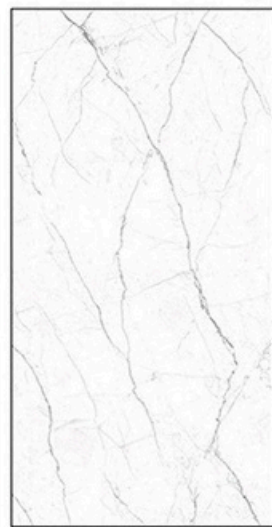

MURFY BIANCO

600X1200mm GVT/PGVT

Finish: Carving