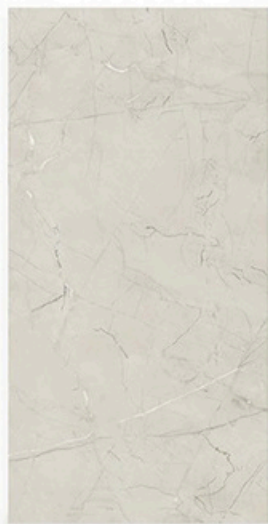

MONO MINT LT

600X1200mm GVT/PGVT

Finish: Carving