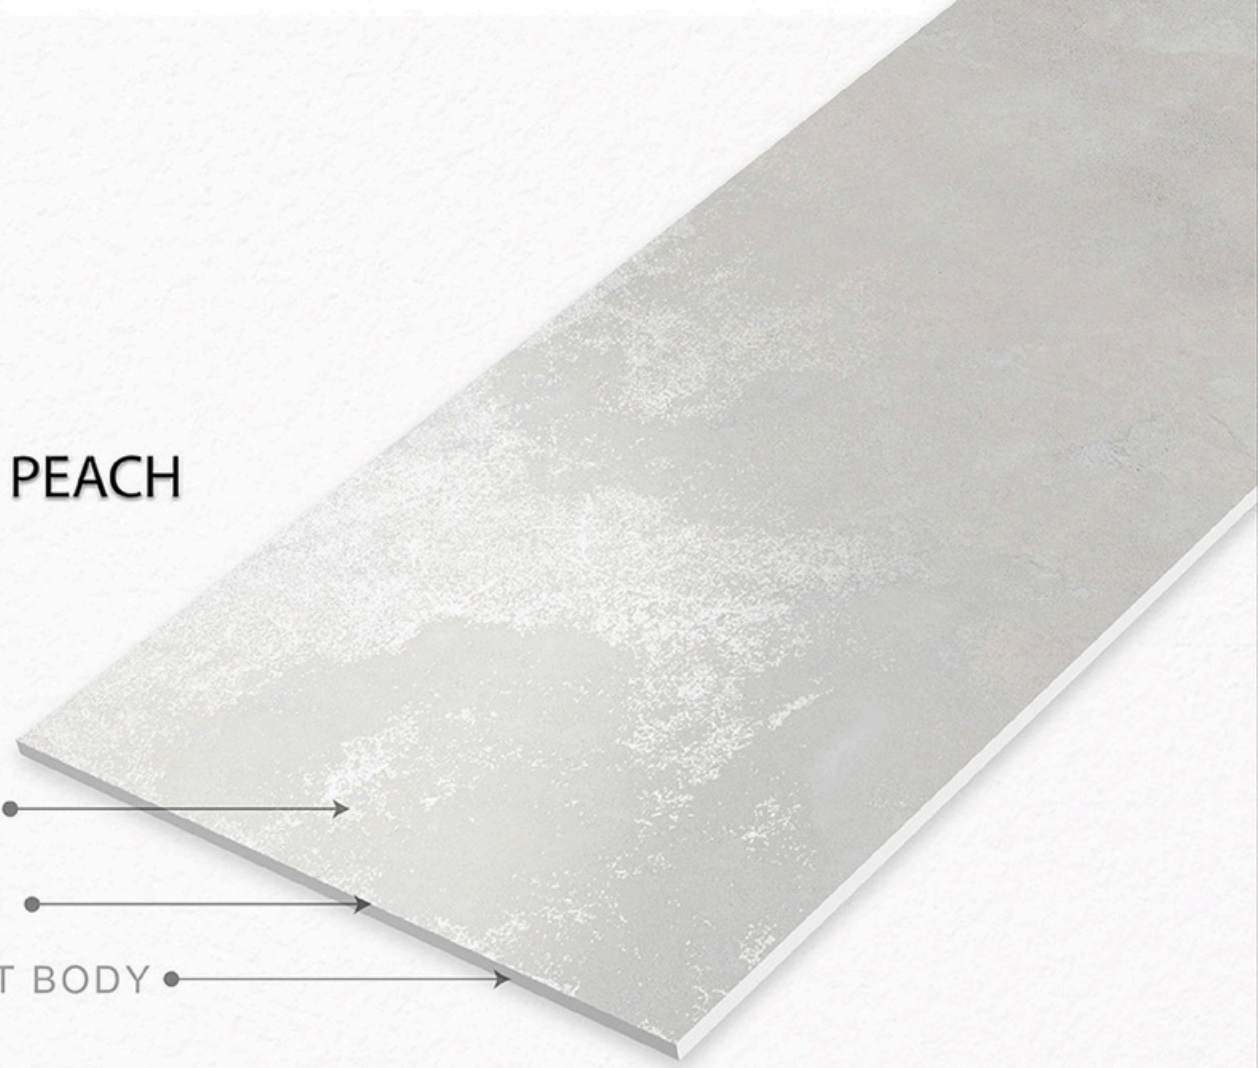

MONOLITH PEACH

- Carving ● →
- MATT SURFACE ● →
- GVT BODY ● →