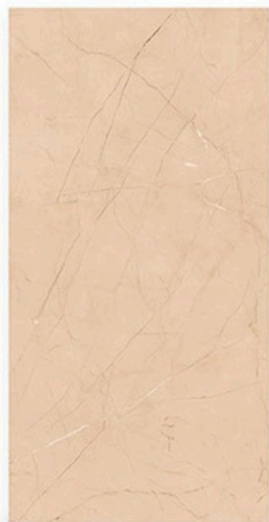

MONO BROWN LT

600X1200mm GVT/PGVT

Finish: Carving