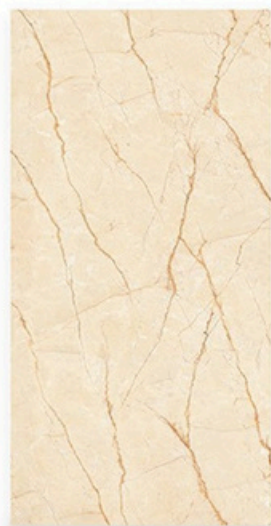

MURFY BEIGE

Carving ● →

MATT SURFACE ● →

GVT BODY ● →

MURFY BEIGE

600X1200mm GVT/PGVT

Finish: Carving

MURFY BIANCO