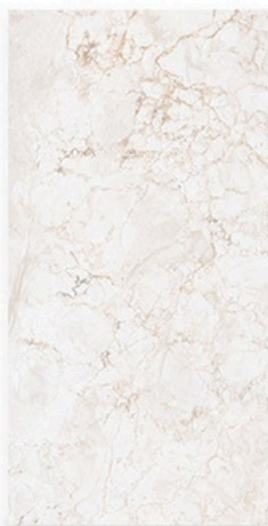

CROWDUX CREMA

600X1200mm GVT/PGVT

Finish: Carving