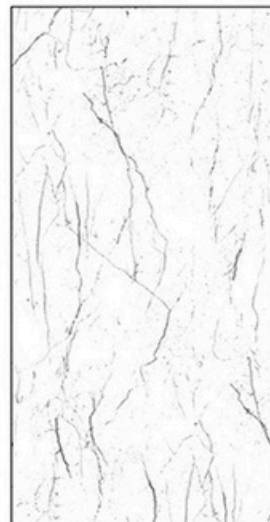

MATT SURFACE ● →

GVT BODY ● →

FLURRY GREY

600X1200mm GVT/PGVT

Finish: Carving

FLURRY BIANCO

Carving ● →

MATT SURFACE ● →