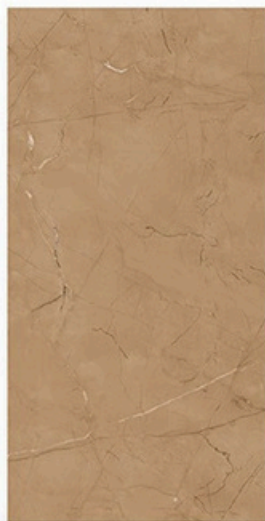

MONO BROWN

600X1200mm GVT/PGVT

Finish: Carving