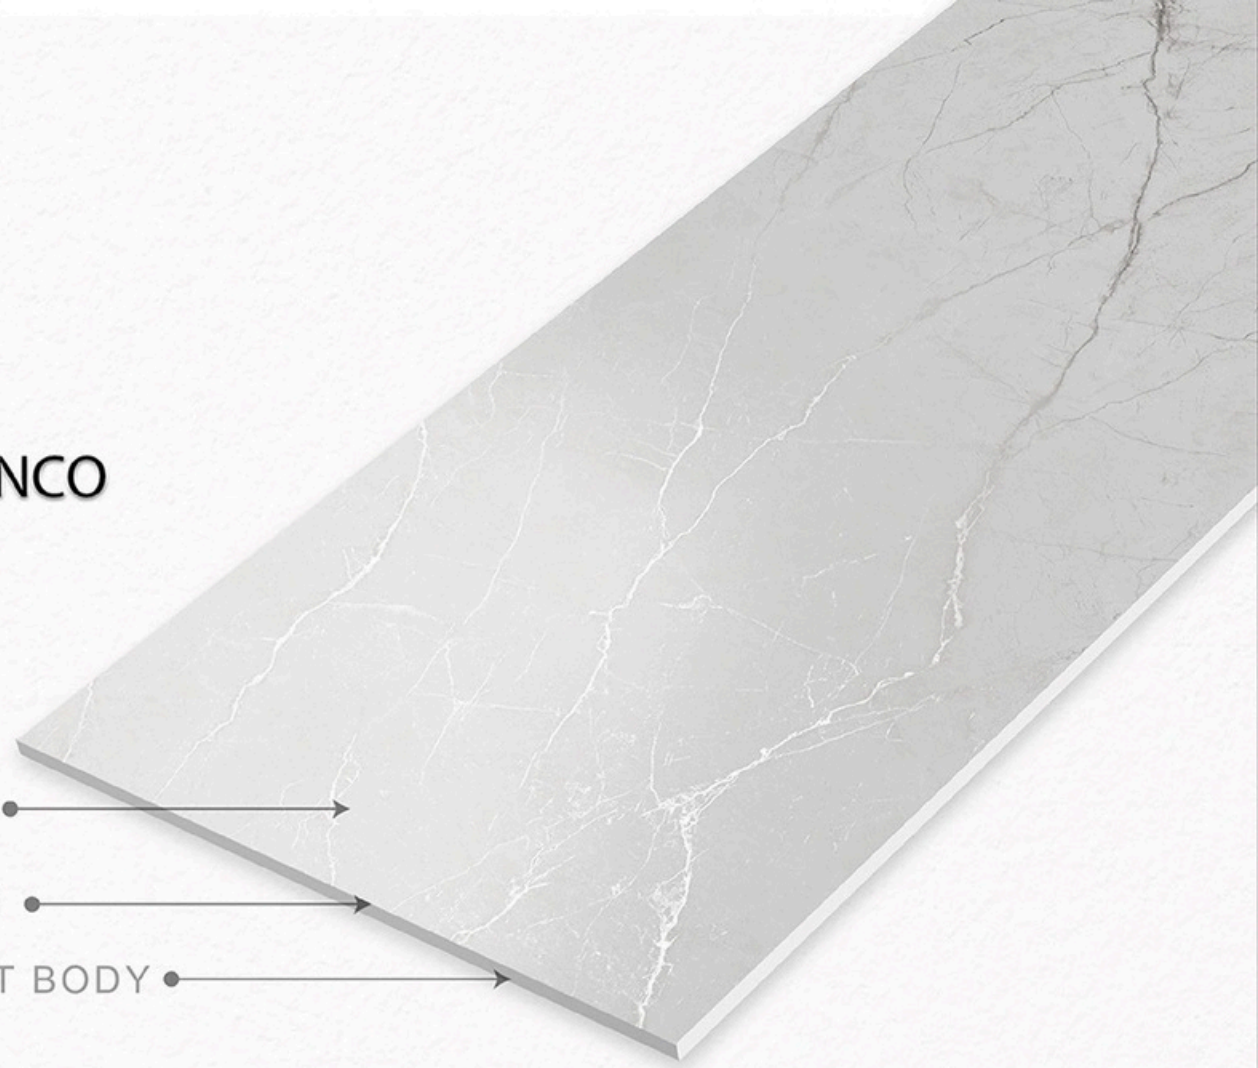

MURFY BEIGE

Carving ● →

MATT SURFACE ● →

GVT BODY ● →

MURFY BEIGE

600X1200mm GVT/PGVT

Finish: Carving

MURFY BIANCO