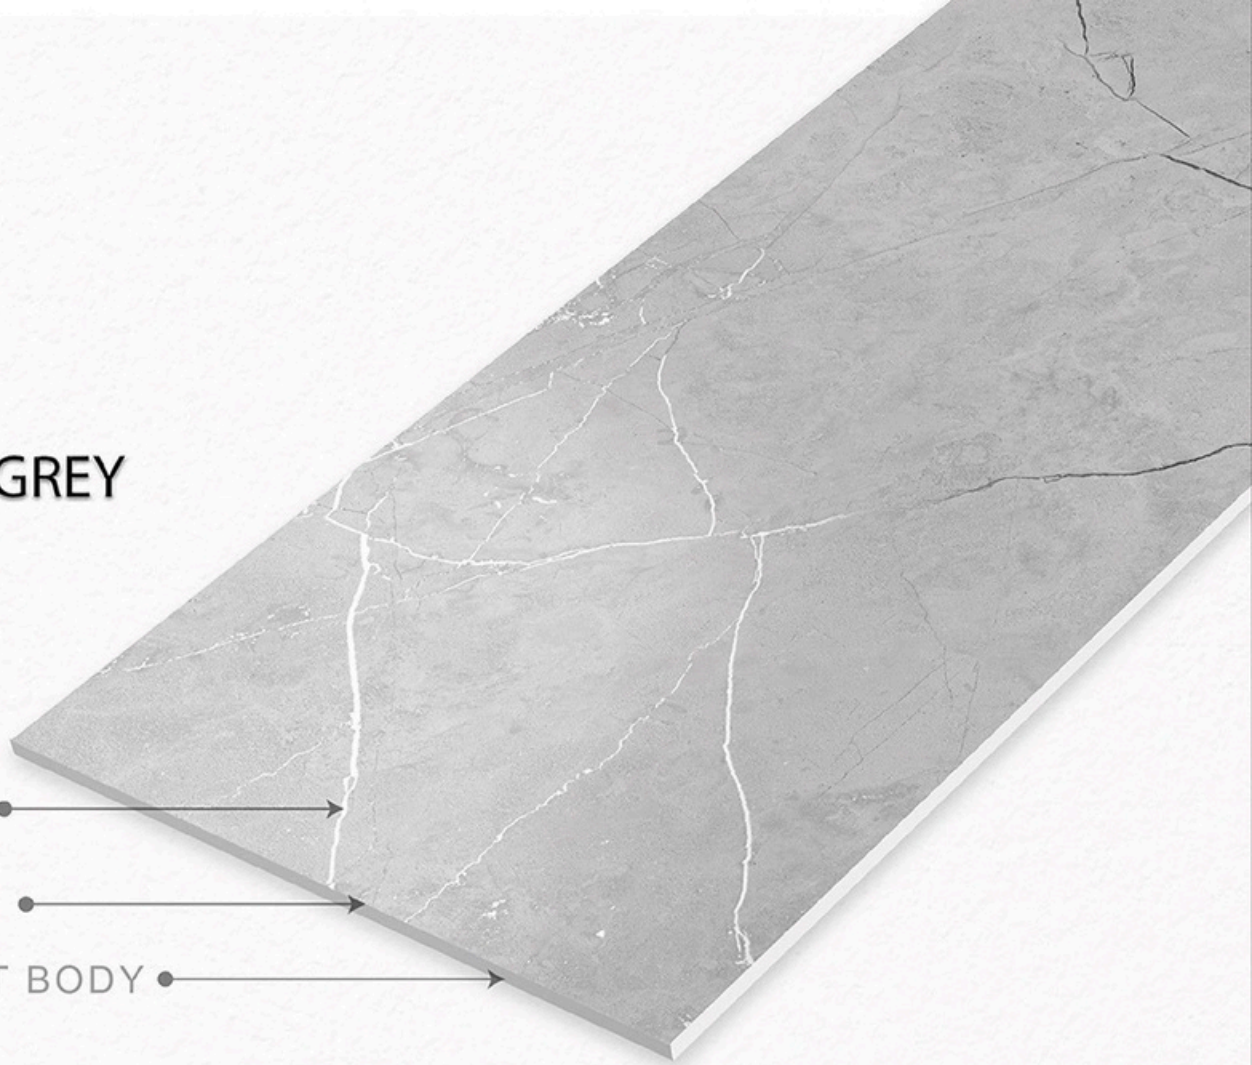

HARMONY BROWN

600X1200mm GVT/PGVT

Finish: Carving

HARMONY GREY

Carving

MATT SURFACE

GVT BODY

HARMONY GREY