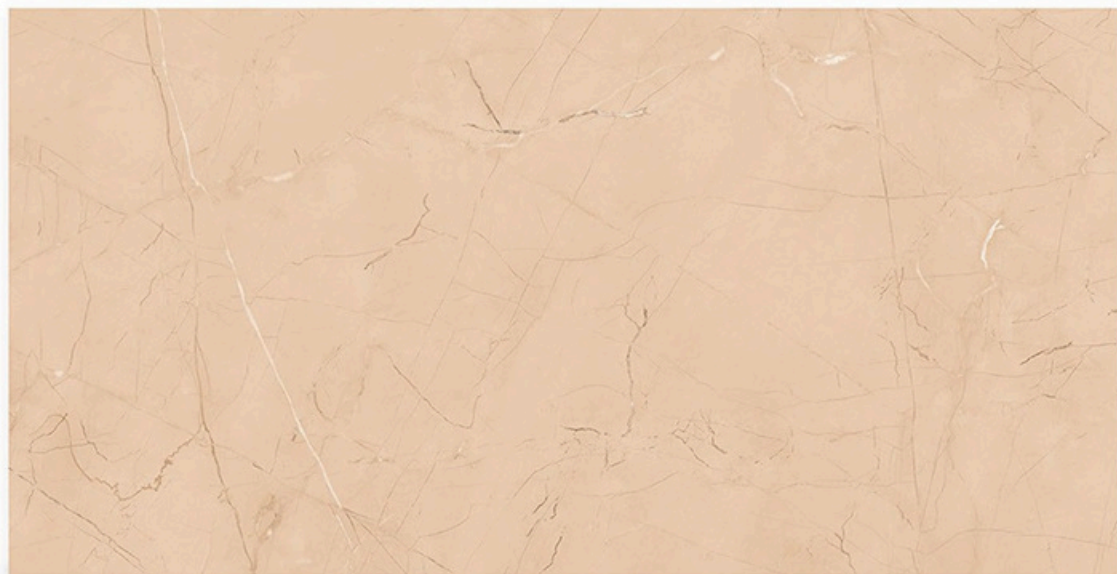

MONO BROWN

MONO BROWN

600X1200mm GVT/PGVT

Finish: Carving

MONO BROWN LT

MONO BROWN LT

600X1200mm GVT/PGVT

Finish: Carving