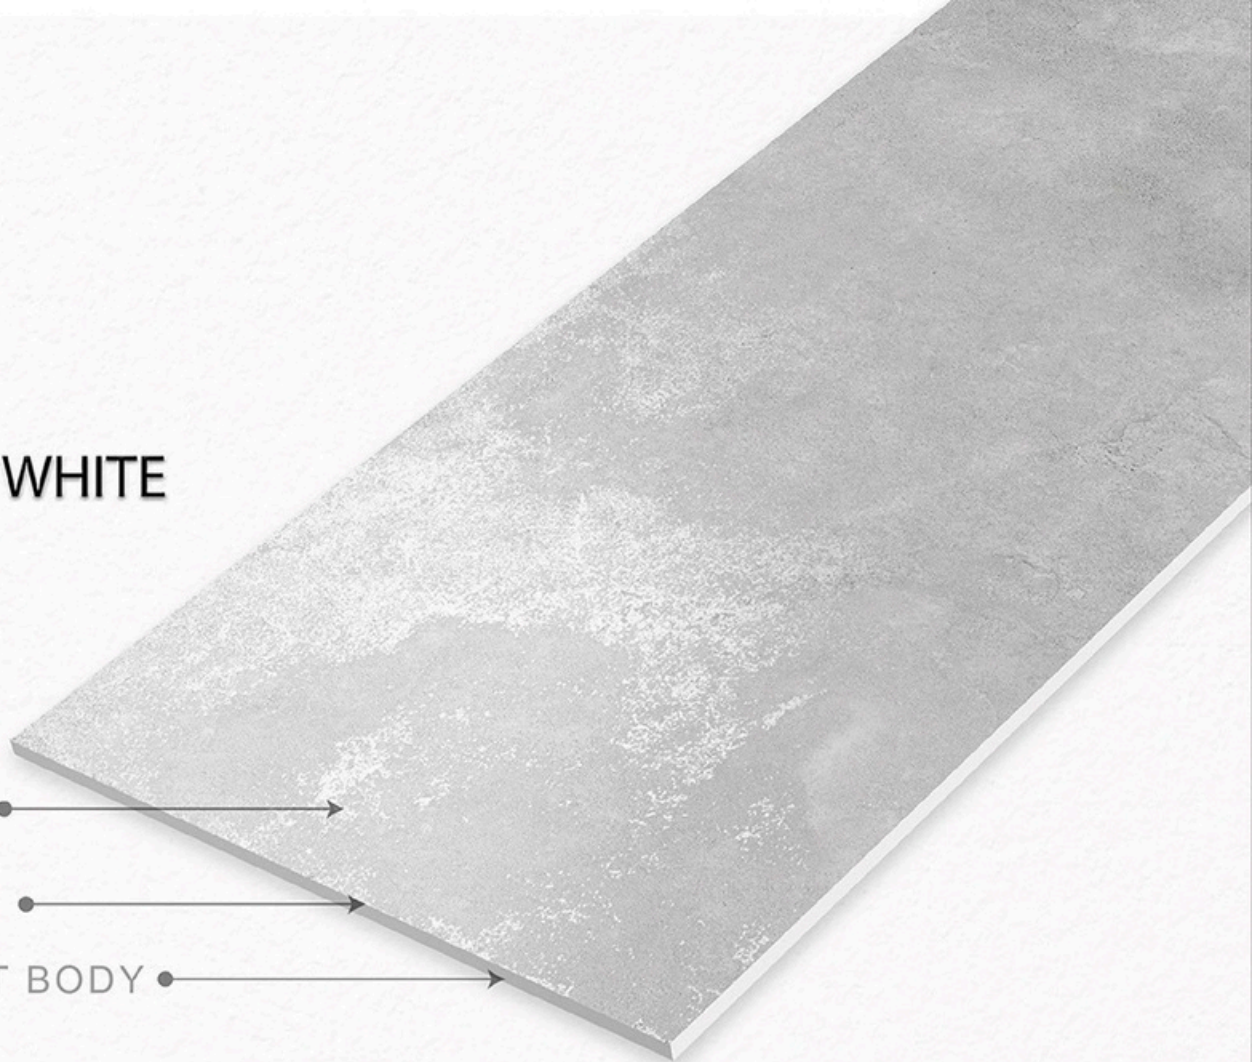

MONOLITH WHITE

Carving ● →

MATT SURFACE ● →

GVT BODY ● →