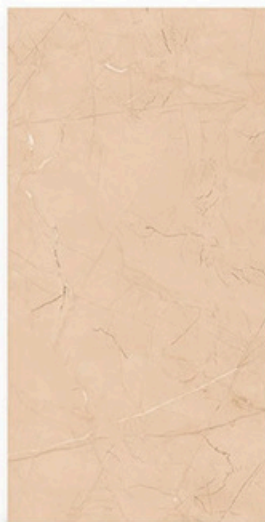

MONO BROWN LT

600X1200mm GVT/PGVT

Finish: Carving