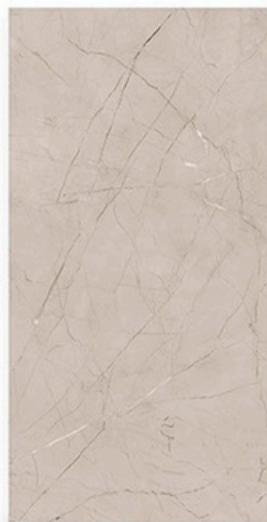

MONO CHOCO LT

600X1200mm GVT/PGVT

Finish: Carving