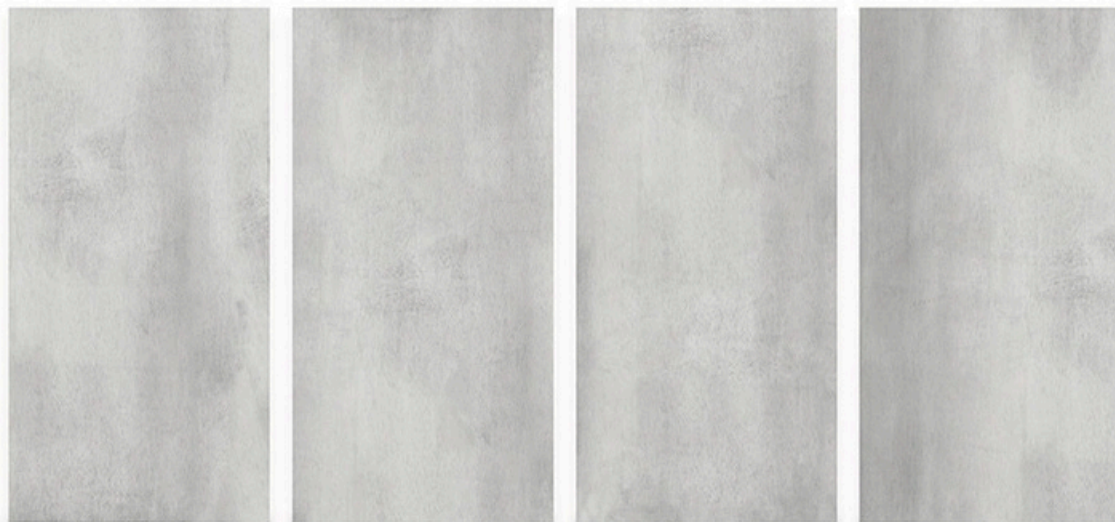

600X1200mm GVT/PGVT

Finish: Carving

COSMO SILVER

COSMO SILVER

600X1200mm GVT/PGVT

Finish: Carving

CROWDUX CREMA

CROWDUX CREMA