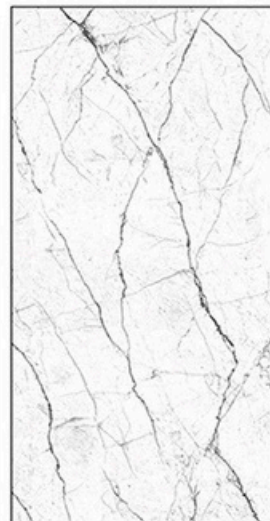

600X1200mm GVT/PGVT

Finish: Carving

The background is a monochromatic, textured surface resembling aged paper or parchment. It features a complex, irregular crackle pattern with numerous fine, light-colored fissures and larger, more pronounced veins that create a marbled or marbled effect. The overall tone is a muted, earthy grey or taupe. Centered on this textured background is the text "Thank You" in a classic, elegant cursive script. The letters are dark and have a slight shadow, making them stand out against the busy, organic pattern of the paper.