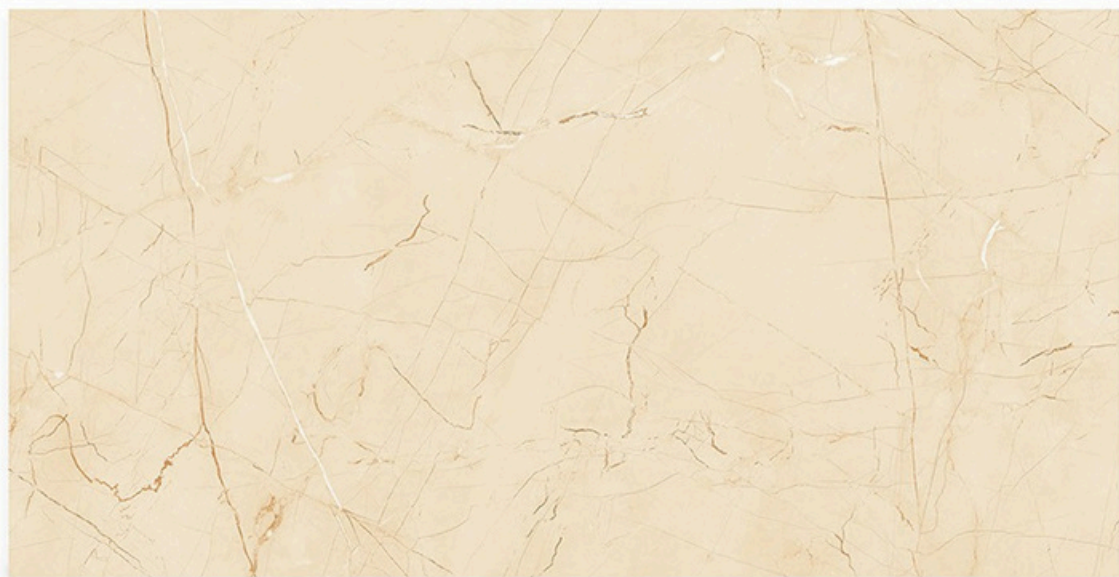

MONO KHAKHI LT

600X1200mm GVT/PGVT

Finish: Carving