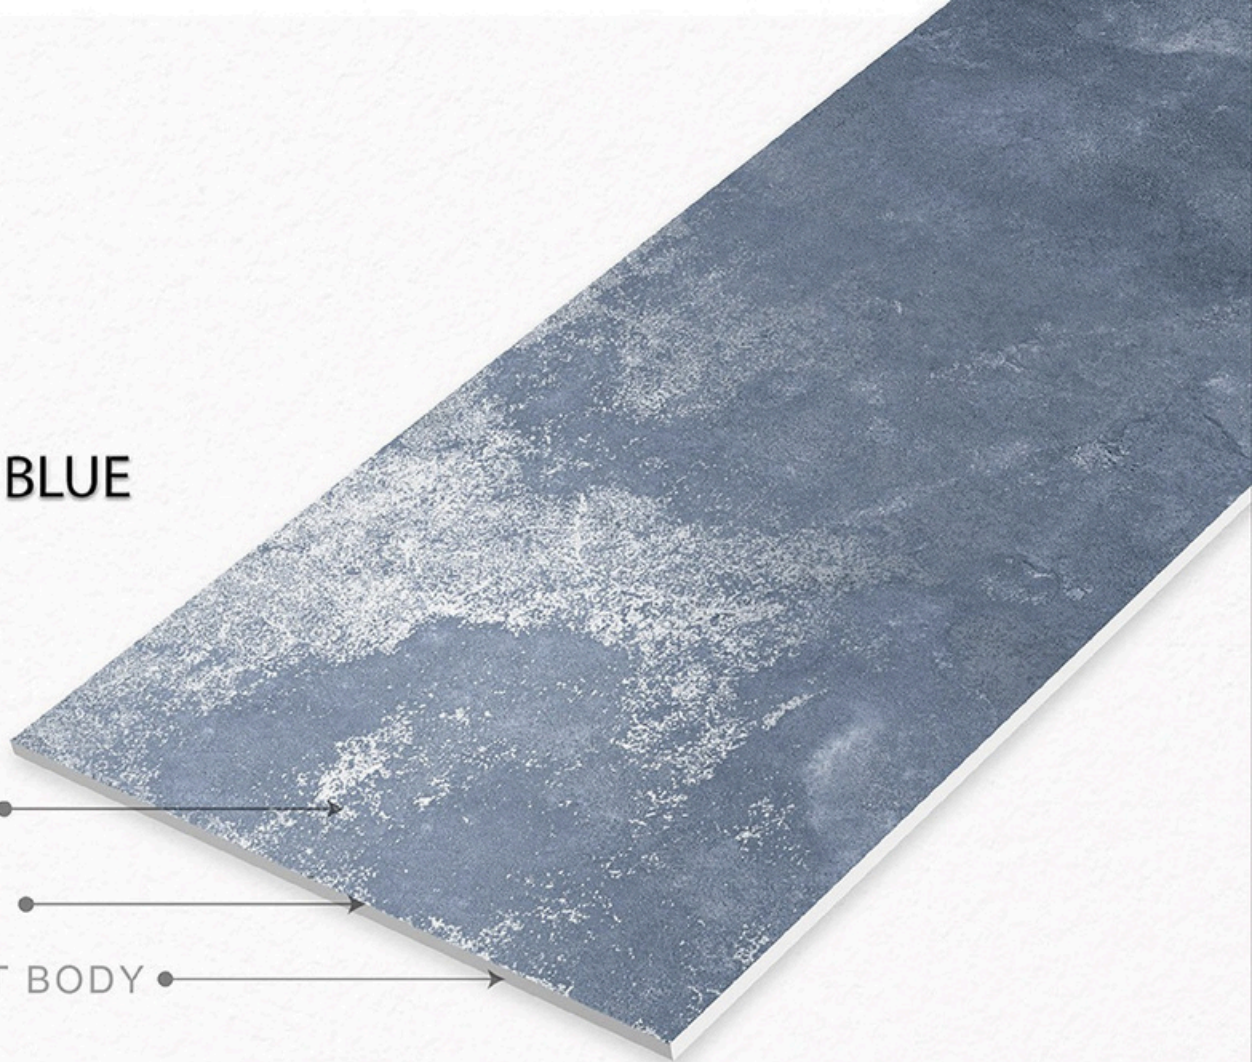

600X1200mm GVT/PGVT

Finish: Carving

MONOLITH BLUE

Carving

MATT SURFACE

GVT BODY

MONOLITH BLUE

600X1200mm GVT/PGVT