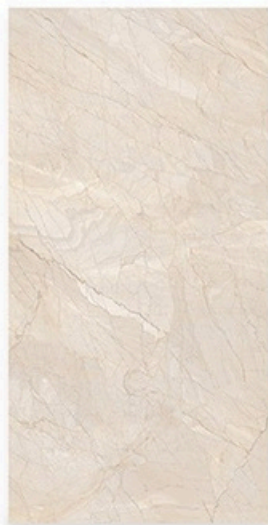

GLACIER FOSSIL

GLACIER FOSSIL

600X1200mm GVT/PGVT

Finish: Carving

HARMONY BROWN

Carving ●

MATT SURFACE ●

GVT BODY ●