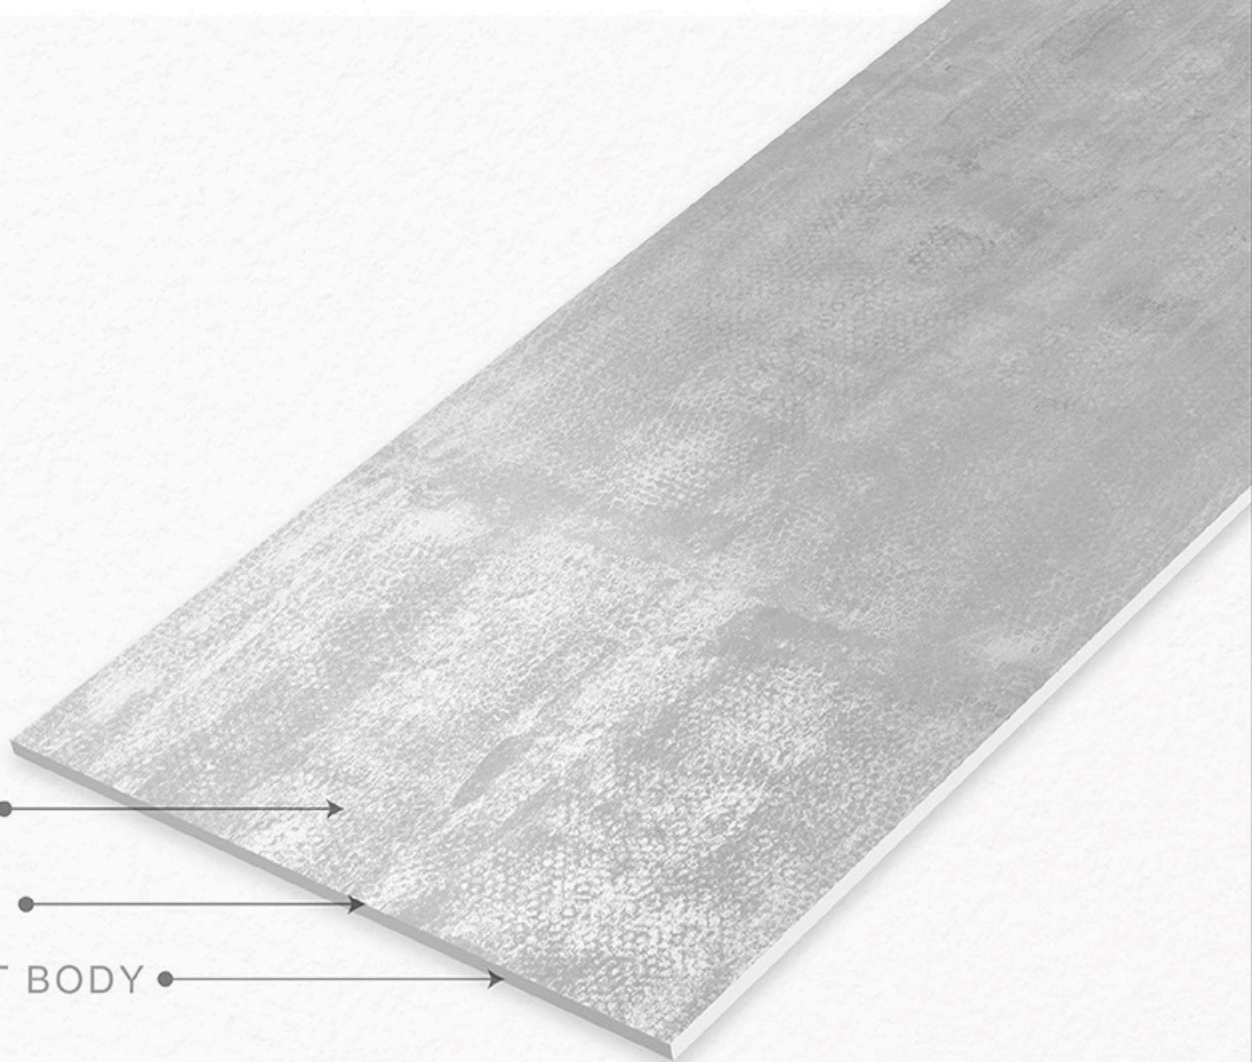

FLAX GREY

Carving ● →

MATT SURFACE ● →

GVT BODY ● →