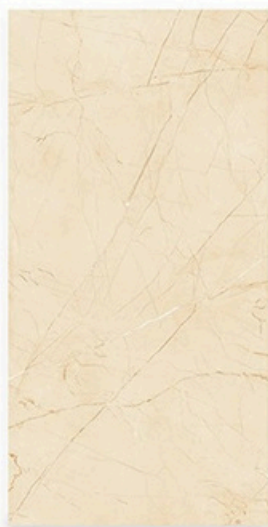

MONO KHAKHI LT

600X1200mm GVT/PGVT

Finish: Carving