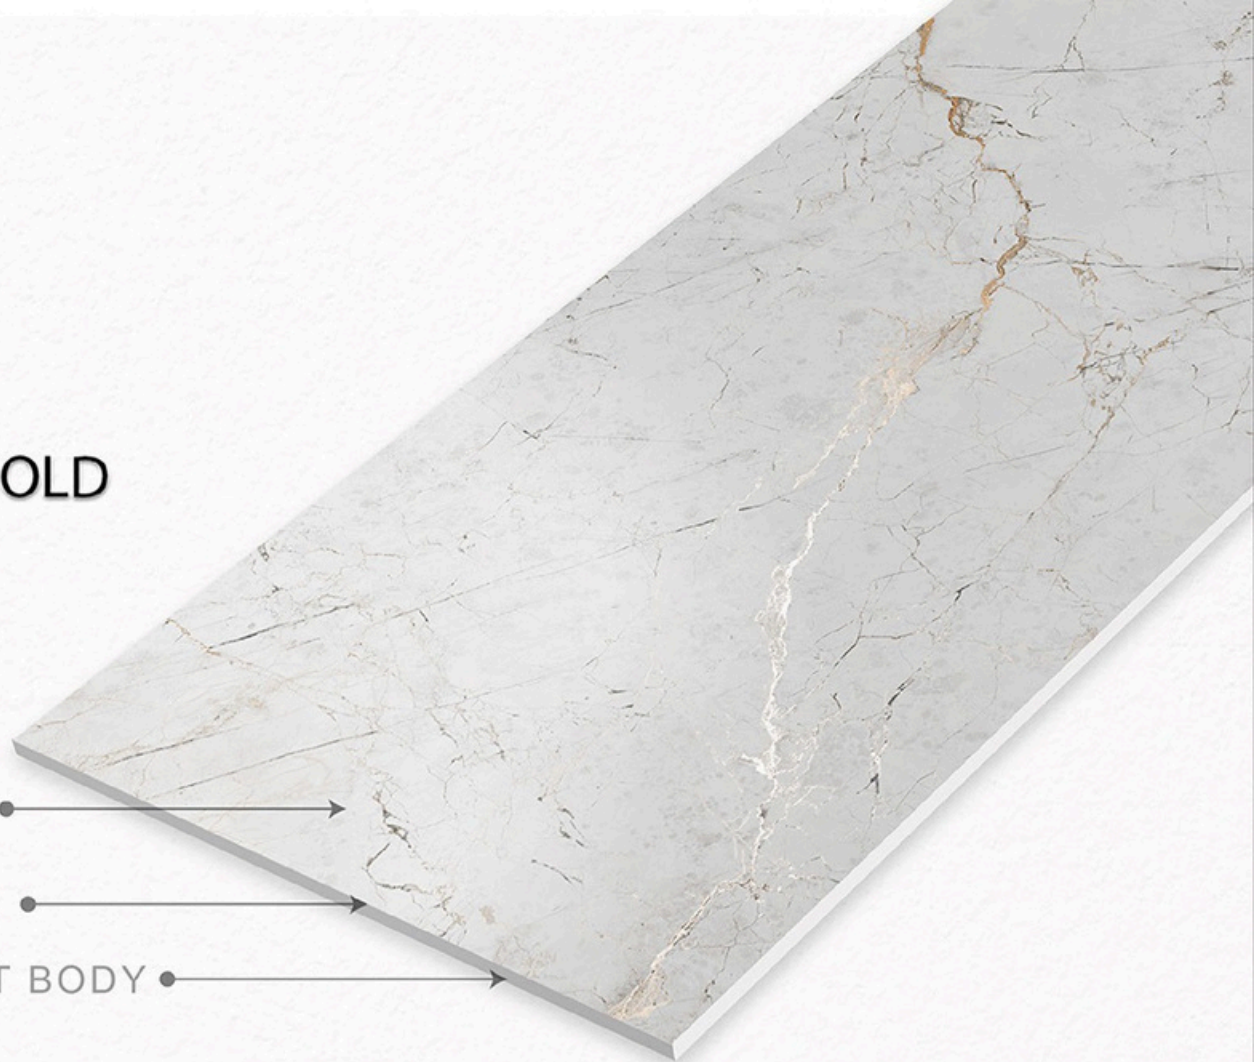

## VICTORIA GOLD

Carving ● →

MATT SURFACE ● →

GVT BODY ● →

**VICTORIA GOLD**

600X1200mm GVT/PGVT

Finish: Carving