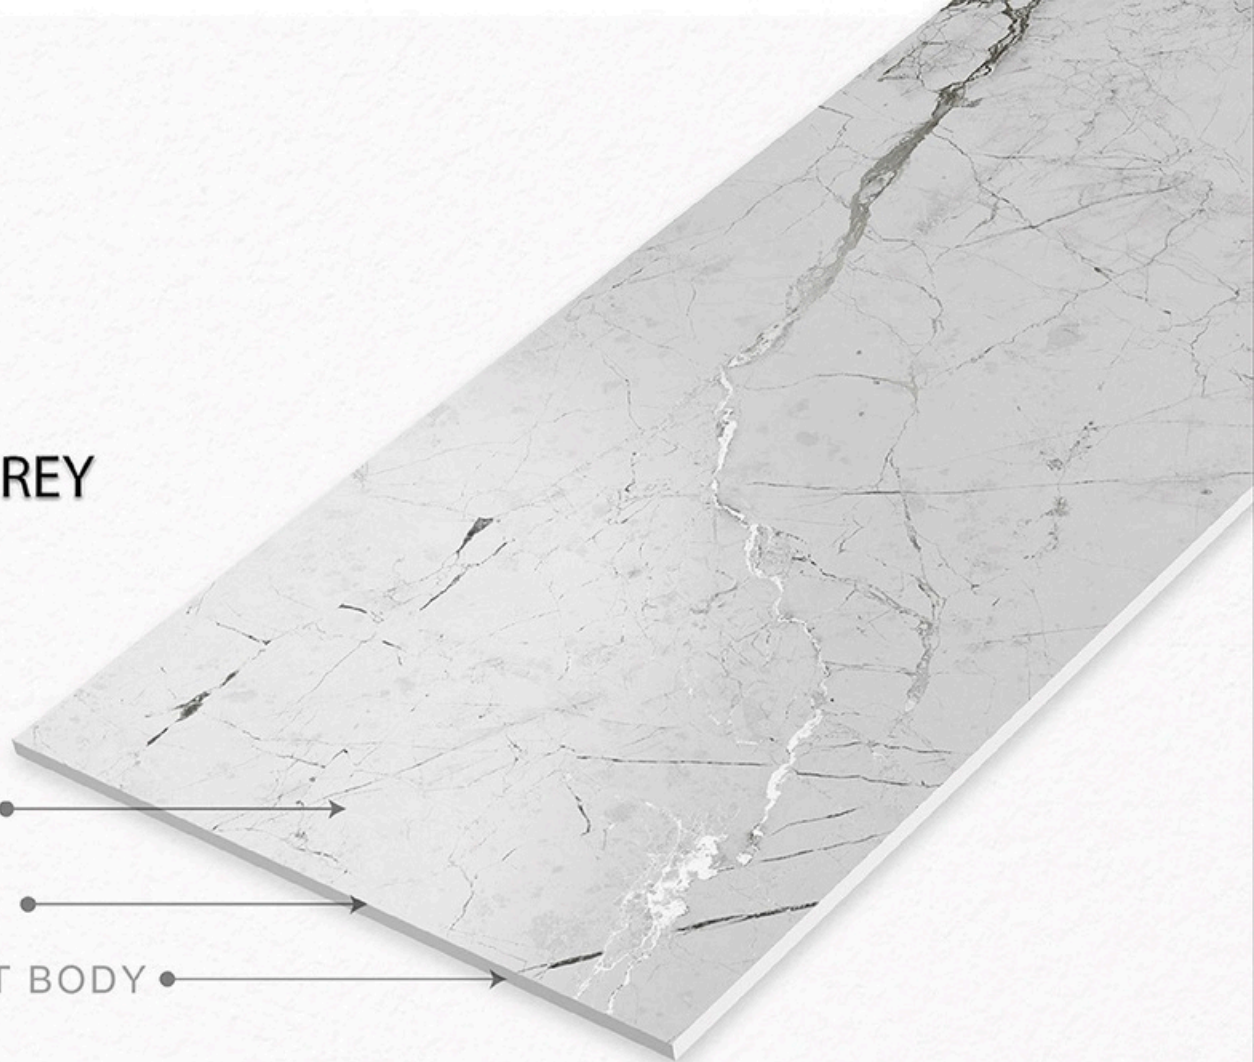

VICTORIA GREY

Carving ●

MATT SURFACE ●

GVT BODY ●