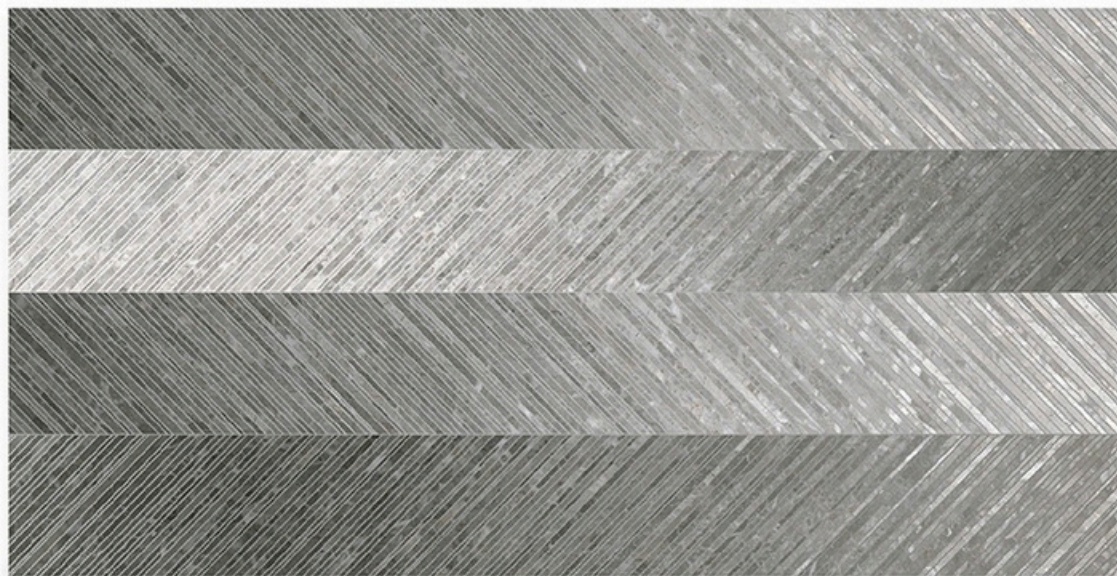

TRENCH DARK

600X1200mm GVT/PGVT

Finish: Carving