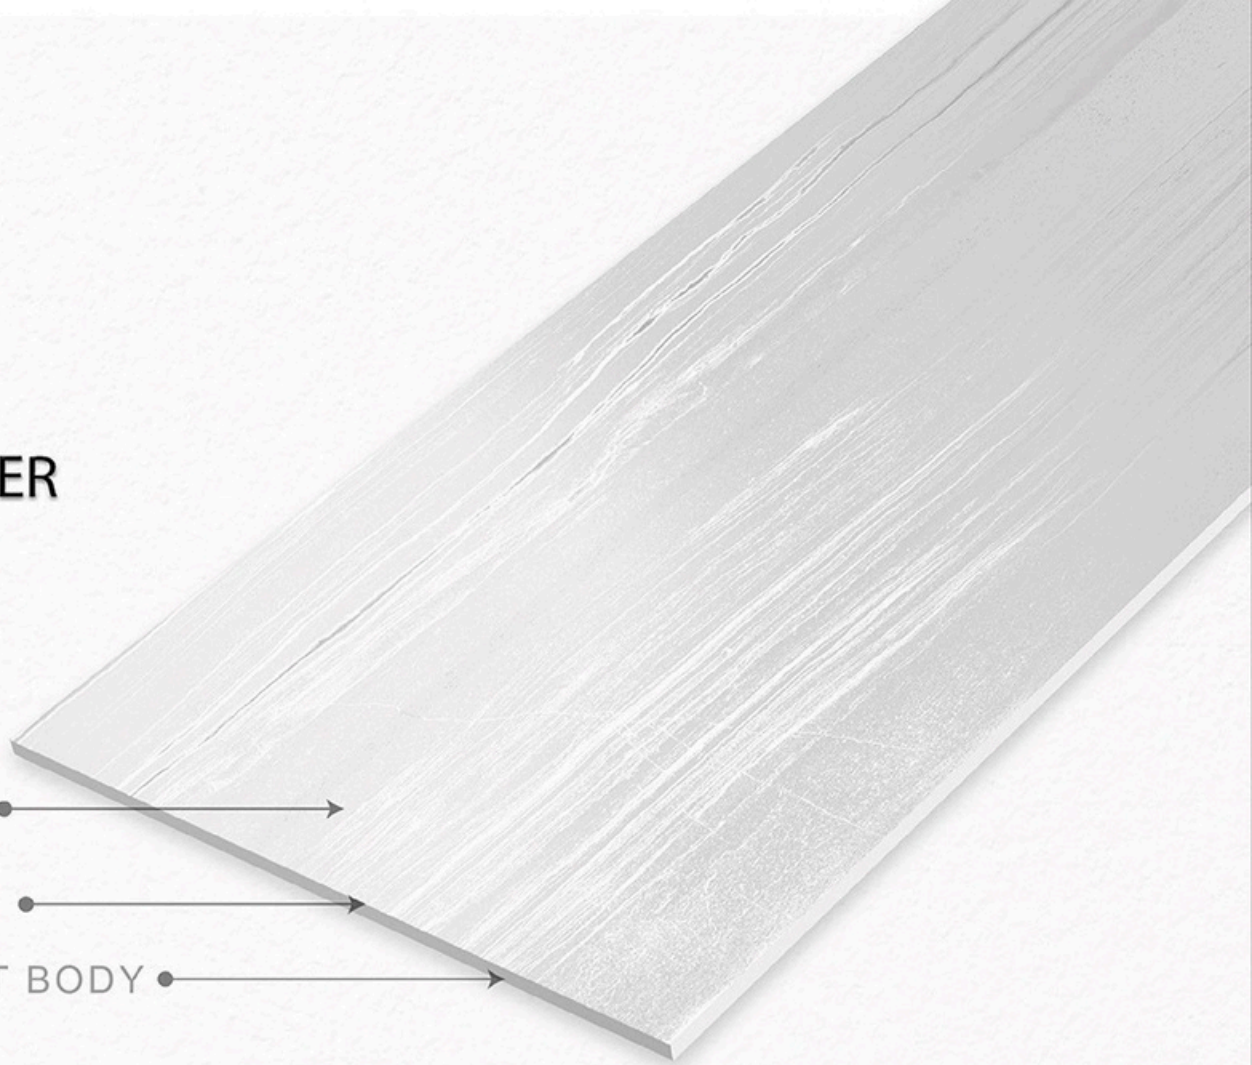

## OPERA SILVER

Carving ● →

MATT SURFACE ● →

GVT BODY ● →

**OPERA SILVER**

600X1200mm GVT/PGVT

Finish: Carving