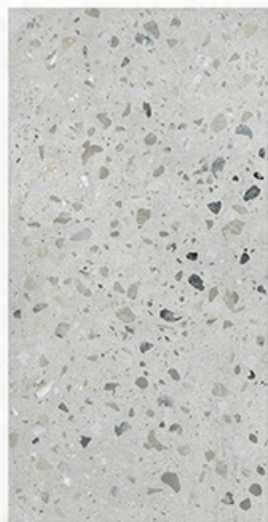

## SLATSTONE GREY

**SLATSTONE GREY**

600X1200mm GVT/PGVT

Finish: Carving