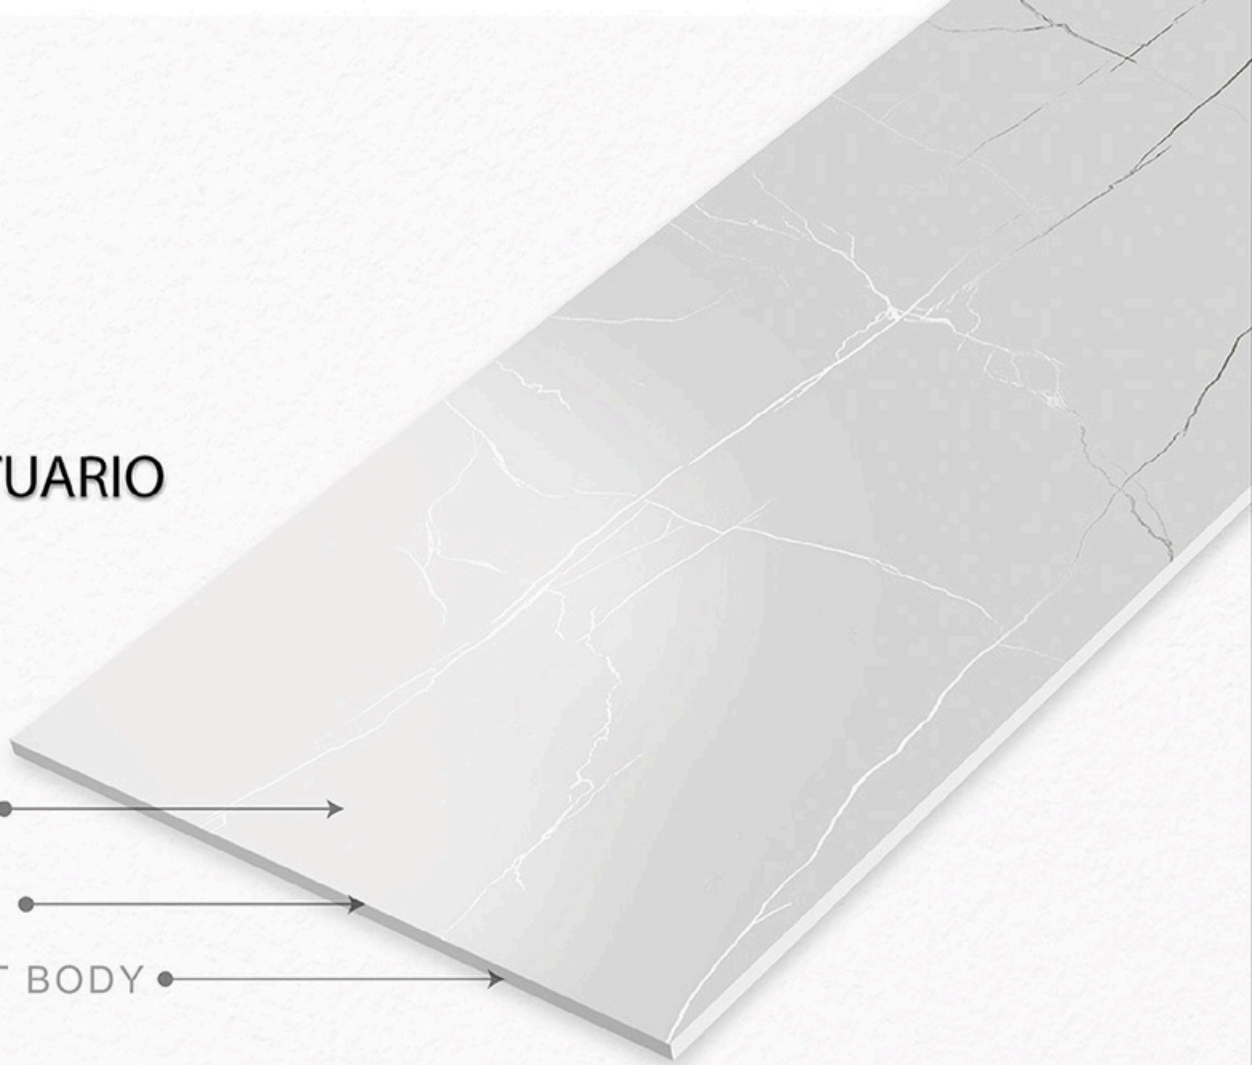

## SILVER STATUARIO

Carving ● →

MATT SURFACE ● →

GVT BODY ● →

**SILVER STATUARIO**

600X1200mm GVT/PGVT

Finish: Carving