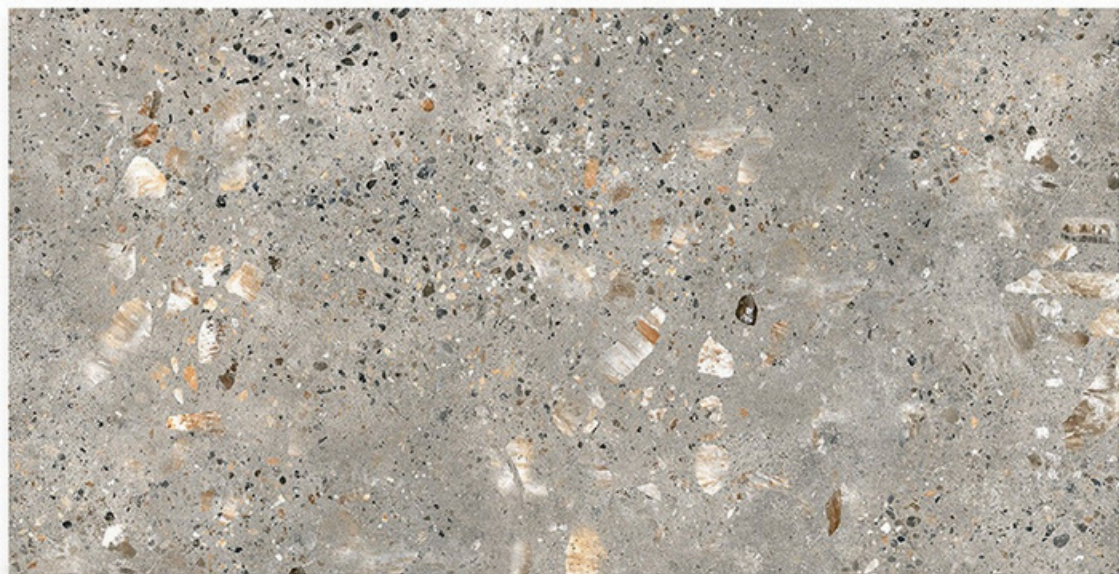

THIMBLE GREY

600X1200mm GVT/PGVT

Finish: Carving