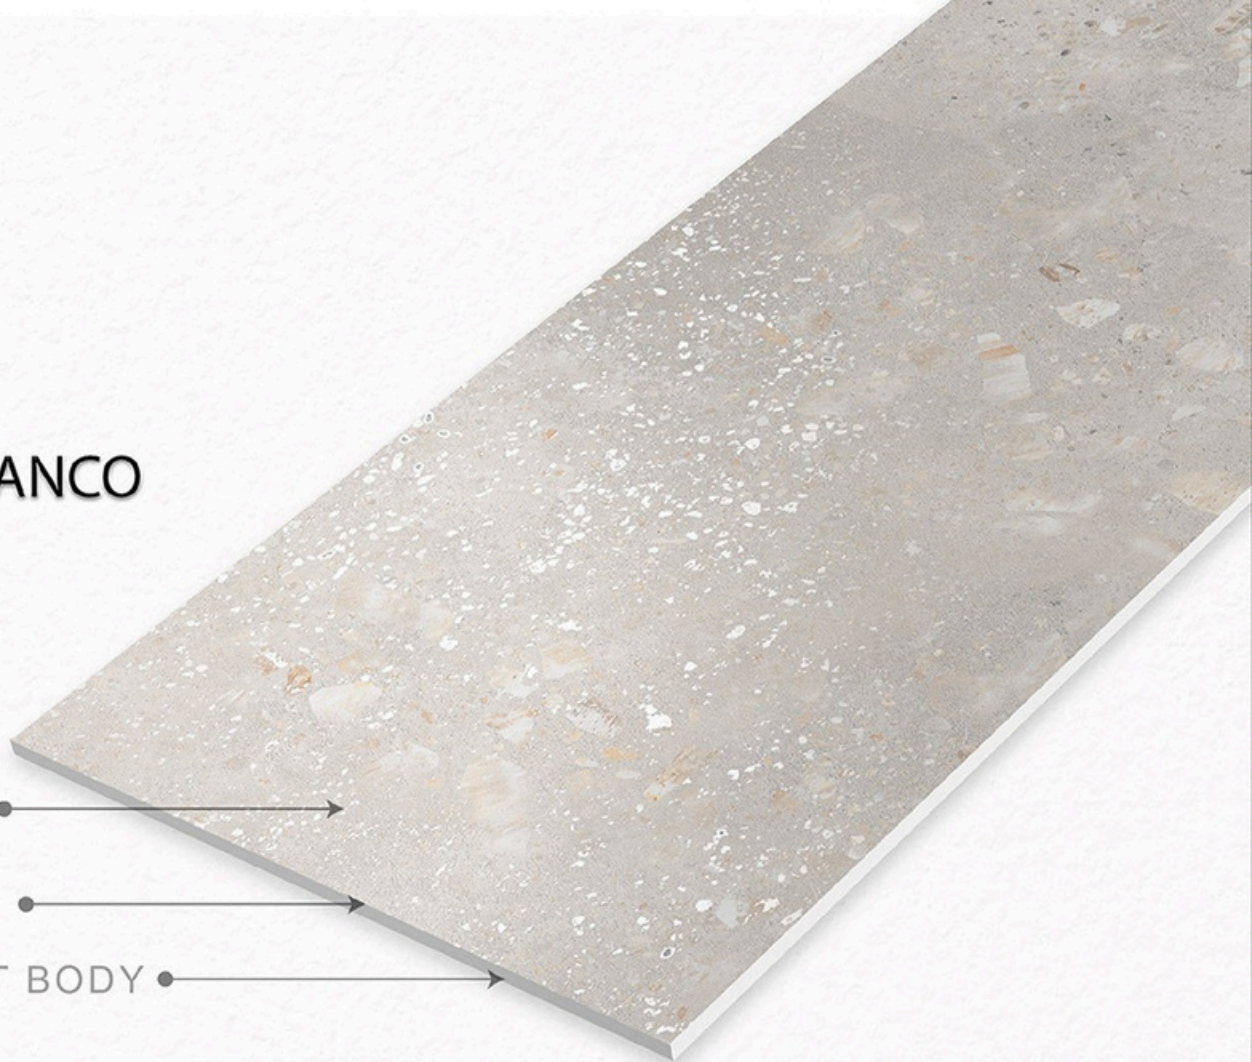

THIMBLE BIANCO

Carving ● →

MATT SURFACE ● →

GVT BODY ● →