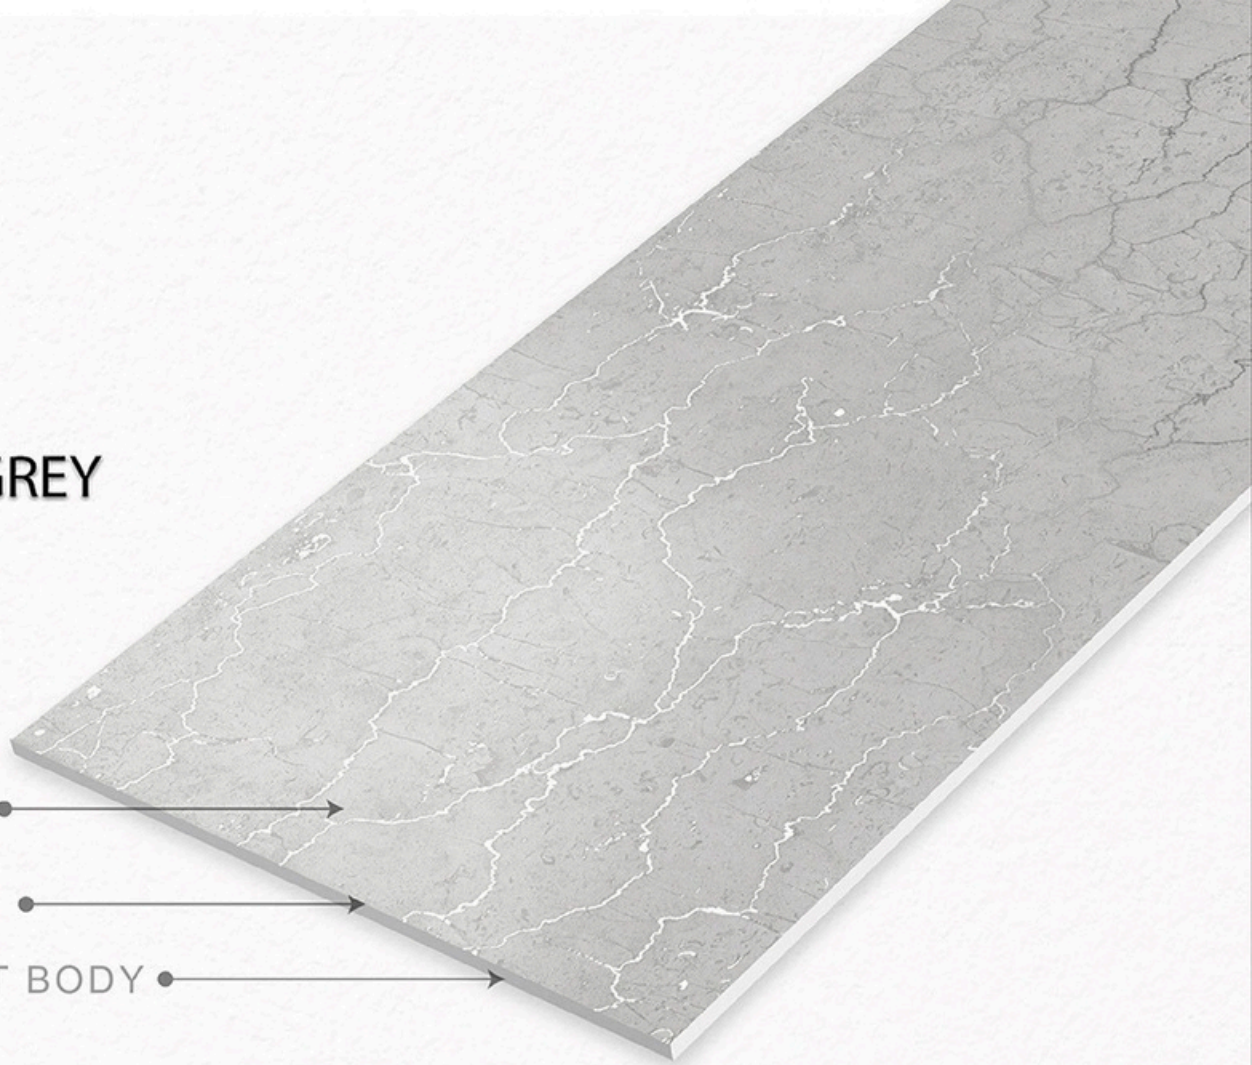

VELENCIA GREY

Carving ● →

MATT SURFACE ● →

GVT BODY ● →