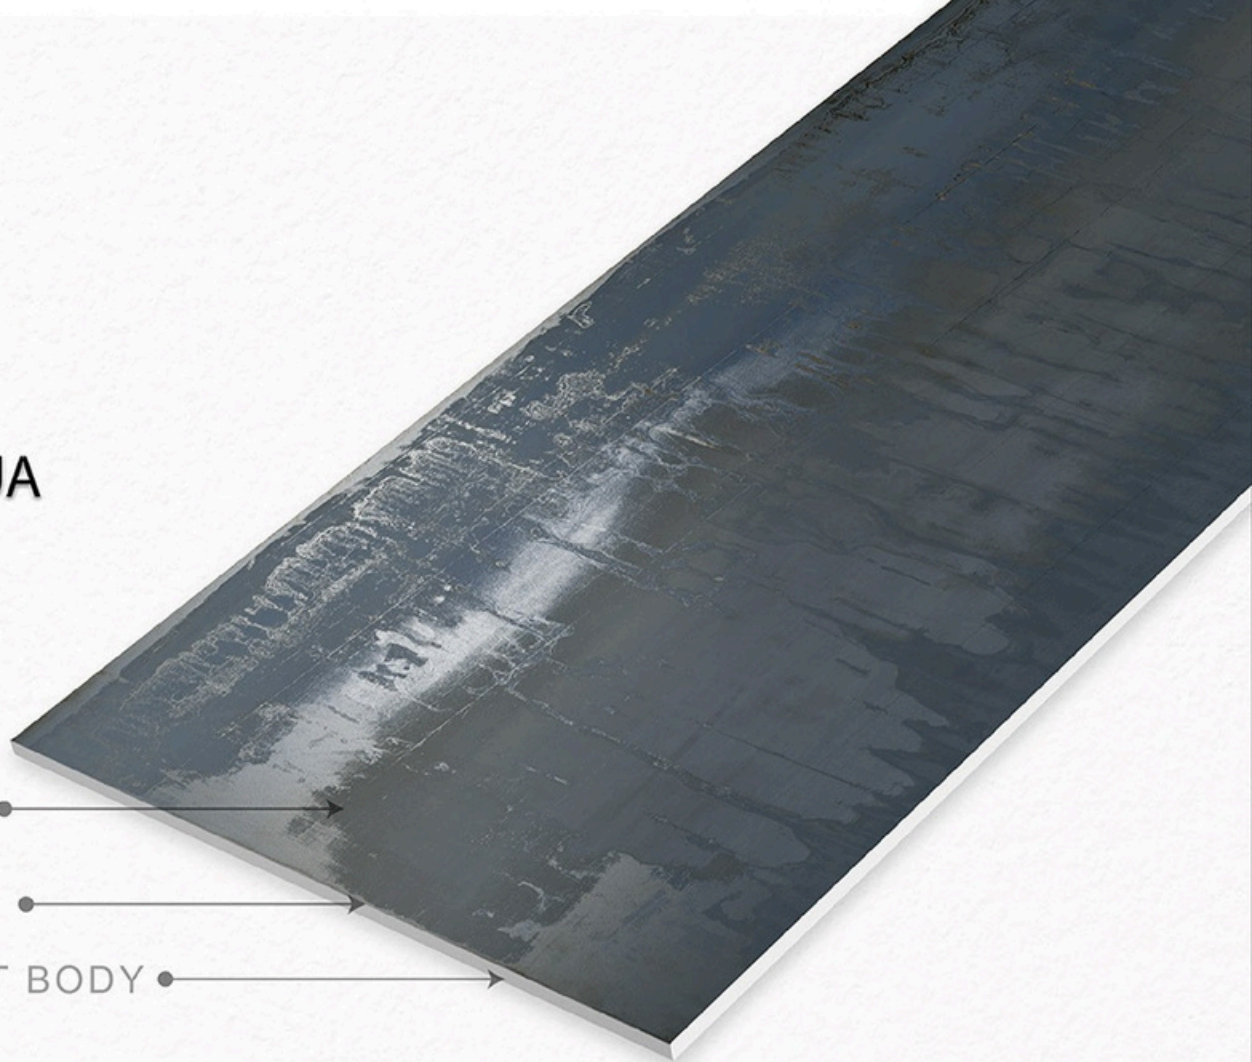

## OXIDO AQUA

Carving ●

MATT SURFACE ●

GVT BODY ●

**OXIDO AQUA**

600X1200mm GVT/PGVT

Finish: Carving