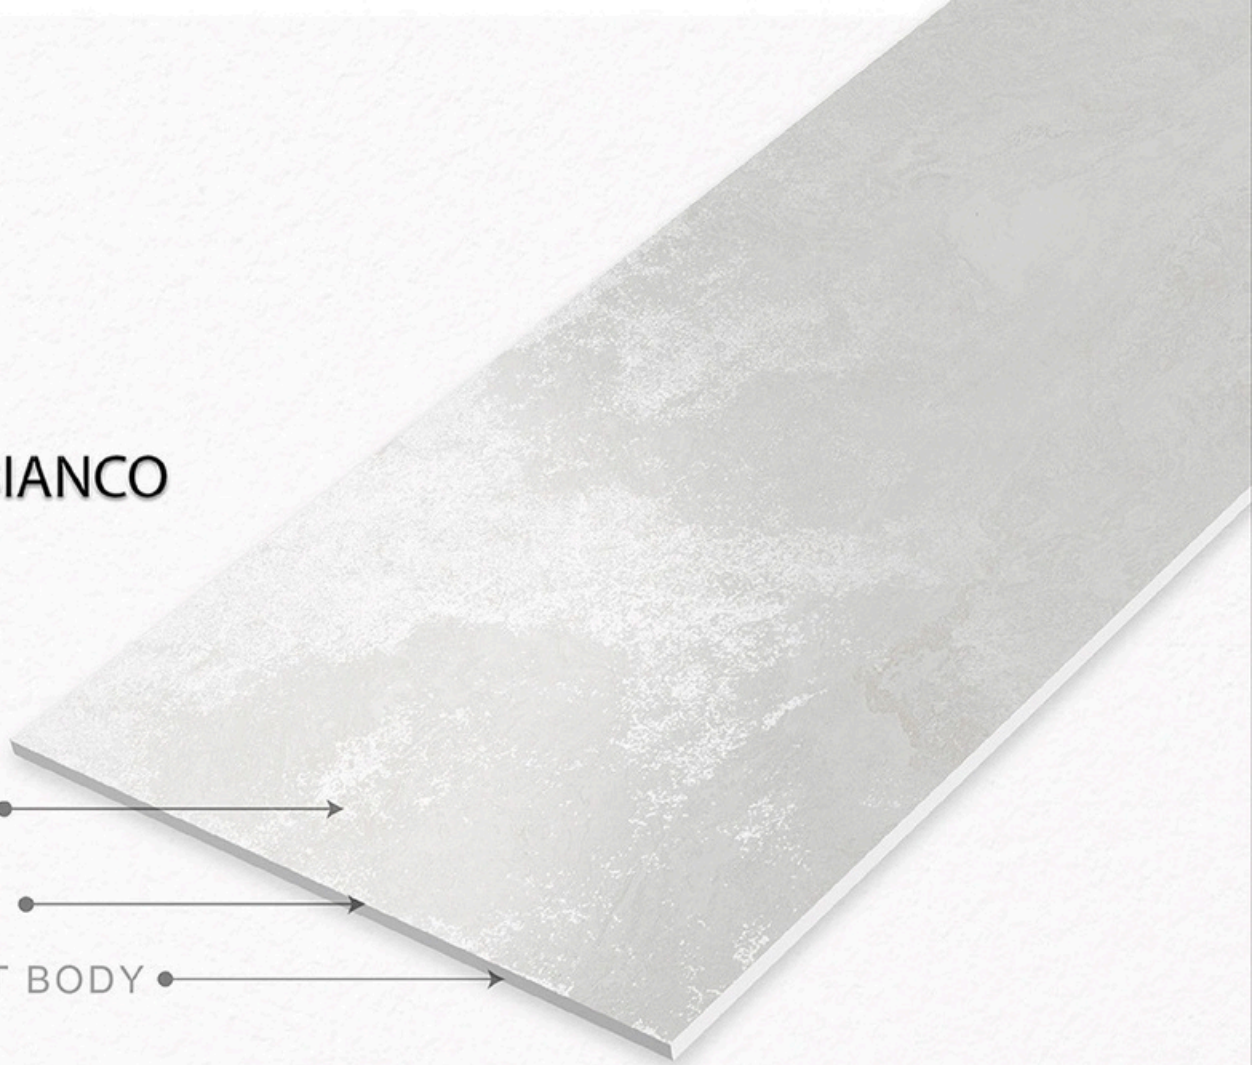

## ROYALISH BIANCO

Carving ● →

MATT SURFACE ● →

GVT BODY ● →

**ROYALISH BIANCO**

600X1200mm GVT/PGVT

Finish: Carving