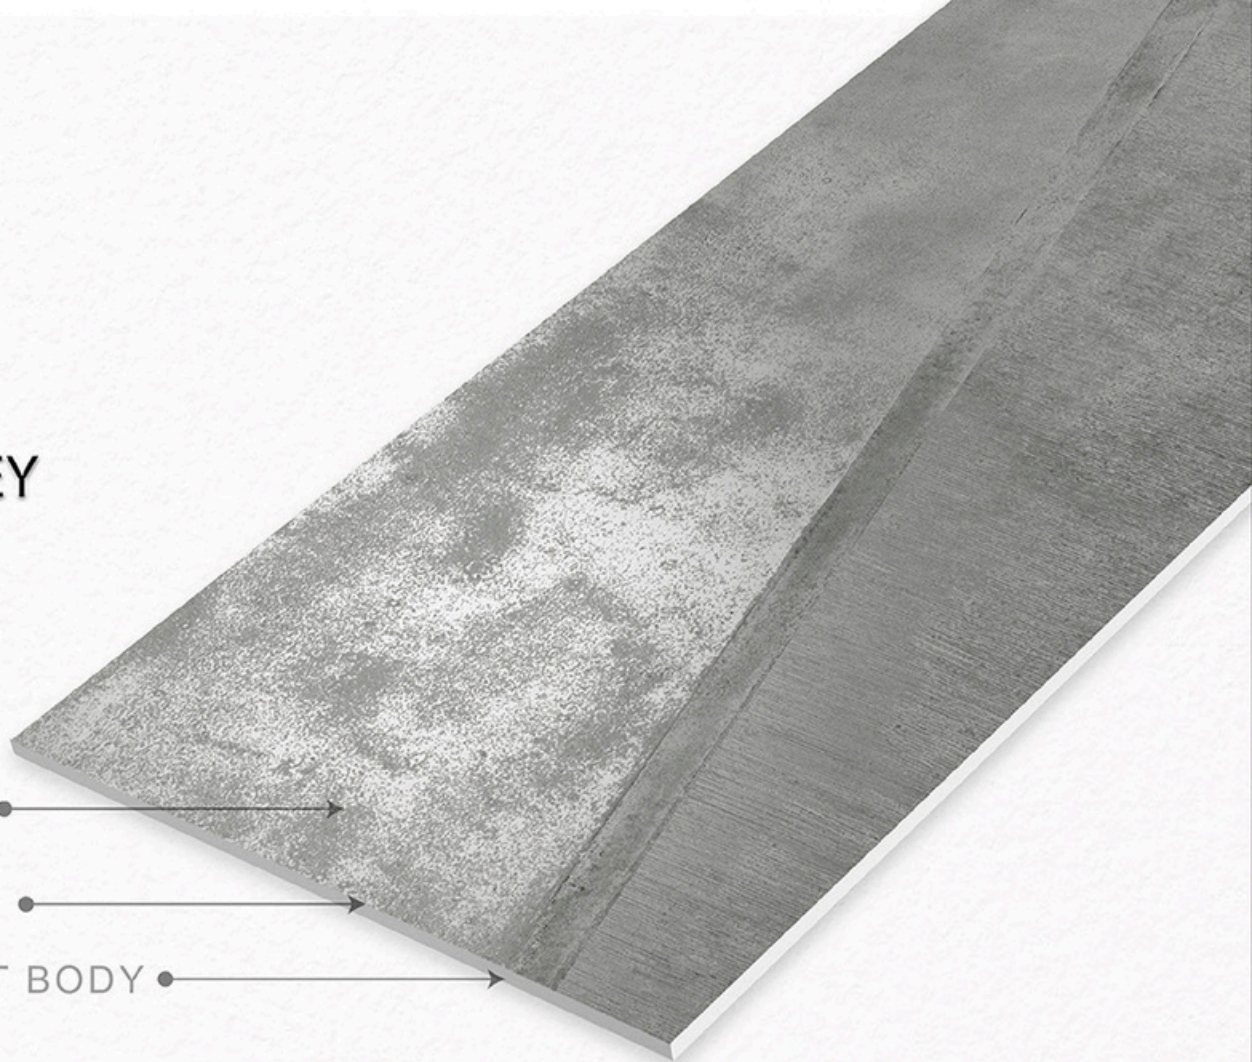

SKYLER GREY

Carving ● →

MATT SURFACE ● →

GVT BODY ● →