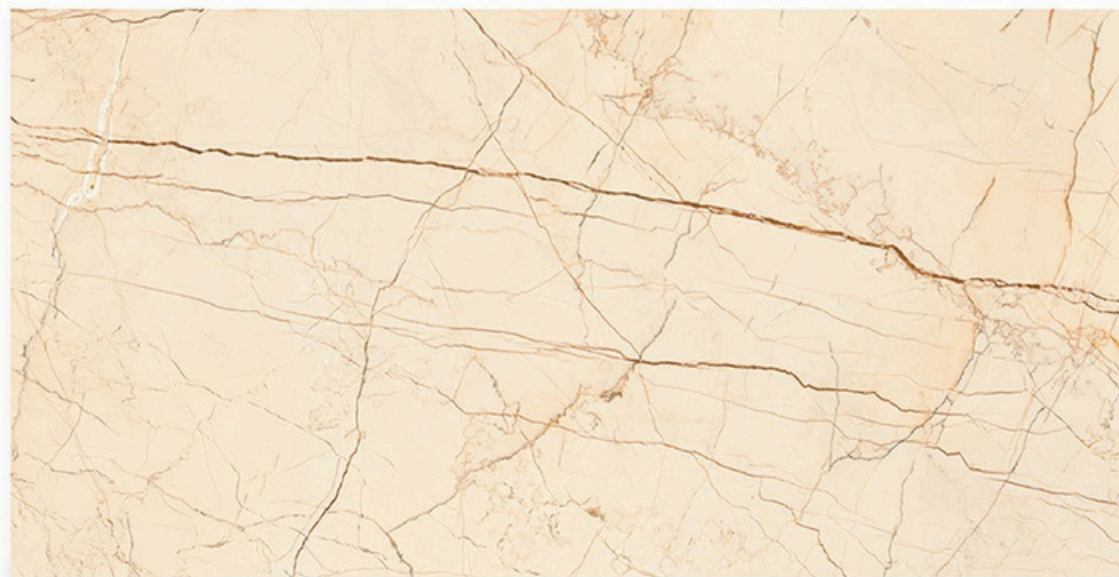

ROMANO CREMA

600X1200mm GVT/PGVT

Finish: Carving