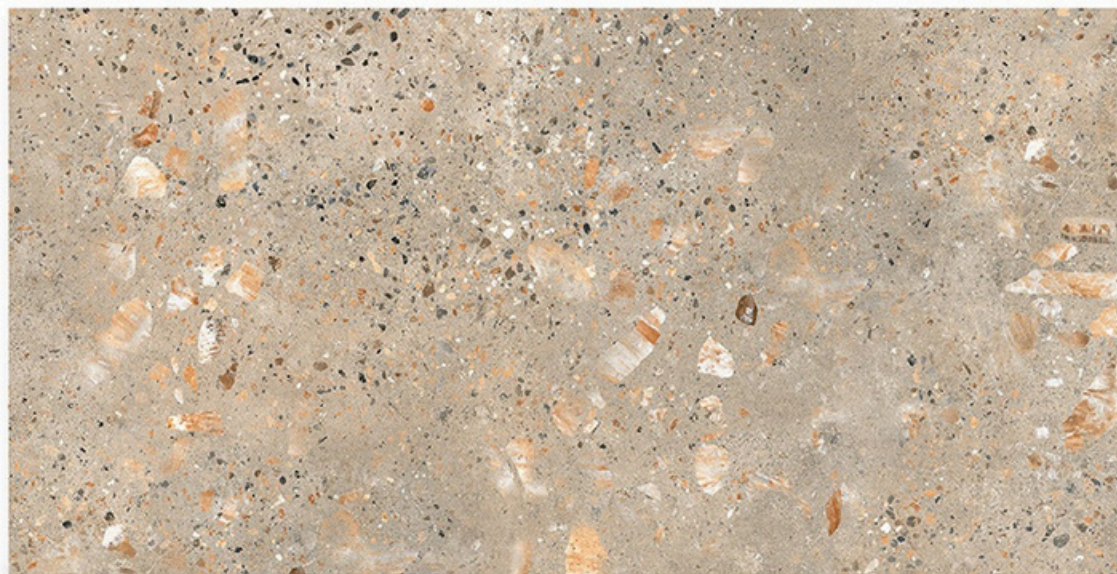

THIMBLE BEIGE

600X1200mm GVT/PGVT

Finish: Carving