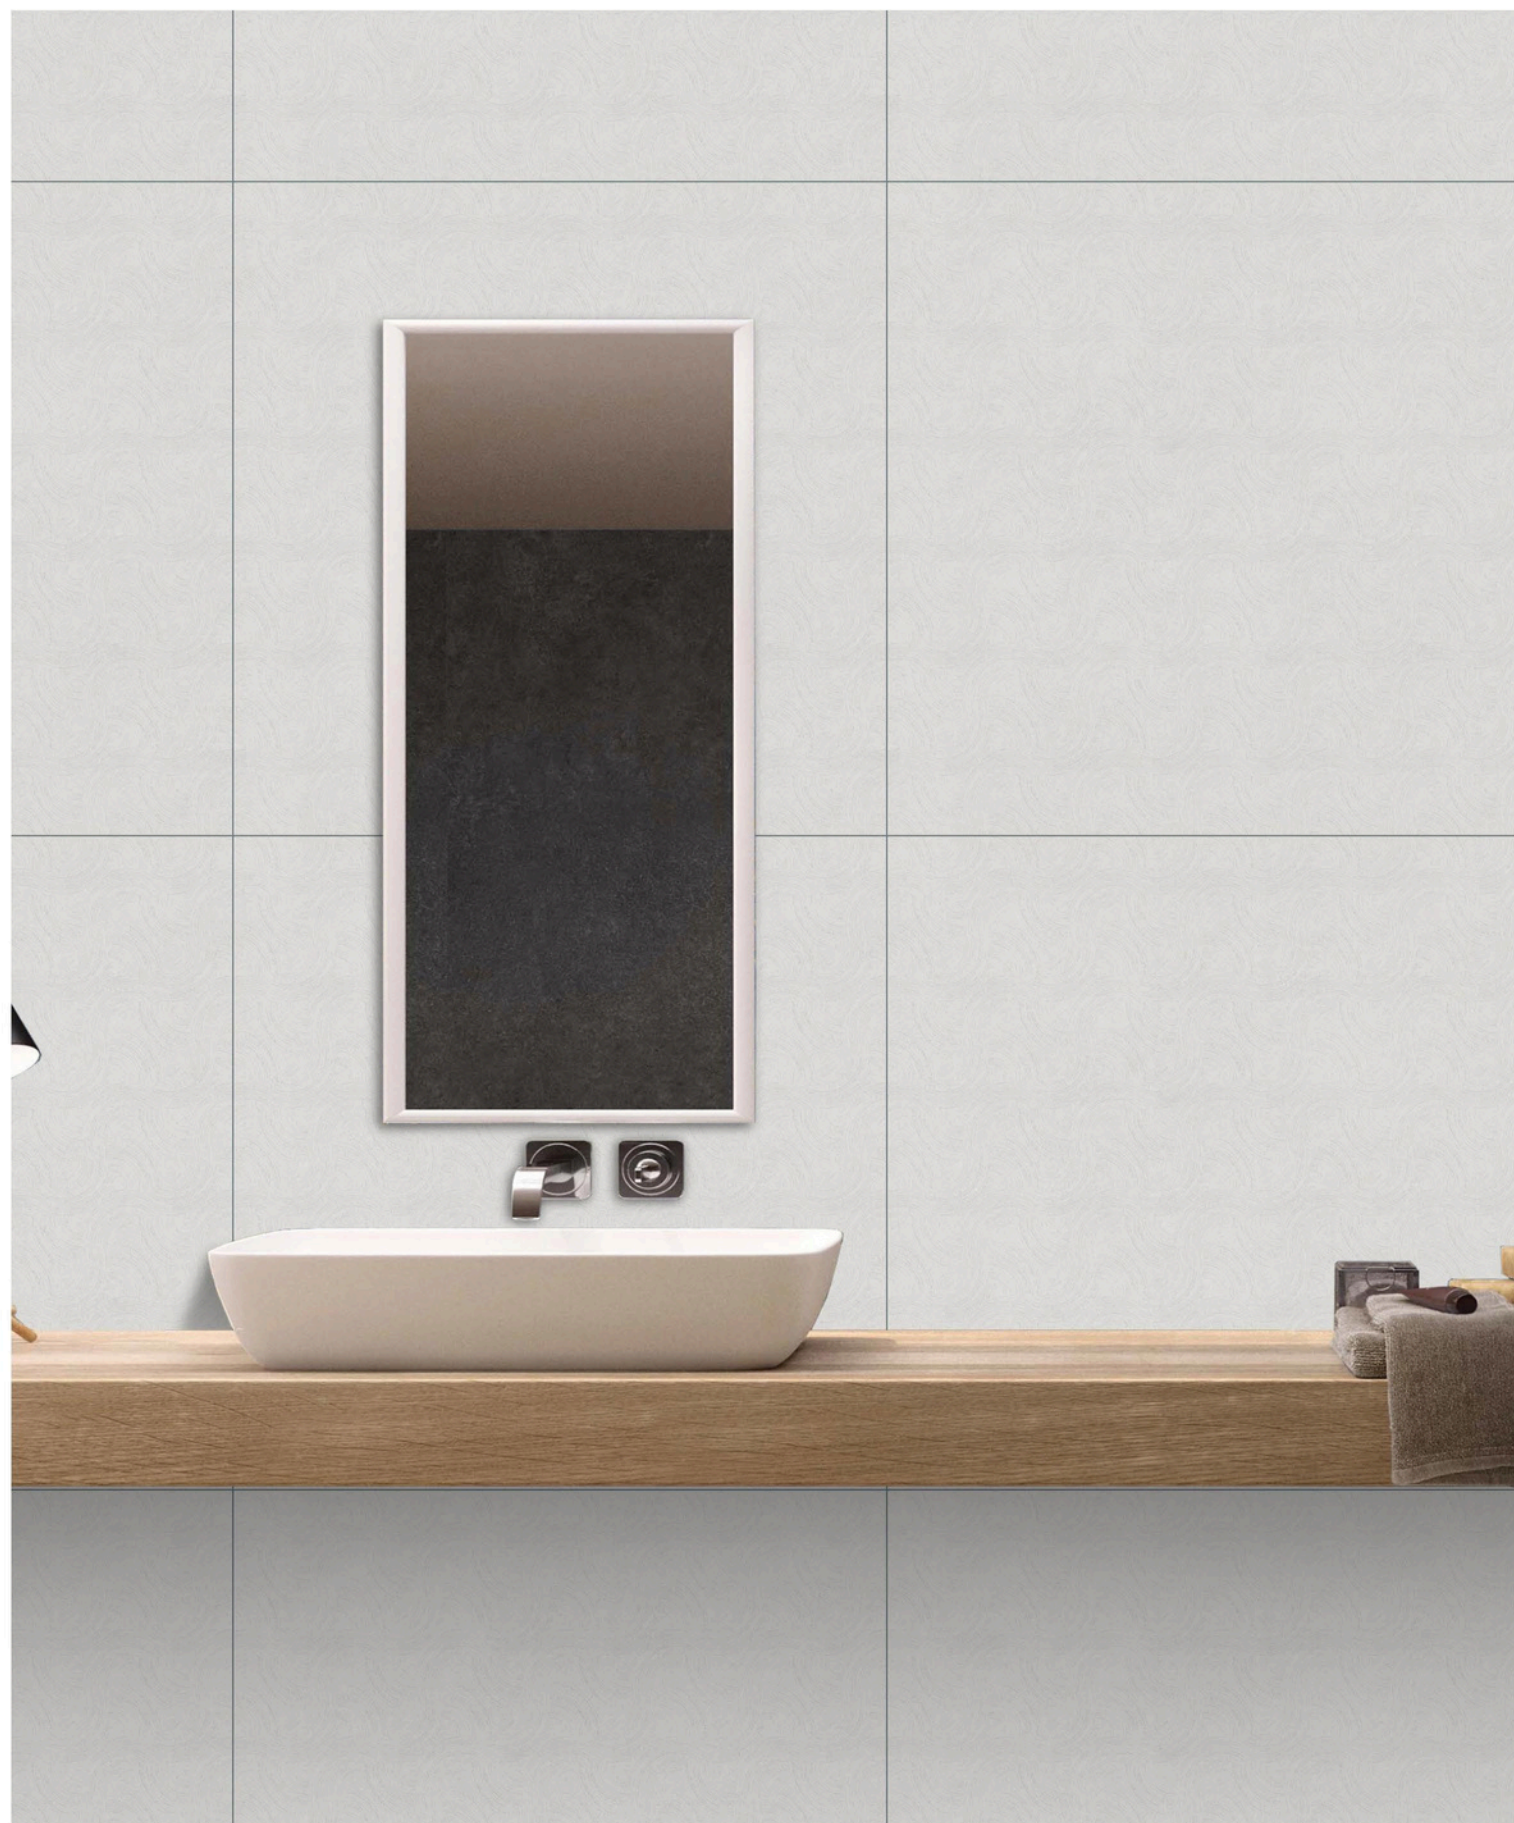

## VALMOTE HEXA DECO

FINISH : CARVING

RANDOM : 1 FACES

Easy to Clean

Water Resistant

Resistant to Bending

Chemical and Stain Resistant

Scratch Resistant

Impact Resistant

Fire Resistant

Frost Resistant

EXCLUSIVE COLLECTION

600 X 600 MM

## WAVES BIANCO DECOR

FINISH : CARVING

RANDOM : 1 FACES

## WAVES GREES DECOR

FINISH : CARVING

RANDOM : 1 FACES

Easy to Clean

Water Resistant

Resistant to Bending

Chemical and Stain Resistant

Scratch Resistant