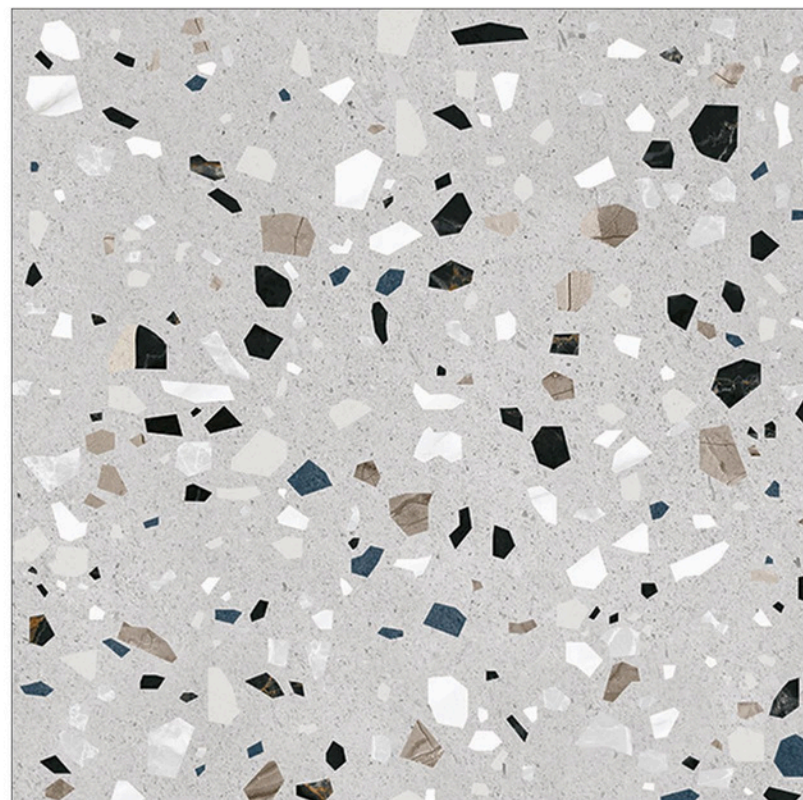

EXCLUSIVE COLLECTION

600 X 600 MM

BETON GREY

FINISH : CARVING

RANDOM : 1 FACES