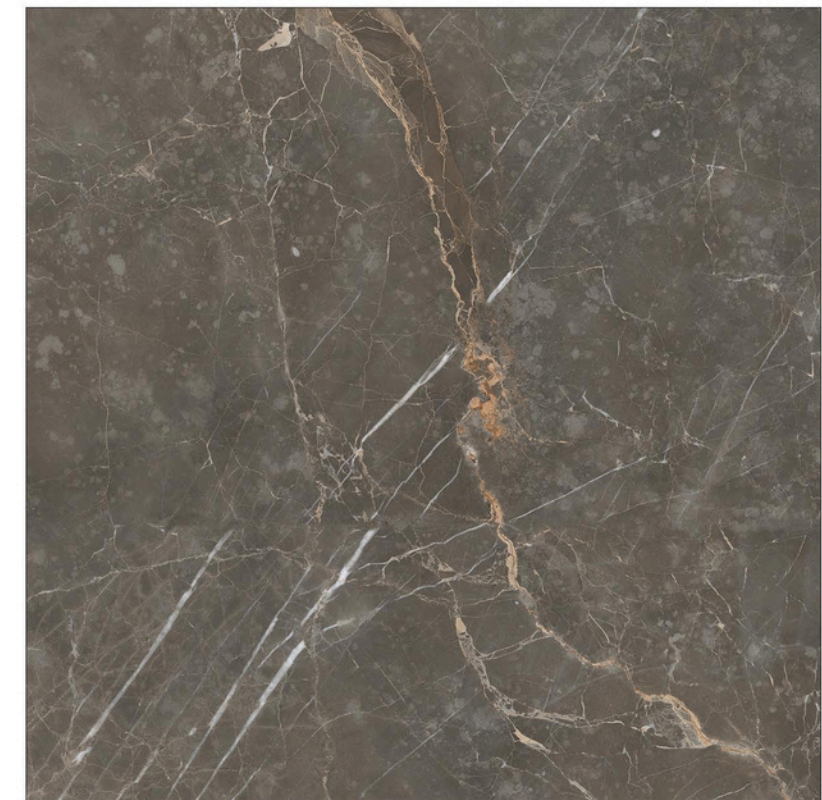

COSTEN NERO

FINISH : CARVING

RANDOM : 1 FACES

Easy to Clean

Water Resistant

Resistant to Bending

Chemical and Stain Resistant

Scratch Resistant

Impact Resistant

Fire Resistant

Frost Resistant