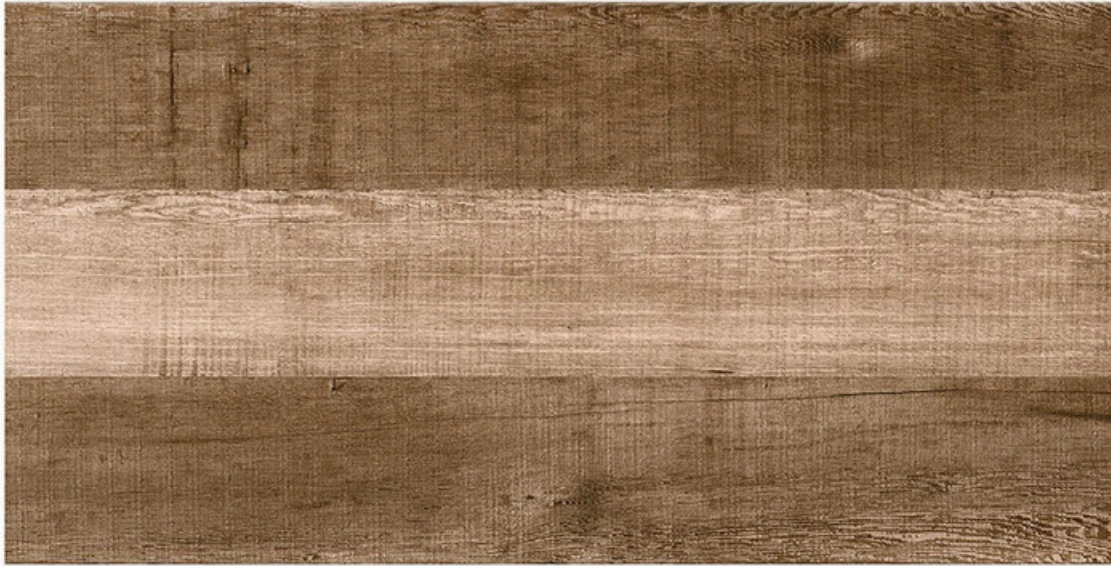

SHER WOOD WHITE

600X1200mm GVT/PGVT

Finish: Carving

TIMBER BROWN

Carving ● →

MATT SURFACE ● →

GVT BODY ● →

TIMBER BROWN