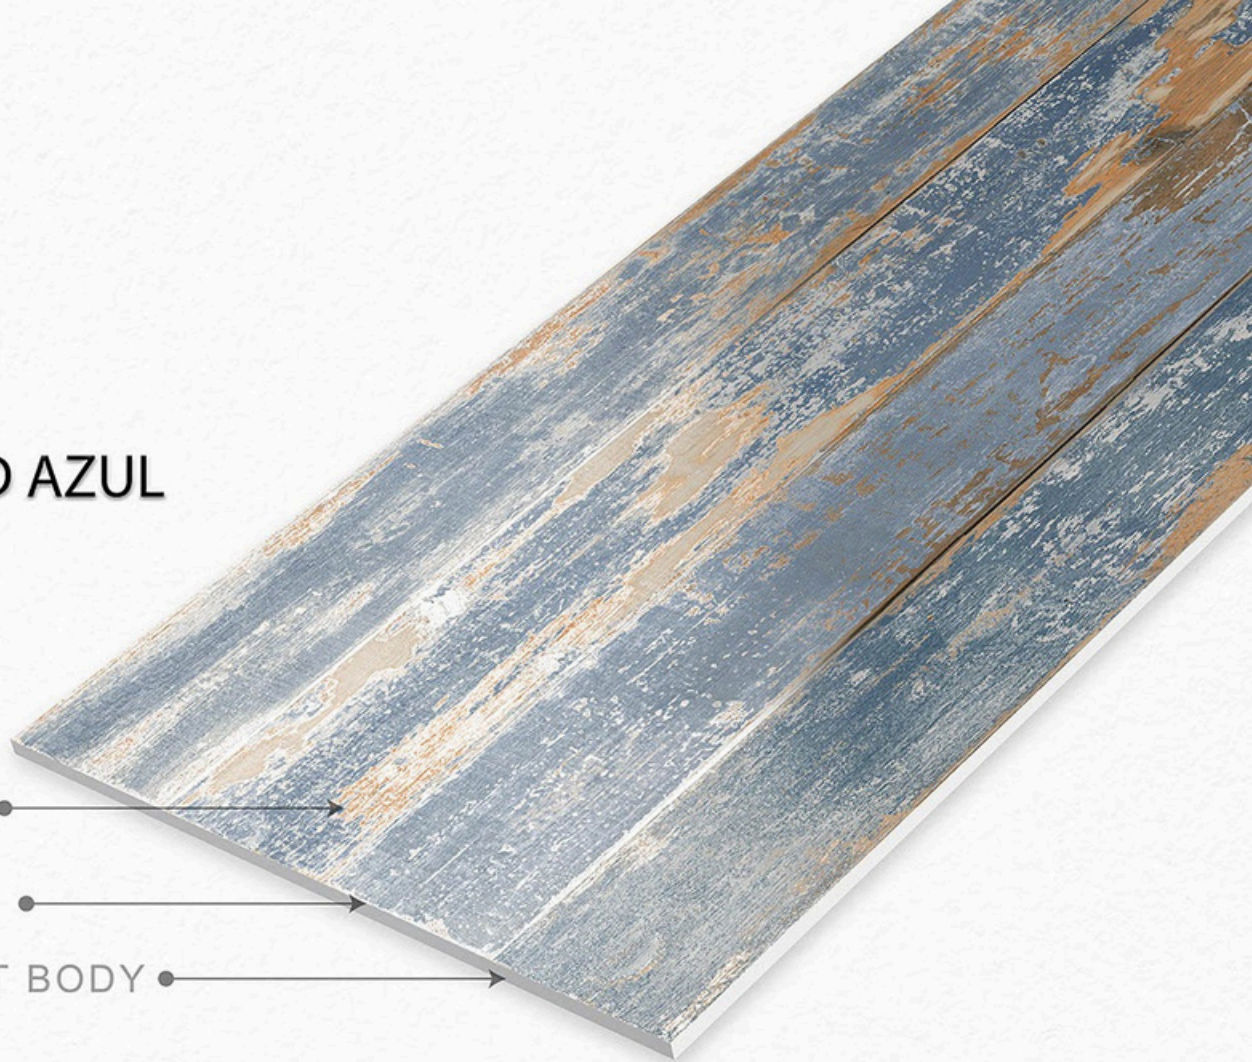

WORN WOOD AZUL

Carving

MATT SURFACE

GVT BODY