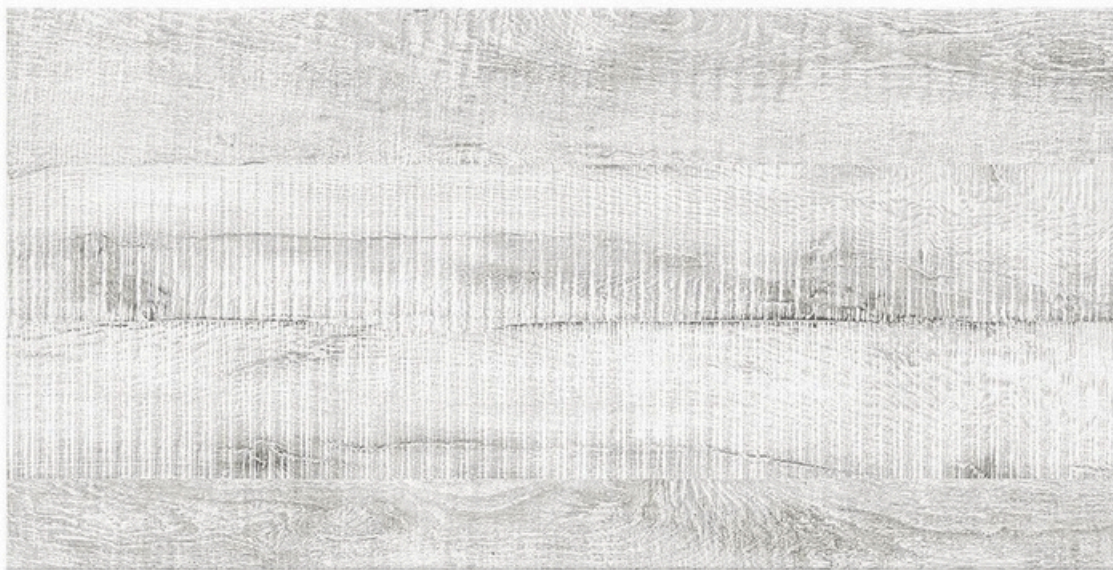

ASPEN GREY

600X1200mm GVT/PGVT

Finish: Carving