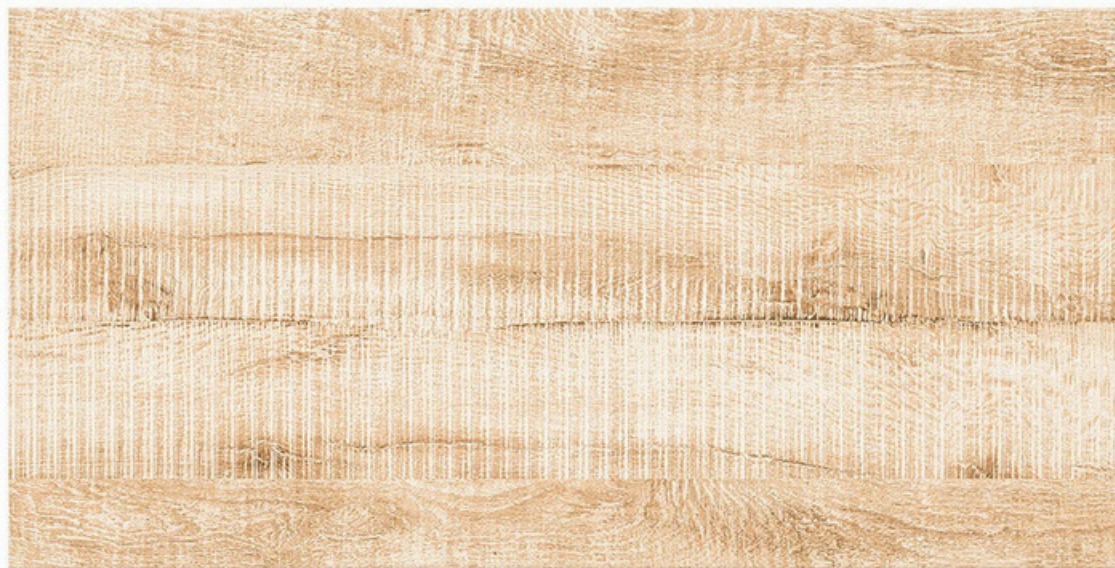

Natural Woody

Adorable Wood Collection

ASPEN BEIGE

Carving

MATT SURFACE

GVT BODY

ASPEN BEIGE

600X1200mm GVT/PGVT