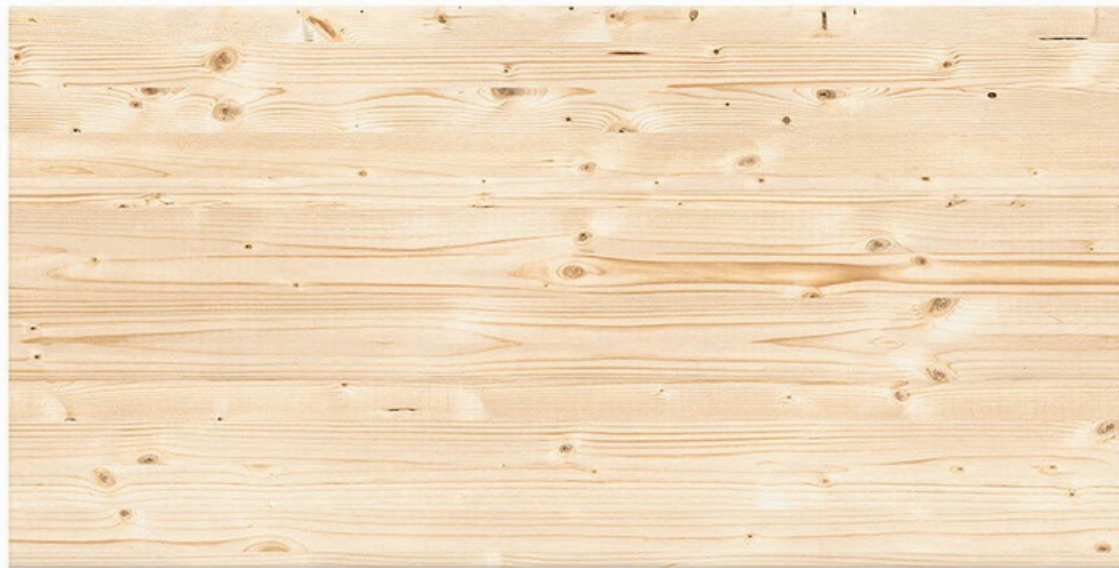

CEDAR WOOD NATURAL

Carving ● →

MATT SURFACE ● →

GVT BODY ● →

CEDAR WOOD NATURAL

600X1200mm GVT/PGVT

Finish: Carving

EGYPTION BROWN