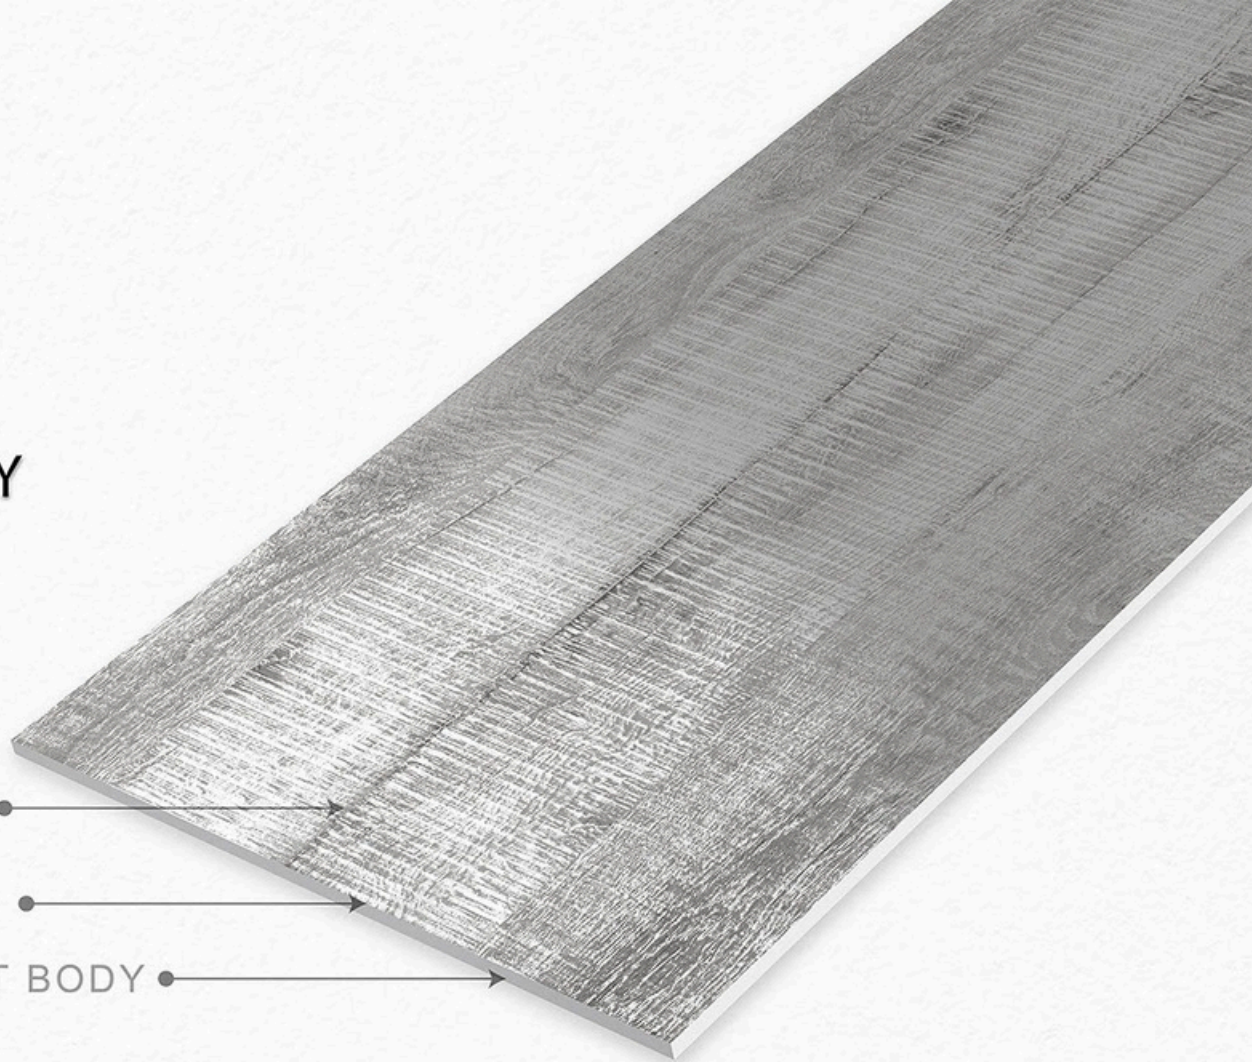

Finish: Carving

ASPEN GREY

Carving ●

MATT SURFACE ●

GVT BODY ●

ASPEN GREY

600X1200mm GVT/PGVT

Finish: Carving