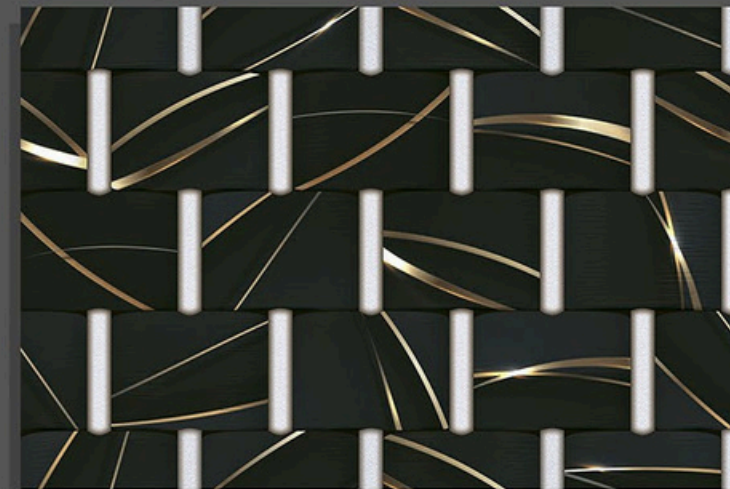

2179_GLOSSY
4179_MATT

DIGITAL WALL TILES
300X 300 MM
450 MM

2169_GLOSSY
4169_MATT

2180_GLOSSY
4180_MATT

2182_GLOSSY
4182_MATT

2181_GLOSSY
4181_MATT

2184_GLOSSY
4184_MATT

DIGITAL WALL TILES