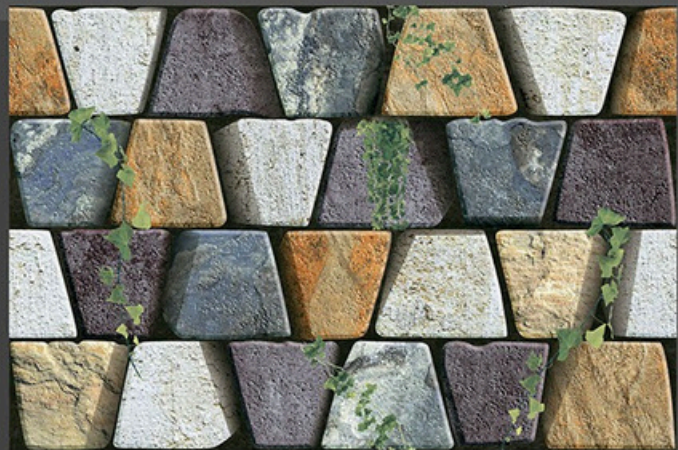

2130_GLOSSY
4130_MATT