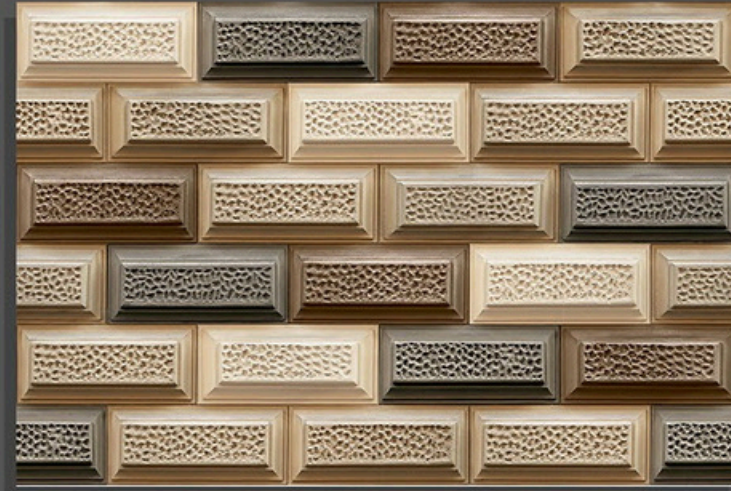

DIGITAL WALL TILES

300X 300 MM
450 MM