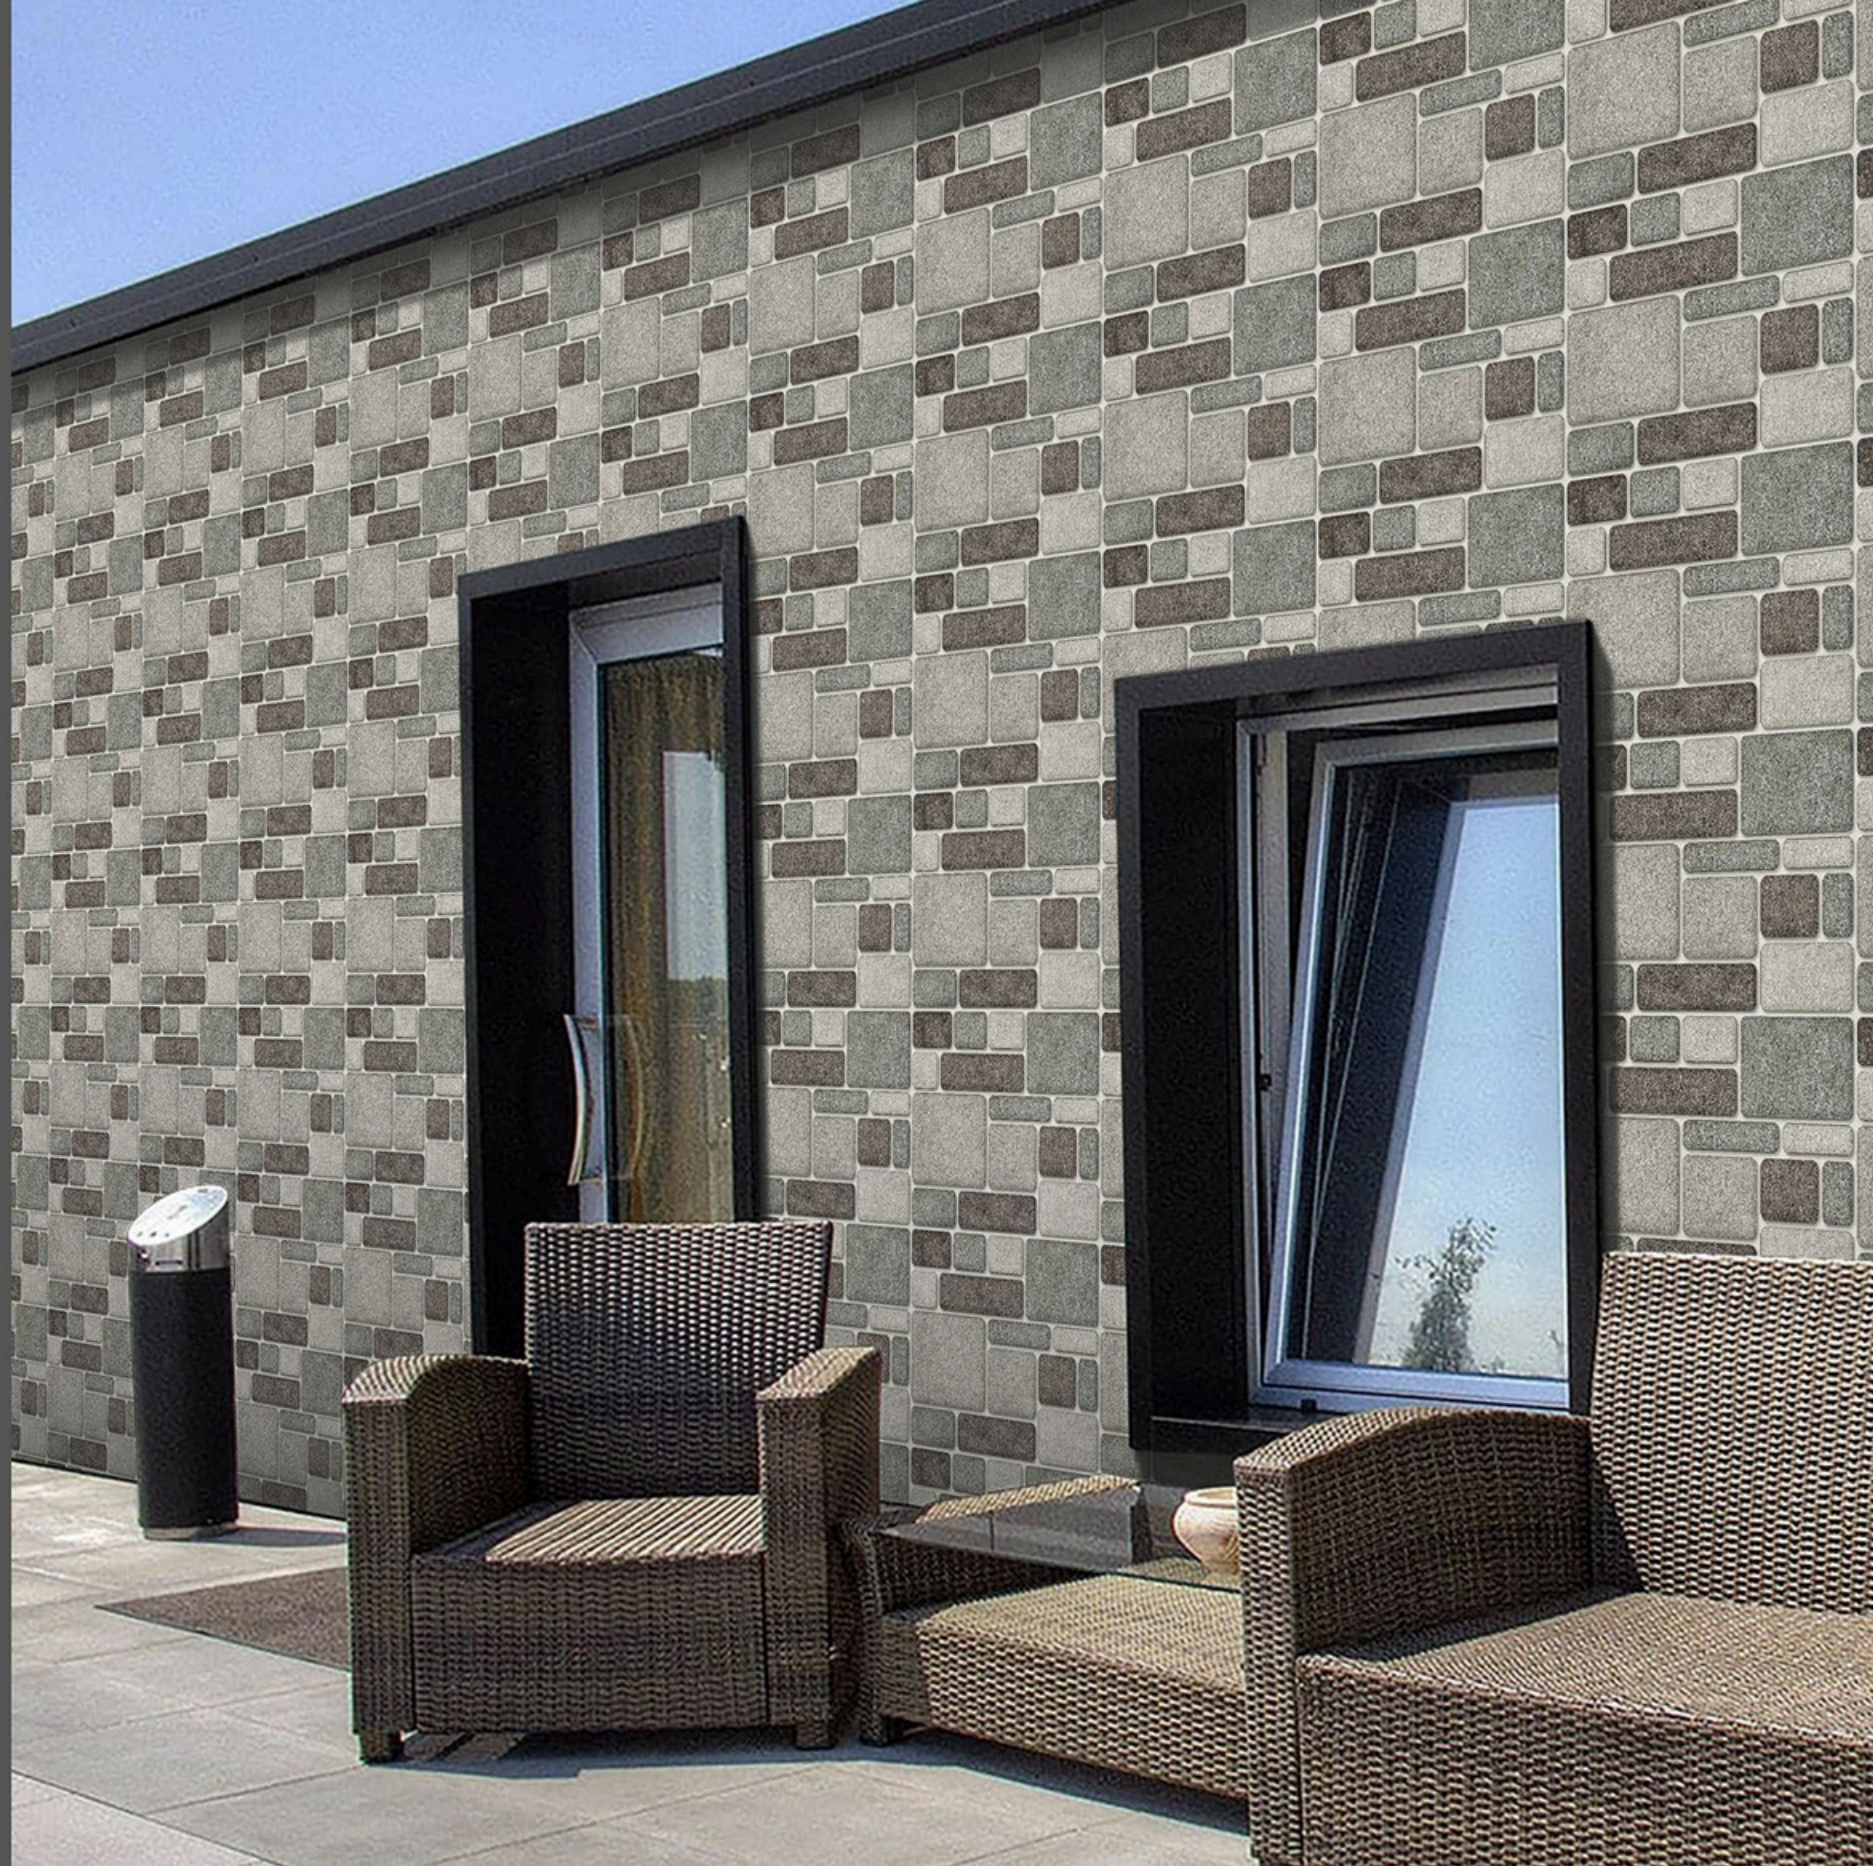

13052_GLOSSY
23052_MATT

13054_GLOSSY
23054_MATT