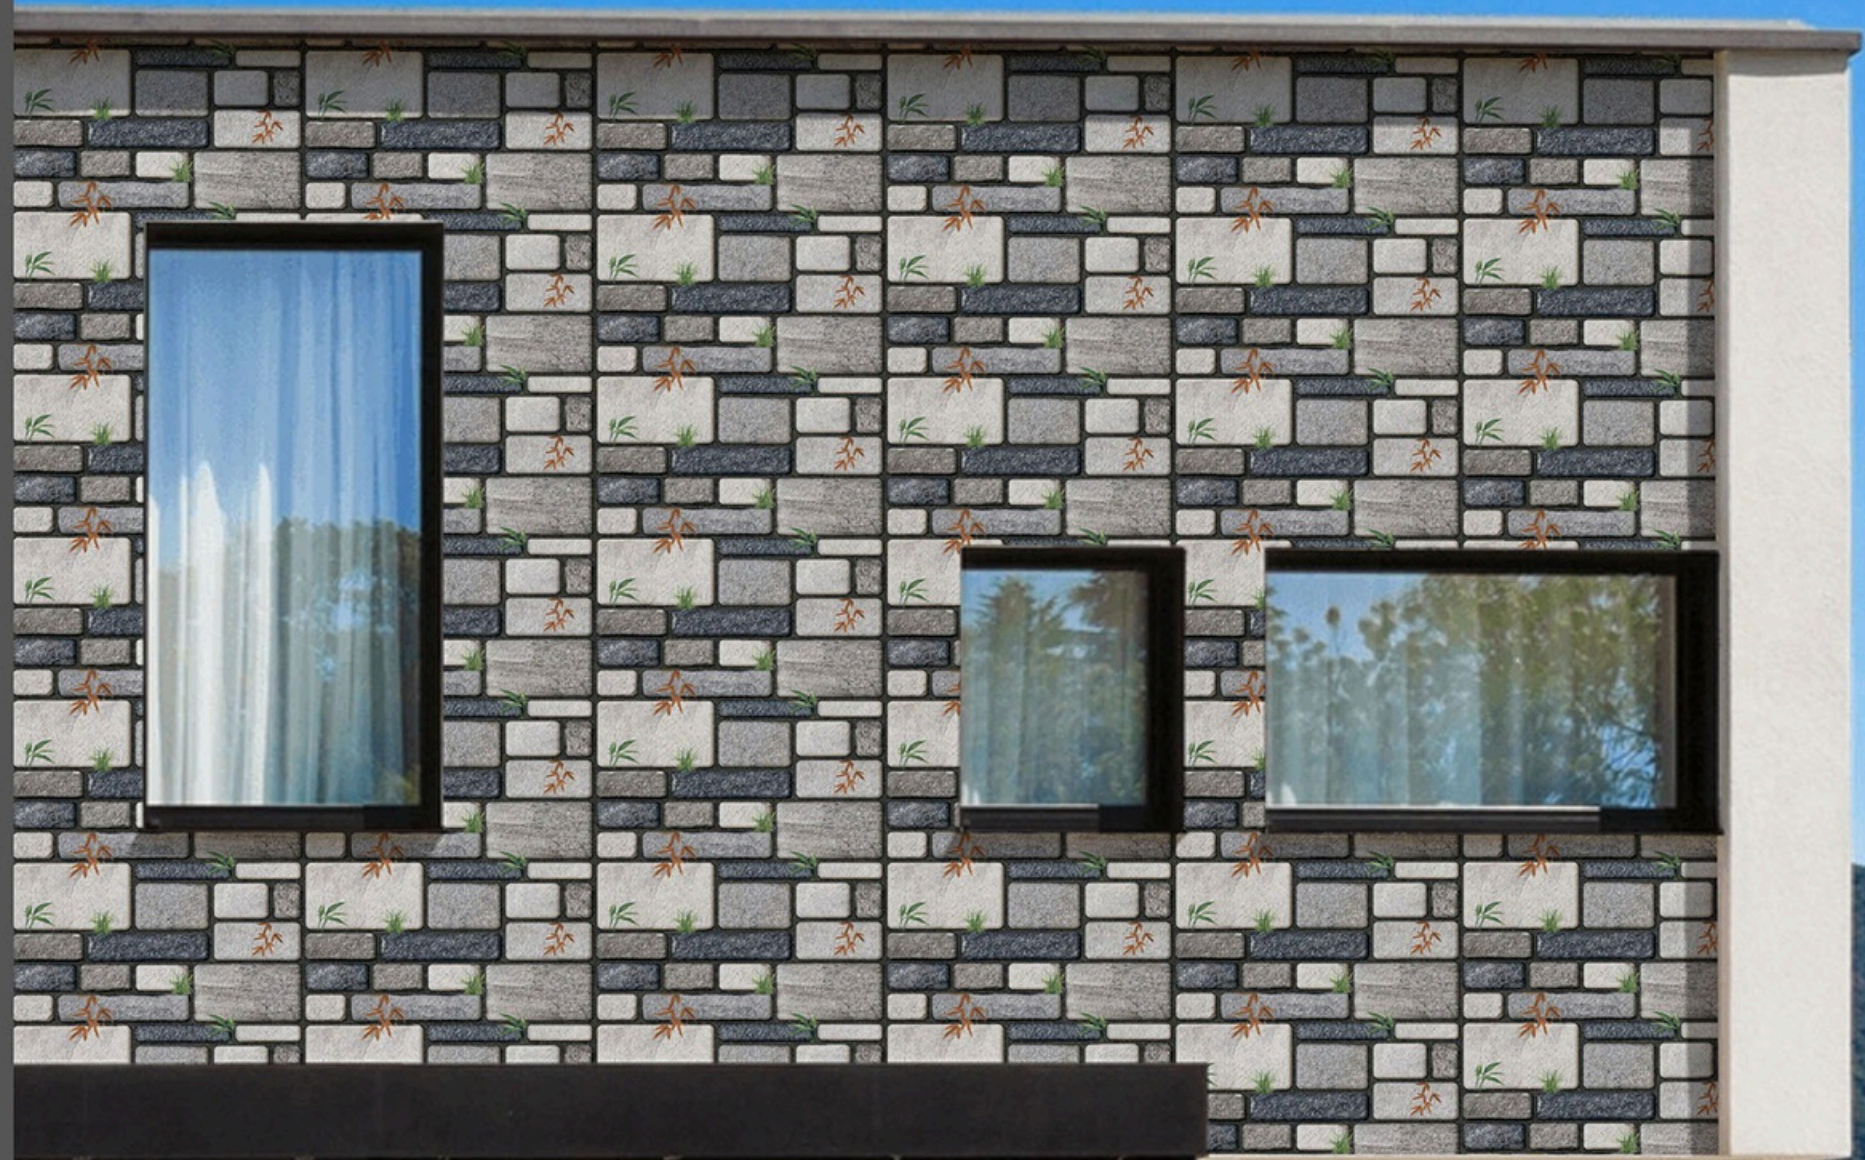

13061_GLOSSY
23061_MATT

13065_GLOSSY
23065_MATT