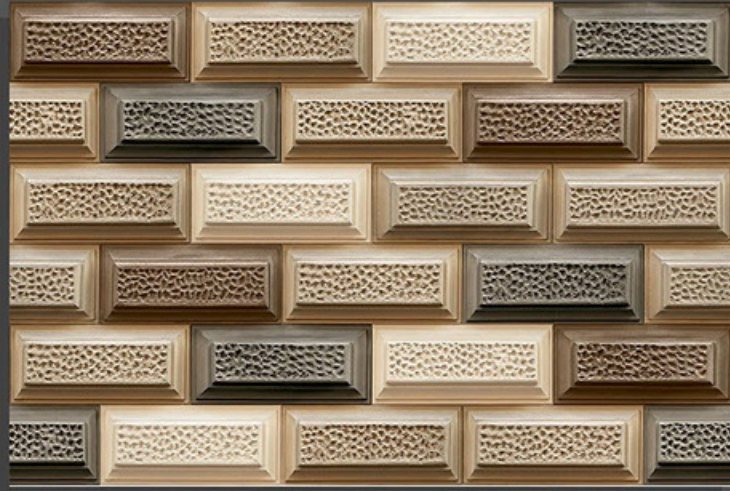

DIGITAL WALL TILES

300X 300 MM
450 MM