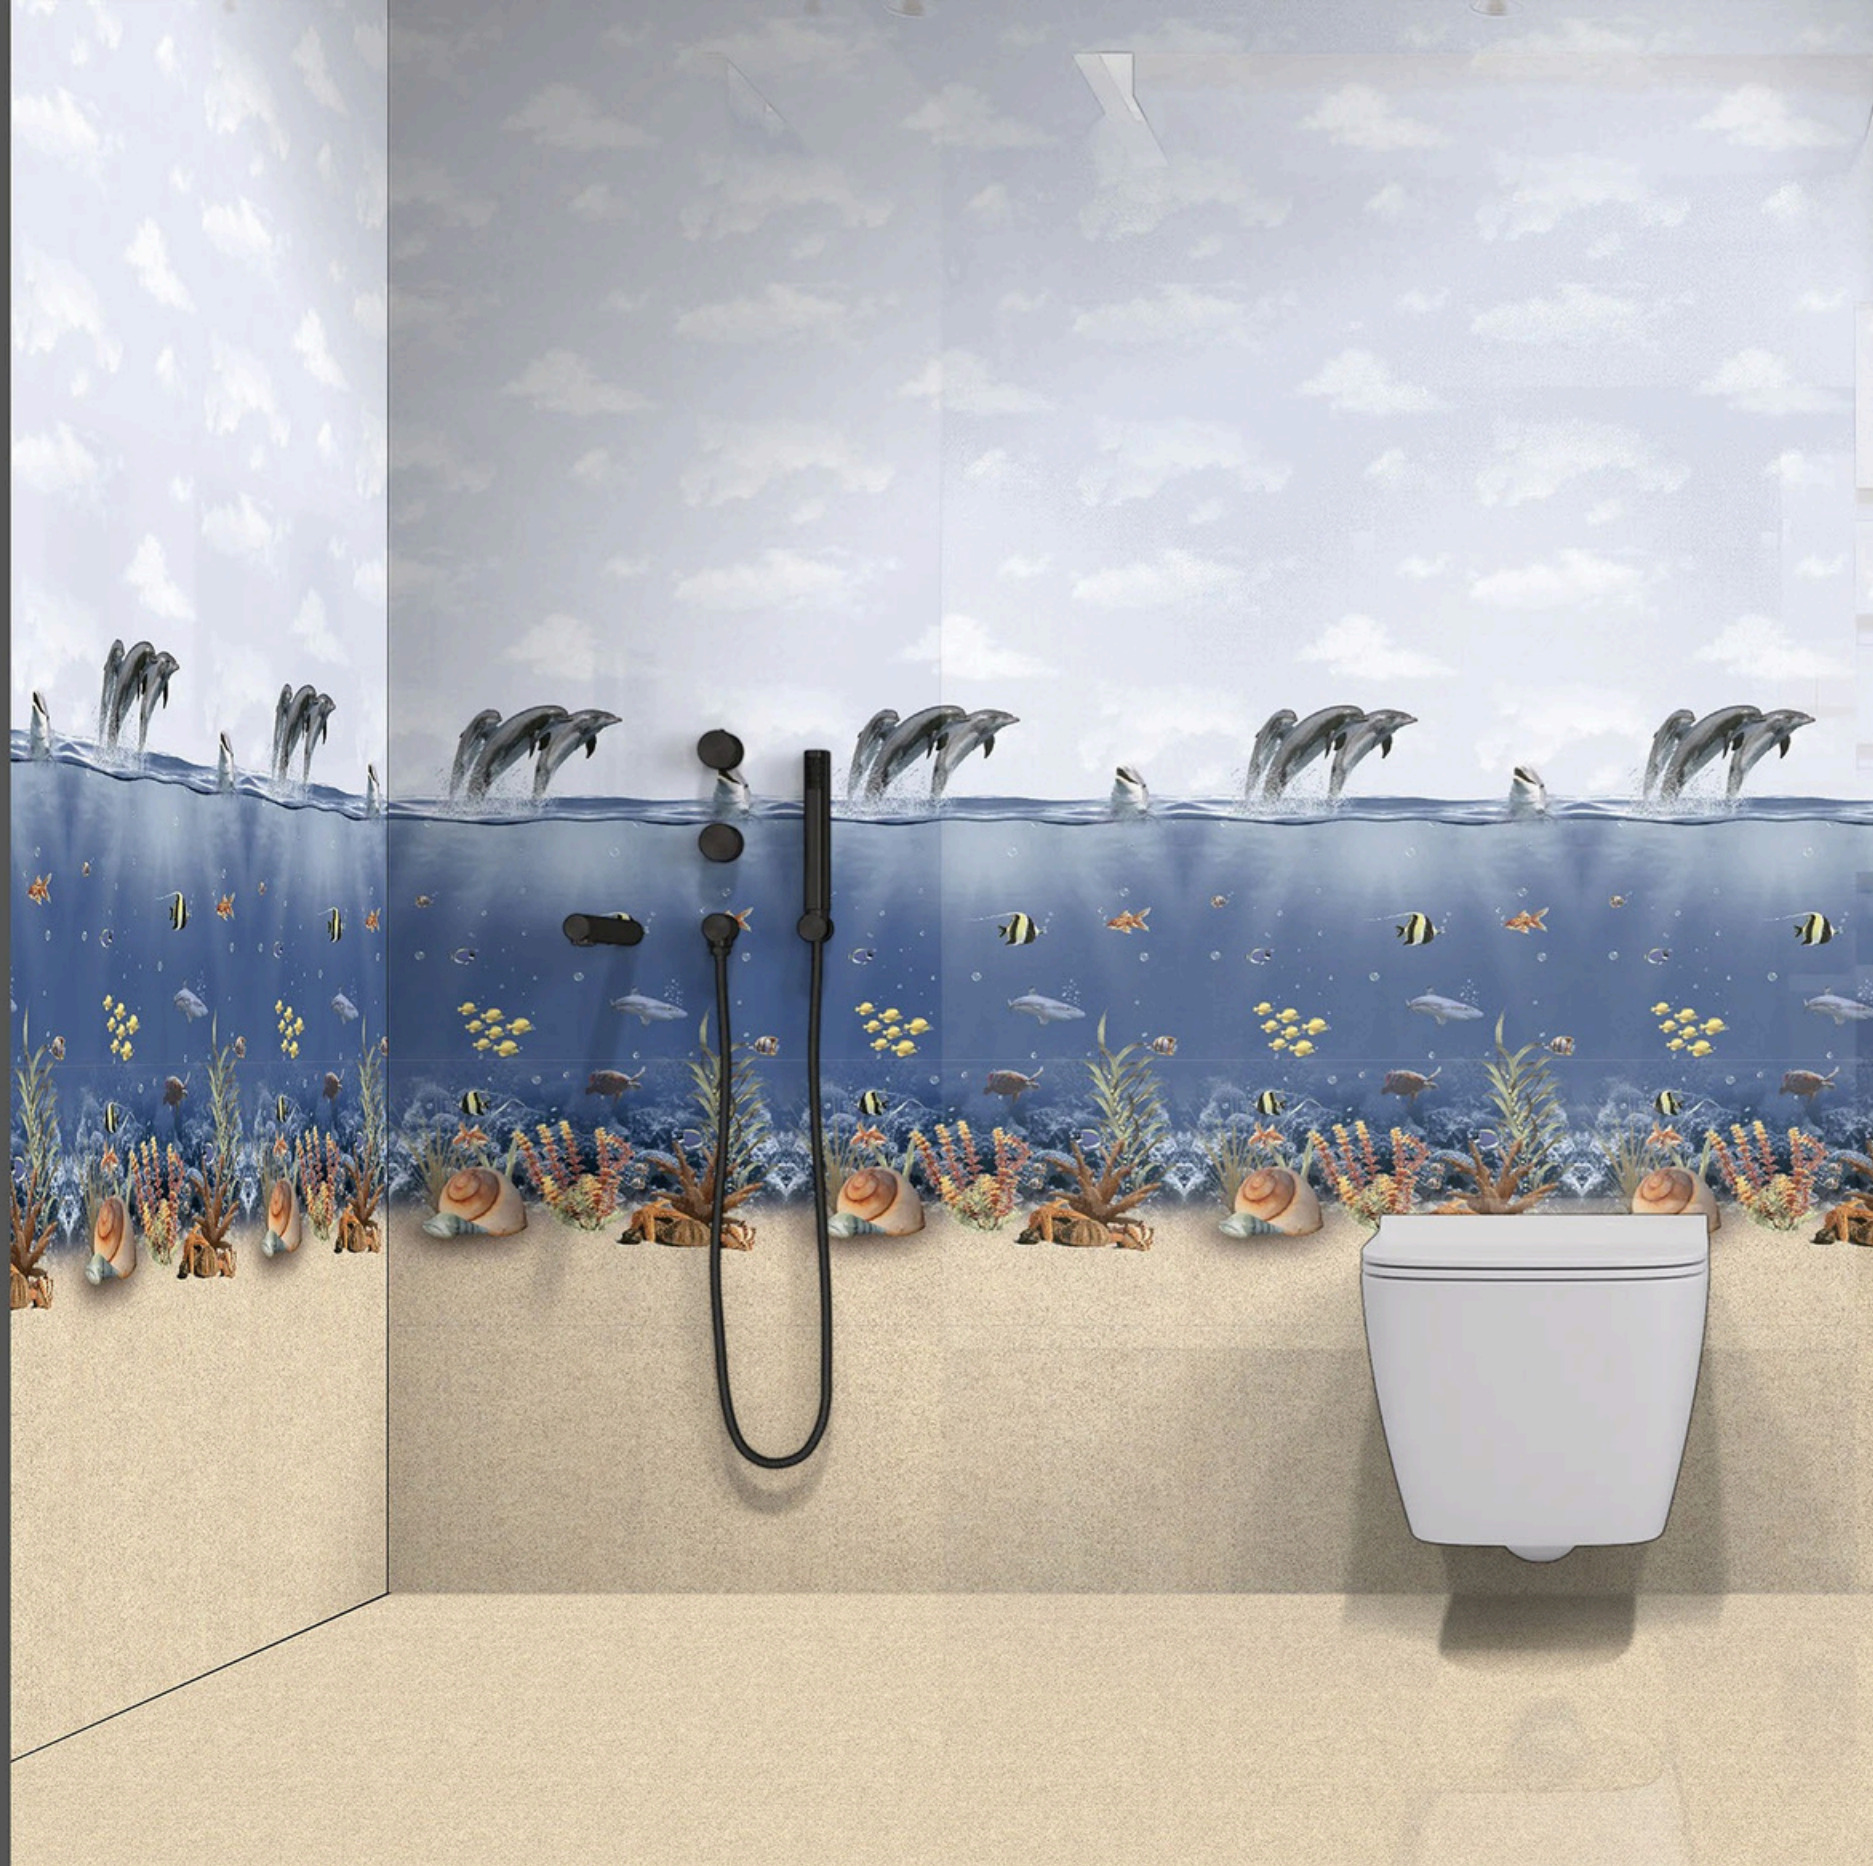

373 | LT
HL_3
HL_5
DK

373 | LT
HL_4
HL_6
DK

425 | LT
HL_1
HL_2
DK

351

LT
HL_1
HL_2
HL_3
DK

DIGITAL WALL TILES

300X 300 MM
450 MM