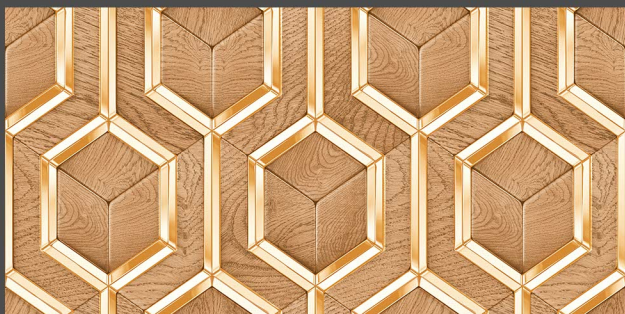

GLOSSY SERIES

9505-L-(PLAIN/CONTINUE)
9505-HL1/HL2-(PLAIN/CONTINUE)
9505-D-(PLAIN/CONTINUE)