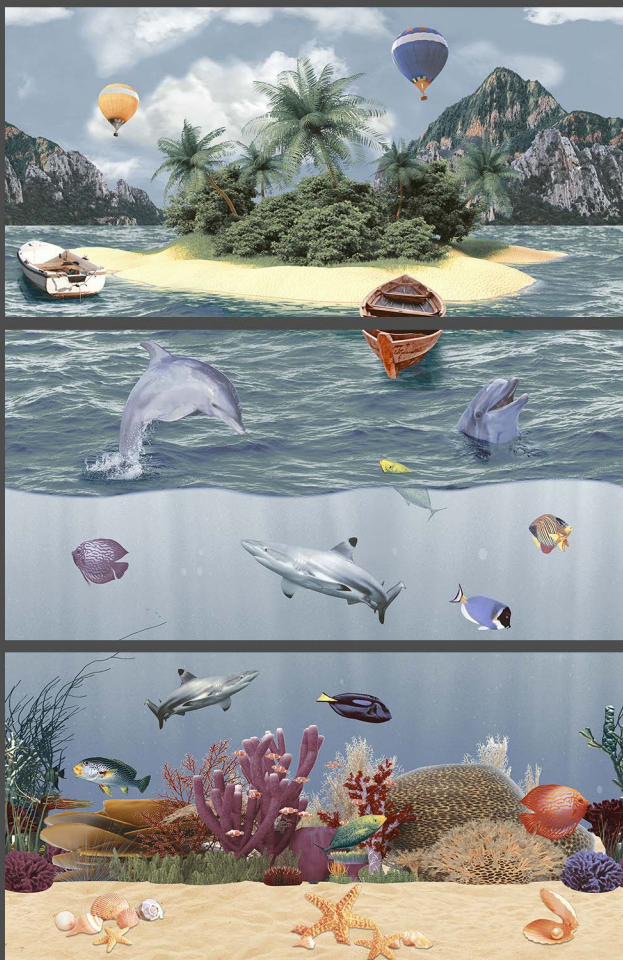

GLOSSY SERIES

9035-HL1-ABC-(PLAIN/CONTINUE)

9035-L-(PLAIN/CONTINUE)
9035-D-(PLAIN/CONTINUE)

300x600 mm

DIGITAL
WALL TILES

GLOSSY SERIES

9036-HL1-ABC-(PLAIN/CONTINUE)

9035-L-(PLAIN/CONTINUE)
9036-D-(PLAIN/CONTINUE)