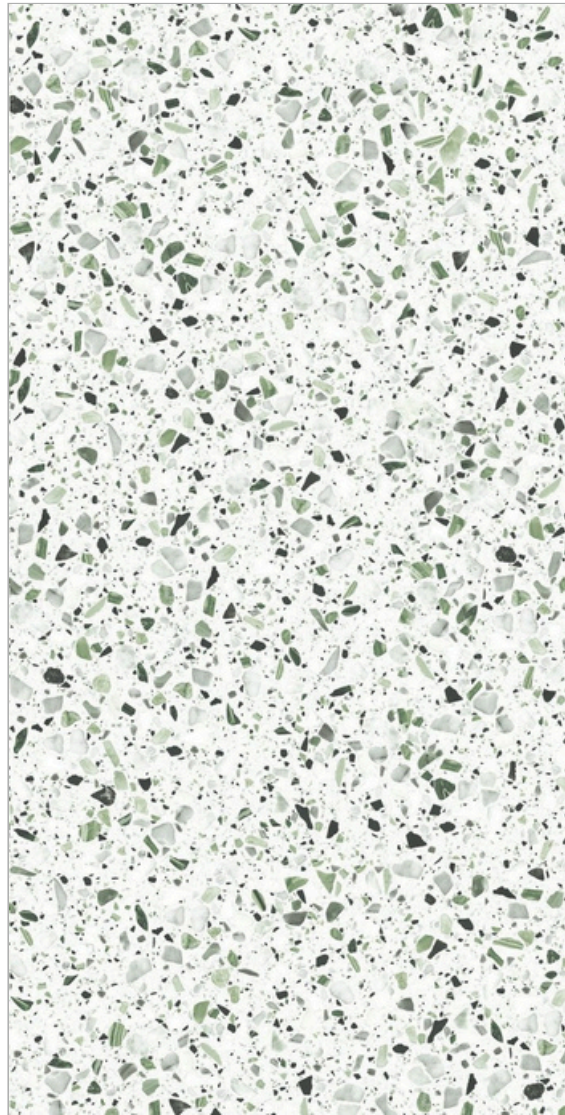

GLOSSY
COLLECTION

INCREDIC COSMIC
LATTE

600x
1200mm

SURFACE
GLOSSY

LIEM
PISTA

GLOSSY
COLLECTION

LIEM
PISTA

600x
1200mm