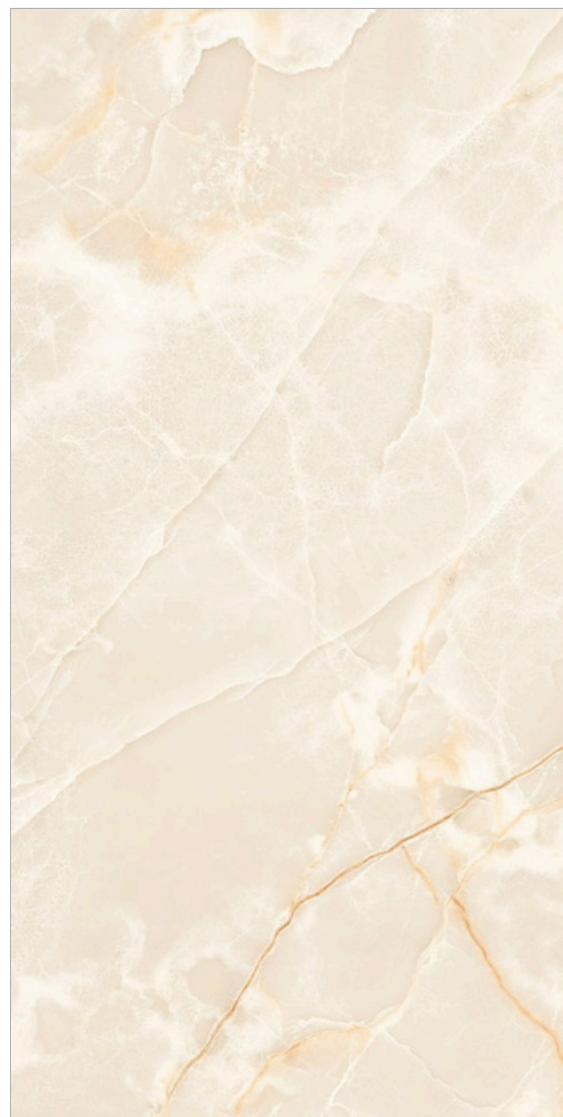

GLOSSY
COLLECTION

INCREDIC COSMIC
LATTE

600x
1200mm

SURFACE
GLOSSY