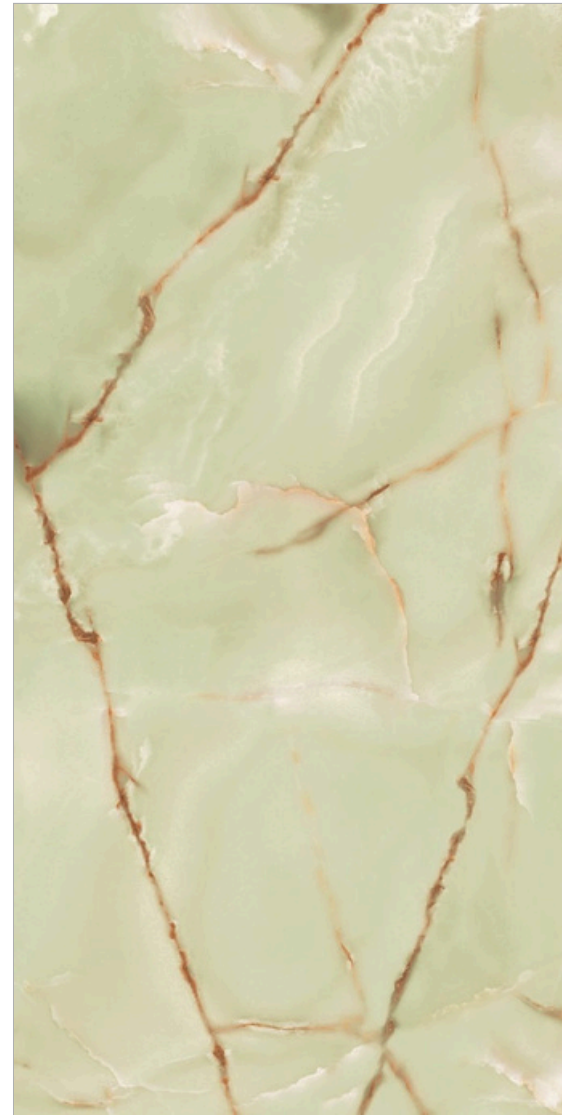

600x
1200mm | SURFACE
GLOSSY

ANTONY
GREY

GLOSSY
COLLECTION

ANTONY
GREY

600x
1200mm | SURFACE
GLOSSY

ASGARD LIME
GREEN

GLOSSY
COLLECTION

ASGARD LIME
GREEN