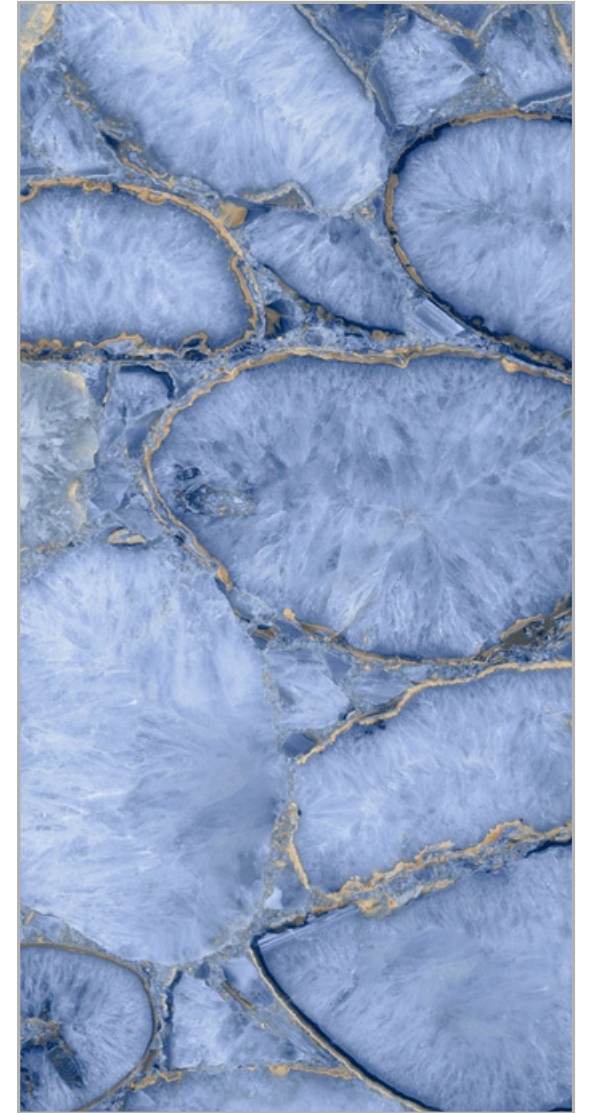

GLOSSY
COLLECTION

RUBY
BLUE

600x
1200mm | SURFACE
GLOSSY