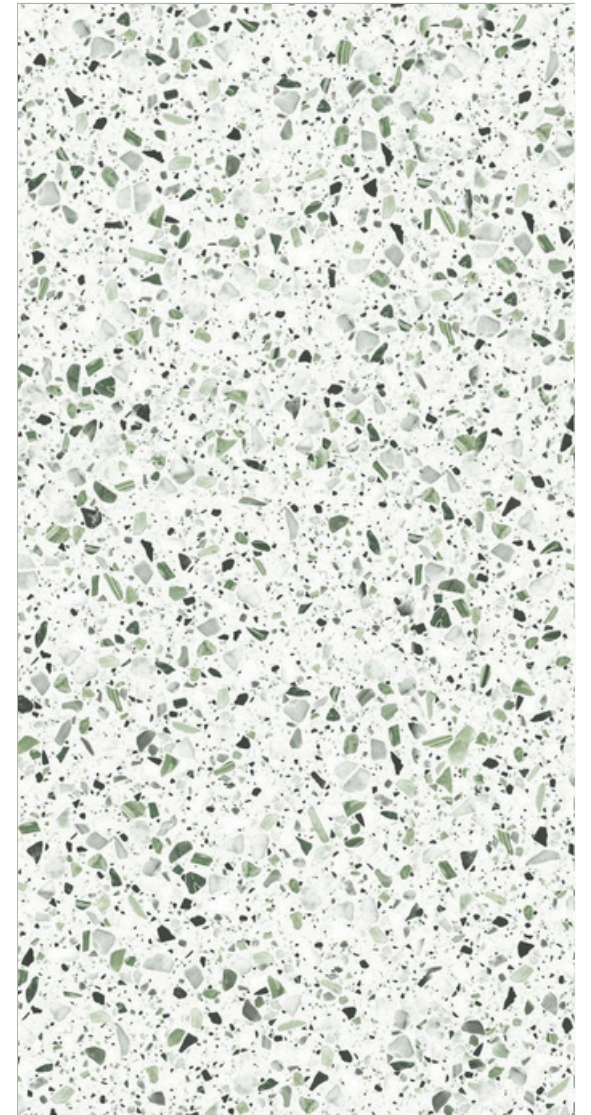

GLOSSY
COLLECTION

INCREDIC COSMIC
LATTE

600x
1200mm

SURFACE
GLOSSY

LIEM
PISTA

GLOSSY
COLLECTION

LIEM
PISTA

600x
1200mm