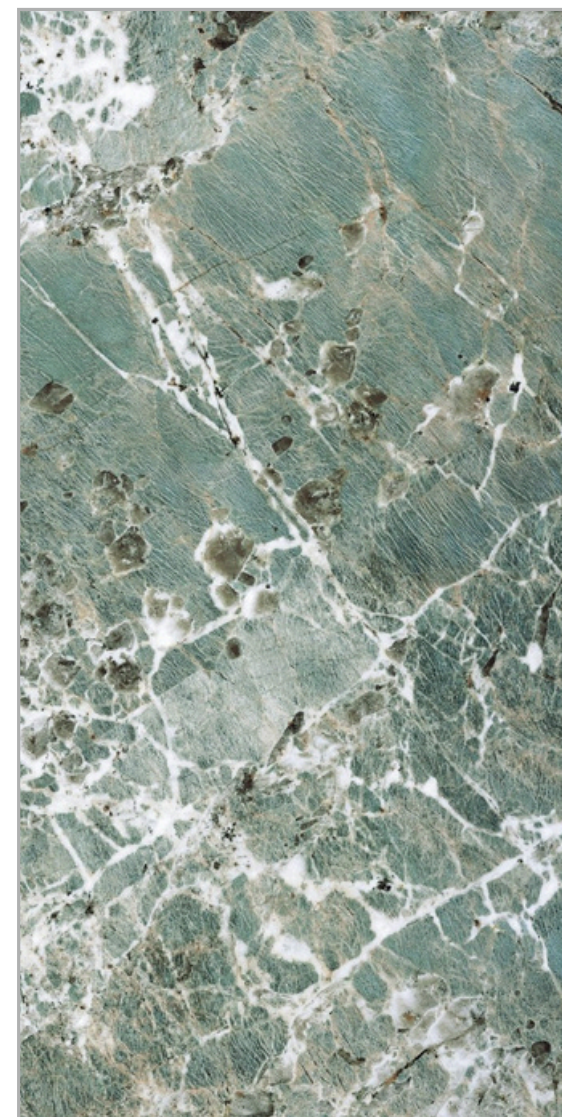

GLOSSY
COLLECTION

PRIZMA
MINT

600x
1200mm | SURFACE
GLOSSY