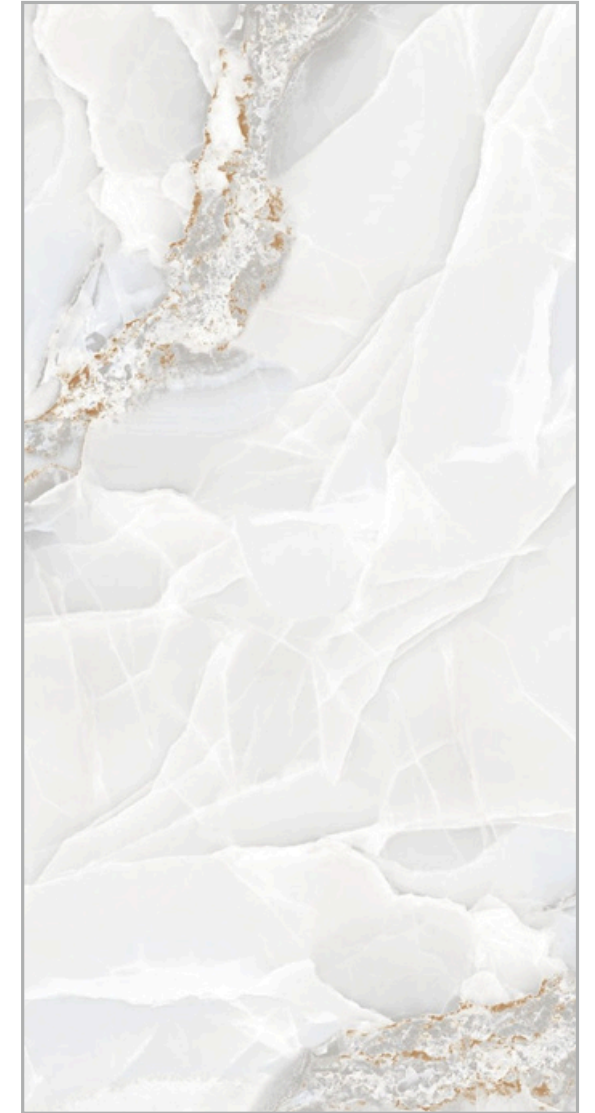

business service

ANASOL
BEIGE

GLOSSY
COLLECTION

ANASOL
BEIGE

600x
1200mm | SURFACE
GLOSSY

ANGELO ONYX
WHITE

GLOSSY
COLLECTION

ANGELO ONYX
WHITE