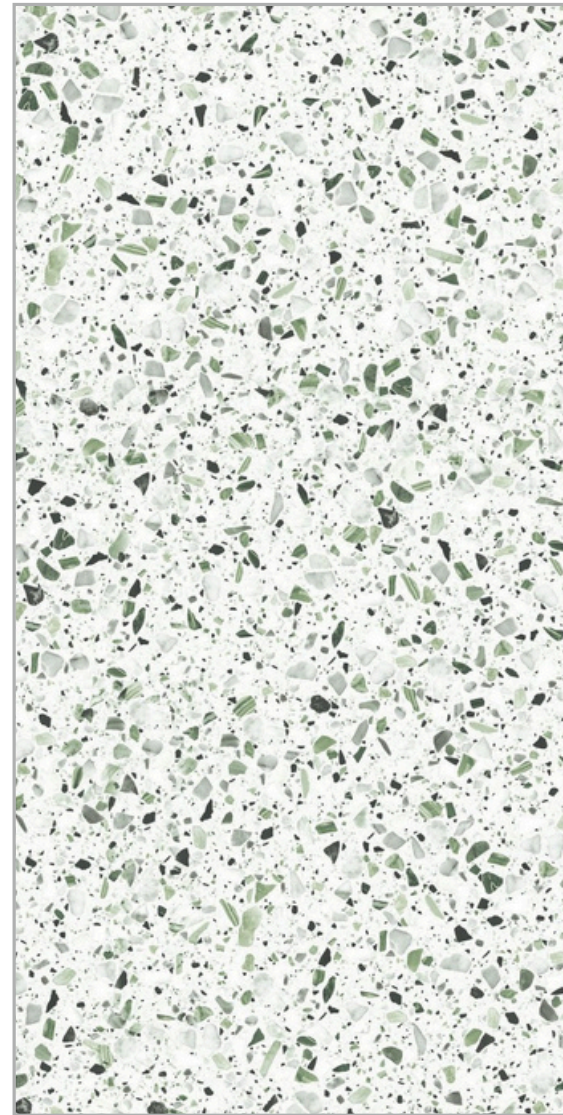

GLOSSY
COLLECTION

INCREDIC COSMIC
LATTE

600x
1200mm

SURFACE
GLOSSY

LIEM
PISTA

GLOSSY
COLLECTION

LIEM
PISTA

600x
1200mm