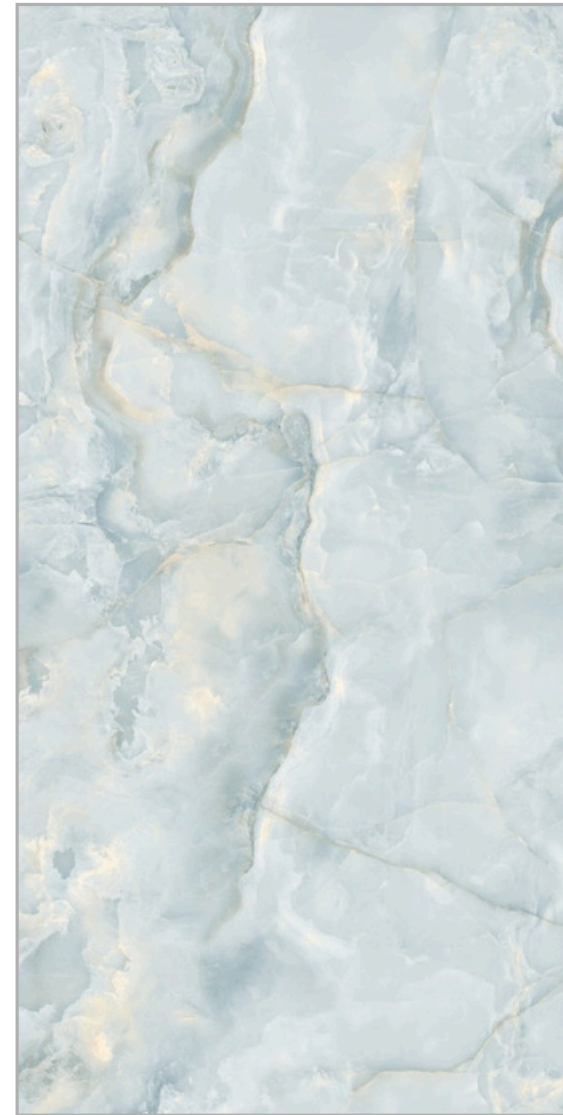

GLOSSY
COLLECTION

ANTONY
AQUA

600x
1200mm | SURFACE
GLOSSY