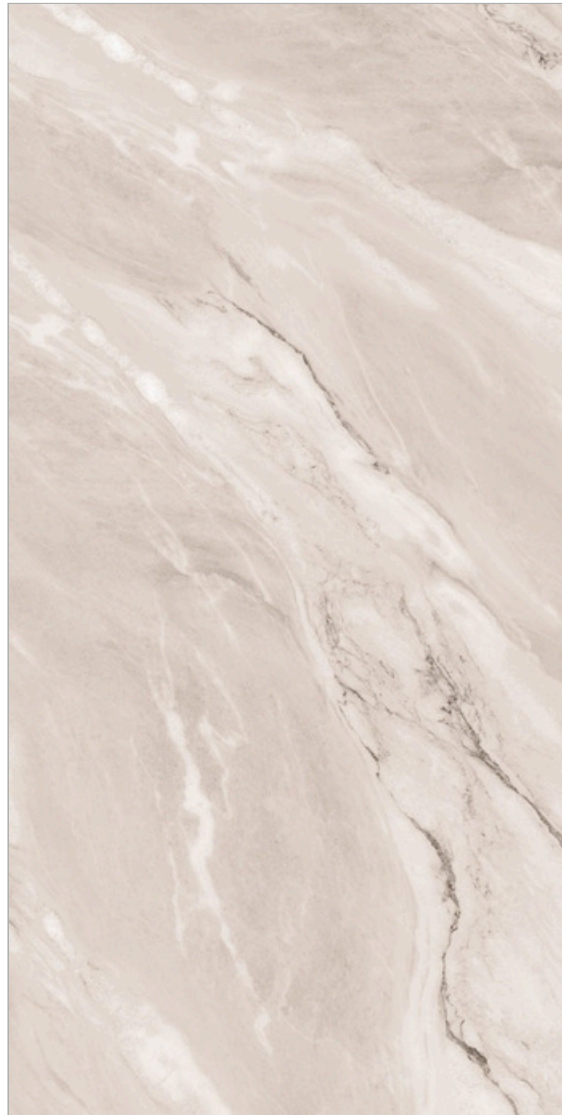

ROBUSTA
BLUE

GLOSSY
COLLECTION

ROBUSTA
BLUE

600x
1200mm | SURFACE
GLOSSY

ROBUSTA
MINK

GLOSSY
COLLECTION

ROBUSTA
MINK

600x
1200mm | SURFACE
GLOSSY