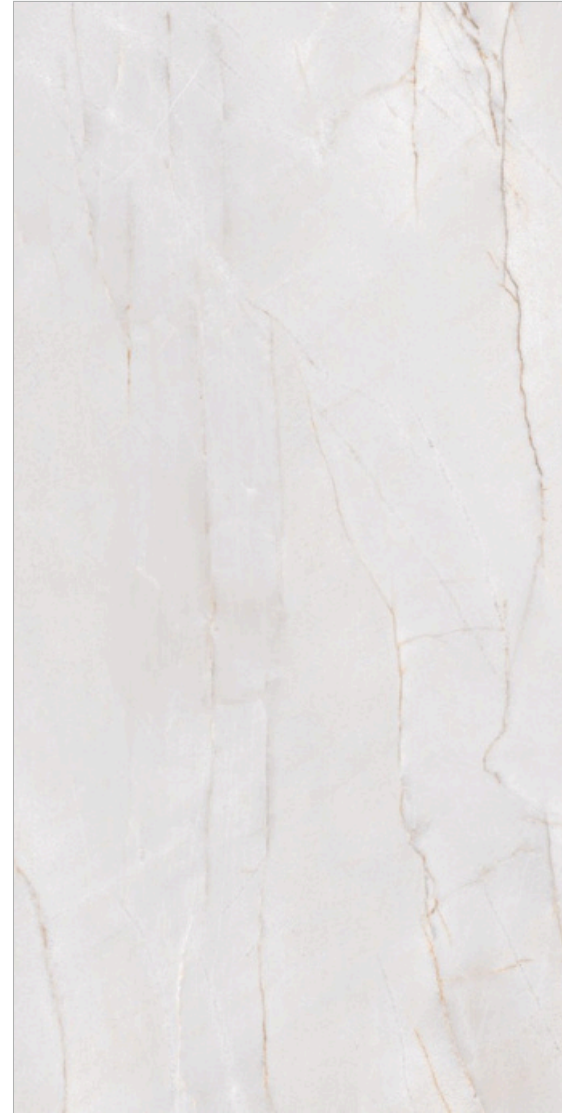

GLOSSY
COLLECTION

TRELLIO
MINK

600x
1200mm | SURFACE
GLOSSY