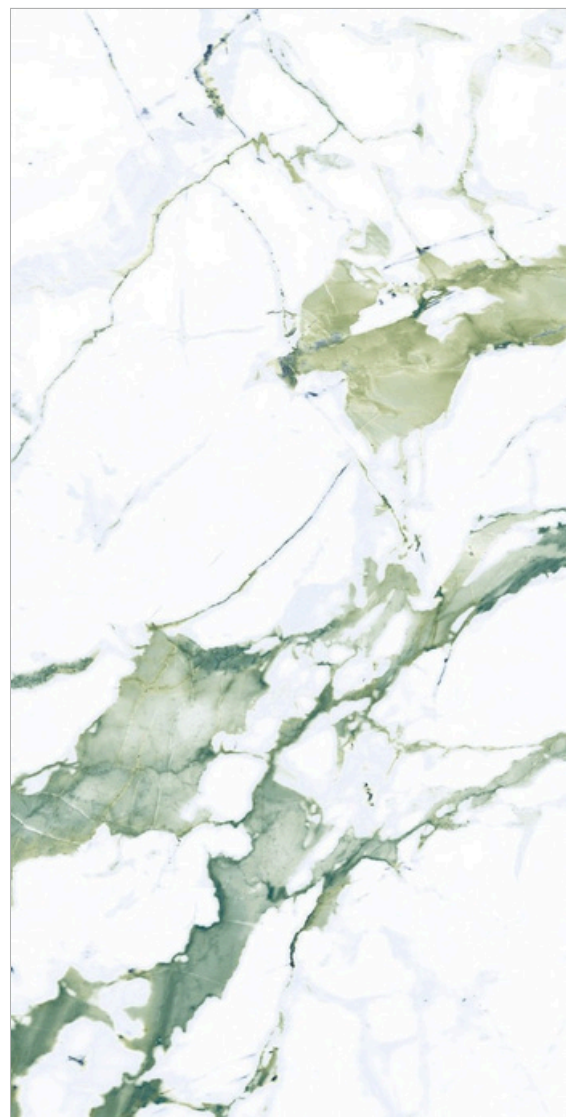

SABIA
WHITE

GLOSSY
COLLECTION

SABIA
WHITE

600x
1200mm | SURFACE
GLOSSY

SAFARI

GLOSSY
COLLECTION

SAFARI

600x
1200mm | SURFACE
GLOSSY