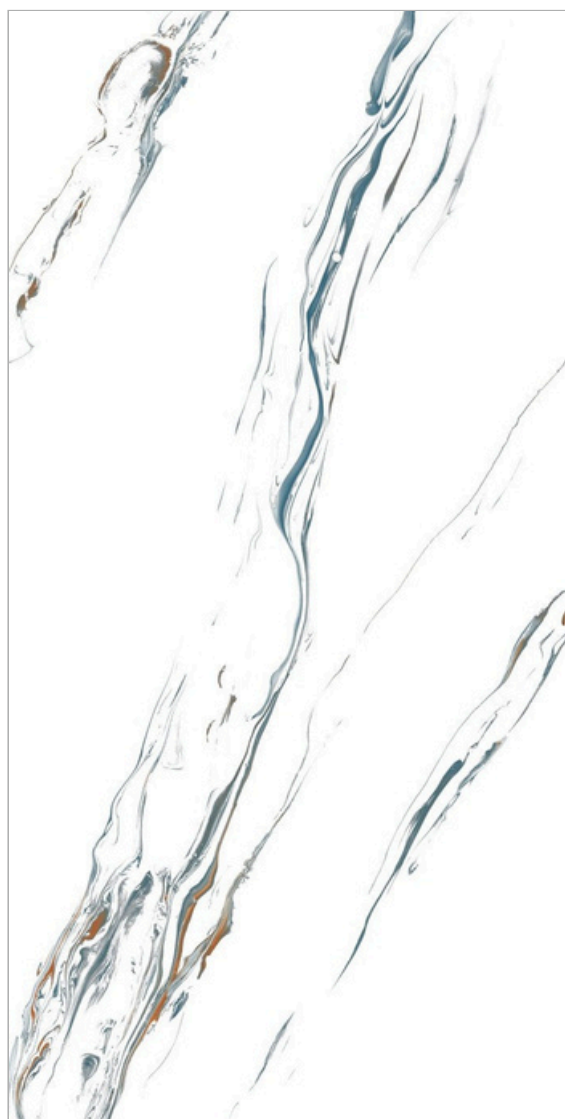

GLOSSY
COLLECTION

NOCTIC
BLUE

600x
1200mm

SURFACE
GLOSSY