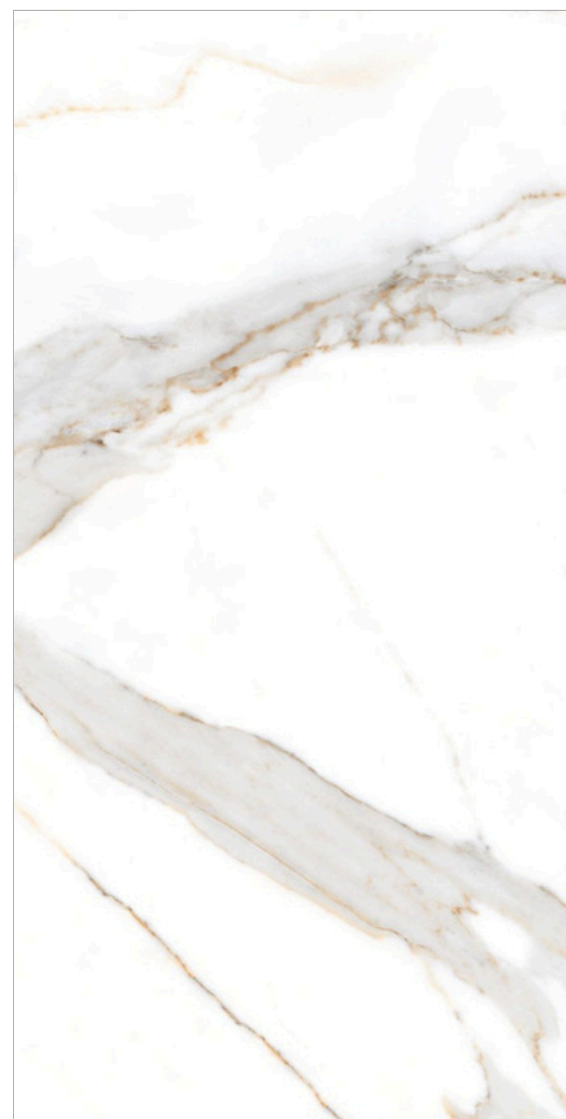

GLOSSY
COLLECTION

CALACATTA
CARNOLI

600x
1200mm | SURFACE
GLOSSY