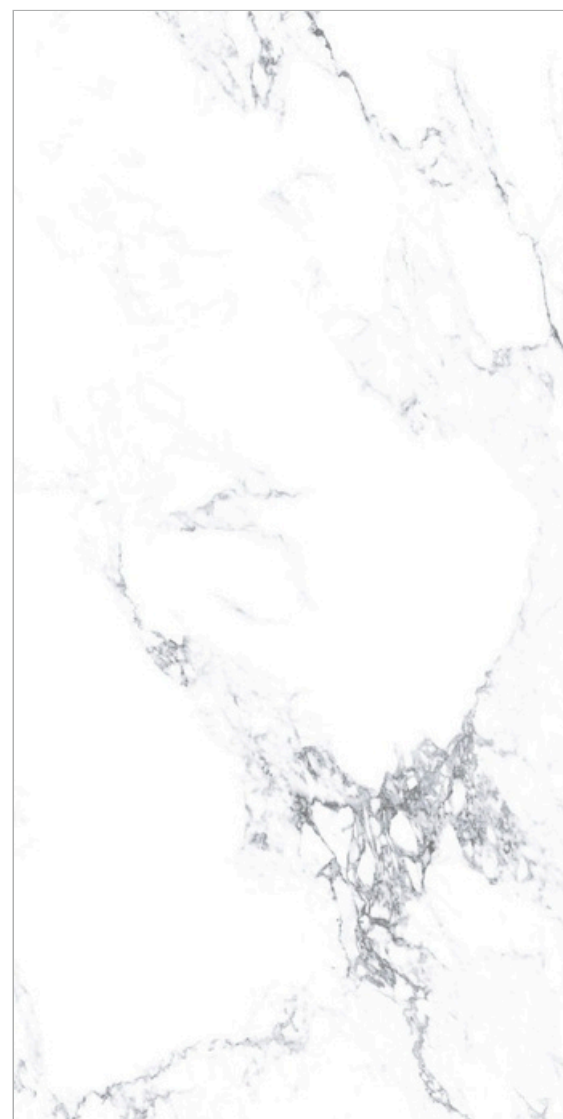

600x
1200mm | SURFACE
GLOSSY

CALACATTA ARRICK
WHITE

GLOSSY
COLLECTION

CALACATTA ARRICK
WHITE

600x
1200mm | SURFACE
GLOSSY

CALACATTA AURA
GREY

GLOSSY
COLLECTION

CALACATTA AURA
GREY