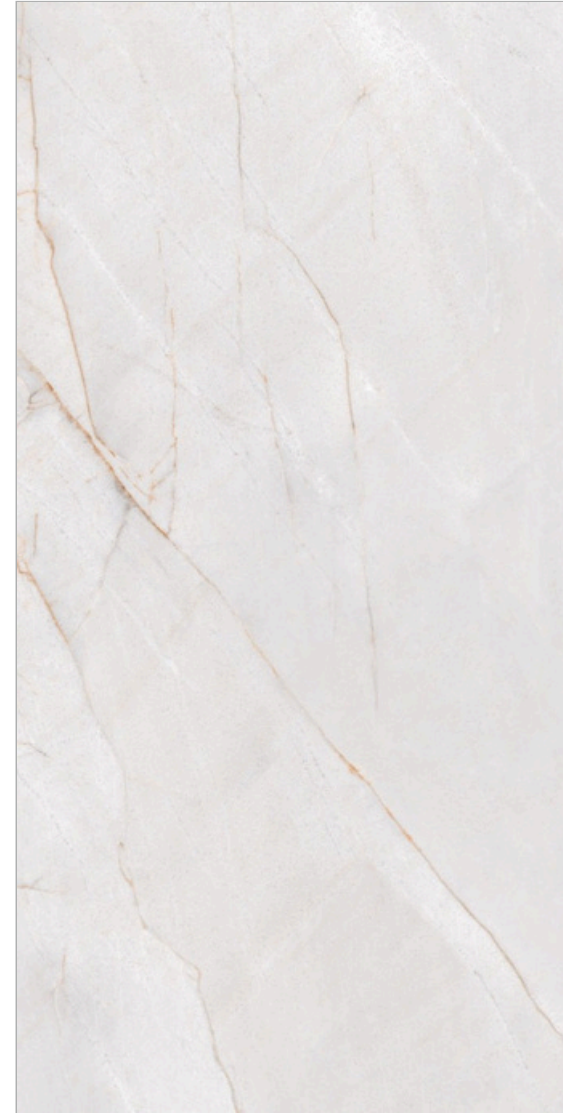

600x
1200mm | SURFACE
GLOSSY

TINUS
GREEN

GLOSSY
COLLECTION

TINUS
GREEN

600x
1200mm | SURFACE
GLOSSY

TRELLIO
MINK

GLOSSY
COLLECTION

TRELLIO
MINK