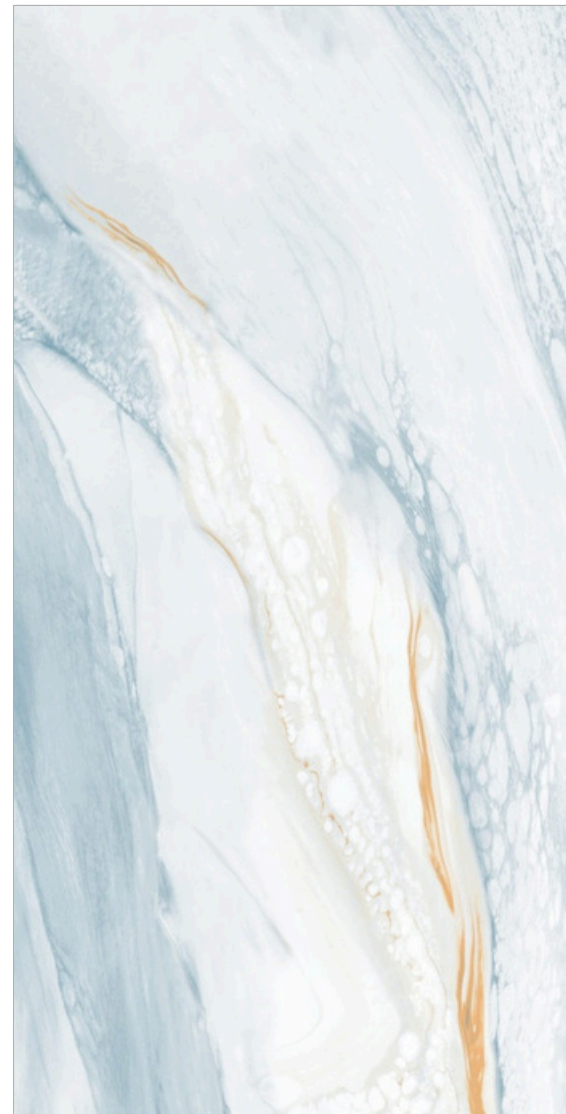

GLOSSY
COLLECTION

CRUST
GREE
N

600x
1200mm | SURFACE
GLOSSY