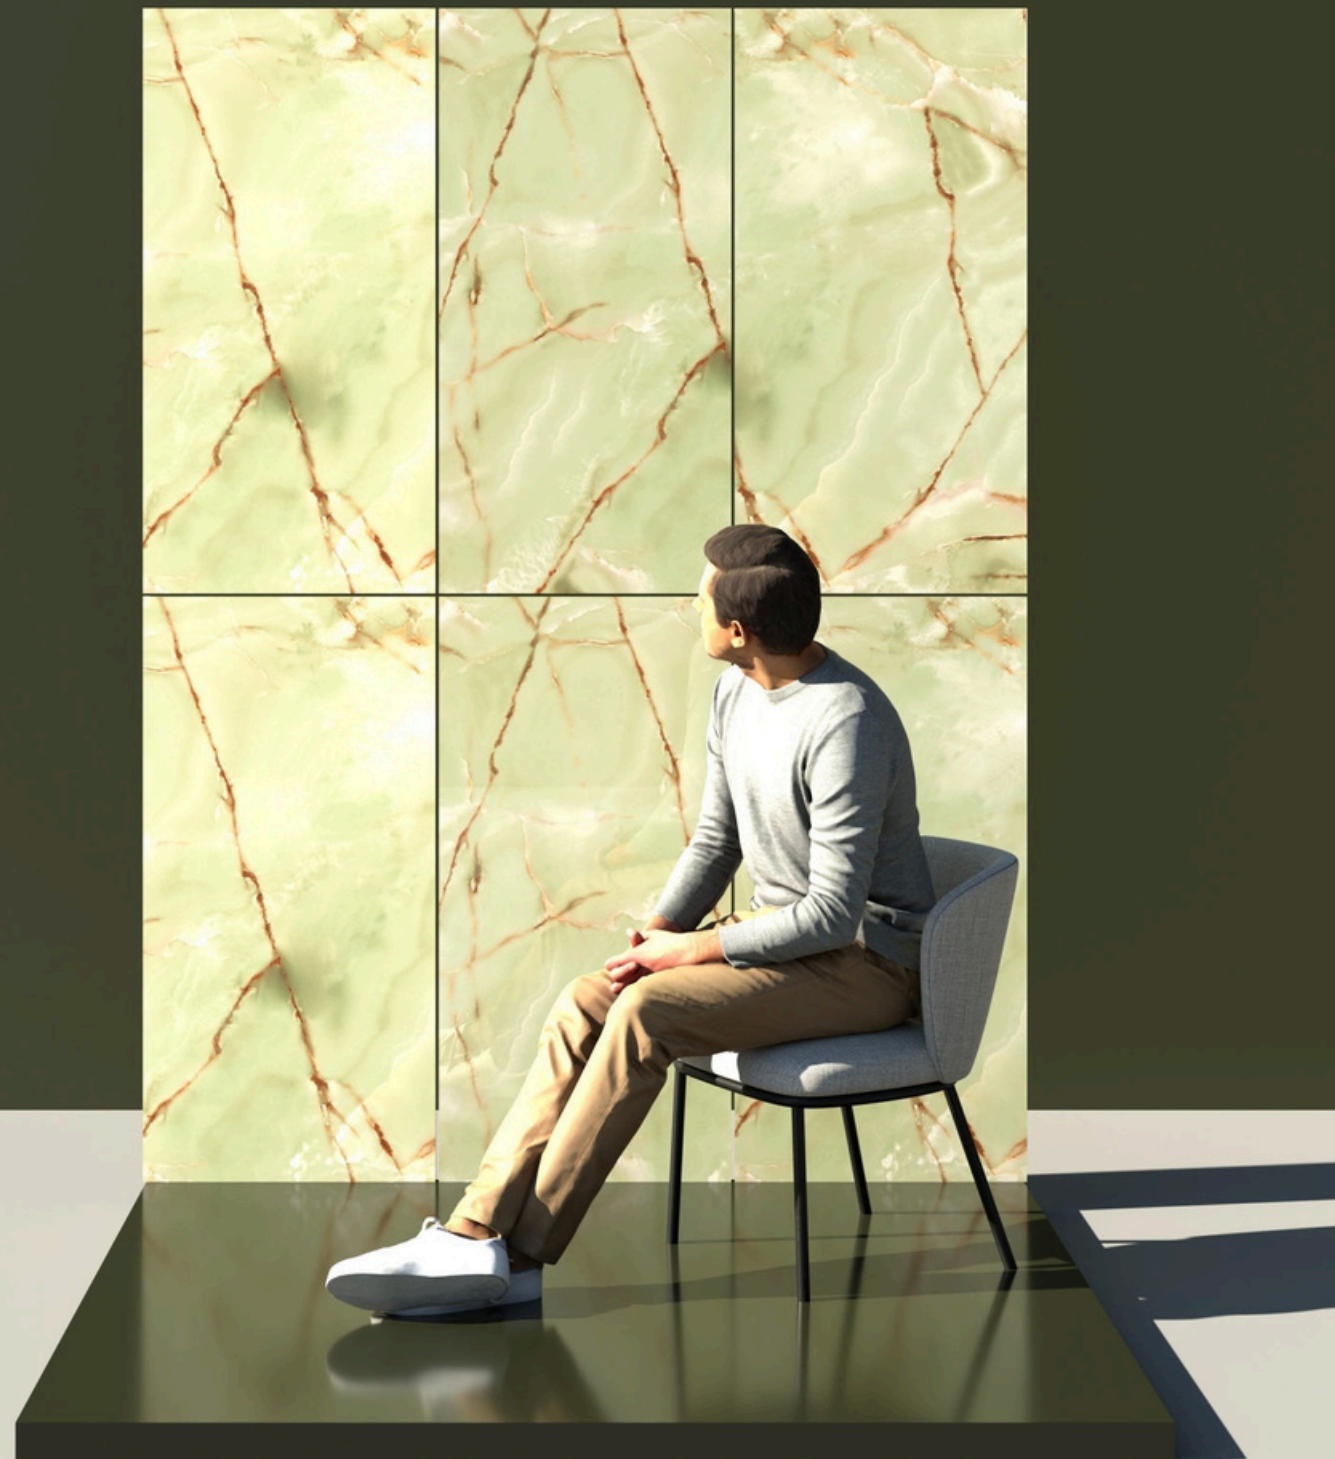

A COMPANY OF QUALITY

M K AND CO.

600×1200
GLOSSY

A PLACE
DEEPLY ENGAGED
IN THE CERAMIC
TRADITION.

GLOSSY COLLECTION

THE ESSENCE OF THE
PRODUCT IS EXPRESSED IN
THE SEARCH FOR BALANCE
BETWEEN IDEA AND FORM.

Inspired by the natural brilliance of Glossy Series is one of Our's most sophisticated collections due to its hyper-realistic design and its well-made finishes. The technological advances implemented by the multinational company in recent years have perfected not only the look, but also the technical performance of its products.