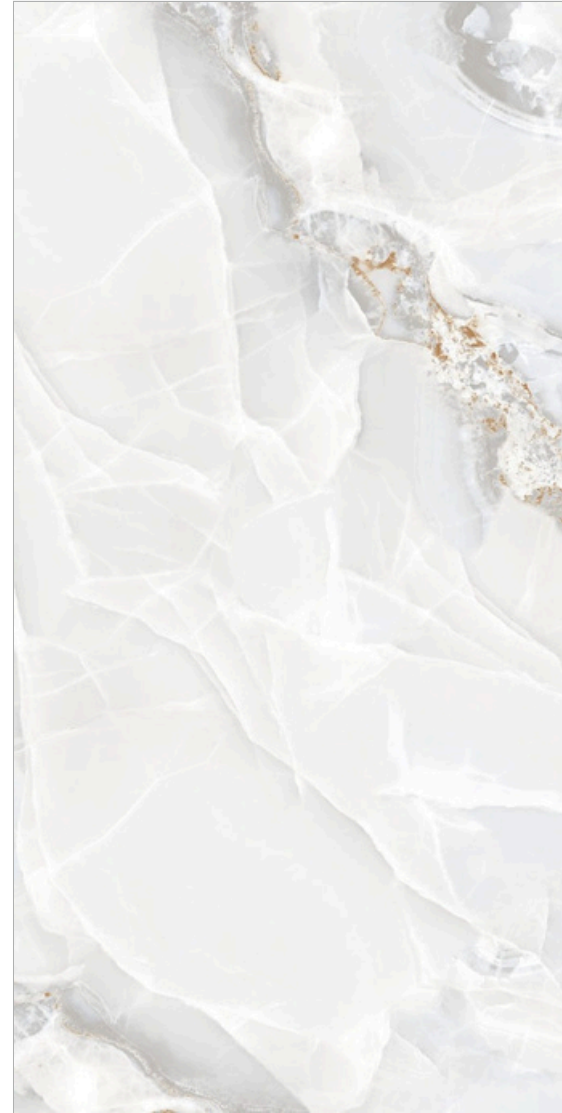

business service

ANASOL
BEIGE

GLOSSY
COLLECTION

ANASOL
BEIGE

600x
1200mm | SURFACE
GLOSSY

ANGELO ONYX
WHITE

GLOSSY
COLLECTION

ANGELO ONYX
WHITE