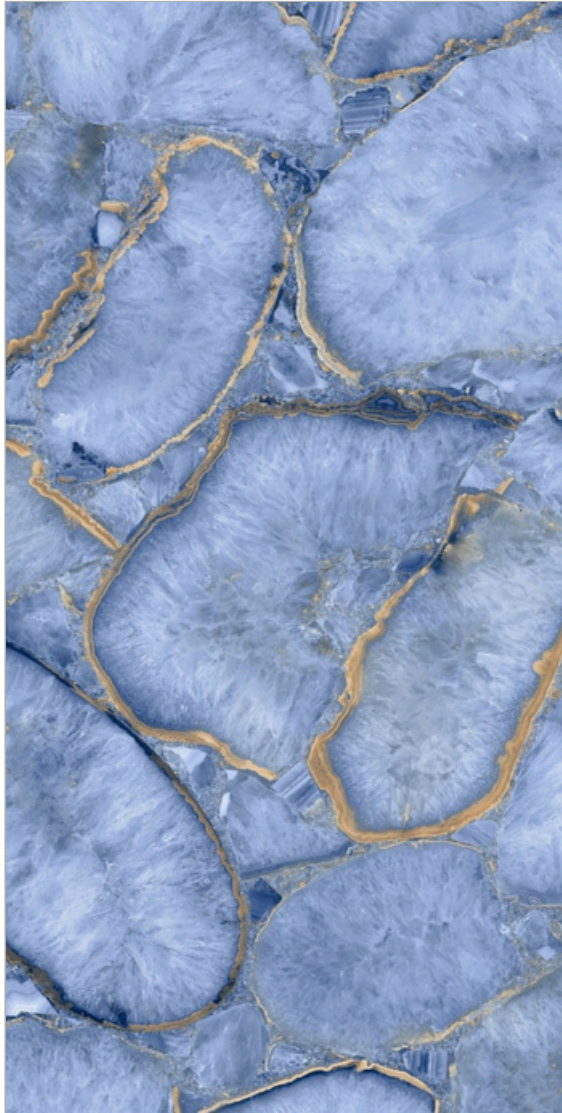

GLOSSY
COLLECTION

RUBY
BLUE

600x
1200mm | SURFACE
GLOSSY