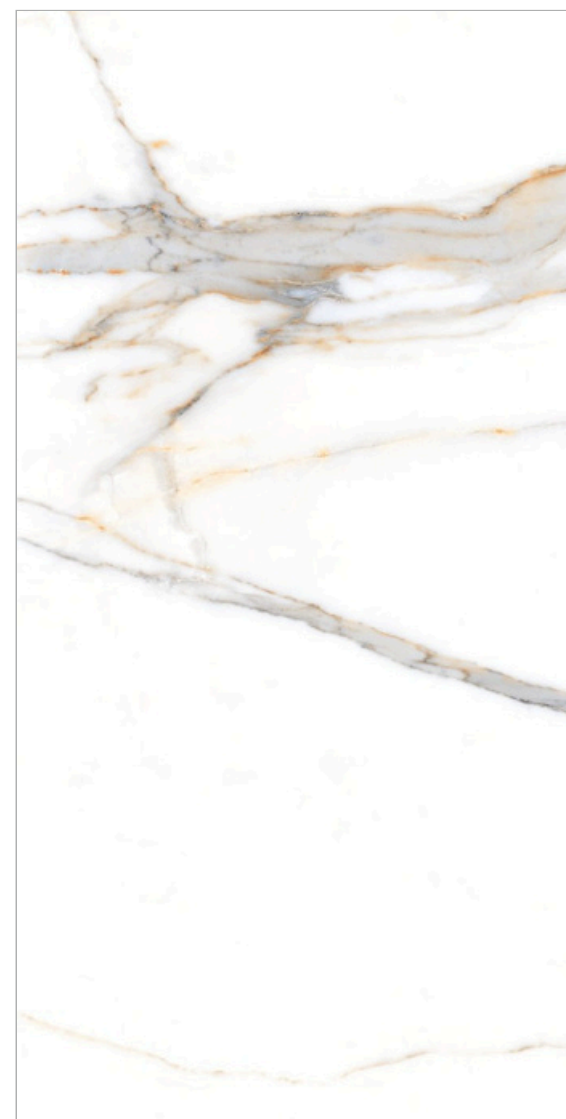

GLOSSY
COLLECTION

CALACATTA
CARNOLI

600x
1200mm | SURFACE
GLOSSY