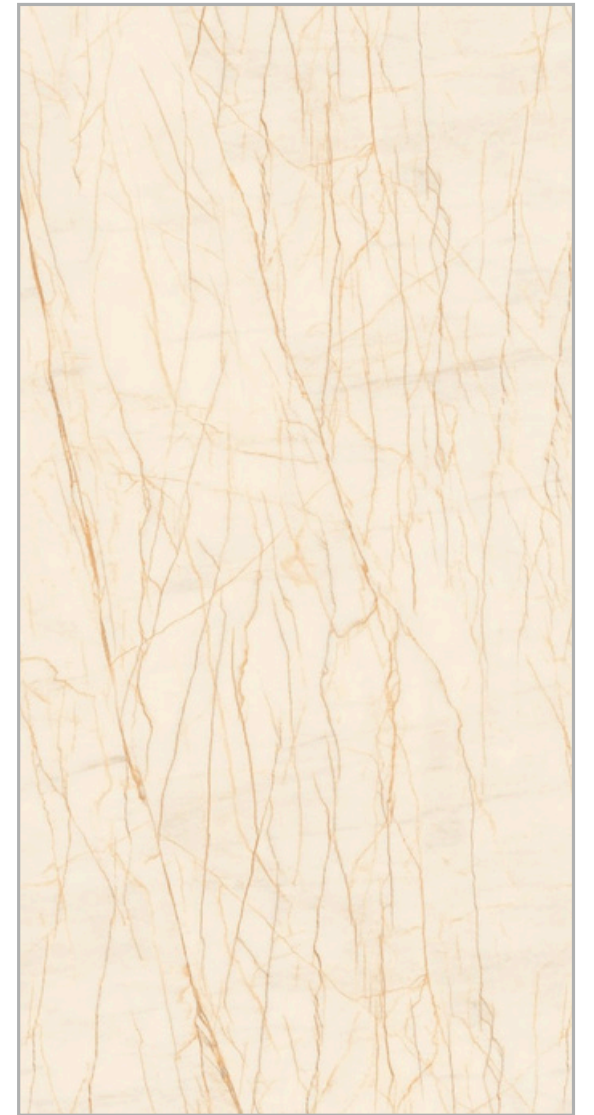

GLOSSY
COLLECTION

HAVOC
GOLD

600x
1200mm | SURFACE
GLOSSY