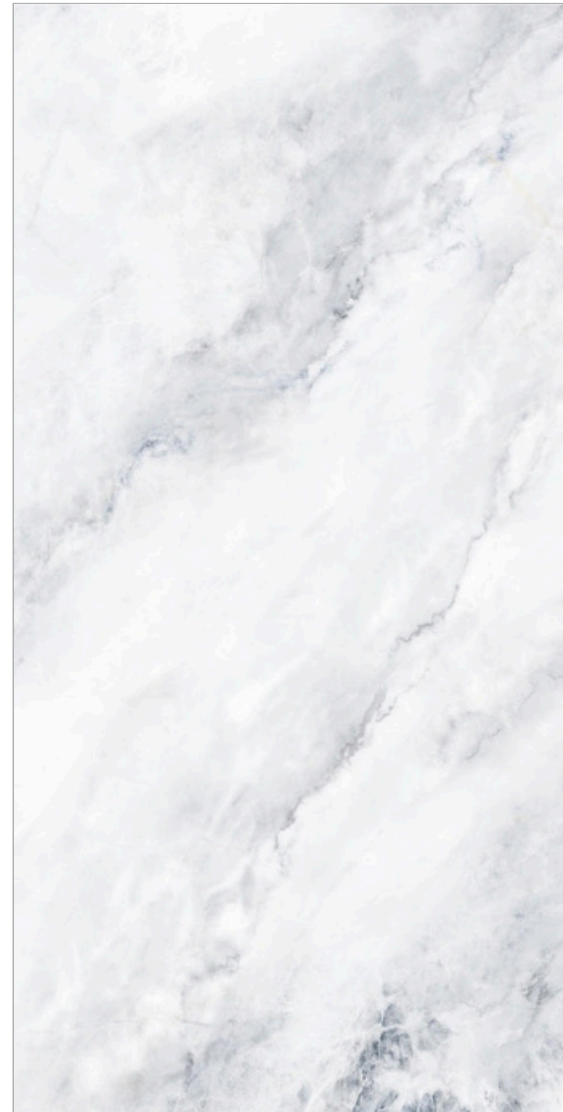

GLOSSY
COLLECTION

FUSION
GREY

600x
1200mm | SURFACE
GLOSSY