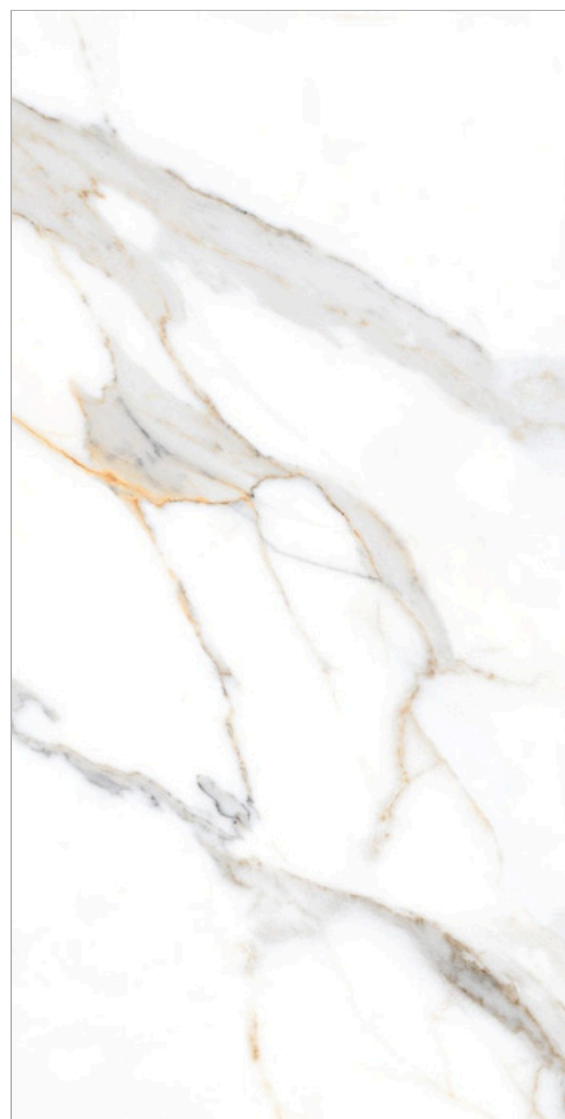

GLOSSY
COLLECTION

CALACATTA
CARNOLI

600x
1200mm | SURFACE
GLOSSY