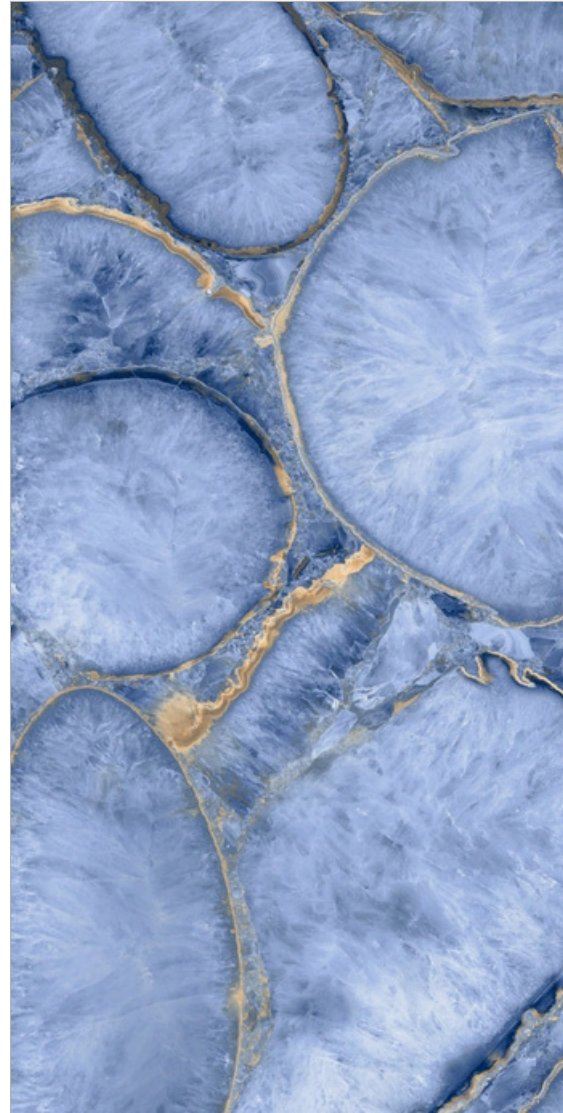

GLOSSY
COLLECTION

RUBY
BLUE

600x
1200mm | SURFACE
GLOSSY