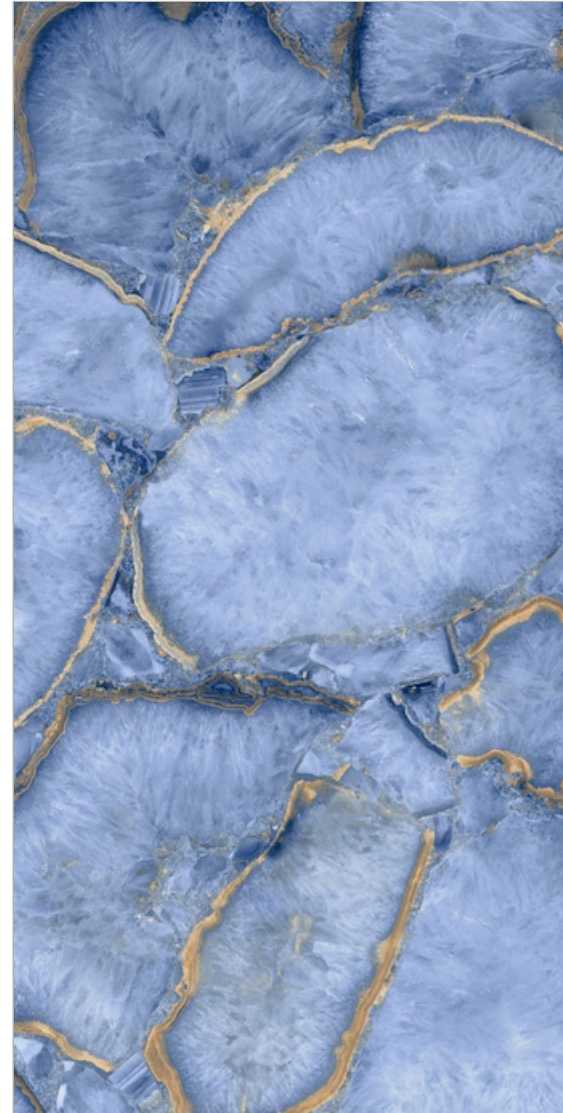

GLOSSY
COLLECTION

RUBY
BLUE

600x
1200mm | SURFACE
GLOSSY