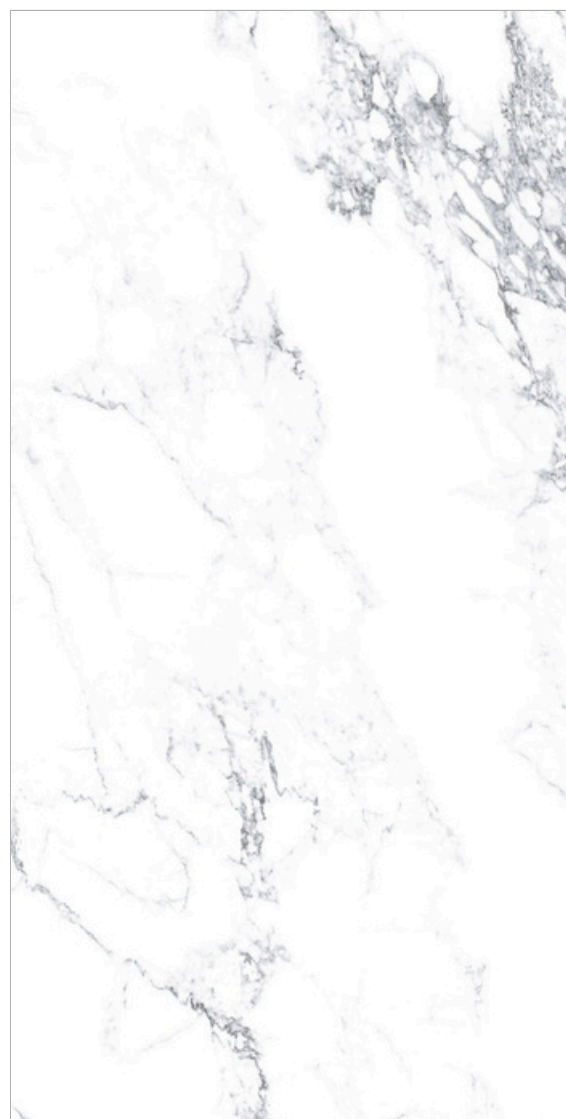

600x
1200mm | SURFACE
GLOSSY

CALACATTA ARRICK
WHITE

GLOSSY
COLLECTION

CALACATTA ARRICK
WHITE

600x
1200mm | SURFACE
GLOSSY

CALACATTA AURA
GREY

GLOSSY
COLLECTION

CALACATTA AURA
GREY