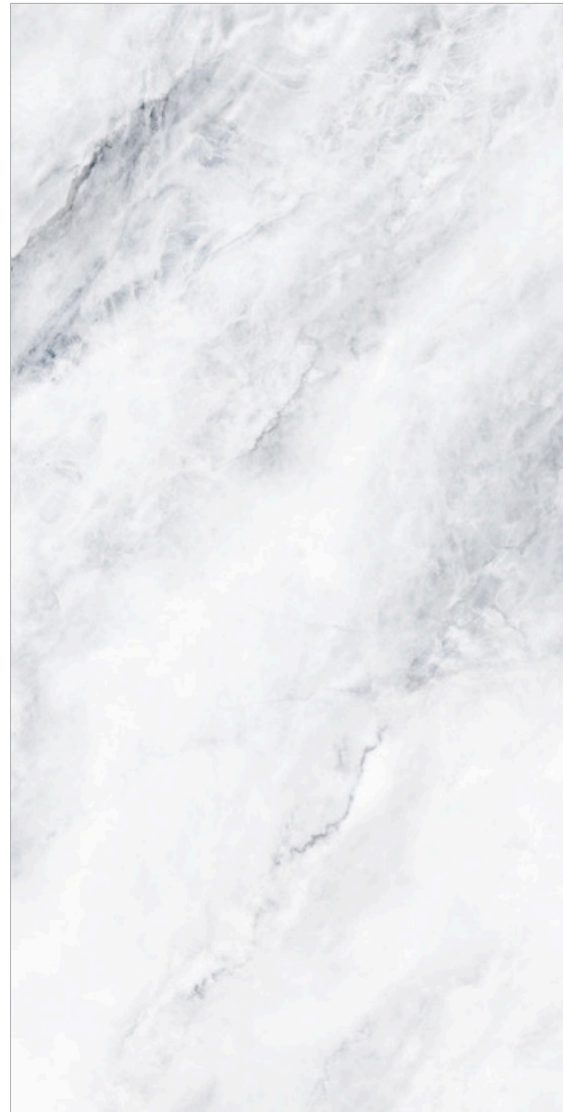

GLOSSY
COLLECTION

FUSION
GREY

600x
1200mm | SURFACE
GLOSSY