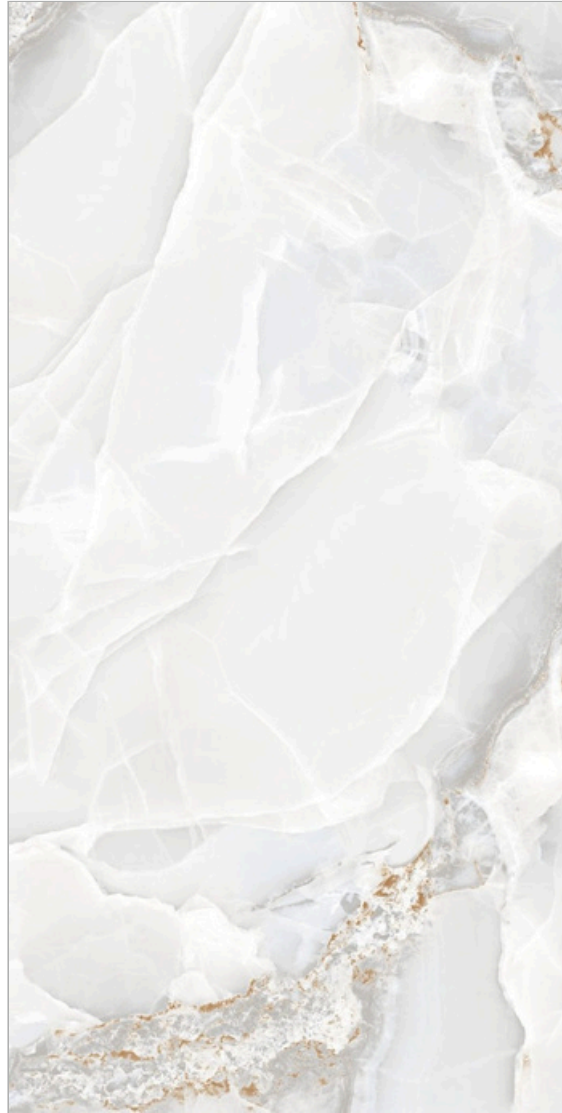

business service

ANASOL
BEIGE

GLOSSY
COLLECTION

ANASOL
BEIGE

600x
1200mm | SURFACE
GLOSSY

ANGELO ONYX
WHITE

GLOSSY
COLLECTION

ANGELO ONYX
WHITE