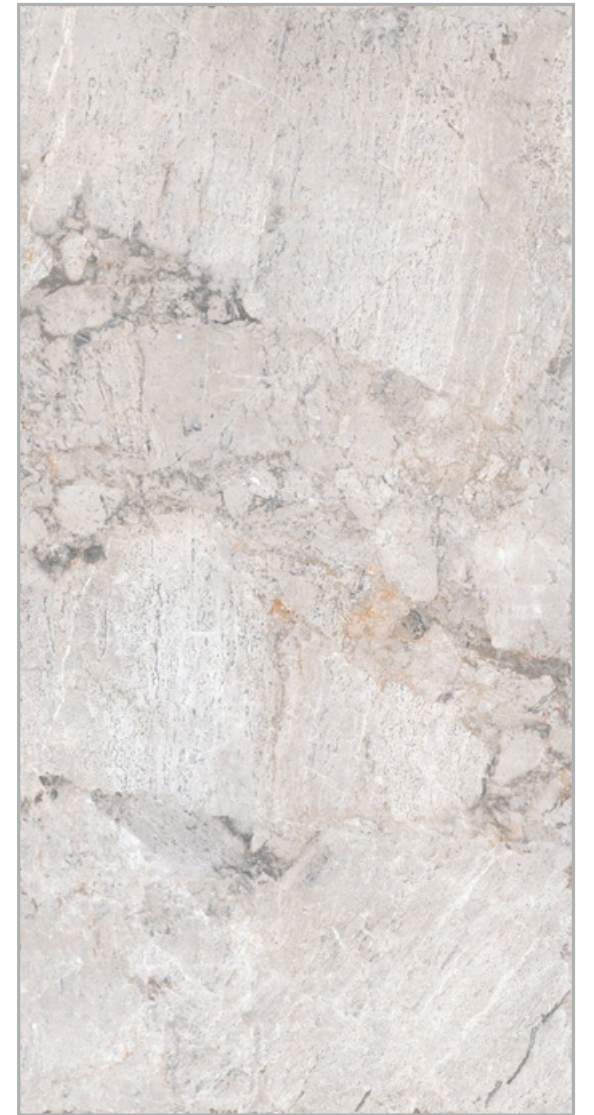

600x
1200mm

SURFACE
GLOSSY

MERRICK FRENCH
BIANCO

GLOSSY
COLLECTION

MERRICK FRENCH
BIANCO

600x
1200mm | SURFACE
GLOSSY

MORRIS
GREY

GLOSSY
COLLECTION