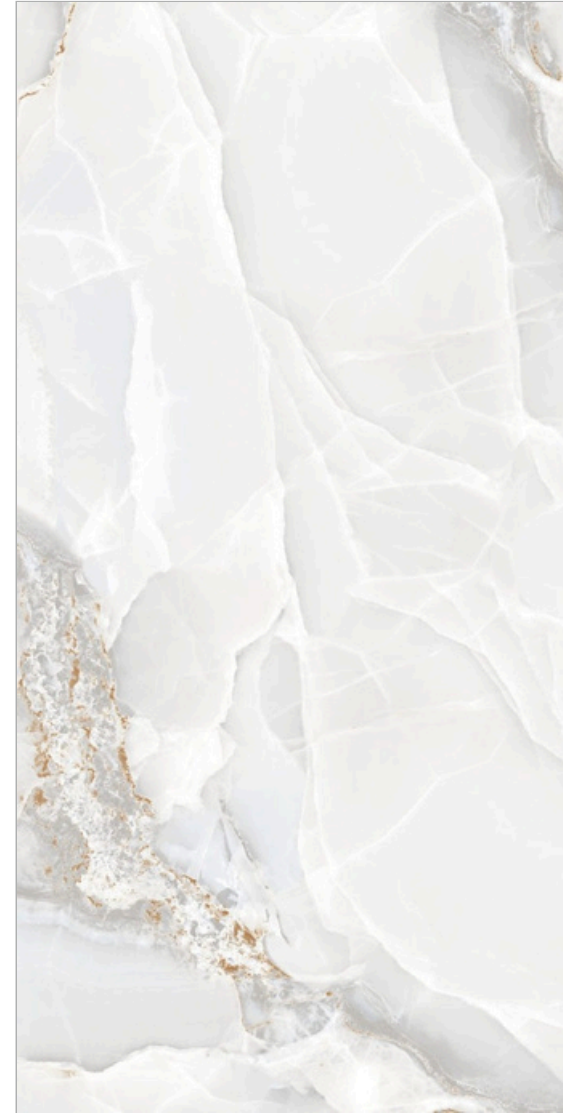

business service

ANASOL
BEIGE

GLOSSY
COLLECTION

ANASOL
BEIGE

600x
1200mm | SURFACE
GLOSSY

ANGELO ONYX
WHITE

GLOSSY
COLLECTION

ANGELO ONYX
WHITE