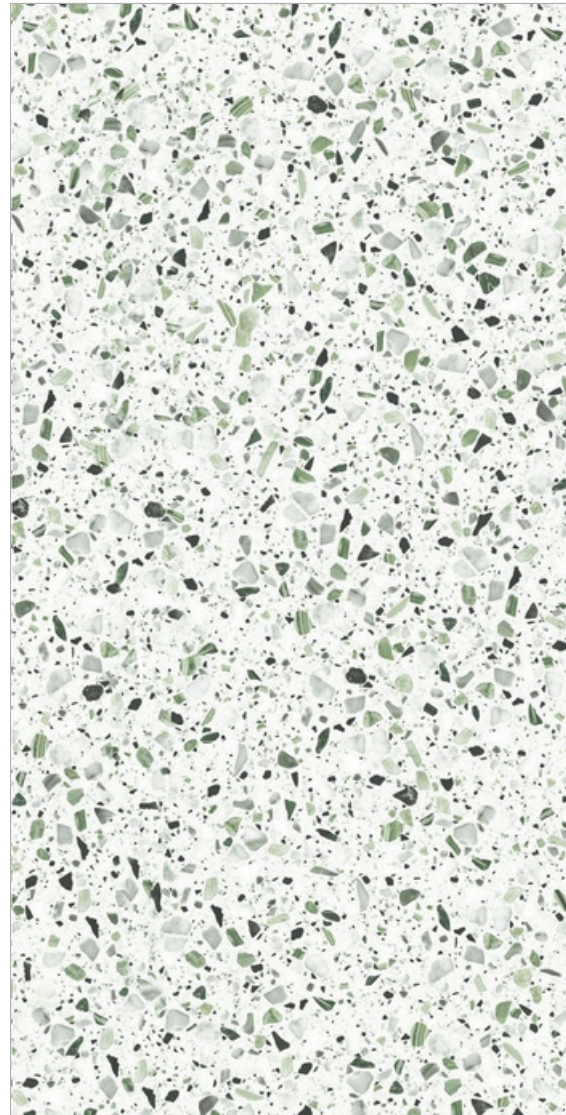

GLOSSY
COLLECTION

INCREDIC COSMIC
LATTE

600x
1200mm

SURFACE
GLOSSY

LIEM
PISTA

GLOSSY
COLLECTION

LIEM
PISTA

600x
1200mm