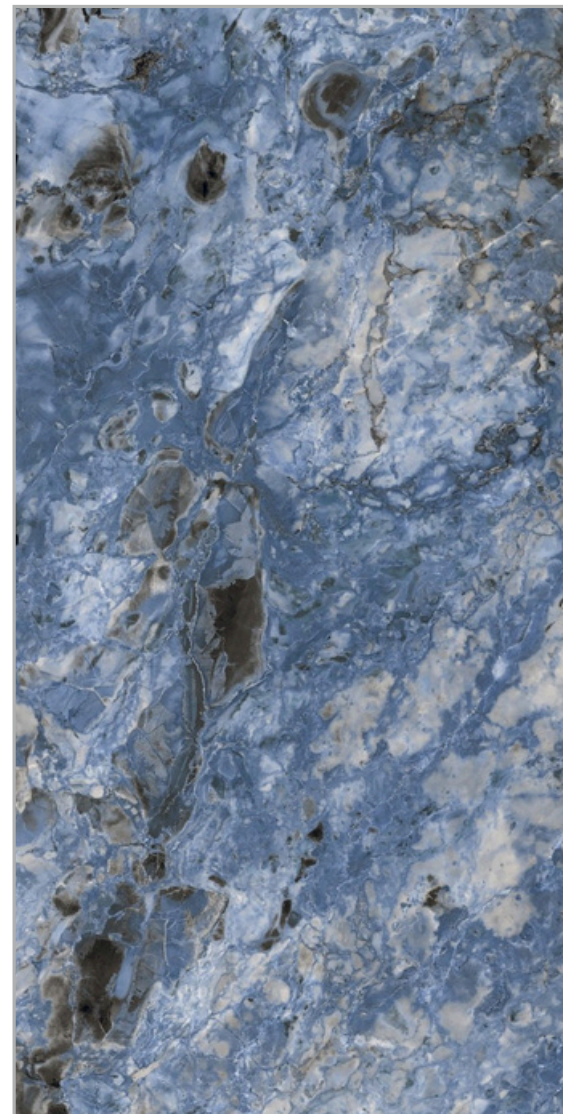

HIGH
GLOSS
COLLECTION

EXOTIC
AZUL

600x
1200mm

SURFACE
HIGH GLOSS

« BACK TO INDEX