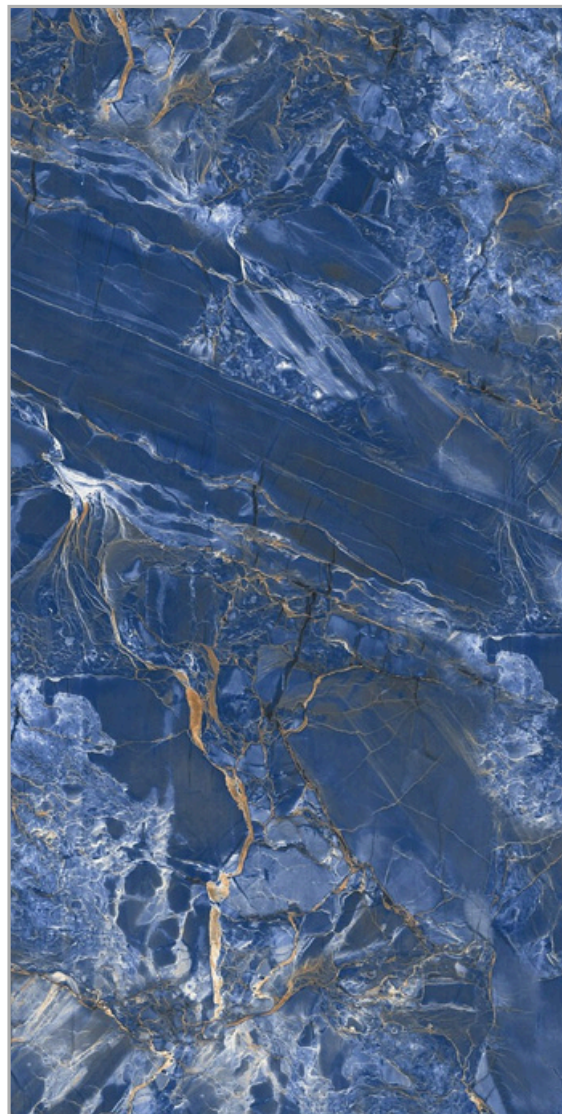

HIGH
GLOSS
COLLECTION

KINAWA
BROWN

600x
1200mm

SURFACE
HIGH GLOSS

« BACK TO INDEX

LAVA
BLUE

HIGH
GLOSS
COLLECTION

LAVA
BLUE