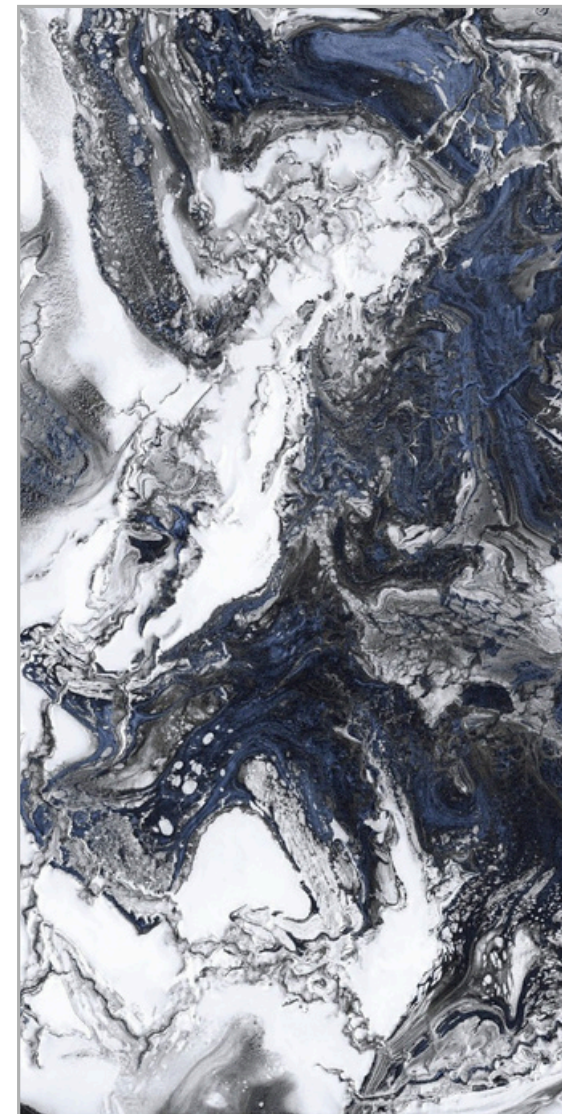

HIGH
GLOSS
COLLECTION

600x
1200mm

SURFACE
HIGH GLOSS