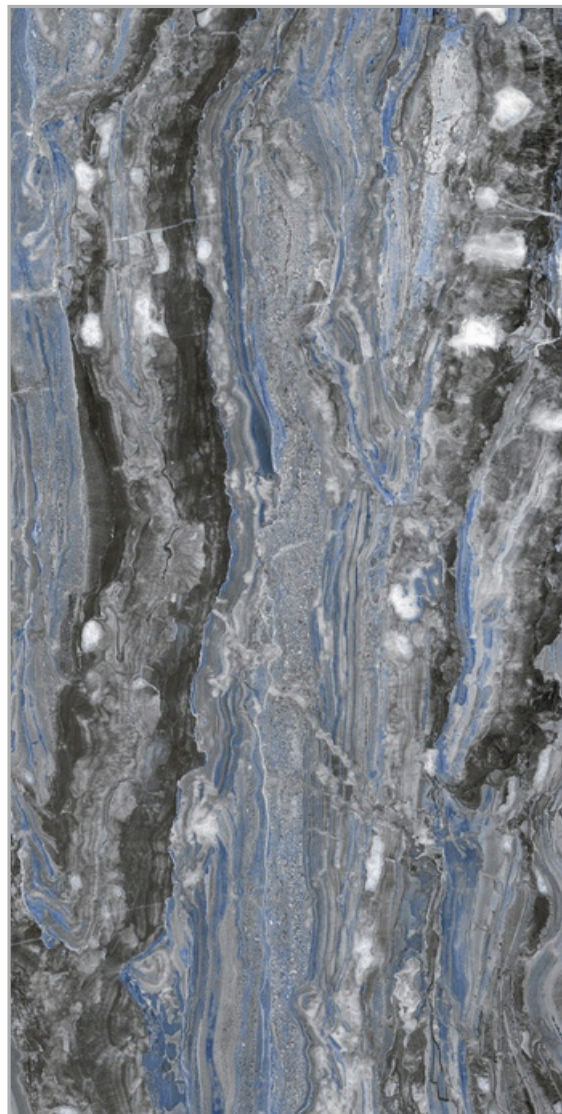

600x
1200mm

SURFACE
HIGH GLOSS

« BACK TO INDEX

MARVEL
AQUA

HIGH
GLOSS
COLLECTION

MARVEL
AQUA

600x
1200mm

SURFACE
HIGH GLOSS