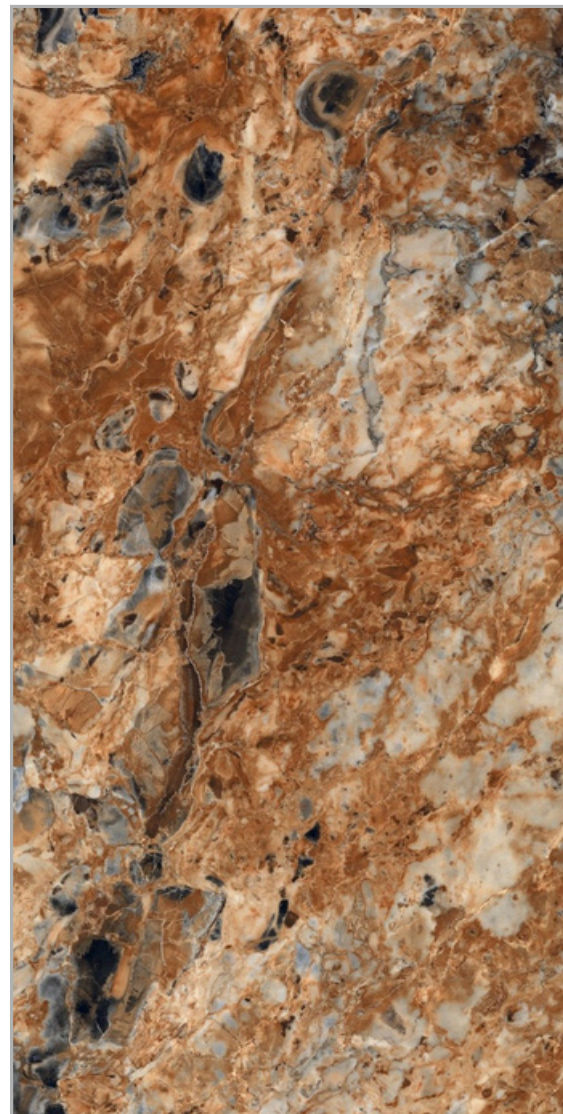

EXOTIC
AZUL

HIGH
GLOSS
COLLECTION

EXOTIC
AZUL

600x
1200mm

SURFACE
HIGH GLOSS

« BACK TO INDEX

EXOTIC
GOLD

HIGH
GLOSS
COLLECTION