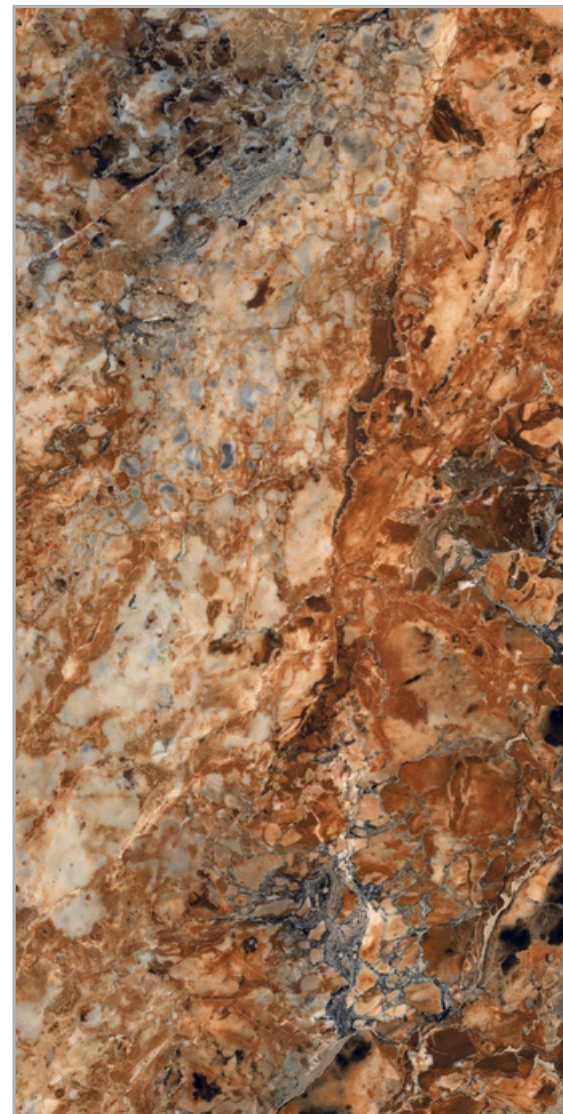

EXOTIC
AZUL

HIGH
GLOSS
COLLECTION

EXOTIC
AZUL

600x
1200mm

SURFACE
HIGH GLOSS

« BACK TO INDEX

EXOTIC
GOLD

HIGH
GLOSS
COLLECTION