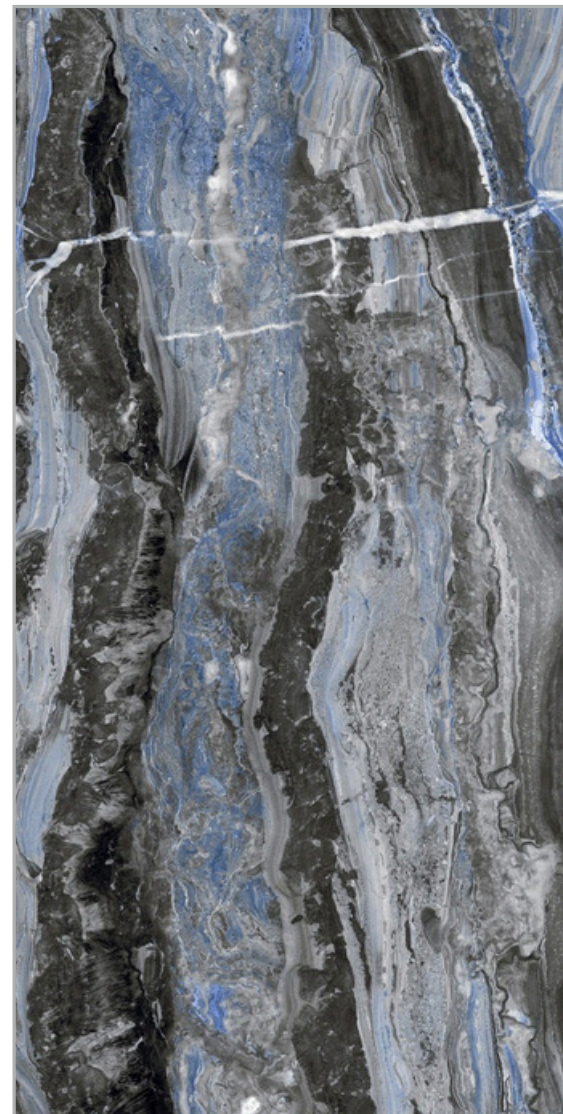

HIGH
GLOSS
COLLECTION

MARVEL
AQUA

600x
1200mm

SURFACE
HIGH GLOSS

« BACK TO INDEX