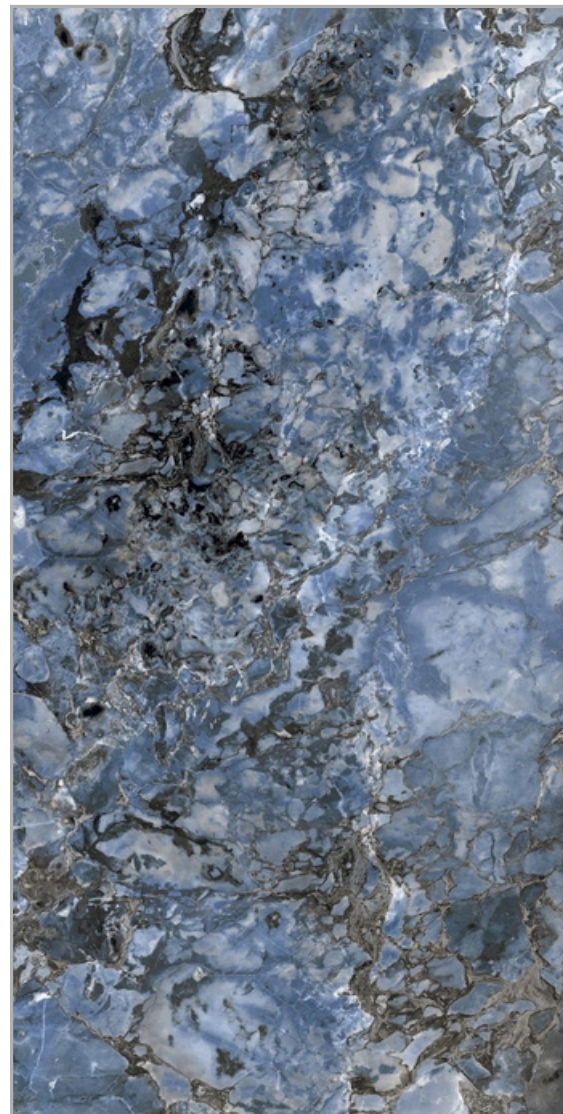

HIGH
GLOSS
COLLECTION

EXOTIC
AZUL

600x
1200mm

SURFACE
HIGH GLOSS

« BACK TO INDEX