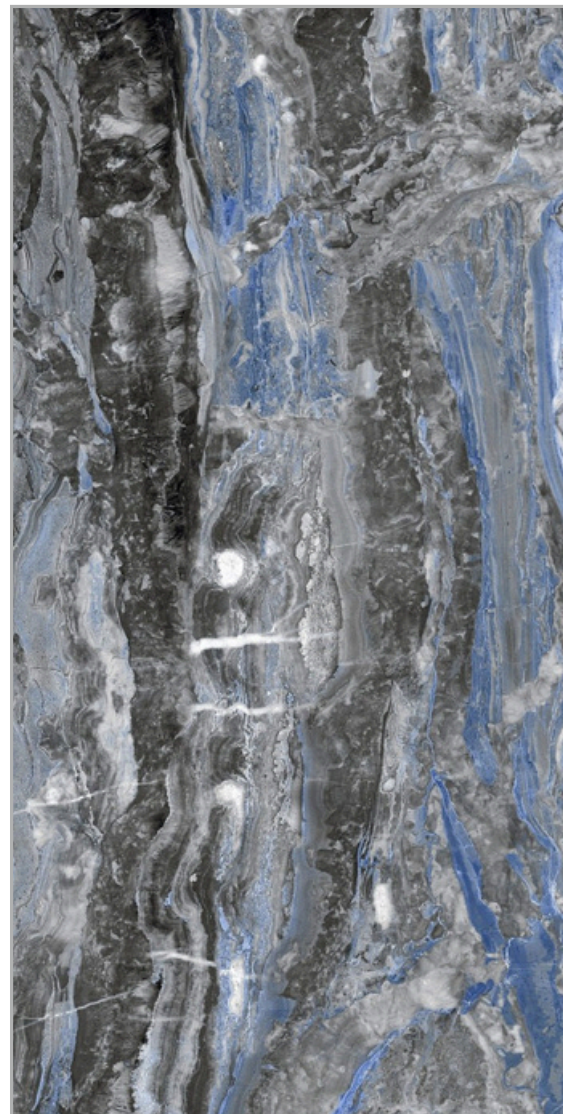

600x
1200mm

SURFACE
HIGH GLOSS

« BACK TO INDEX

MARVEL
AQUA

HIGH
GLOSS
COLLECTION

MARVEL
AQUA

600x
1200mm

SURFACE
HIGH GLOSS