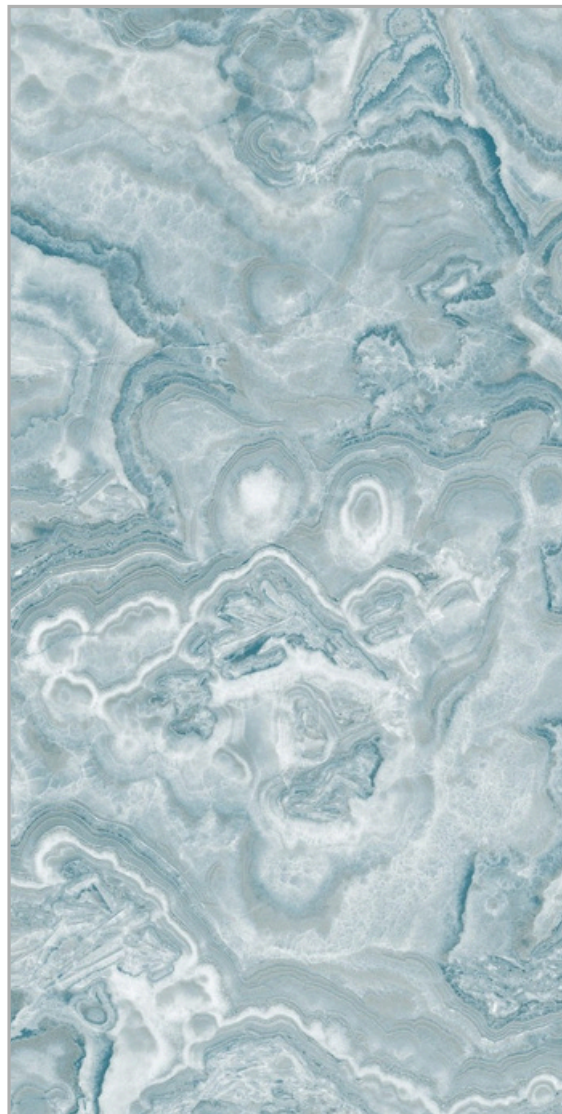

HIGH
GLOSS
COLLECTION

MASTON
TEAL BLUE

600x
1200mm

SURFACE
HIGH GLOSS

« BACK TO INDEX

NAIROBI
AZUL

HIGH
GLOSS
COLLECTION

NAIROBI
AZUL