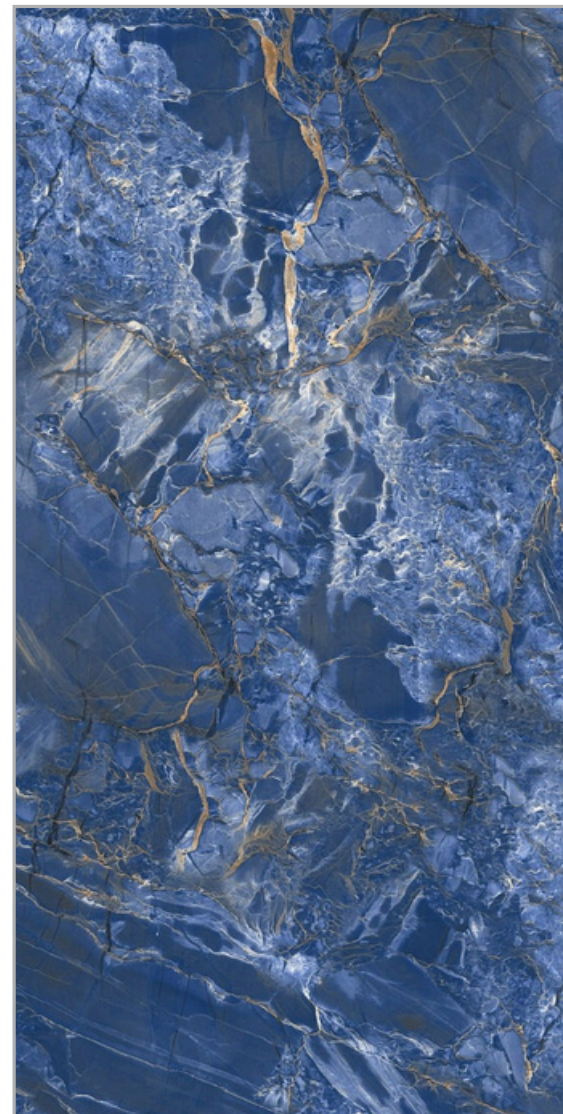

HIGH
GLOSS
COLLECTION

KINAWA
BROWN

600x
1200mm

SURFACE
HIGH GLOSS

« BACK TO INDEX

LAVA
BLUE

HIGH
GLOSS
COLLECTION

LAVA
BLUE