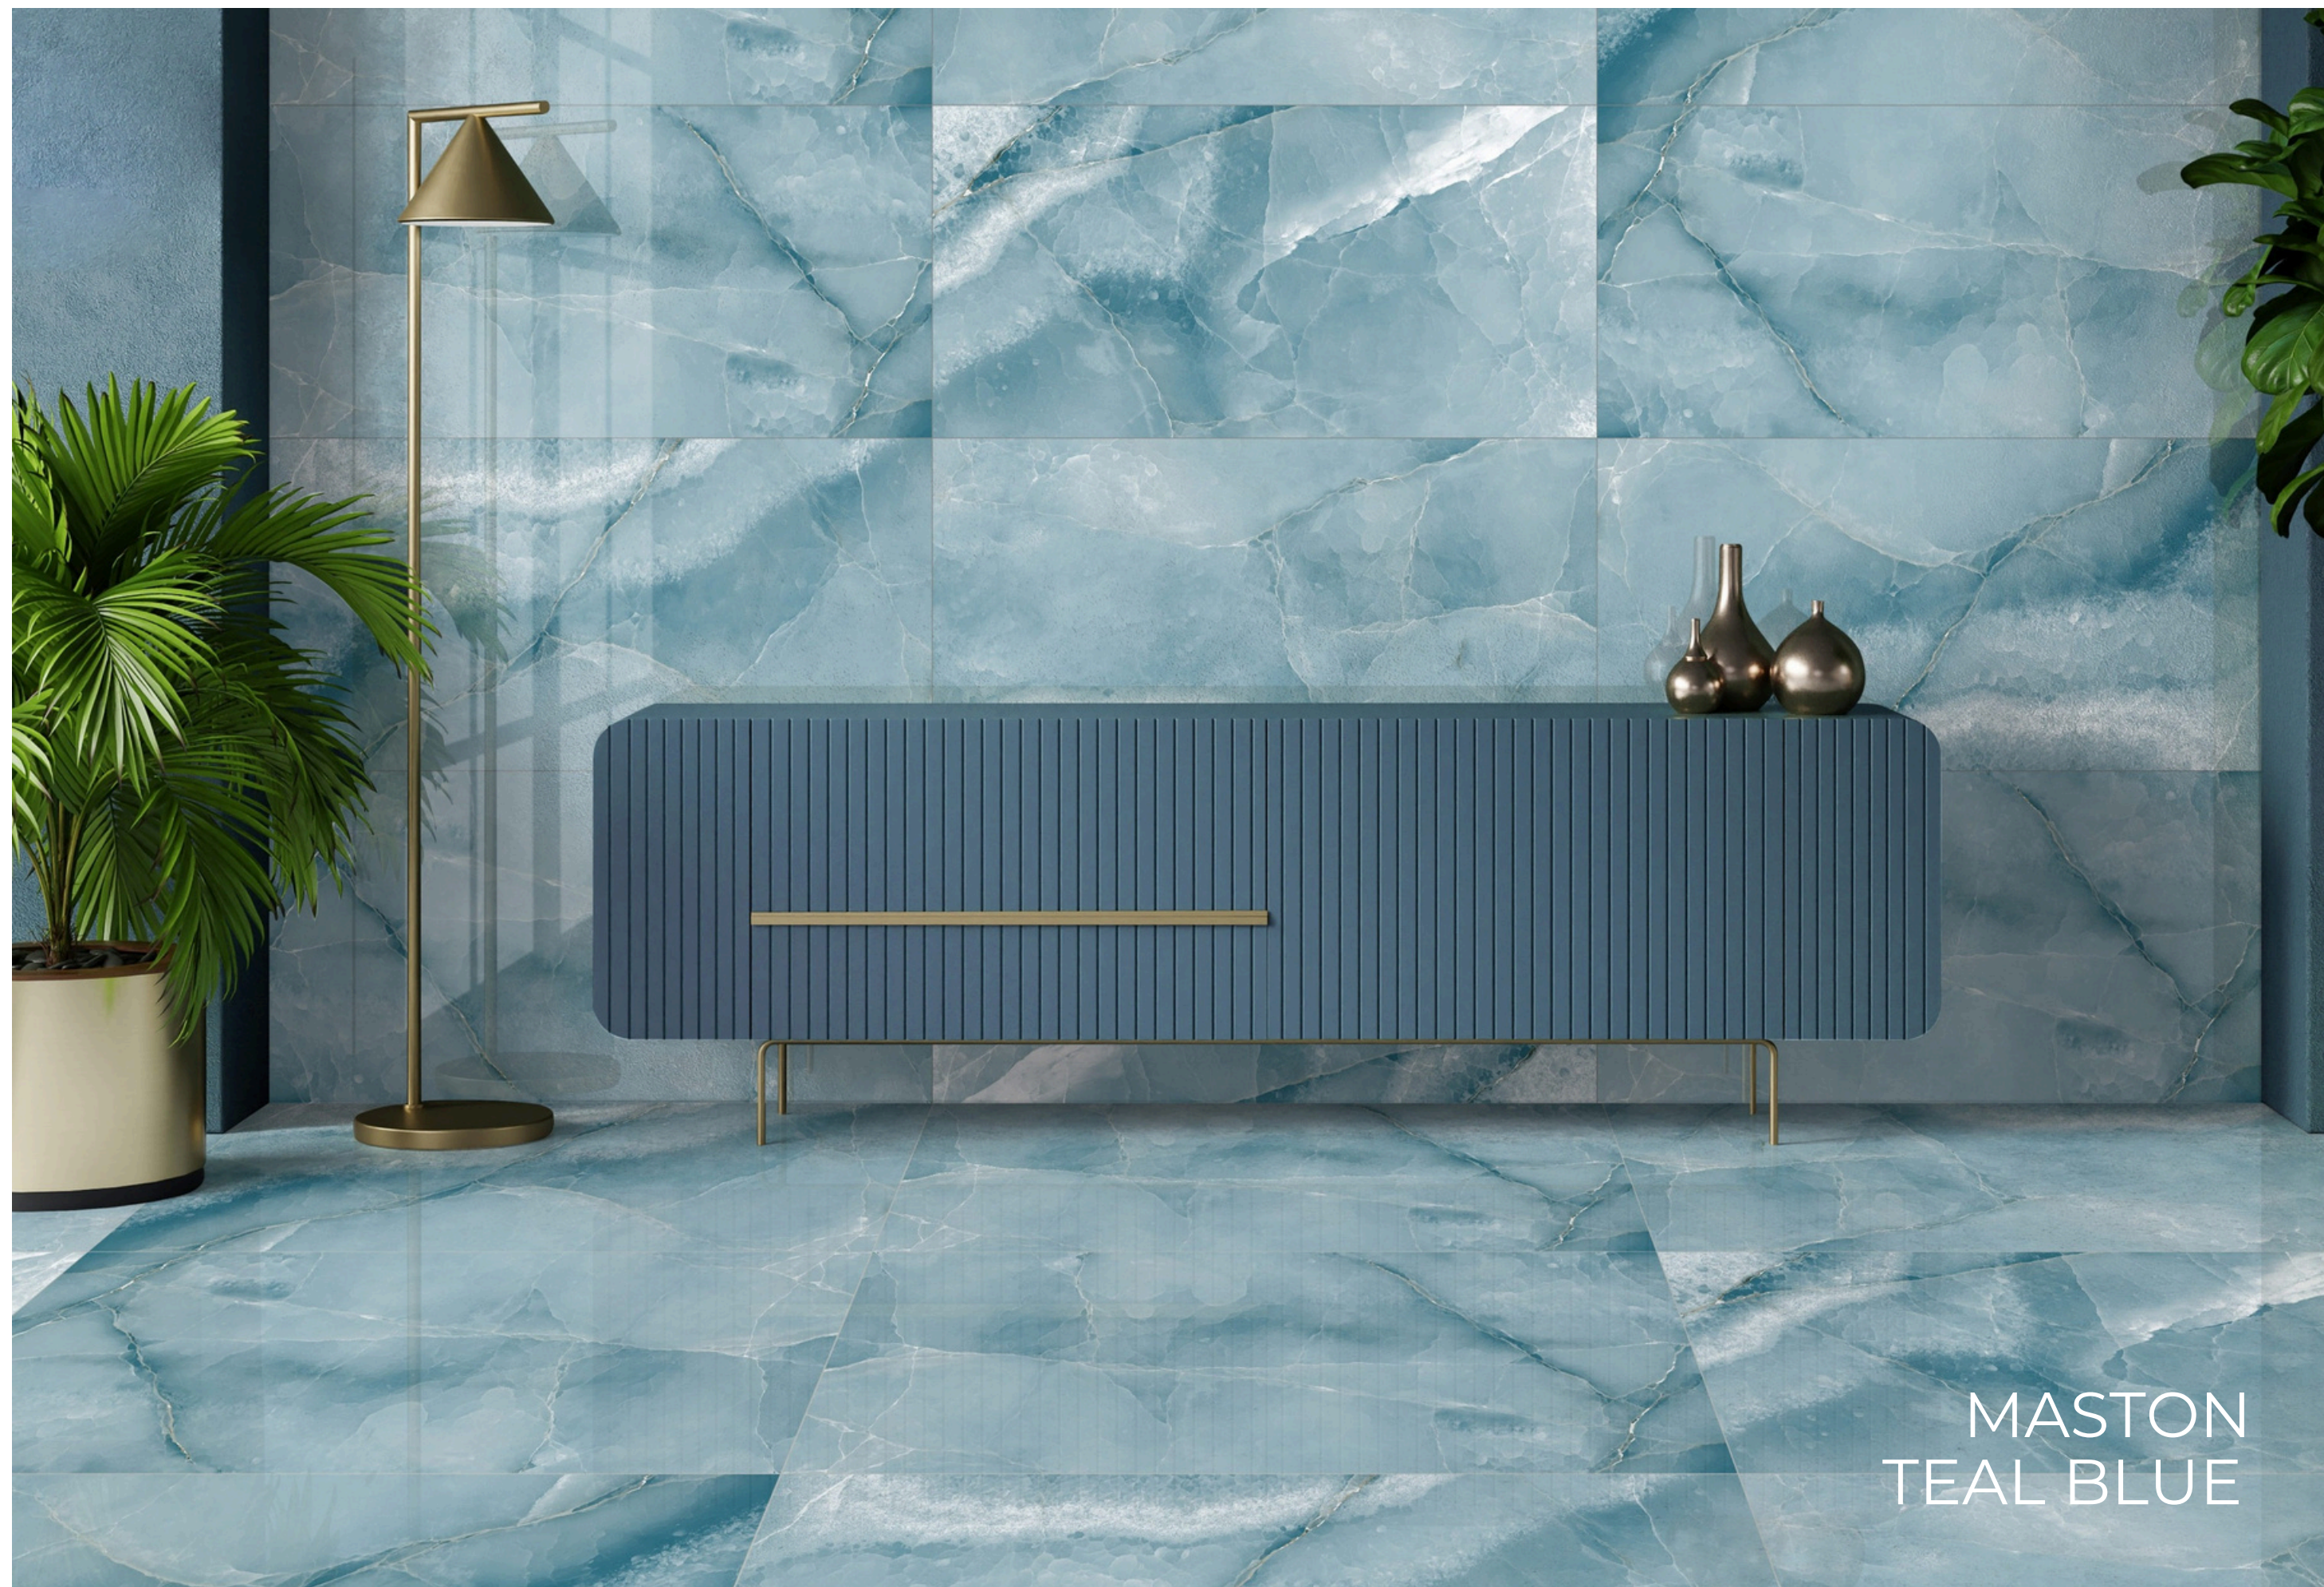

600x
1200mm

SURFACE
HIGH GLOSS

« BACK TO INDEX

MARVEL
AQUA

HIGH
GLOSS
COLLECTION

MARVEL
AQUA

600x
1200mm

SURFACE
HIGH GLOSS

« BACK TO INDEX

MARVEL
BROWN

HIGH
GLOSS
COLLECTION

MARVEL
BROWN

600x
1200mm

SURFACE
HIGH GLOSS

« BACK TO INDEX

MASTON
TEAL BLUE