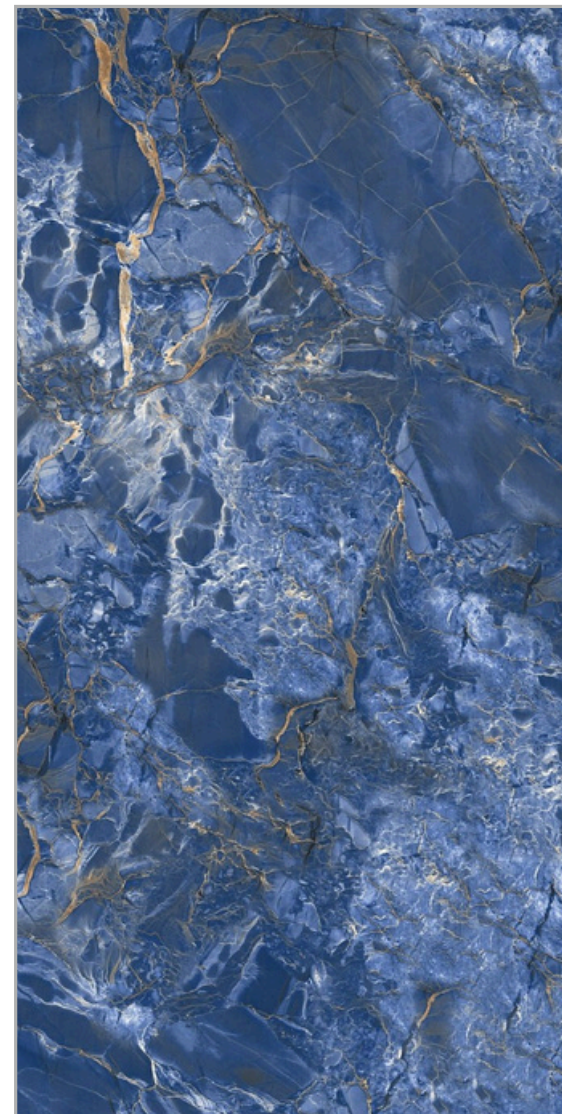

HIGH
GLOSS
COLLECTION

KINAWA
BROWN

600x
1200mm

SURFACE
HIGH GLOSS

« BACK TO INDEX

LAVA
BLUE

HIGH
GLOSS
COLLECTION

LAVA
BLUE