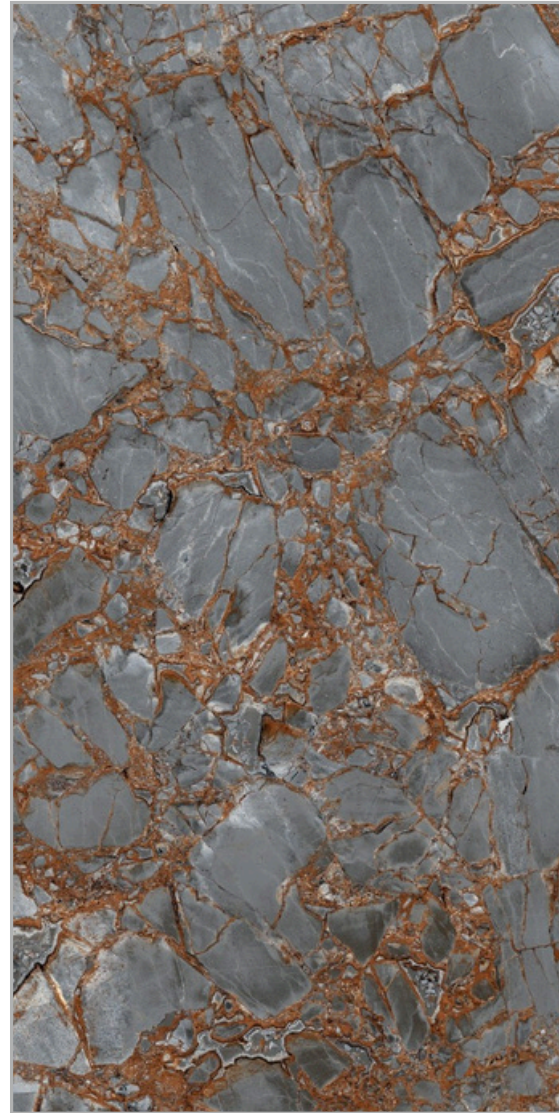

HIGH
GLOSS
COLLECTION

600x
1200mm

SURFACE
HIGH GLOSS