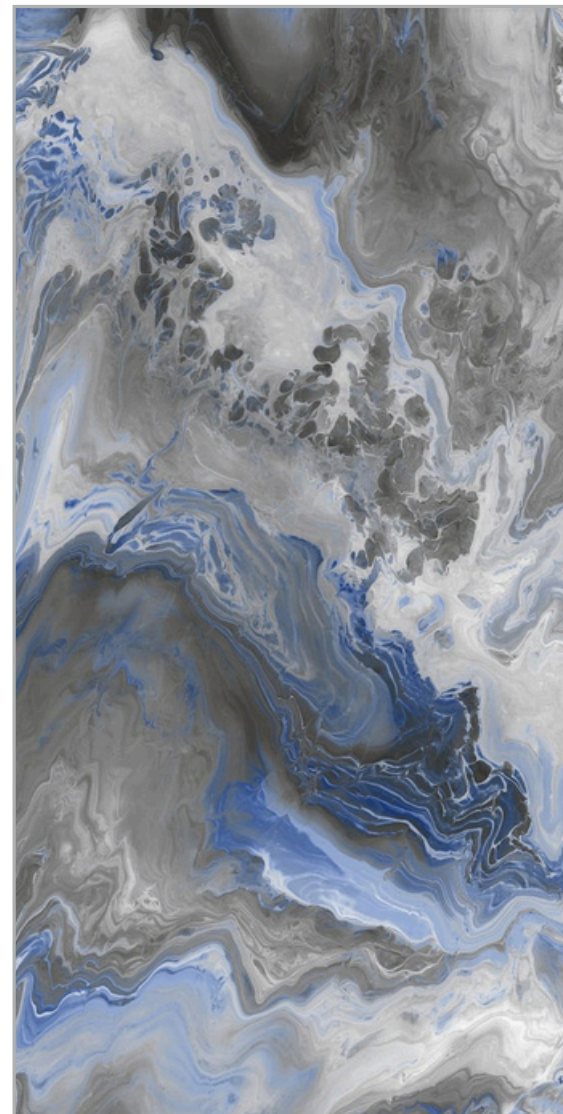

HIGH
GLOSS
COLLECTION

KINAWA
AZUL

600x
1200mm

SURFACE
HIGH GLOSS

« BACK TO INDEX