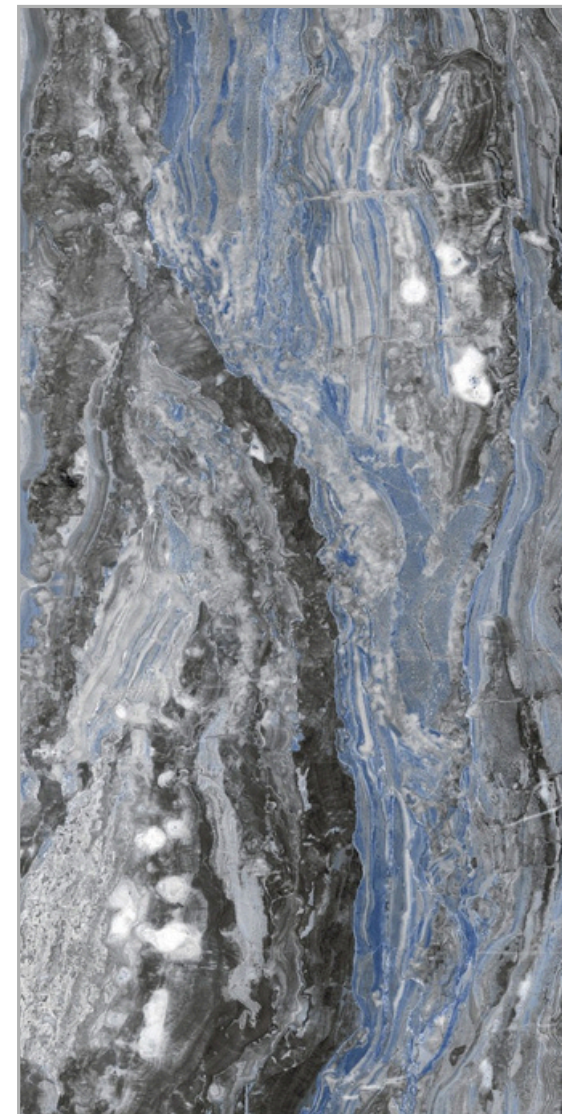

600x
1200mm

SURFACE
HIGH GLOSS

« BACK TO INDEX

MARVEL
AQUA

HIGH
GLOSS
COLLECTION

MARVEL
AQUA

600x
1200mm

SURFACE
HIGH GLOSS