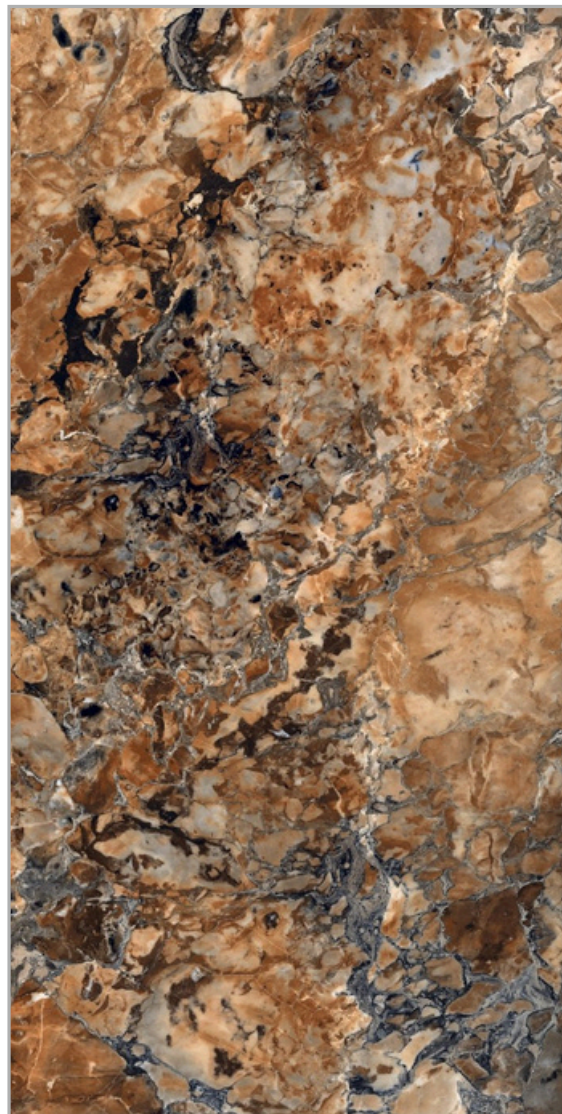

EXOTIC
AZUL

HIGH
GLOSS
COLLECTION

EXOTIC
AZUL

600x
1200mm

SURFACE
HIGH GLOSS

« BACK TO INDEX

EXOTIC
GOLD

HIGH
GLOSS
COLLECTION