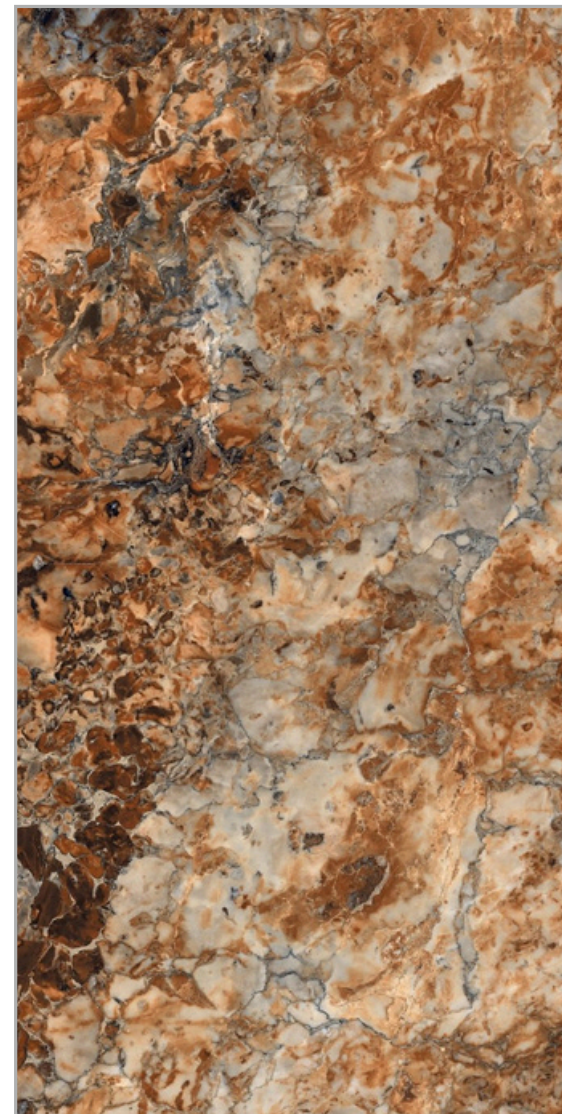

EXOTIC
AZUL

HIGH
GLOSS
COLLECTION

EXOTIC
AZUL

600x
1200mm

SURFACE
HIGH GLOSS

« BACK TO INDEX

EXOTIC
GOLD

HIGH
GLOSS
COLLECTION