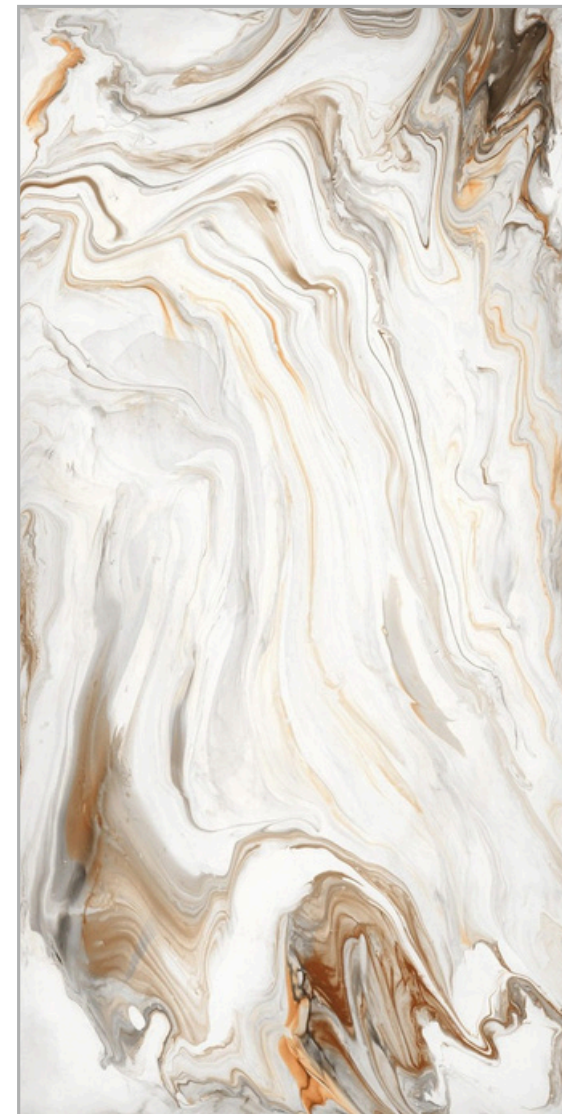

600x
1200mm

SURFACE
HIGH GLOSS

« BACK TO INDEX

INFINITY
BROWN

HIGH
GLOSS
COLLECTION

INFINITY
BROWN

600x
1200mm

SURFACE
HIGH GLOSS