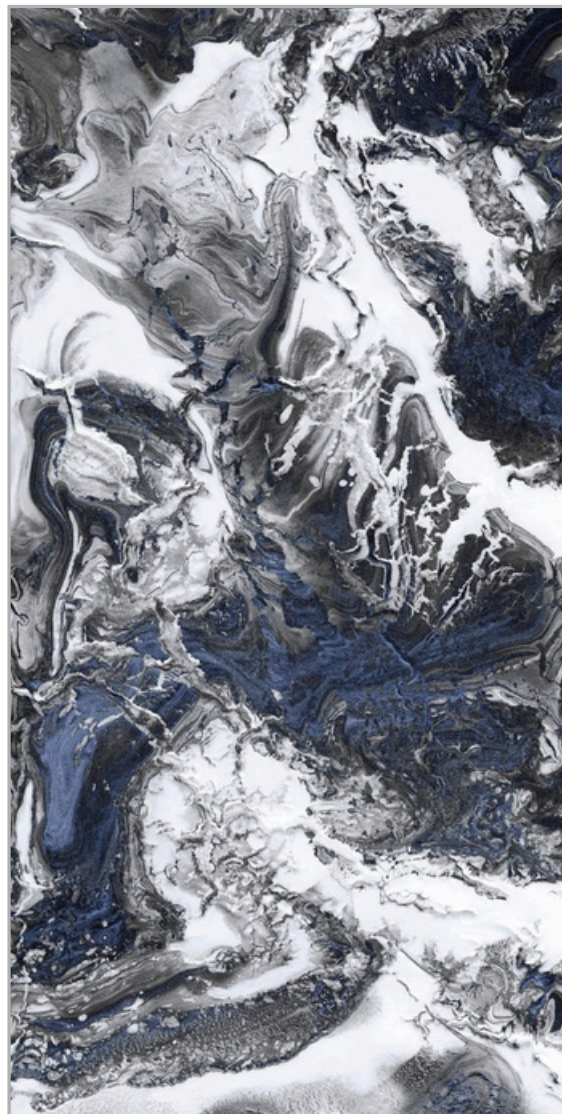

HIGH
GLOSS
COLLECTION

600x
1200mm

SURFACE
HIGH GLOSS