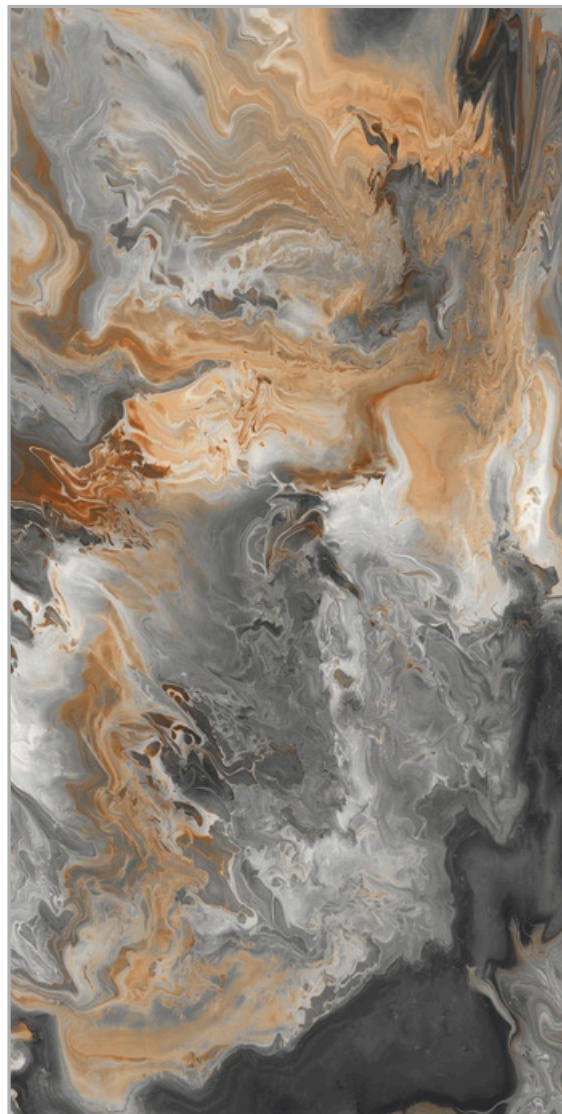

HIGH
GLOSS
COLLECTION

KINAWA
BROWN

600x
1200mm

SURFACE
HIGH GLOSS

« BACK TO INDEX