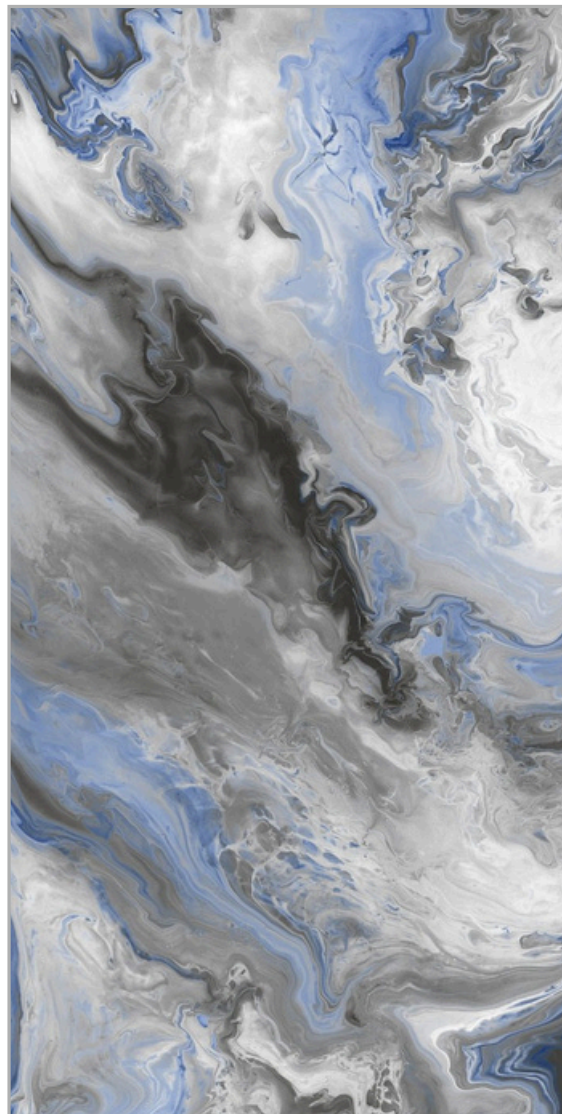

HIGH
GLOSS
COLLECTION

KINAWA
AZUL

600x
1200mm

SURFACE
HIGH GLOSS

« BACK TO INDEX