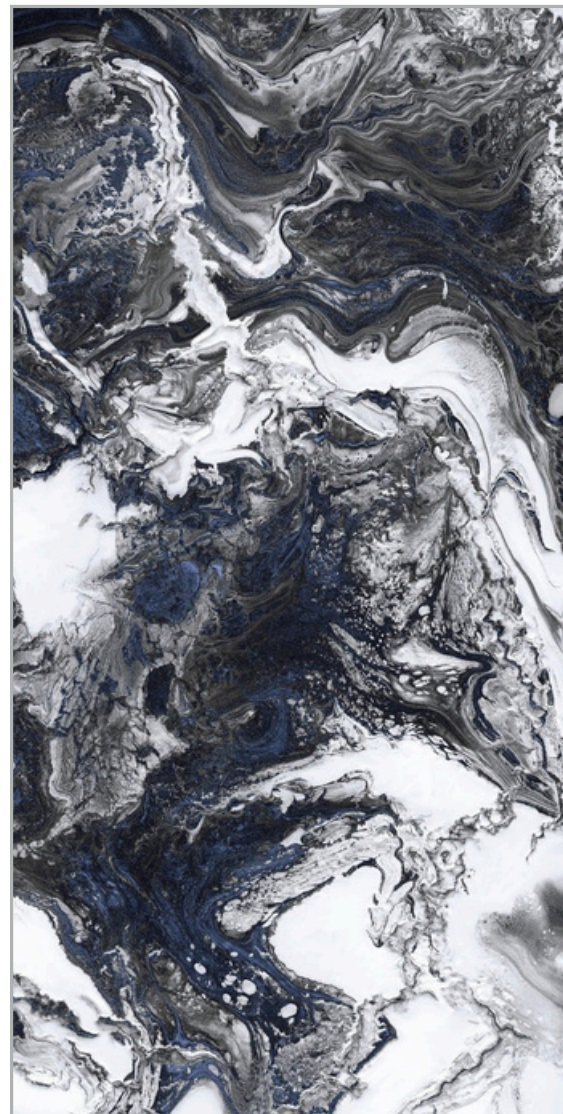

HIGH
GLOSS
COLLECTION

600x
1200mm

SURFACE
HIGH GLOSS