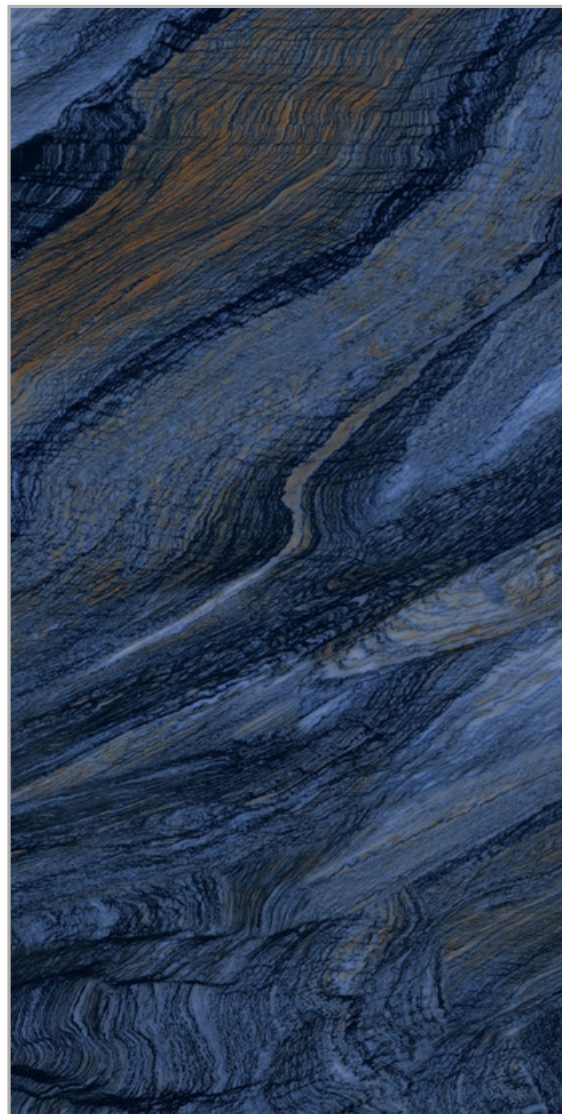

HIGH
GLOSS
COLLECTION

STROMY
BLUE

600x
1200mm

SURFACE
HIGH GLOSS

« BACK TO INDEX