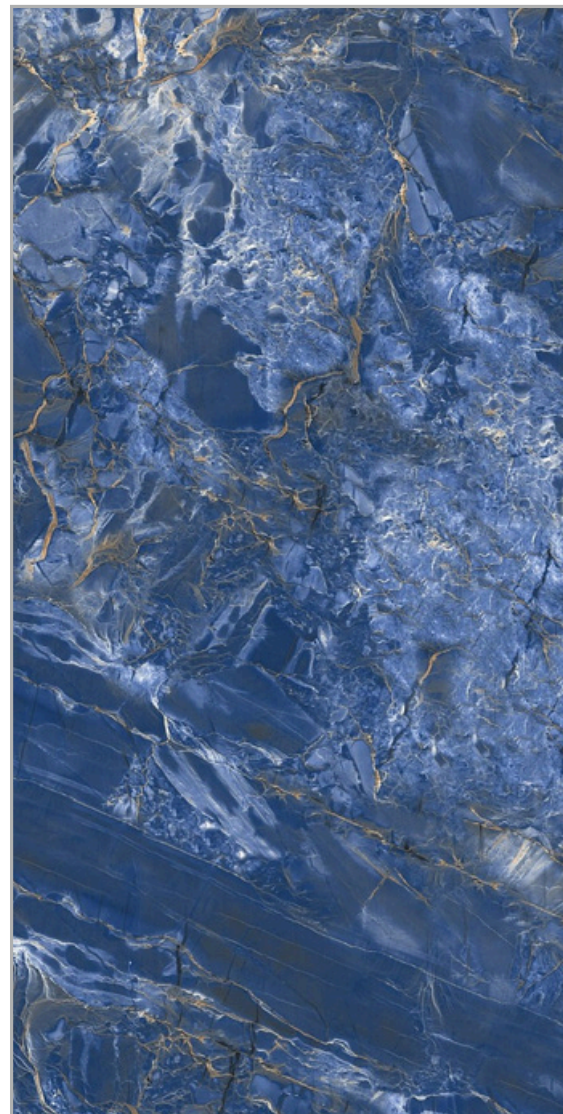

HIGH
GLOSS
COLLECTION

KINAWA
BROWN

600x
1200mm

SURFACE
HIGH GLOSS

« BACK TO INDEX

LAVA
BLUE

HIGH
GLOSS
COLLECTION

LAVA
BLUE