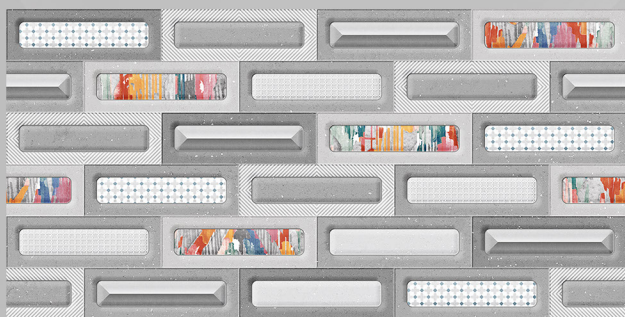

300x600 MM
DIGITAL WALL TILES

Series
LUSTER

(L)-ERGON GRAIN-LT-(PLAIN/RANDOM)

(L)-ITALUX DIVA-LT-(PLAIN/CONTINUE)

(L)-ERGON GRAIN-DECOR-1-(PUNCH-157)

(L)-ITALUX DIVA-DECOR-1-(PUNCH-177)

(L)-ERGON GRAIN-DK-(PLAIN/RANDOM)