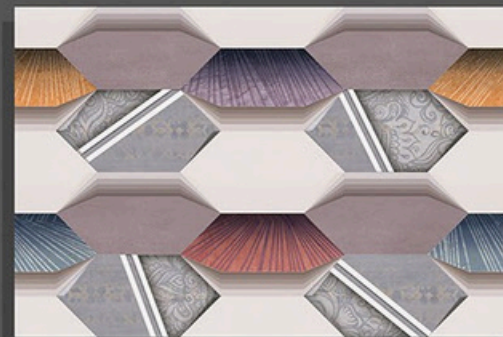

300X 300 MM
450 MM

729 | LT
HL_1
DK

300X 300 MM
450 MM

DIGITAL WALL TILES

MATT
SERIES

743 | LT
HL_1
DK

743 | LT
HL_2
DK

743 | LT
HL_3
DK