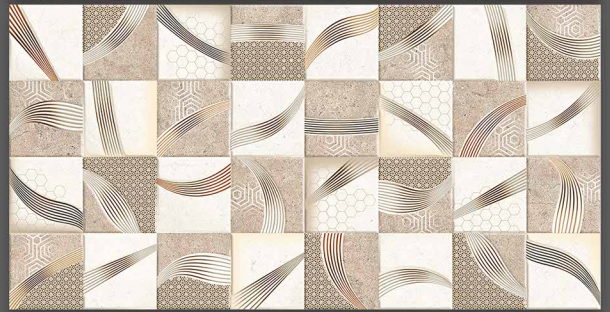

ARMONIA-L1-(Plain/Random)
ARMONIA-DECOR-1-(Punch)
ARMONIA-D1-(Plain/Random)

ARMONIA-L2-(Plain/Random)
ARMONIA-DECOR-2-(Punch)
ARMONIA-D2-(Plain/Random)

300x600 mm

DIGITAL
WALL TILES

GLOSSY SERIES

BOTTICINO-L1-(Plain/Random)
BOTTICINO-DECOR-1-(Punch)
BOTTICINO-D1-(Plain/Random)