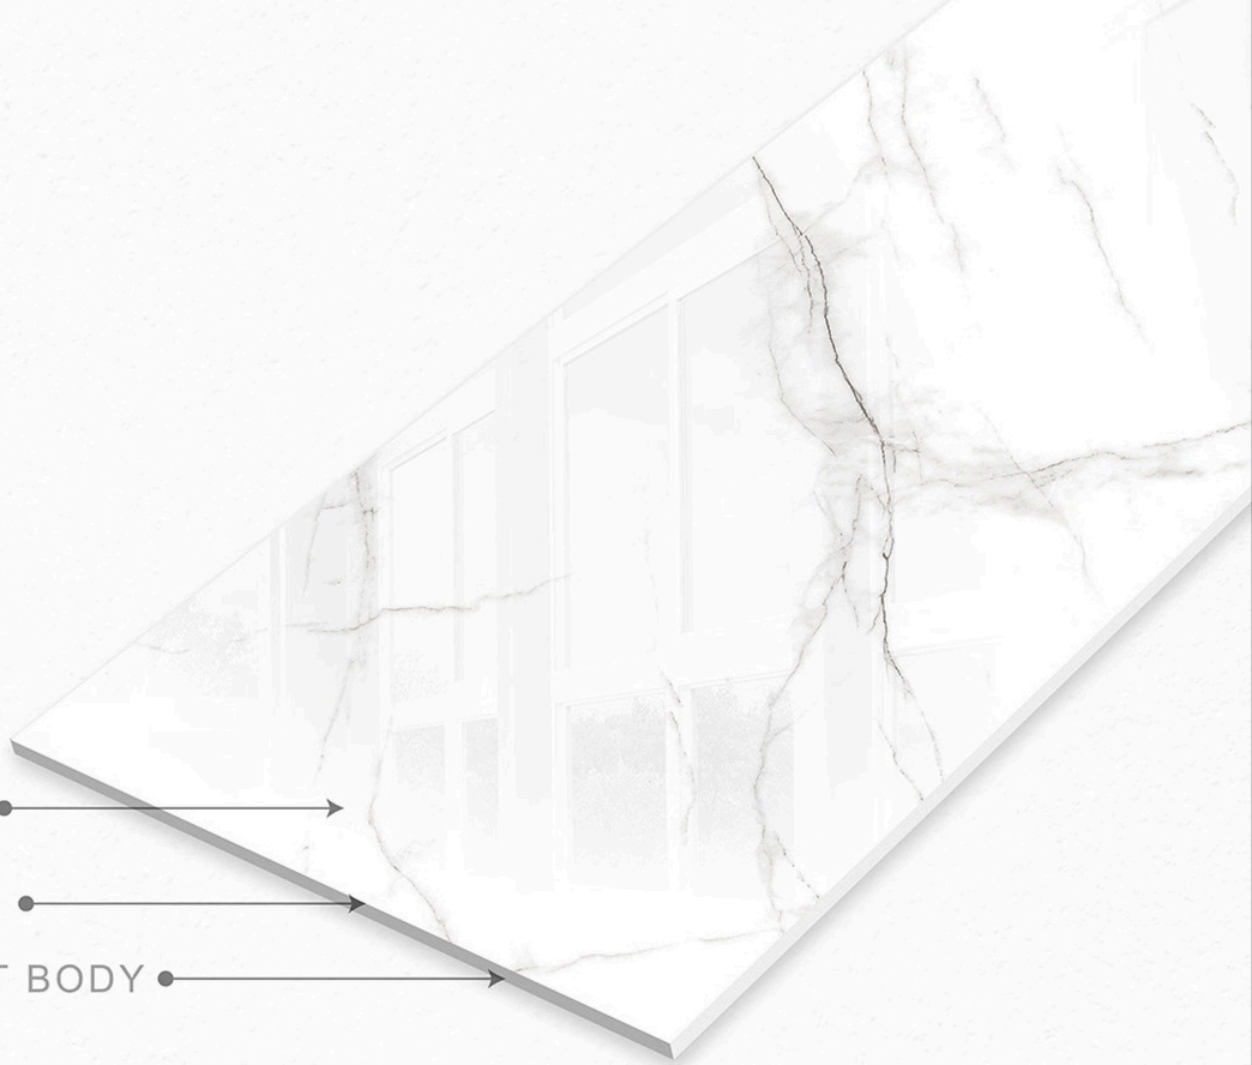

ISLAND GREY

- GLOSS ● →
- GLOSSY SURFACE ● →
- GVT BODY ● →

ISLAND GREY

600X1200mm GVT/PGVT

Finish: Glossy

LILAC WHITE

- GLOSS ● →
- GLOSSY SURFACE ● →
- GVT BODY ● →

LILAC WHITE