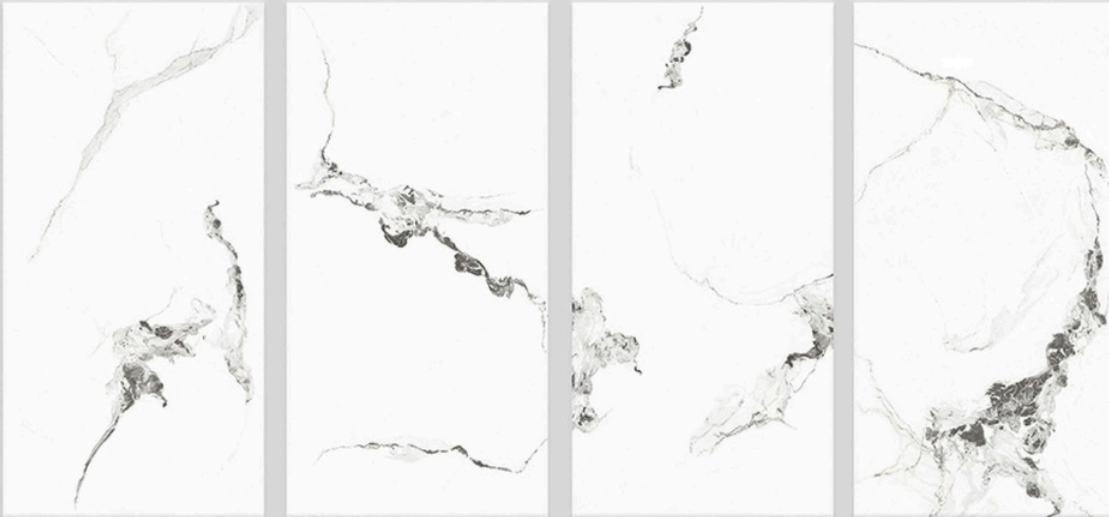

ALASKA WHITE

600X1200mm GVT/PGVT

Finish: Glossy