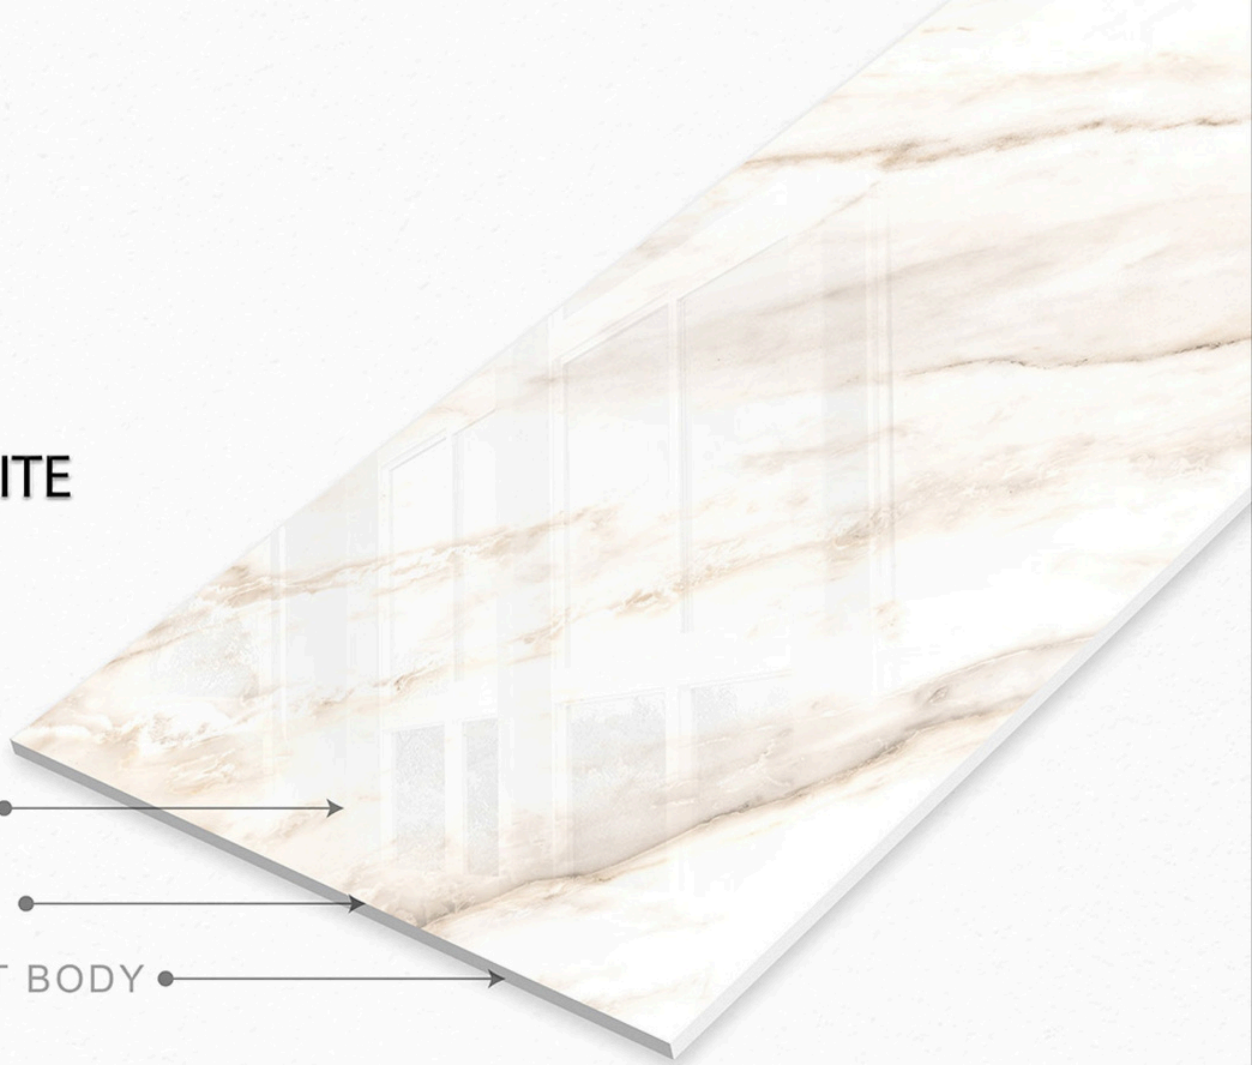

ELEGANT WHITE

- GLOSS ● →
- GLOSSY SURFACE ● →
- GVT BODY ● →