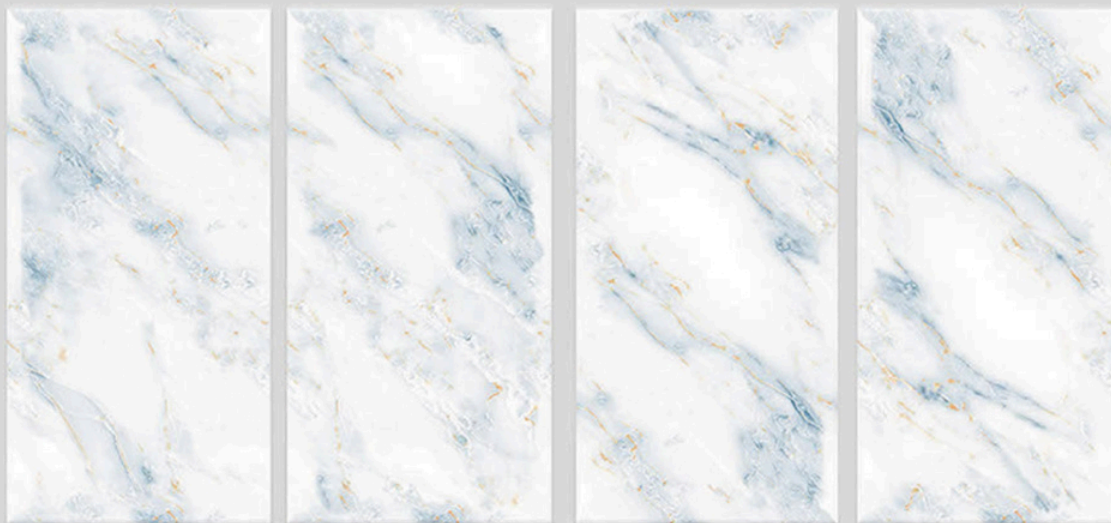

*Absolutely Fulfilling
And Enchanting Places*

AREZZO AZUL

- GLOSS ● →
 - GLOSSY SURFACE ● →
 - GVT BODY ● →
- 

AREZZO AZUL

600X1200mm GVT/PGVT

Finish: Glossy

ALASKA WHITE

- GLOSS ● →
- GLOSSY SURFACE ● →
- GVT BODY ● →