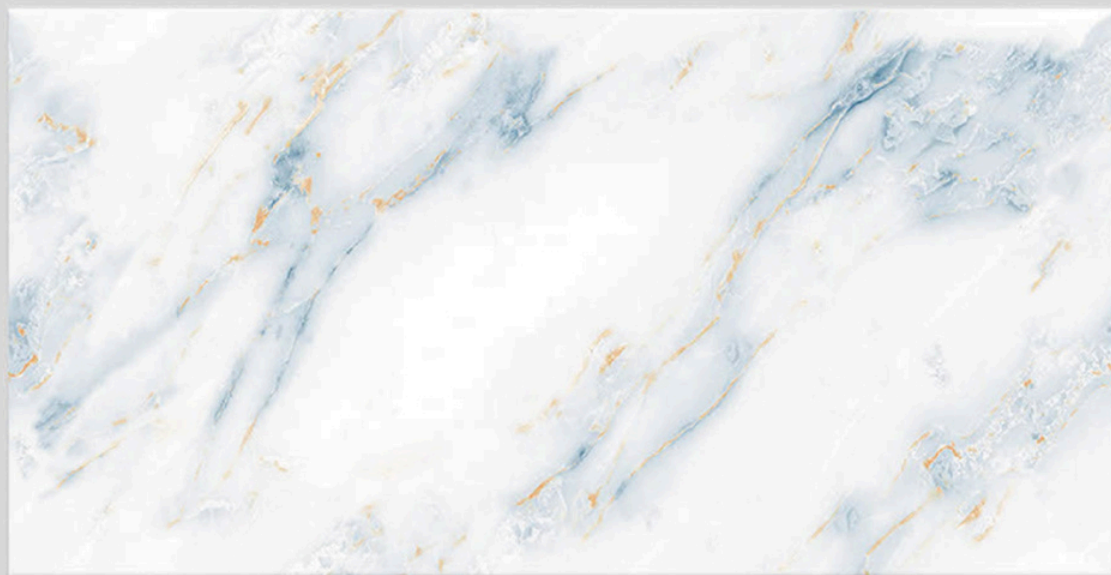

AREZZO AZUL

600X1200mm GVT/PGVT

Finish: Glossy