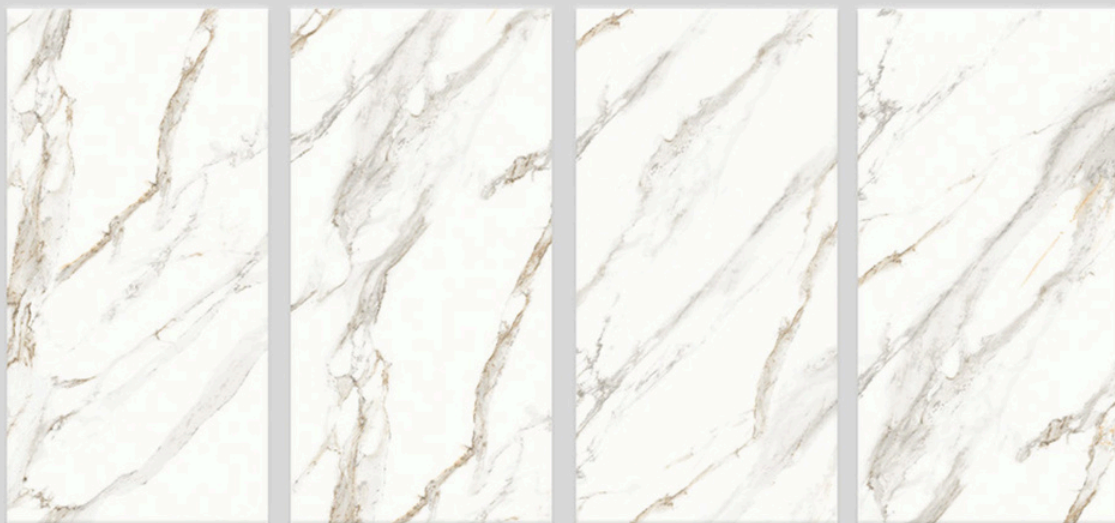

- GLOSS ● →
- GLOSSY SURFACE ● →
- GVT BODY ● →

CARRARA PEARL

600X1200mm GVT/PGVT

Finish: Glossy

CARRARA WHITE

- GLOSS ● →
- GLOSSY SURFACE ● →
- GVT BODY ● →

CARRARA WHITE

600X1200mm GVT/PGVT