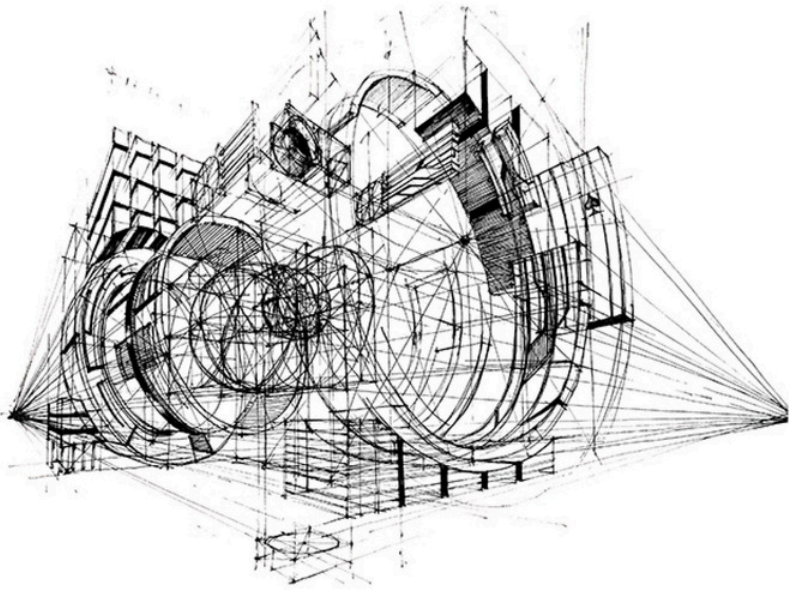

About Us:

Sunfield is one of the premium ceramic industries with products conspicuous for their elegance and sophistication, based on cutting edge technology and modern design. A brand with a forward looking philosophy and strong emphasis on innovation and design, we build on our experience as manufacturers and keen interest in progress, redefining ourselves to keep up with the times, with products more versatile than ever before thanks to our new formats, finishes and textures, we aspire to create exquisitely desirable products truly distinctive from all the rest.