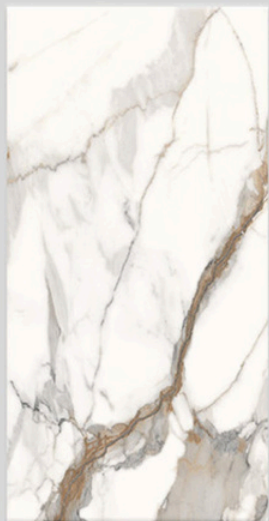

600X1200mm GVT/PGVT

Finish: Glossy

CALACATTA GOLD

- GLOSS ● →
- GLOSSY SURFACE ● →
- GVT BODY ● →

CALACATTA GOLD

600X1200mm GVT/PGVT

Finish: Glossy

CARRARA PEARL