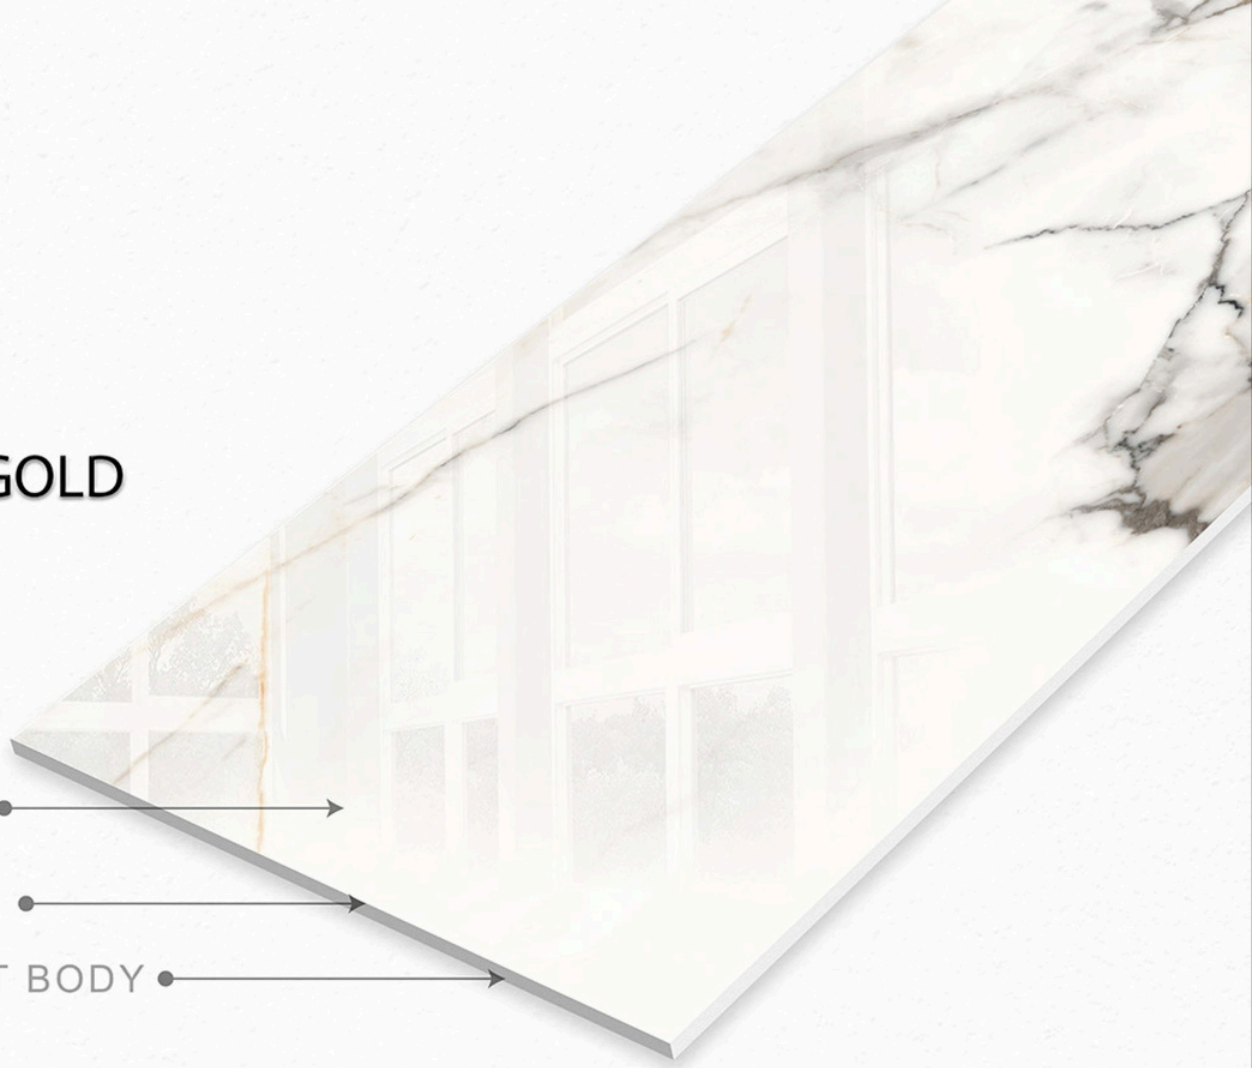

CALACATTA GOLD

- GLOSS ● →
- GLOSSY SURFACE ● →
- GVT BODY ● →