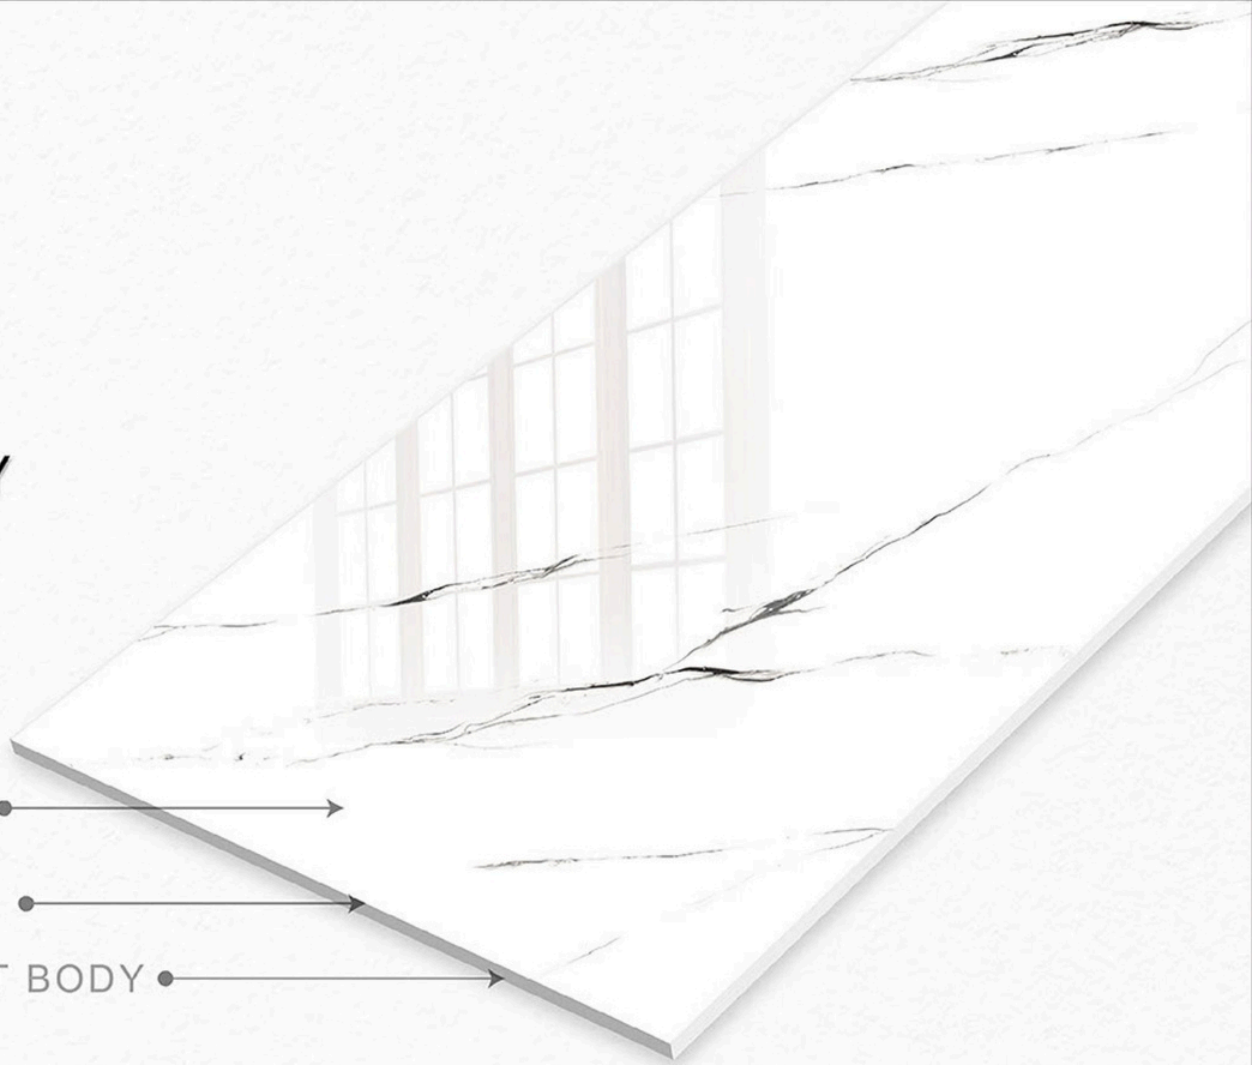

ORLANO GREY

- GLOSS ● →
- GLOSSY SURFACE ● →
- GVT BODY ● →