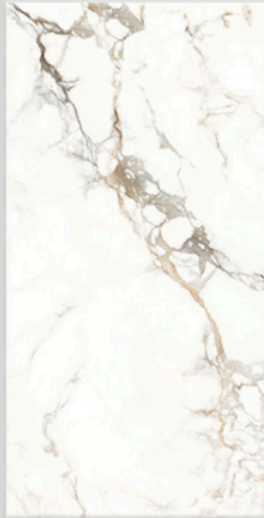

ALASKA WHITE

600X1200mm GVT/PGVT

Finish: Glossy

ANTIQUÉ CARRARA

- GLOSS ● →
- GLOSSY SURFACE ● →
- GVT BODY ● →

ANTIQUE CARRARA

600X1200mm GVT/PGVT

Finish: Glossy