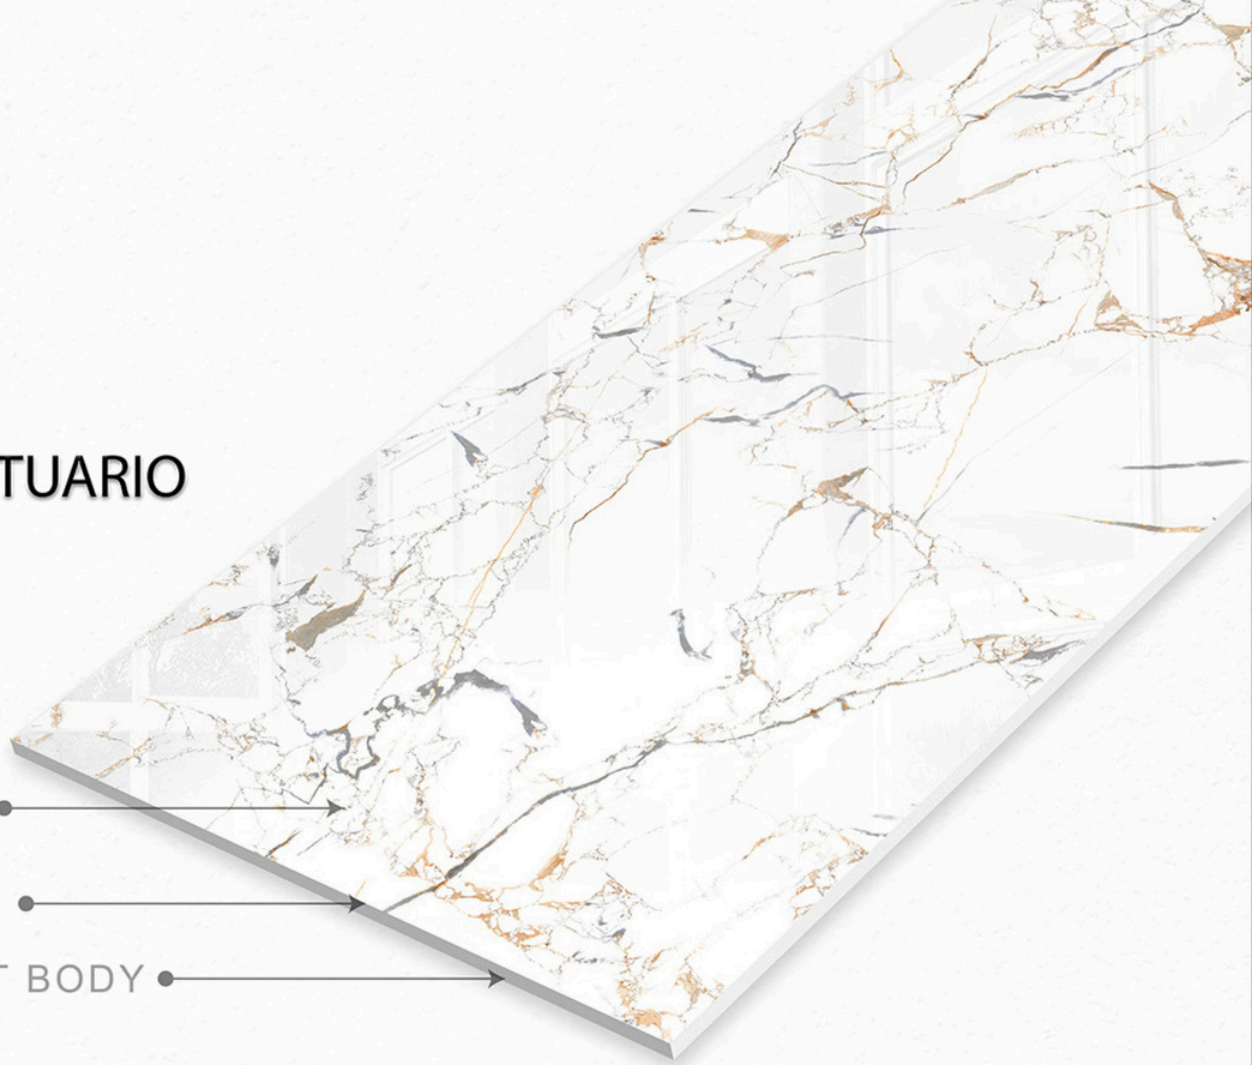

CRACKEL STATUARIO

- GLOSS ● →
- GLOSSY SURFACE ● →
- GVT BODY ● →