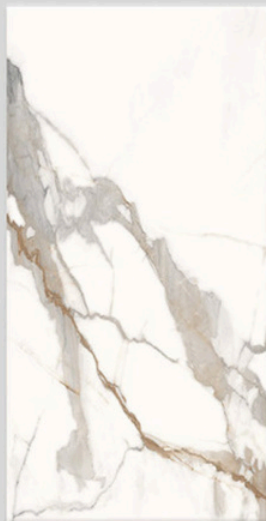

600X1200mm GVT/PGVT

Finish: Glossy

CALACATTA GOLD

- GLOSS ● →
- GLOSSY SURFACE ● →
- GVT BODY ● →

CALACATTA GOLD

600X1200mm GVT/PGVT

Finish: Glossy

CARRARA PEARL