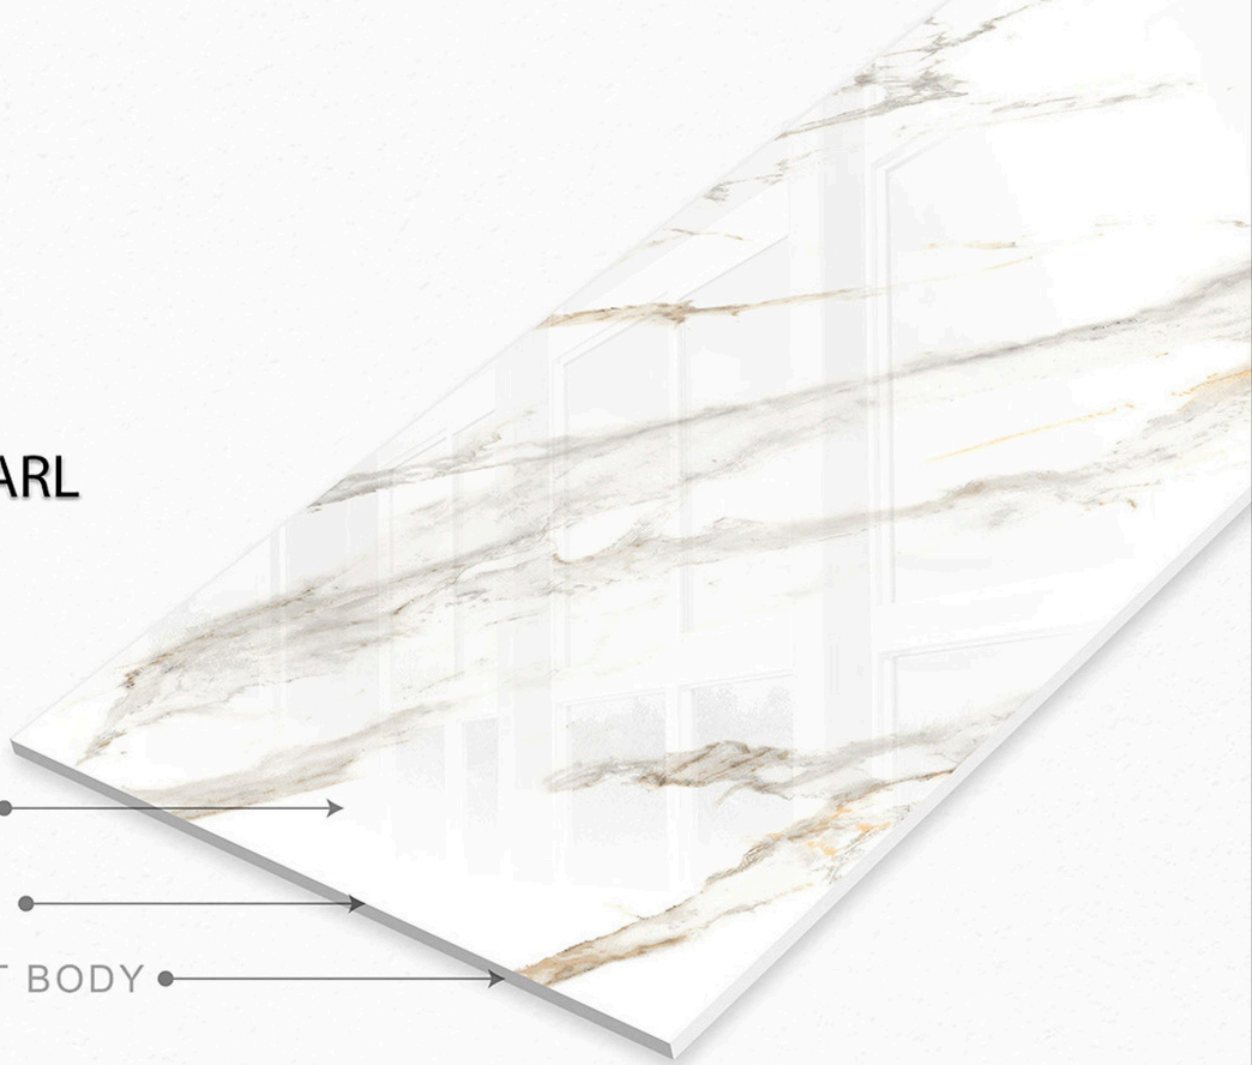

CARRARA PEARL

- GLOSS ● →
- GLOSSY SURFACE ● →
- GVT BODY ● →