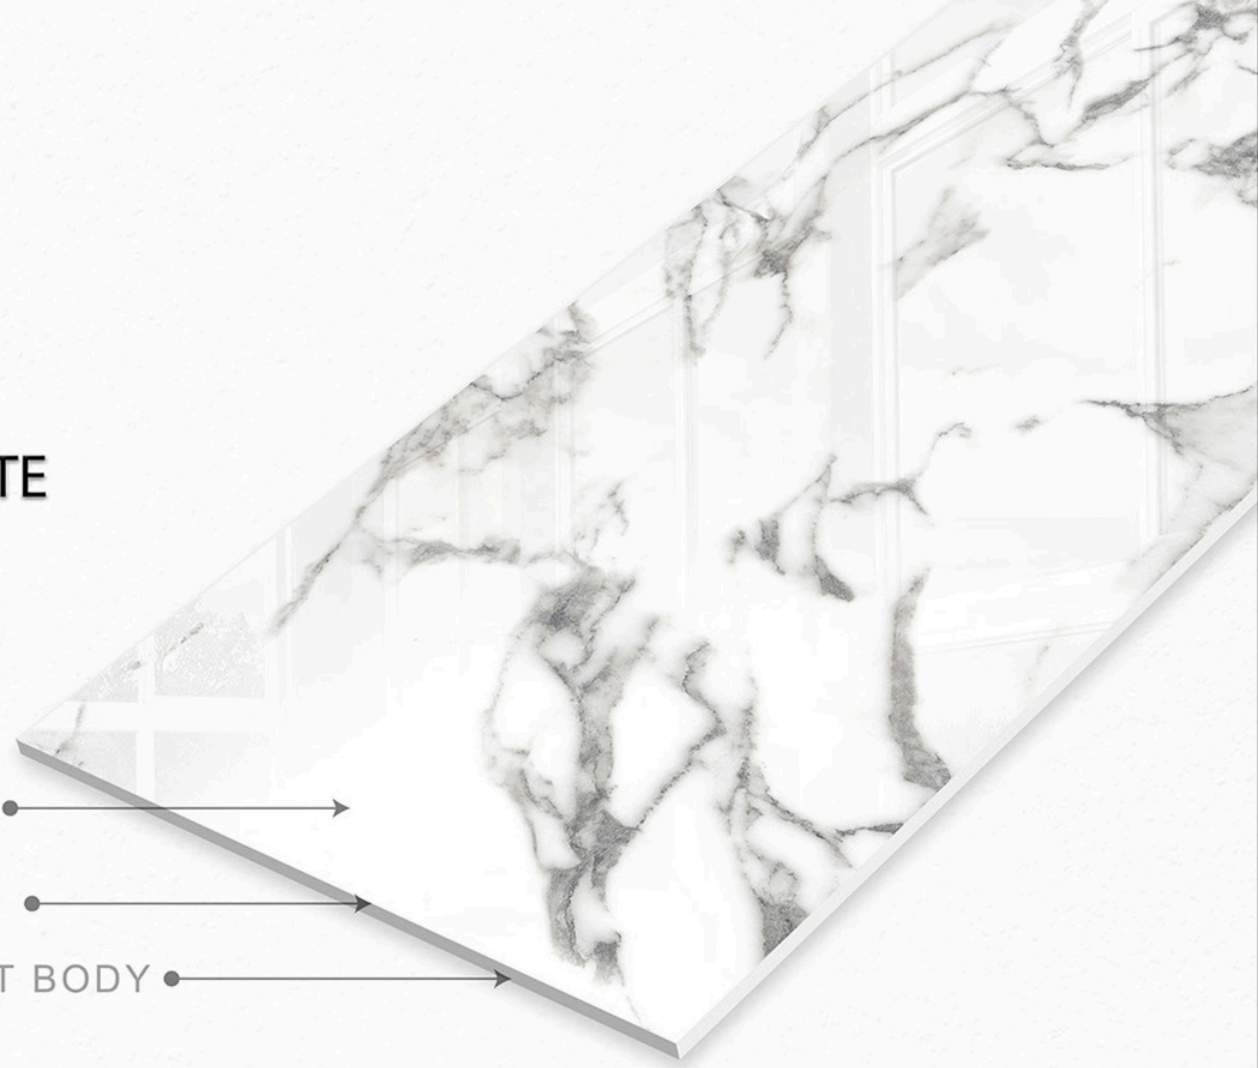

CRACKEL STATUARIO

- GLOSS ● →
- GLOSSY SURFACE ● →
- GVT BODY ● →

CRACKEL STATUARIO

600X1200mm GVT/PGVT

Finish: Glossy

VOLKAS WHITE

- GLOSS ● →
- GLOSSY SURFACE ● →
- GVT BODY ● →

VOLKAS WHITE