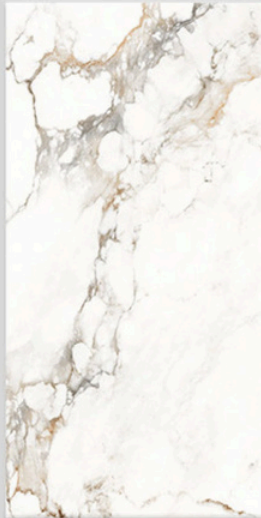

ALASKA WHITE

600X1200mm GVT/PGVT

Finish: Glossy

ANTIQUÉ CARRARA

- GLOSS ● →
- GLOSSY SURFACE ● →
- GVT BODY ● →

ANTIQUE CARRARA

600X1200mm GVT/PGVT

Finish: Glossy