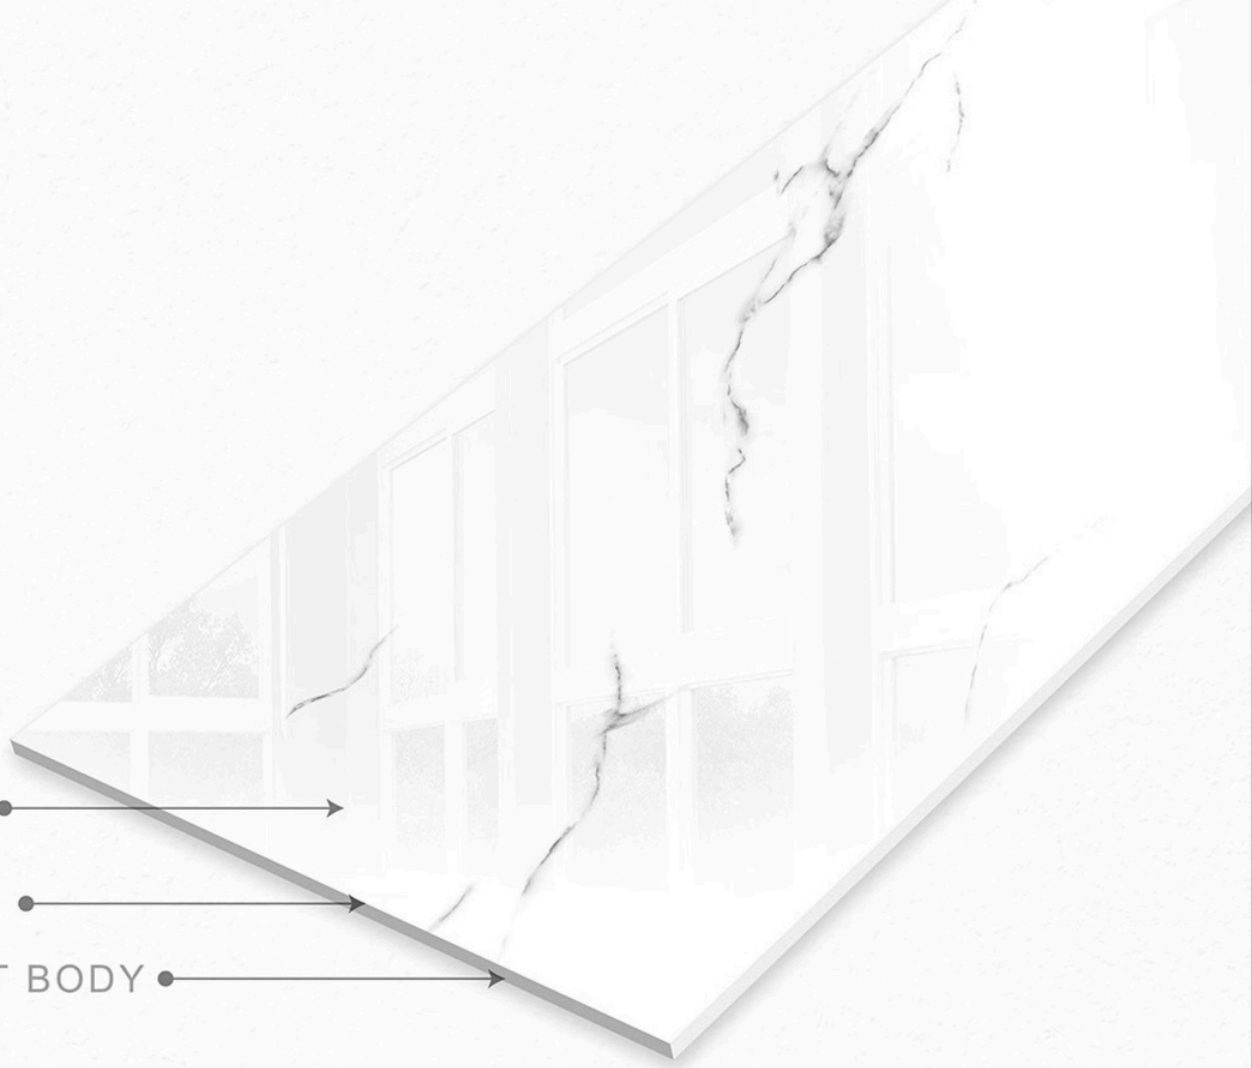

WHITE MACAUBAS

600X1200mm GVT/PGVT

Finish: Glossy

ZARA WHITE

- GLOSS ● →
- GLOSSY SURFACE ● →
- GVT BODY ● →

ZARA WHITE

600X1200mm GVT/PGVT

Finish: Glossy