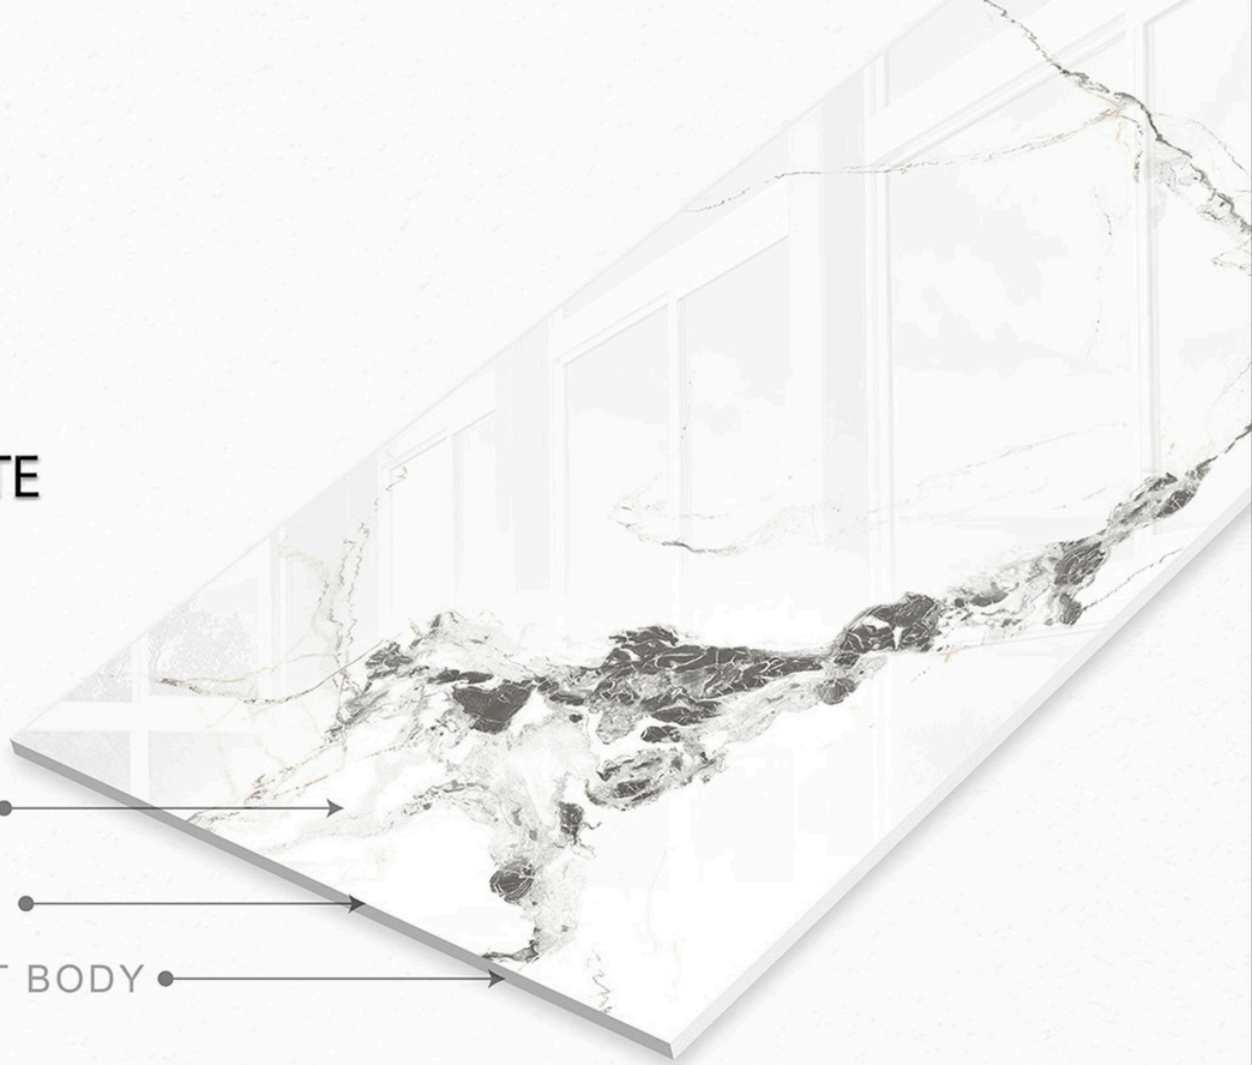

ALASKA WHITE

- GLOSS ● →
- GLOSSY SURFACE ● →
- GVT BODY ● →