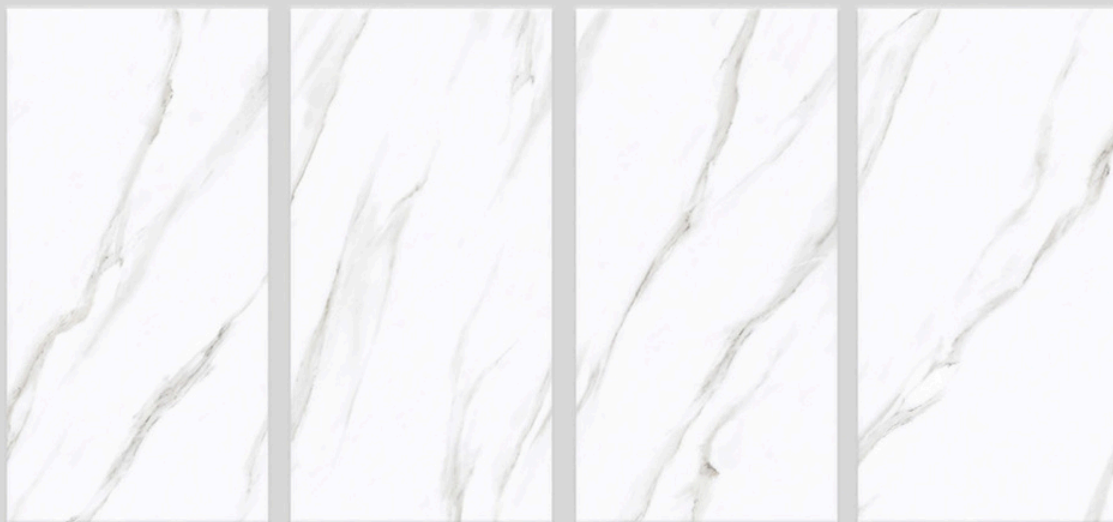

ATLAS BIANCO

600X1200mm GVT/PGVT

Finish: Glossy