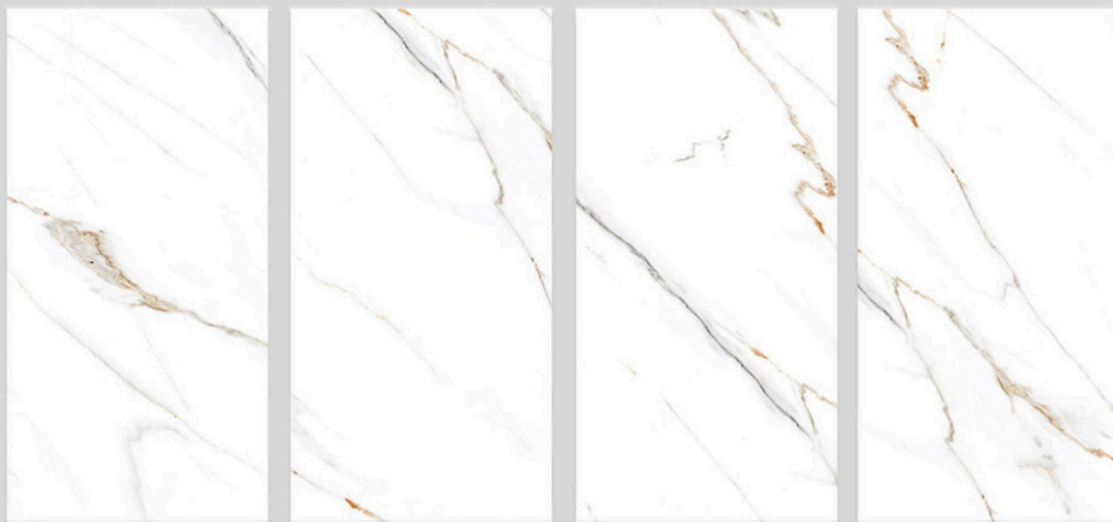

GLOBAL MULTI

600X1200mm GVT/PGVT

Finish: GLossy