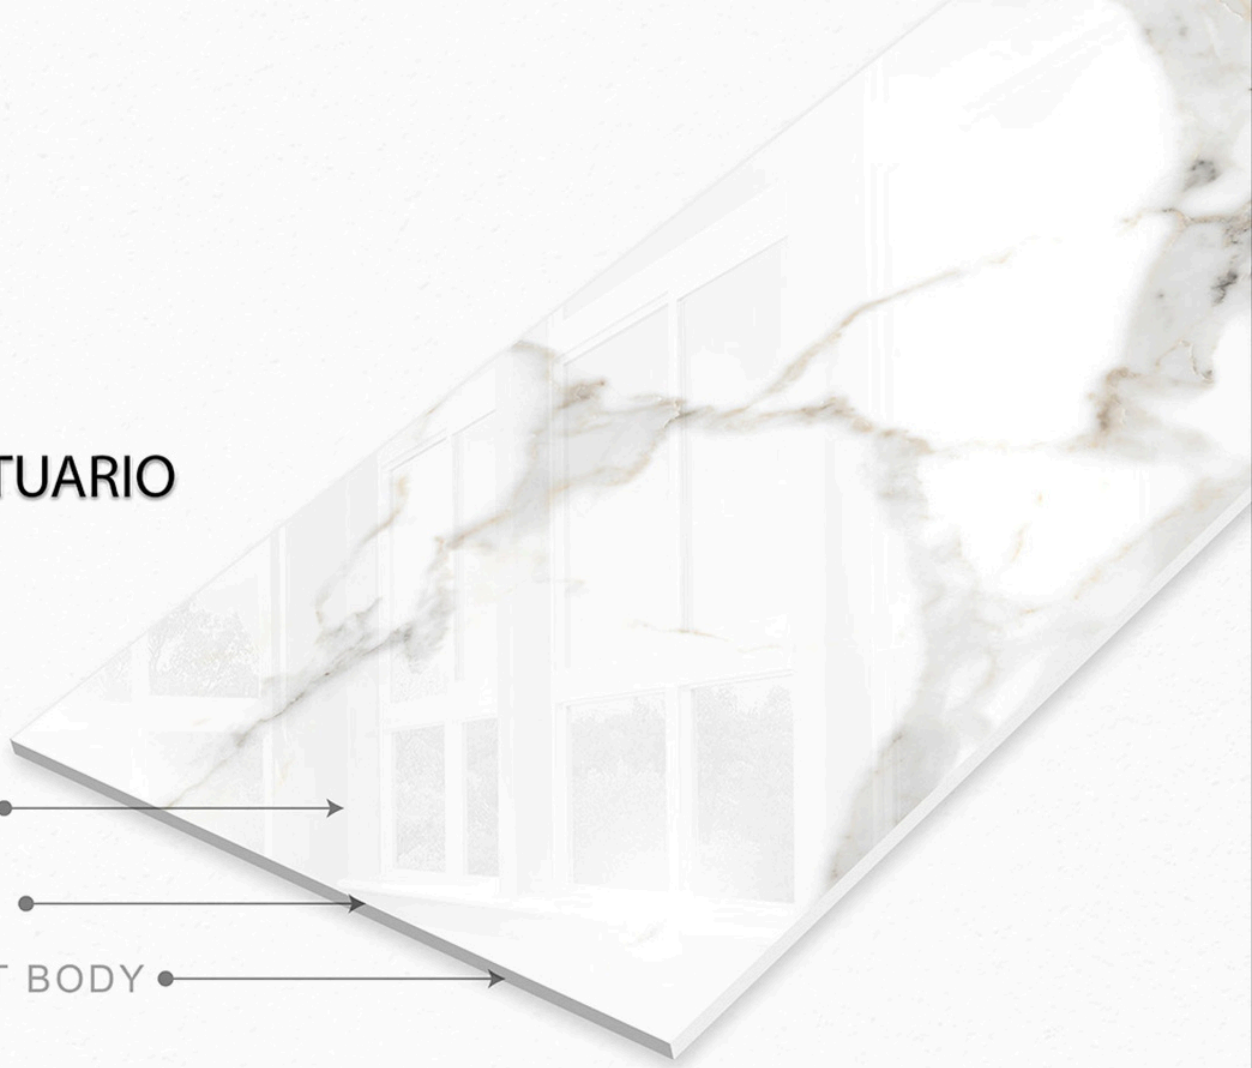

CRYSTAL STATUARIO

- GLOSS ● →
- GLOSSY SURFACE ● →
- GVT BODY ● →