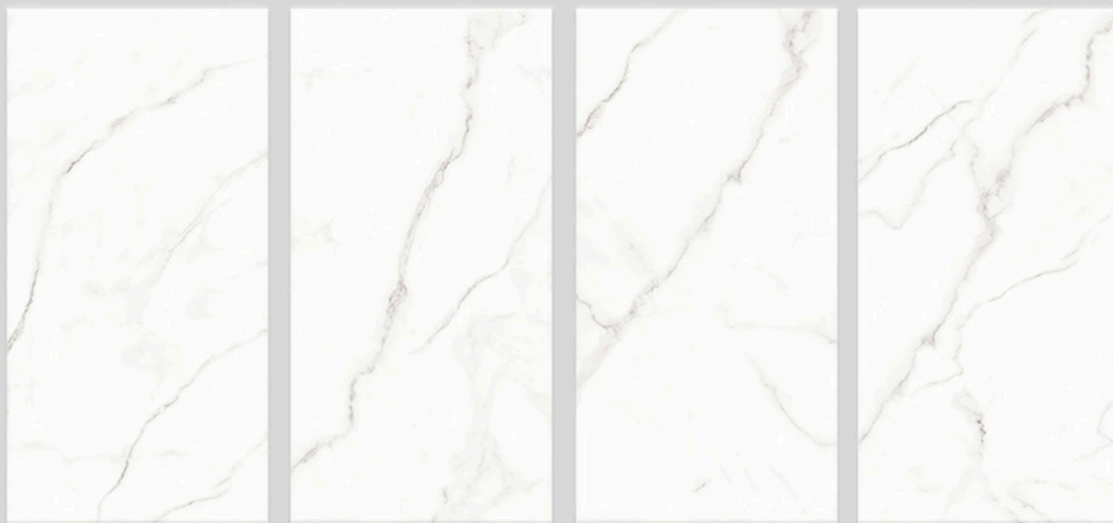

CARRARA WHITE

600X1200mm GVT/PGVT

Finish: Glossy