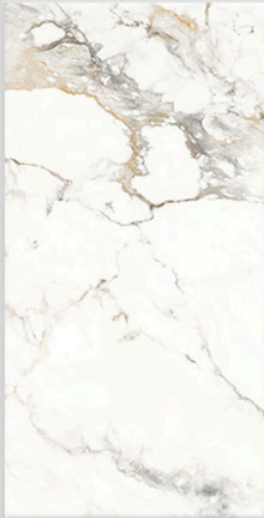

ALASKA WHITE

600X1200mm GVT/PGVT

Finish: Glossy

ANTIQUÉ CARRARA

- GLOSS ● →
- GLOSSY SURFACE ● →
- GVT BODY ● →

ANTIQUE CARRARA

600X1200mm GVT/PGVT

Finish: Glossy