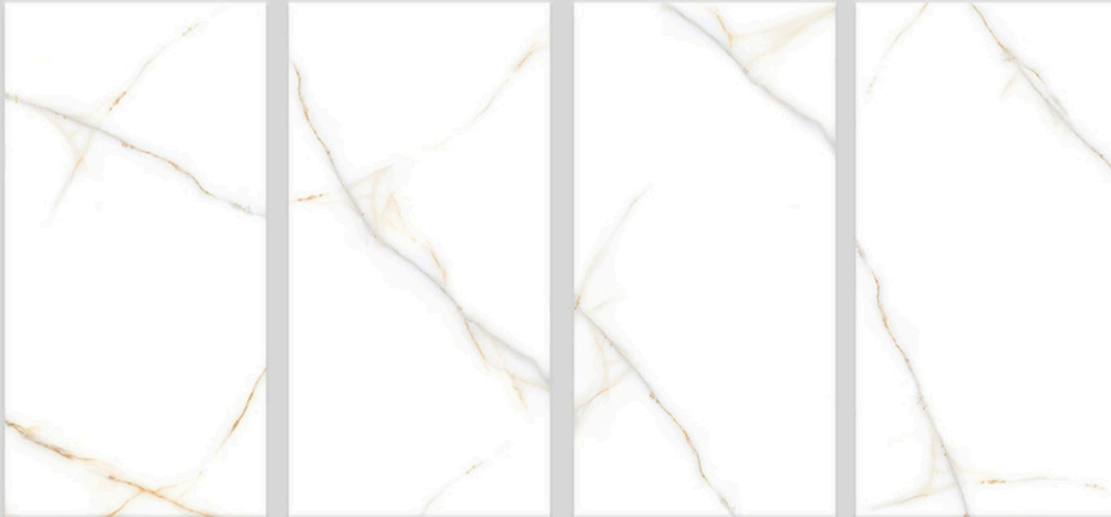

600X1200mm GVT/PGVT

Finish: Glossy

OCEAN WHITE ONYX

- GLOSS ● →
- GLOSSY SURFACE ● →
- GVT BODY ● →

OCEAN WHITE ONYX

600X1200mm GVT/PGVT

Finish: Glossy

ORLANO GREY