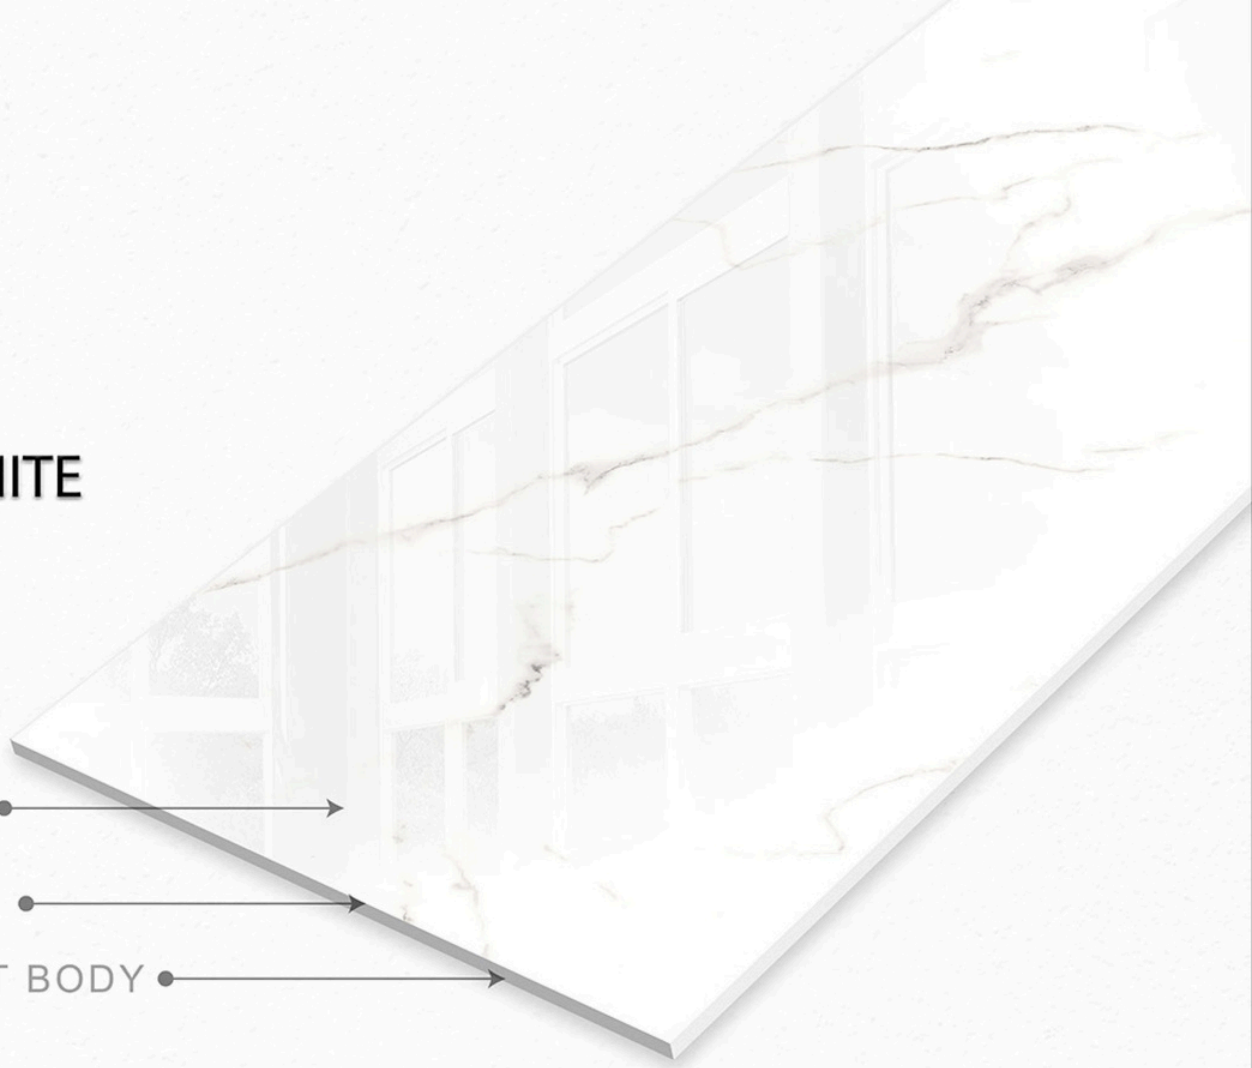

CARRARA WHITE

- GLOSS ● →
- GLOSSY SURFACE ● →
- GVT BODY ● →