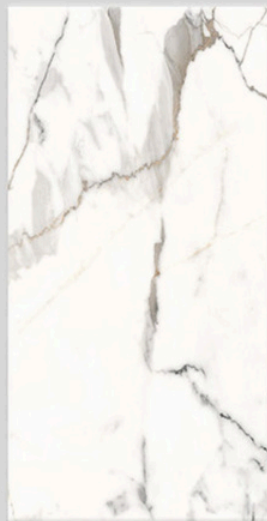

600X1200mm GVT/PGVT

Finish: Glossy

CALACATTA GOLD

- GLOSS ● →
- GLOSSY SURFACE ● →
- GVT BODY ● →

CALACATTA GOLD

600X1200mm GVT/PGVT

Finish: Glossy

CARRARA PEARL