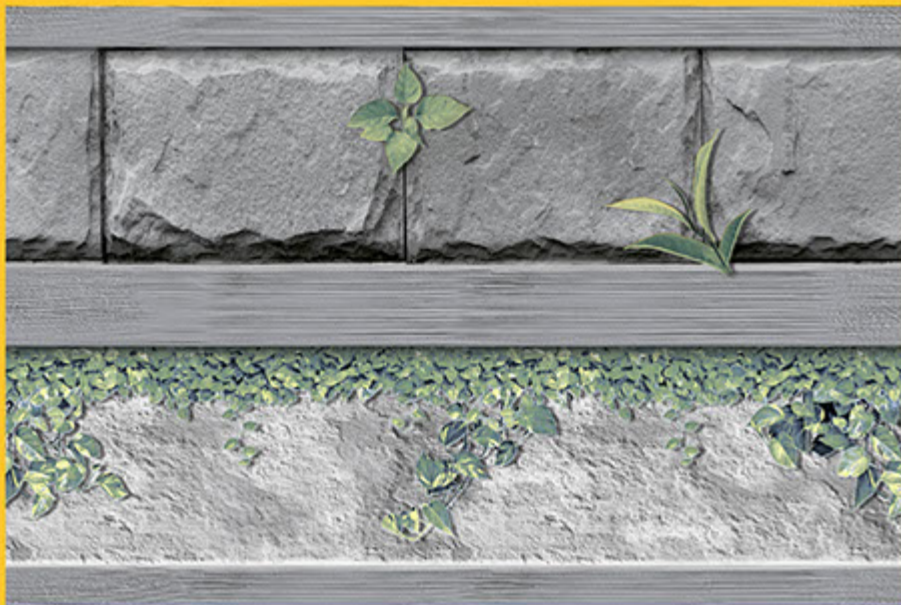

250 X 375 mm
DIGITAL WALL TILES

Surface: Glossy

923

250 X 375 mm
DIGITAL WALL TILES

Surface: Glossy

924

250 X 375 mm
DIGITAL WALL TILES

Surface: Glossy