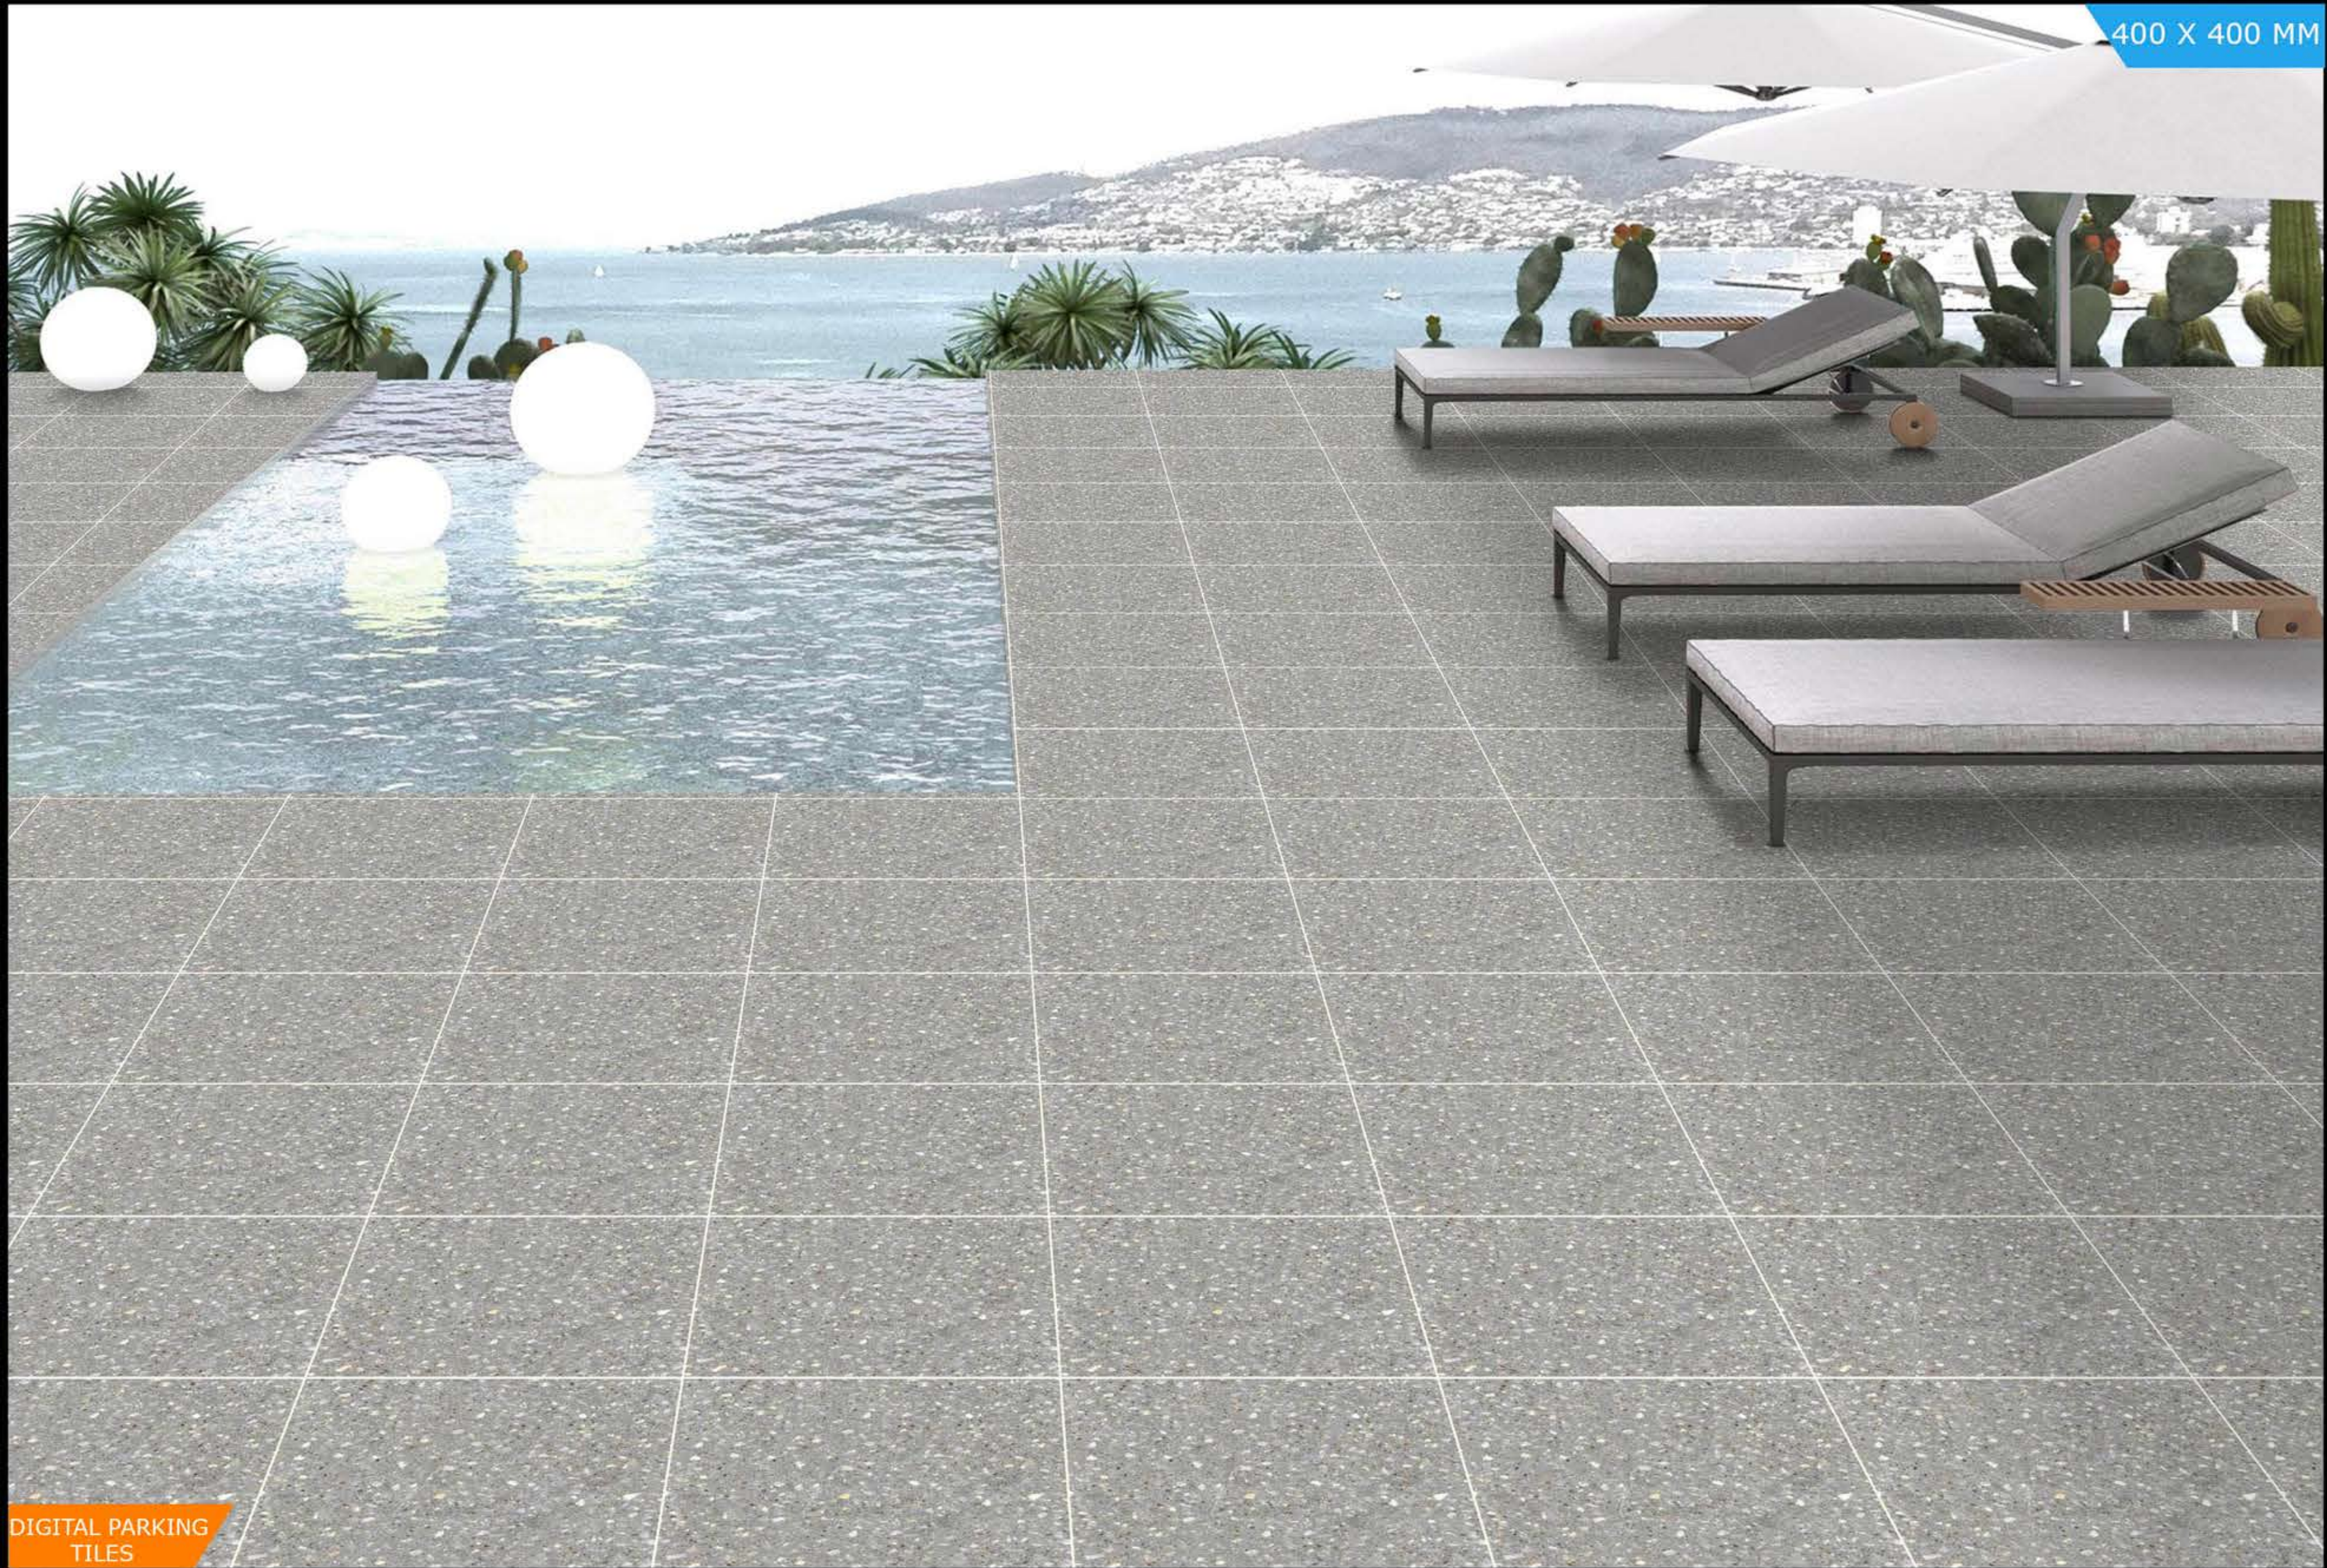

400 X 400 MM

3003

DIGITAL PARKING
TILES