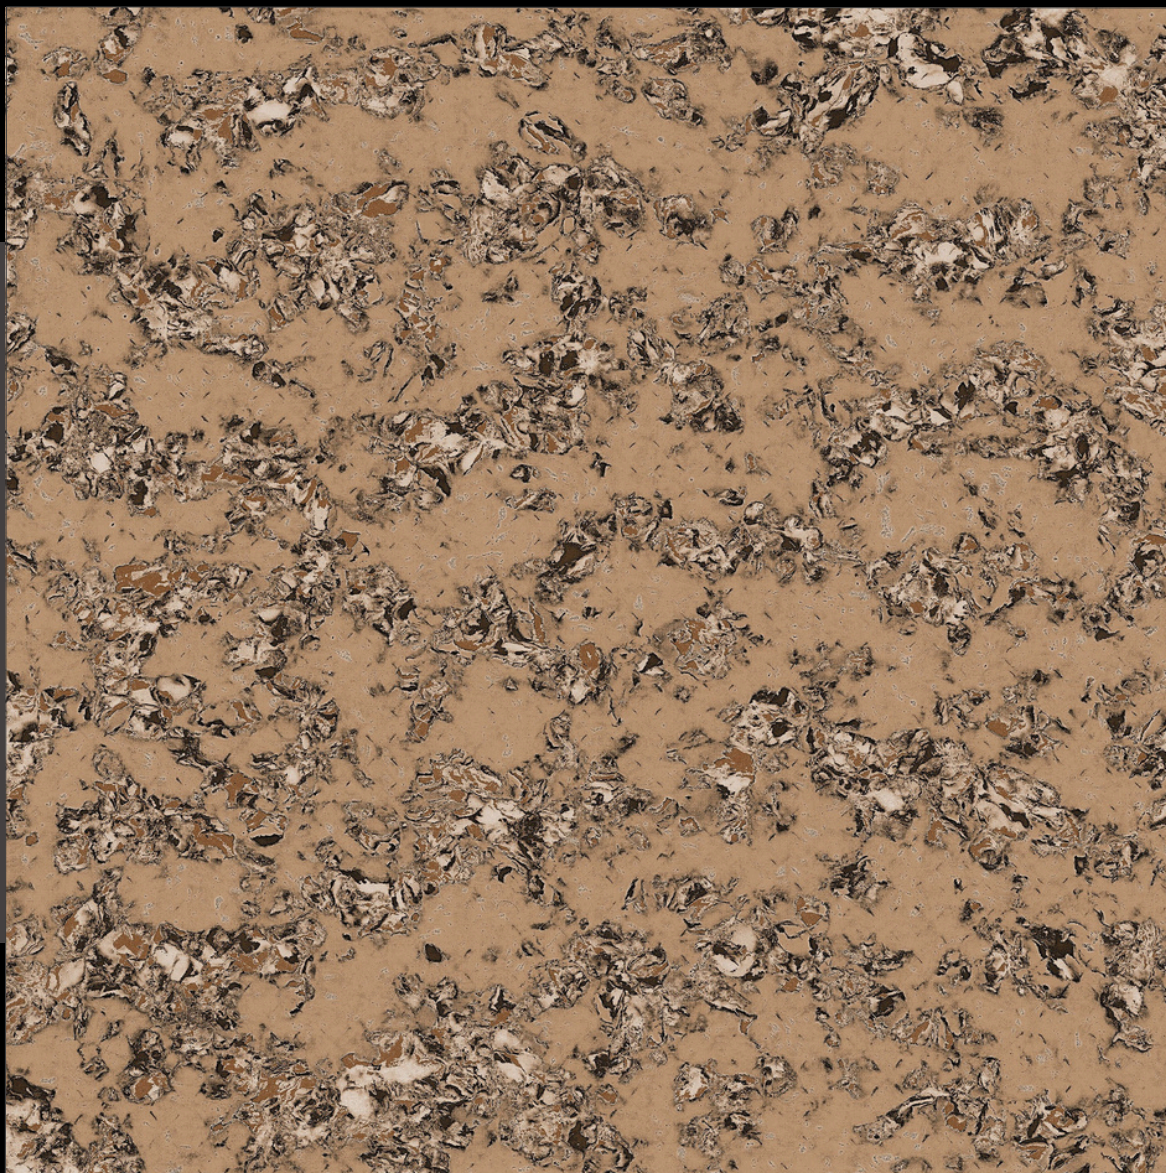

DC
SERIES

Design

DC-1002

FINISH - **GLOSSY**

600X
600MM