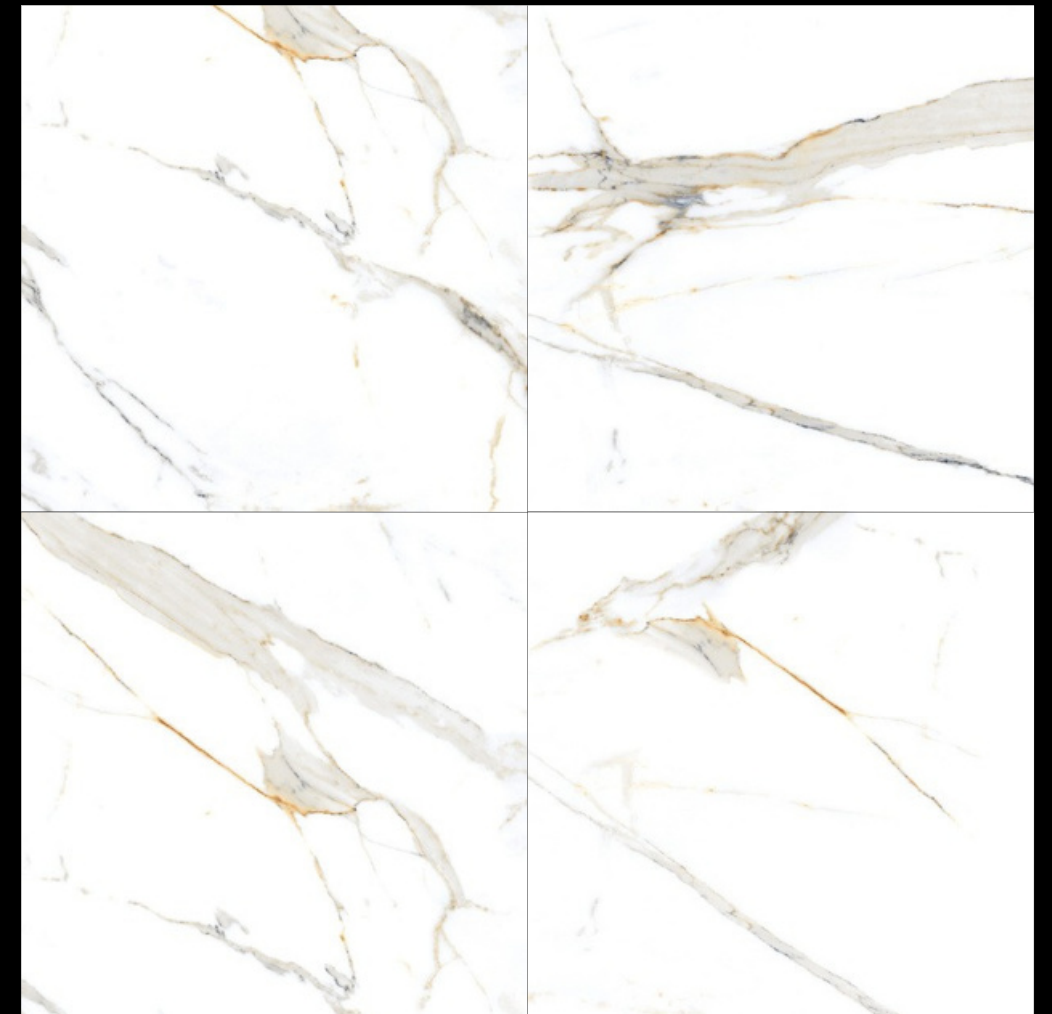

Marvelance

SERIES

Design
Apia Orange

FINISH
GLOSSY
RANDOM

06

600X
600MM