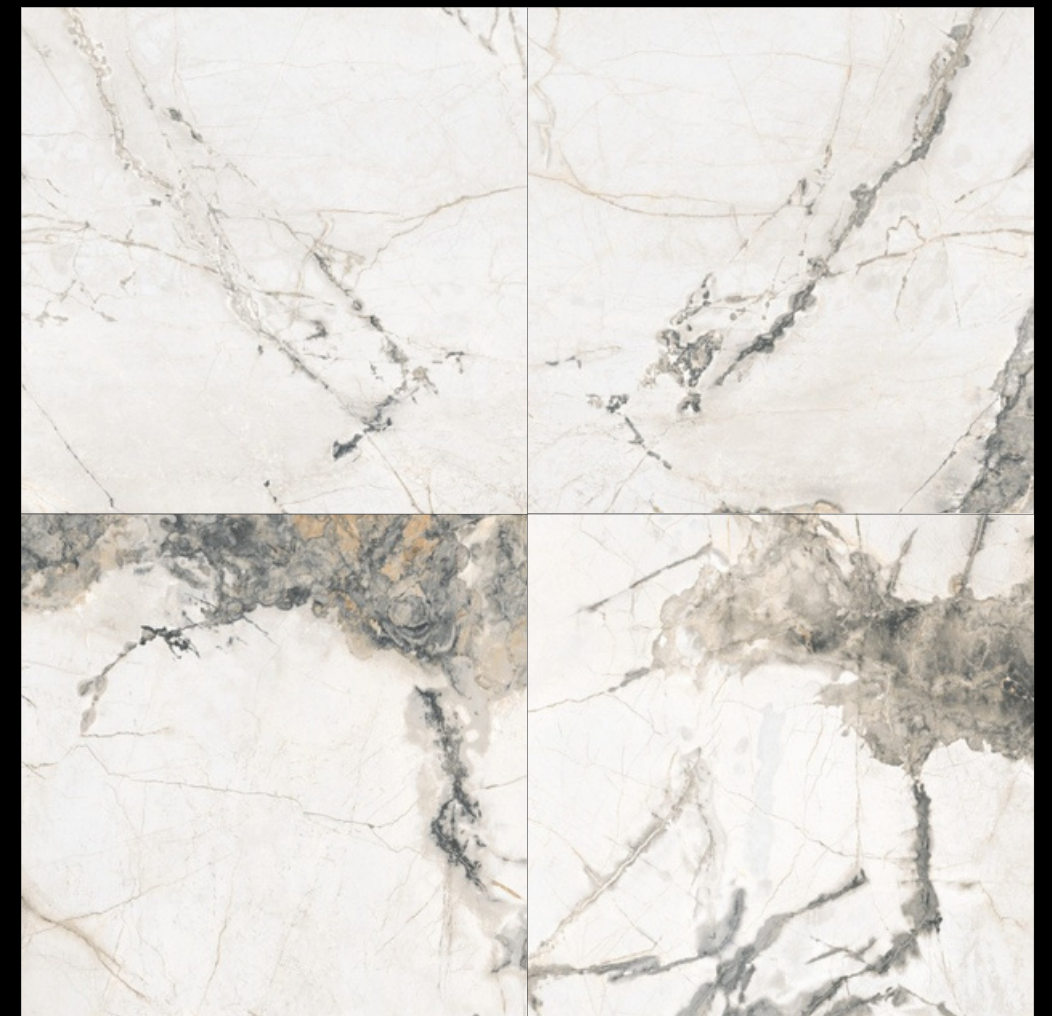

Marvelance

SERIES

Design
Rella Grey

FINISH
GLOSSY
RANDOM

08

600X
600MM