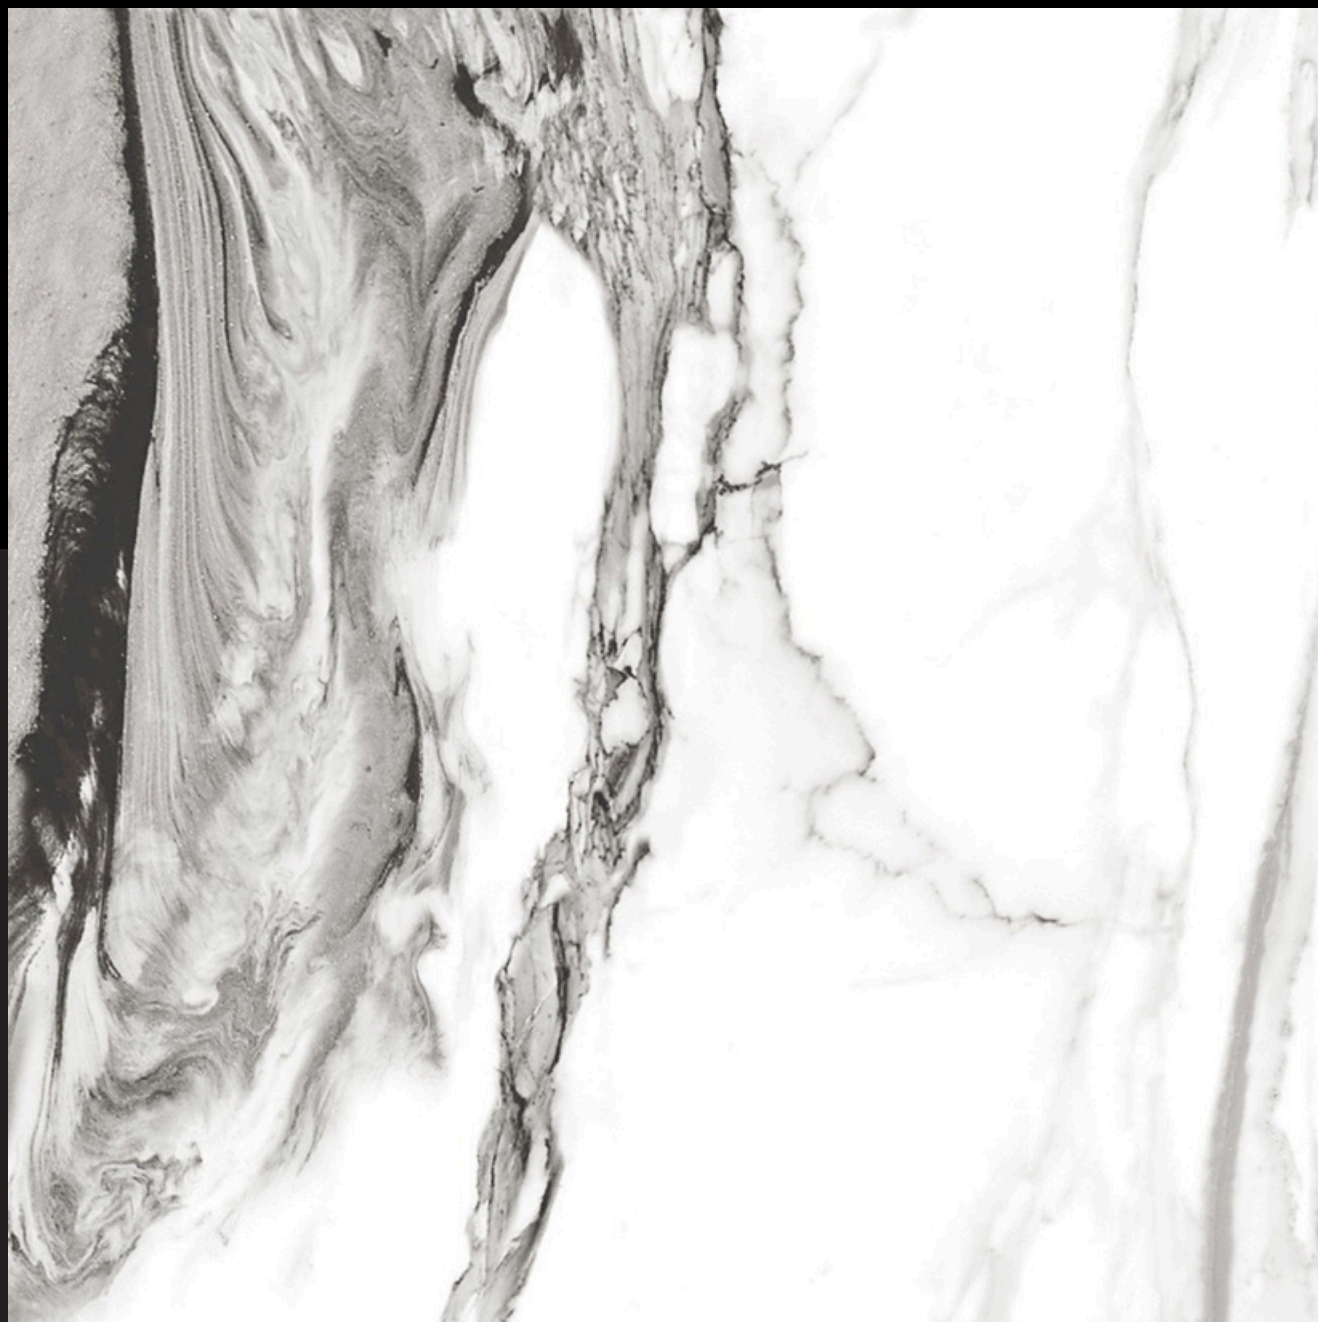

Marvelance

SERIES

Design
Nuvo Statuario

FINISH
GLOSSY
RANDOM

08

600X
600MM