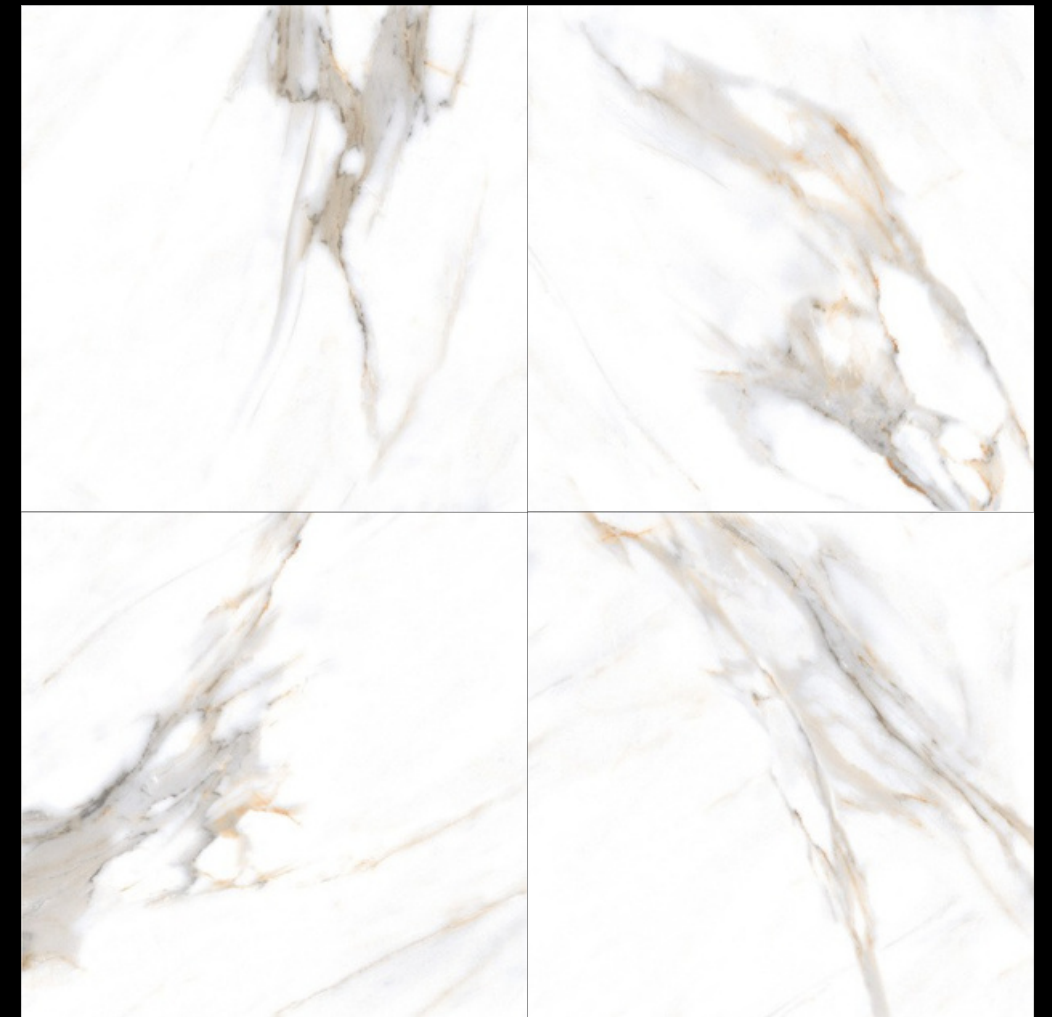

Marvelance

SERIES

Design
Plozolana Carara

FINISH
GLOSSY
RANDOM

06

600X
600MM