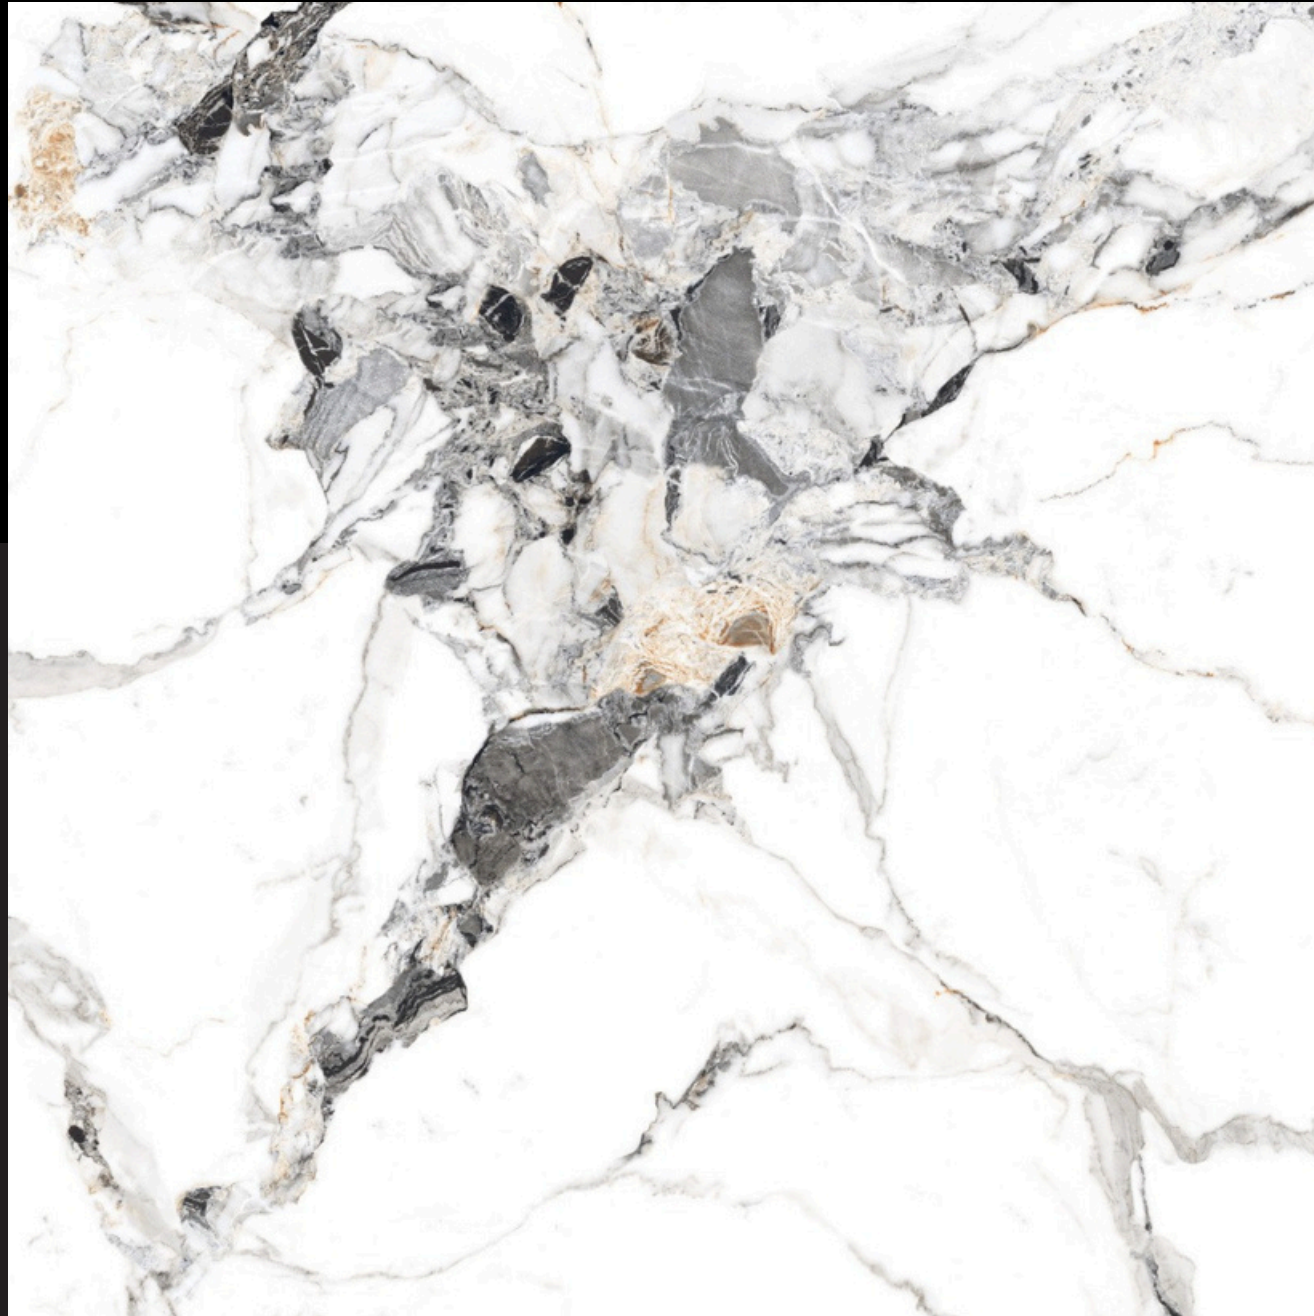

Marvelance

SERIES

Design
Livena Statuario

FINISH
GLOSSY
RANDOM

06

600X
600MM

Marvelance

SERIES