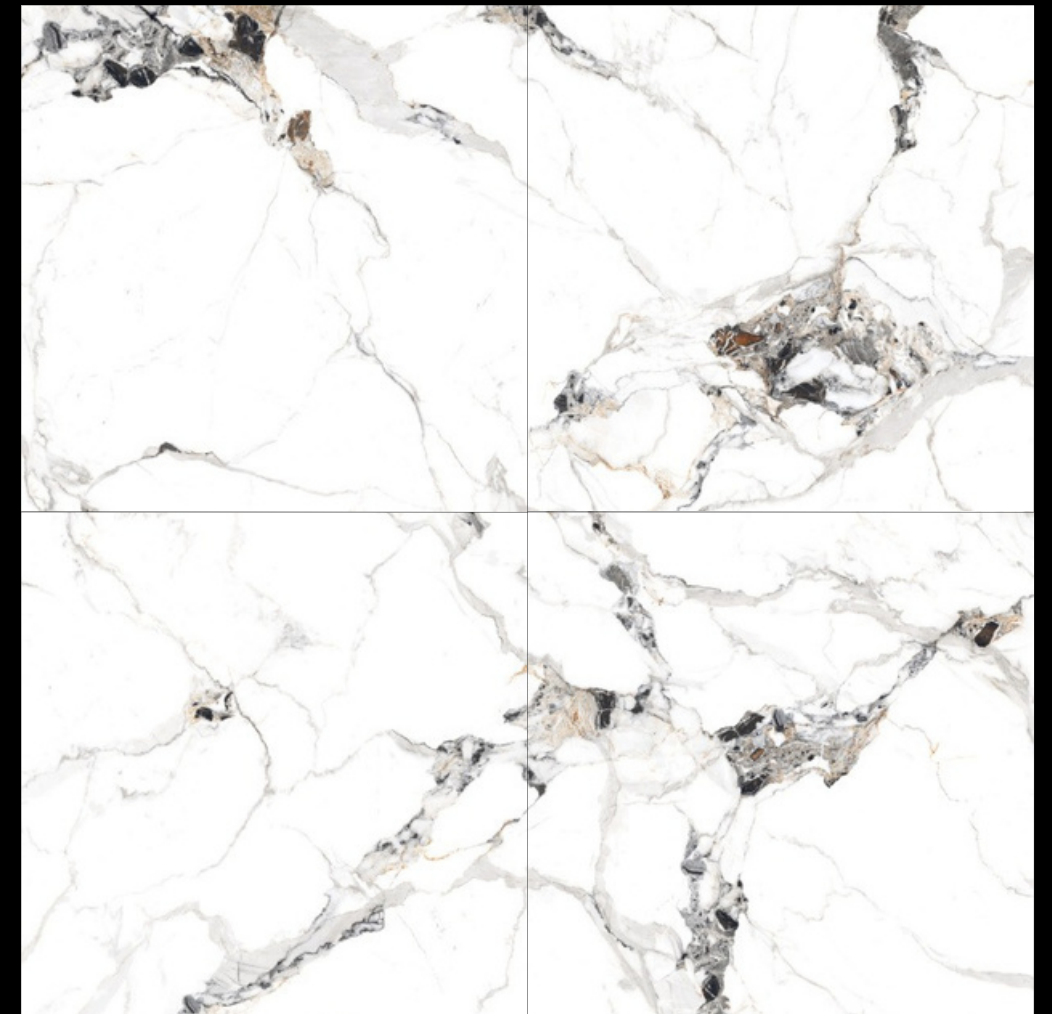

Marvelance

SERIES

Design
Livena Statuario

FINISH
GLOSSY
RANDOM

06

600X
600MM

Marvelance

SERIES