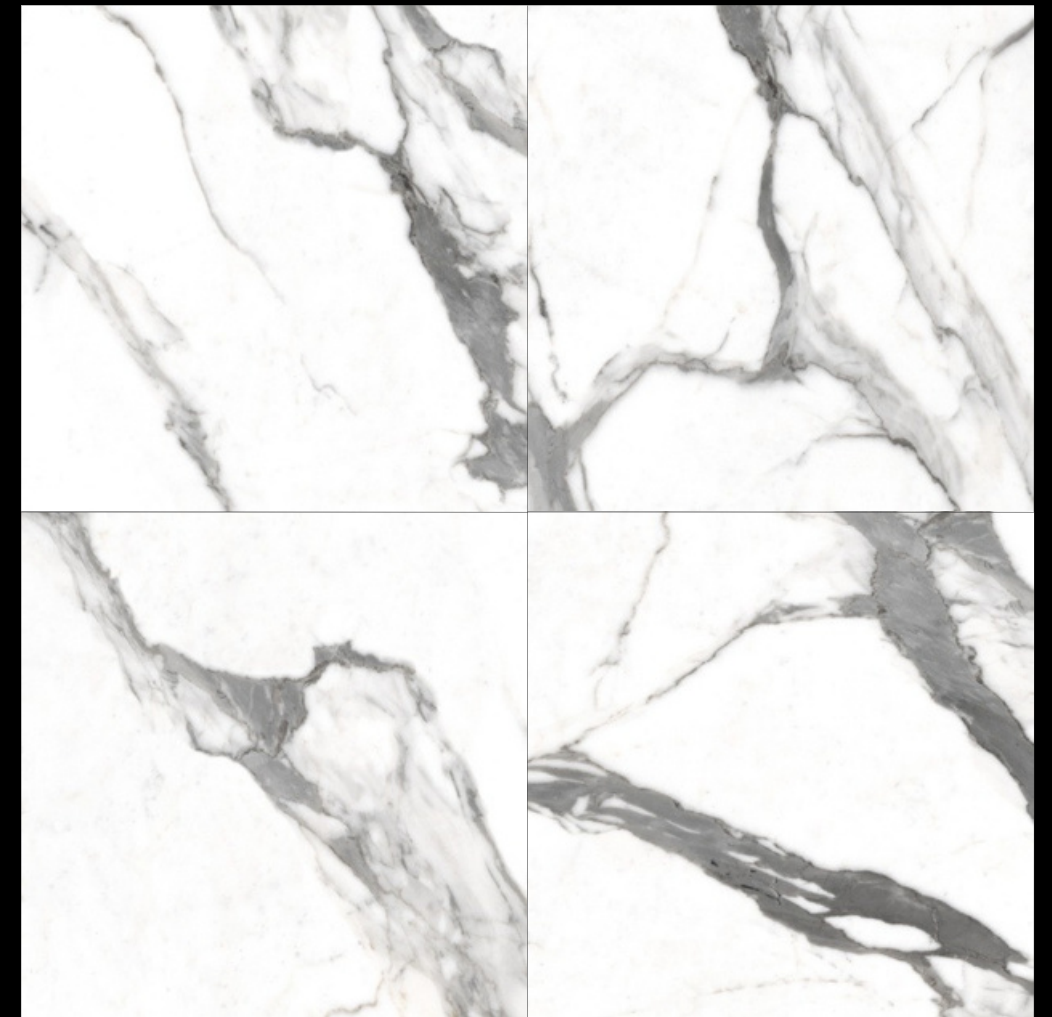

Marvelance

SERIES

Design
Attica Statuario

FINISH
GLOSSY
RANDOM

08

600X
600MM