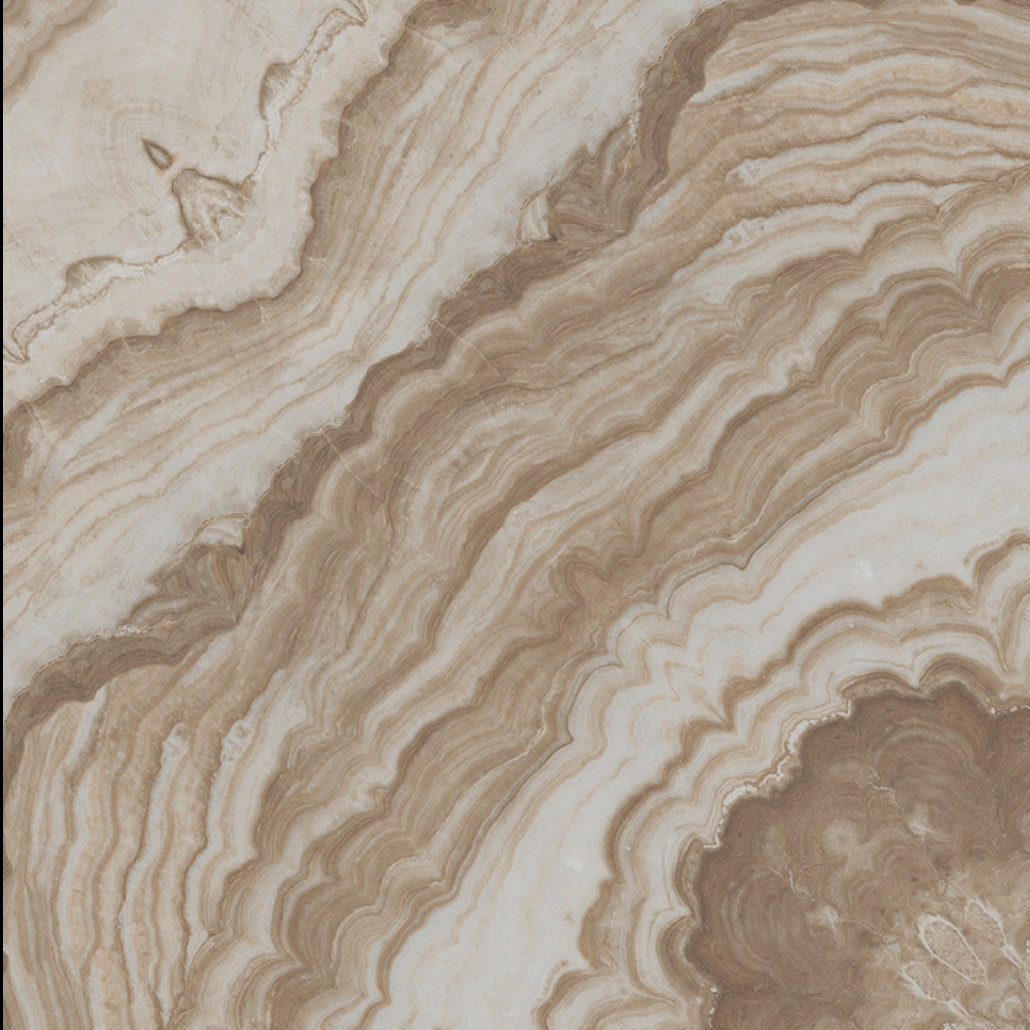

SERIES

DESIGN

RANGOLI-1013

DESIGN - BOOK MATCH | FINISH - GLOSSY

600X
600MM

Rangoli

SERIES

DESIGN