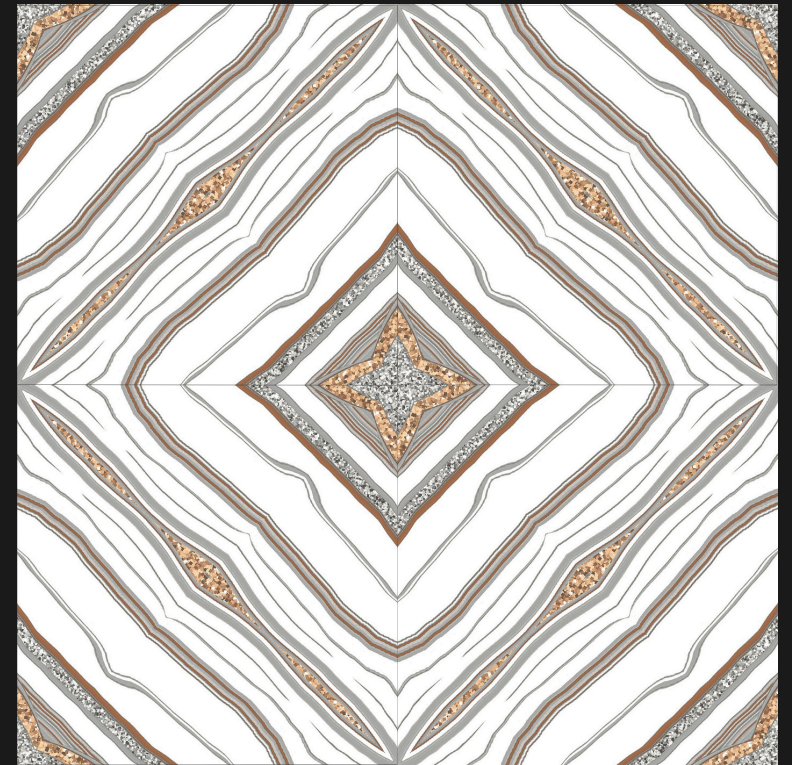

RANGOLI-1037

DESIGN - BOOK MATCH | FINISH - GLOSSY

600X
600MM

Rangoli

SERIES

DESIGN

RANGOLI-1038

DESIGN - BOOK MATCH | FINISH - GLOSSY