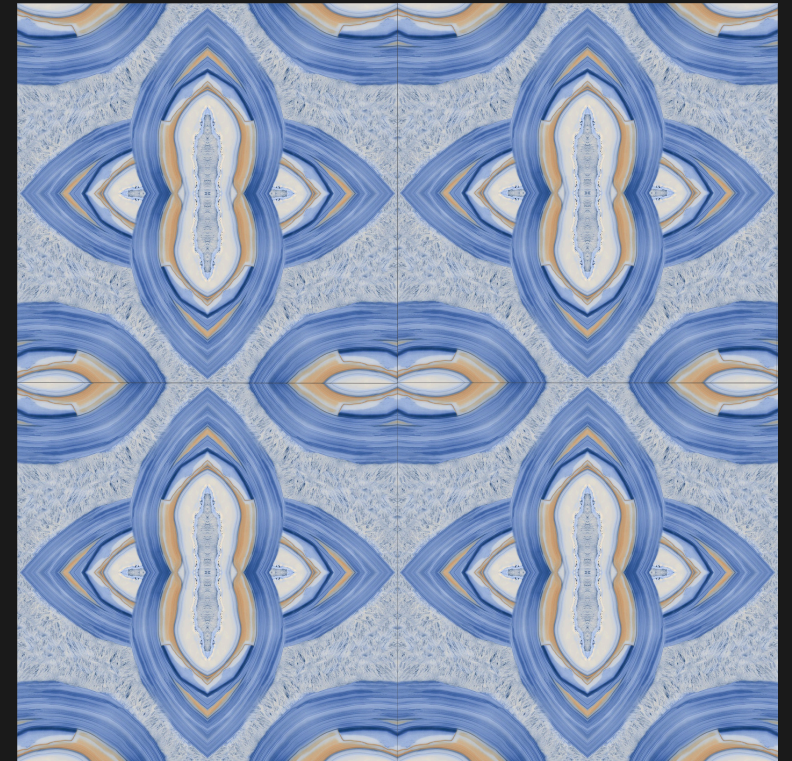

Rangoli

SERIES

DESIGN

RANGOLI-1026

DESIGN - BOOK MATCH | FINISH - GLOSSY

600X
600MM

Rangoli

SERIES