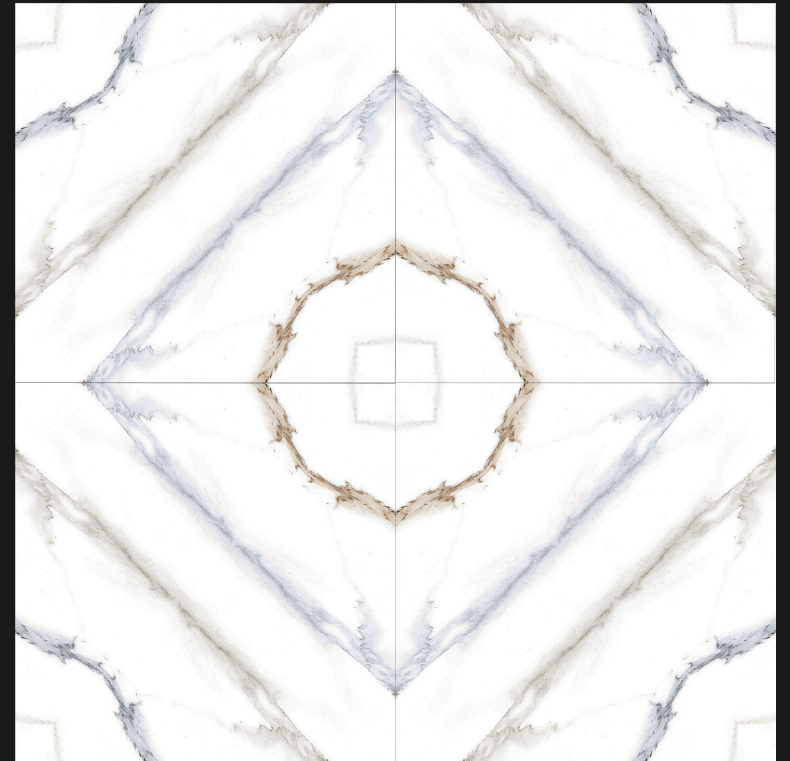

Rangoli

SERIES

DESIGN

RANGOLI-1005

DESIGN - BOOK MATCH | FINISH - GLOSSY

600X
600MM