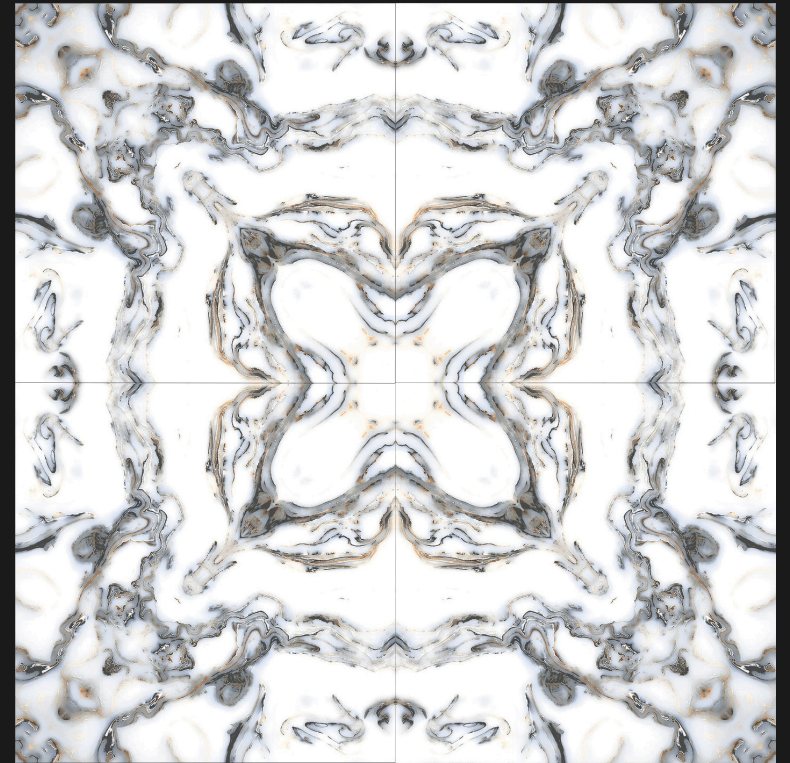

DESIGN - BOOK MATCH | FINISH - GLOSSY

600X
600MM

RANGOLI-1029

Rangoli

SERIES

DESIGN

RANGOLI-1029

DESIGN - BOOK MATCH | FINISH - GLOSSY