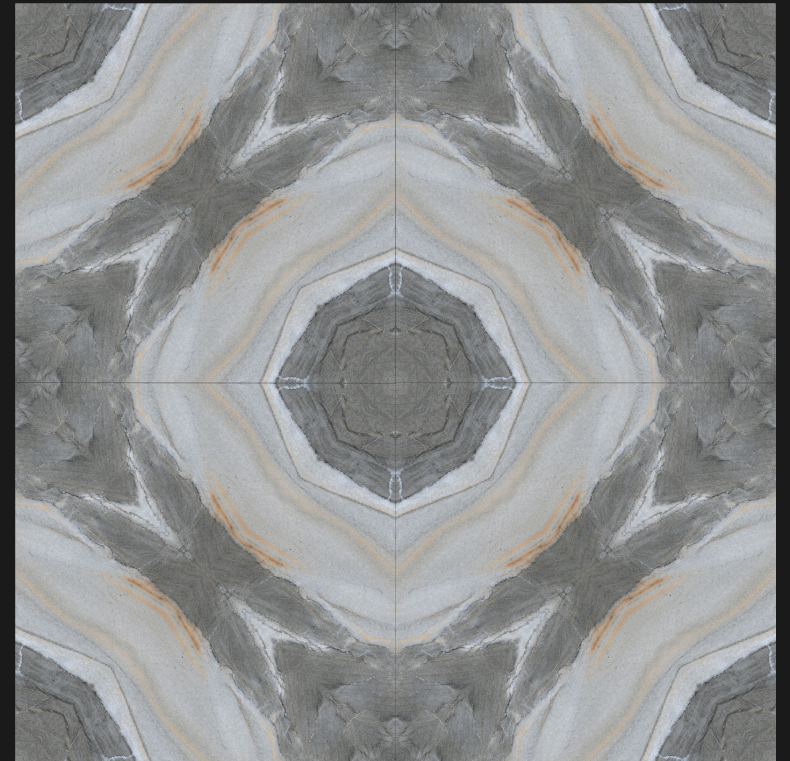

600X
600MM

RANGOLI-1025

Rangoli

SERIES

DESIGN

RANGOLI-1025

DESIGN - BOOK MATCH | FINISH - GLOSSY

600X
600MM