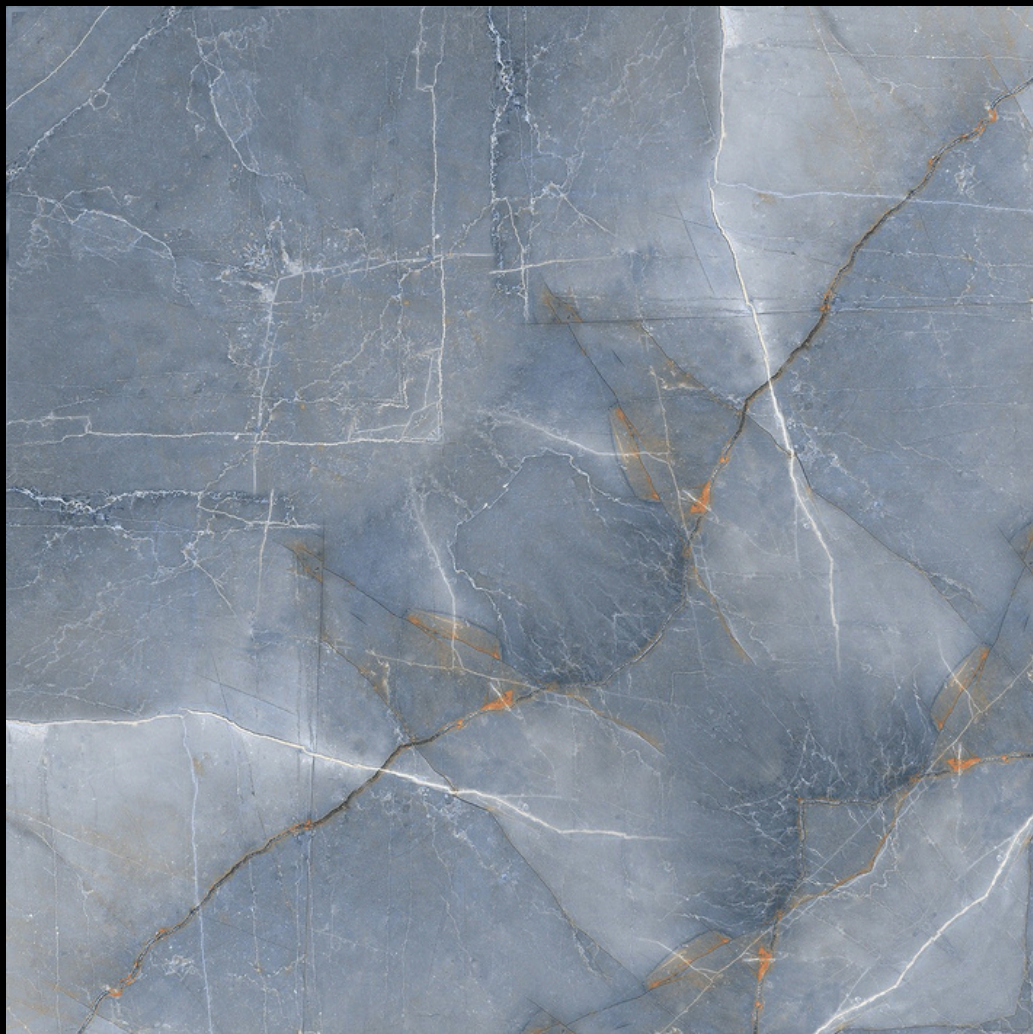

DESIGN

RANGOLI-1036

DESIGN - BOOK MATCH | FINISH - GLOSSY

600X
600MM

RANGOLI-1037

Rangoli

SERIES

DESIGN