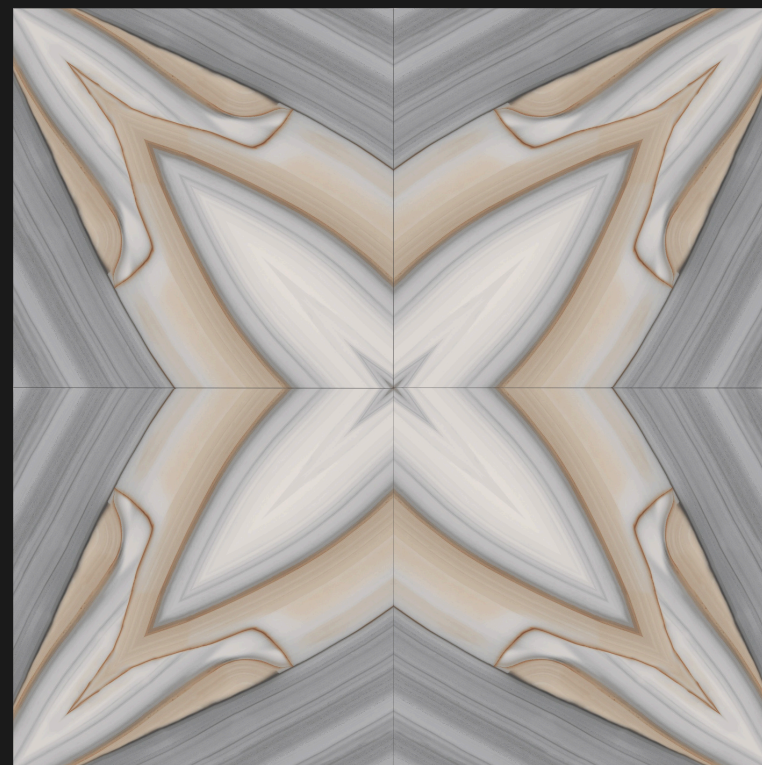

Rangoli

SERIES

DESIGN

RANGOLI-1028

DESIGN - BOOK MATCH | FINISH - GLOSSY

600X
600MM