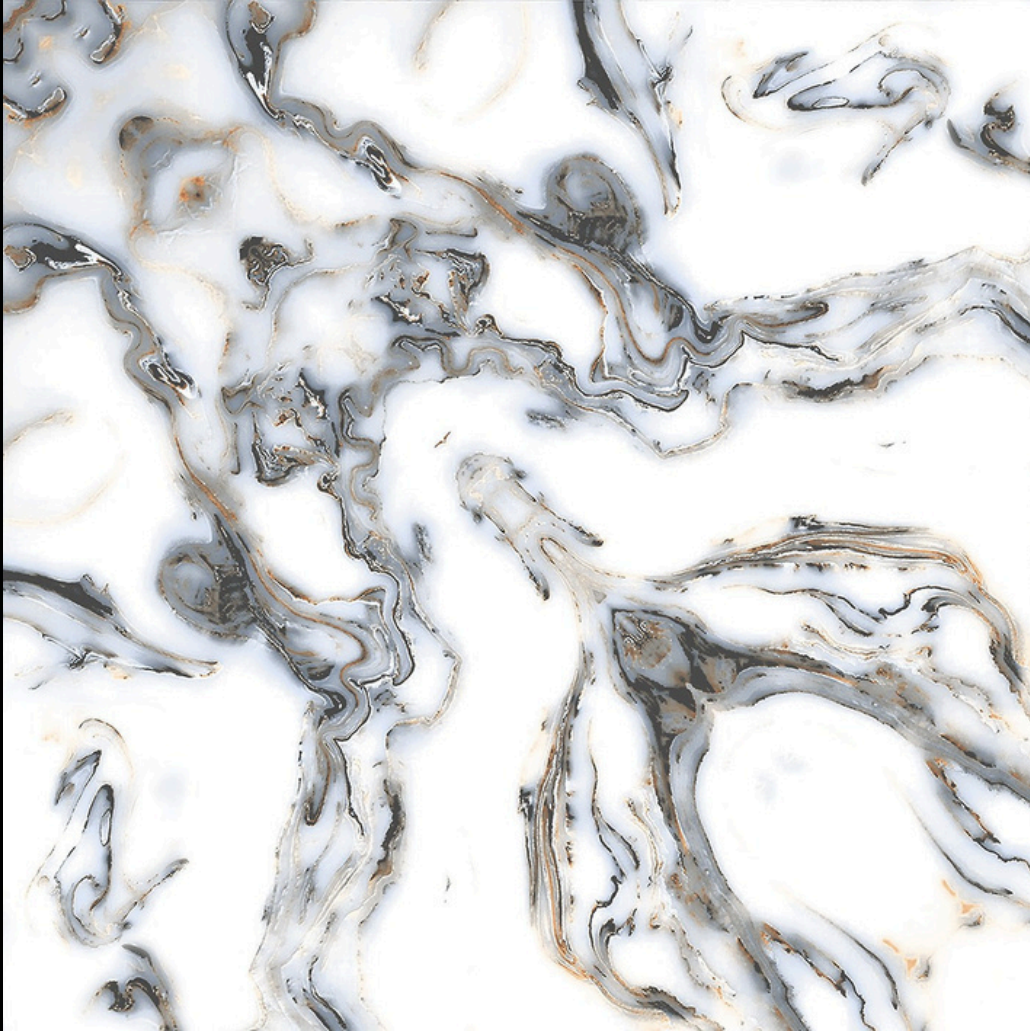

DESIGN - BOOK MATCH | FINISH - GLOSSY

600X
600MM

RANGOLI-1029

Rangoli

SERIES

DESIGN

RANGOLI-1029

DESIGN - BOOK MATCH | FINISH - GLOSSY