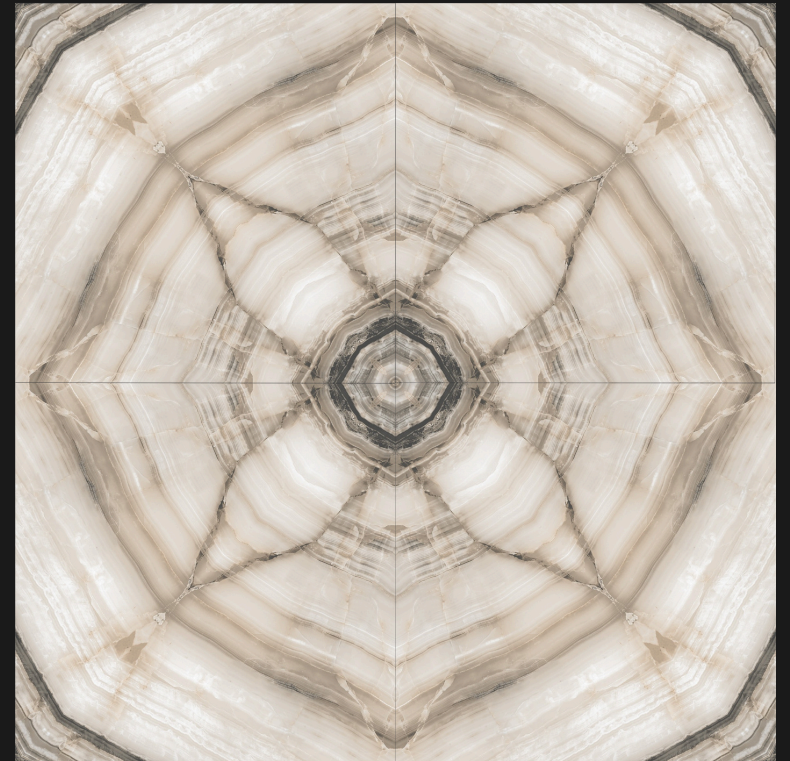

Rangoli

SERIES

DESIGN

RANGOLI-1013

DESIGN - BOOK MATCH | FINISH - GLOSSY

600X
600MM