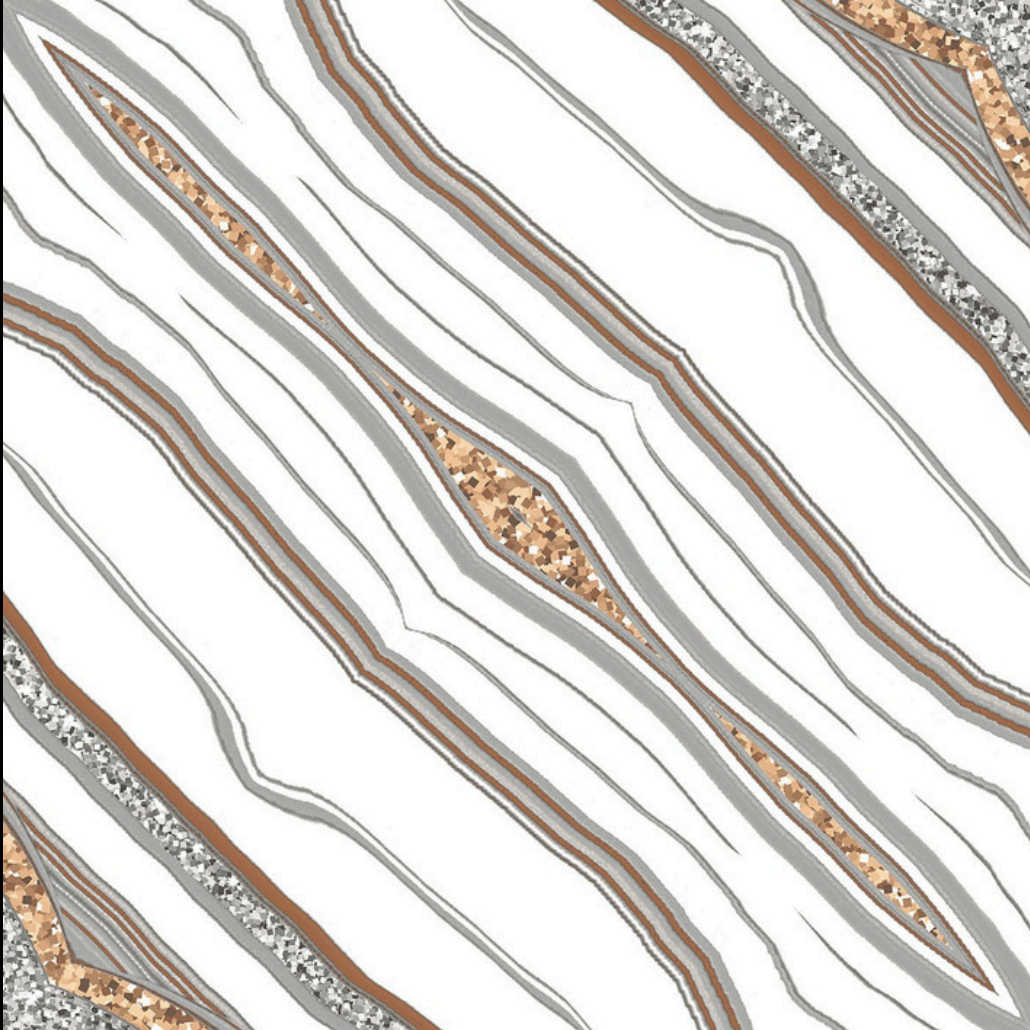

RANGOLI-1037

DESIGN - BOOK MATCH | FINISH - GLOSSY

600X
600MM

Rangoli

SERIES

DESIGN

RANGOLI-1038

DESIGN - BOOK MATCH | FINISH - GLOSSY