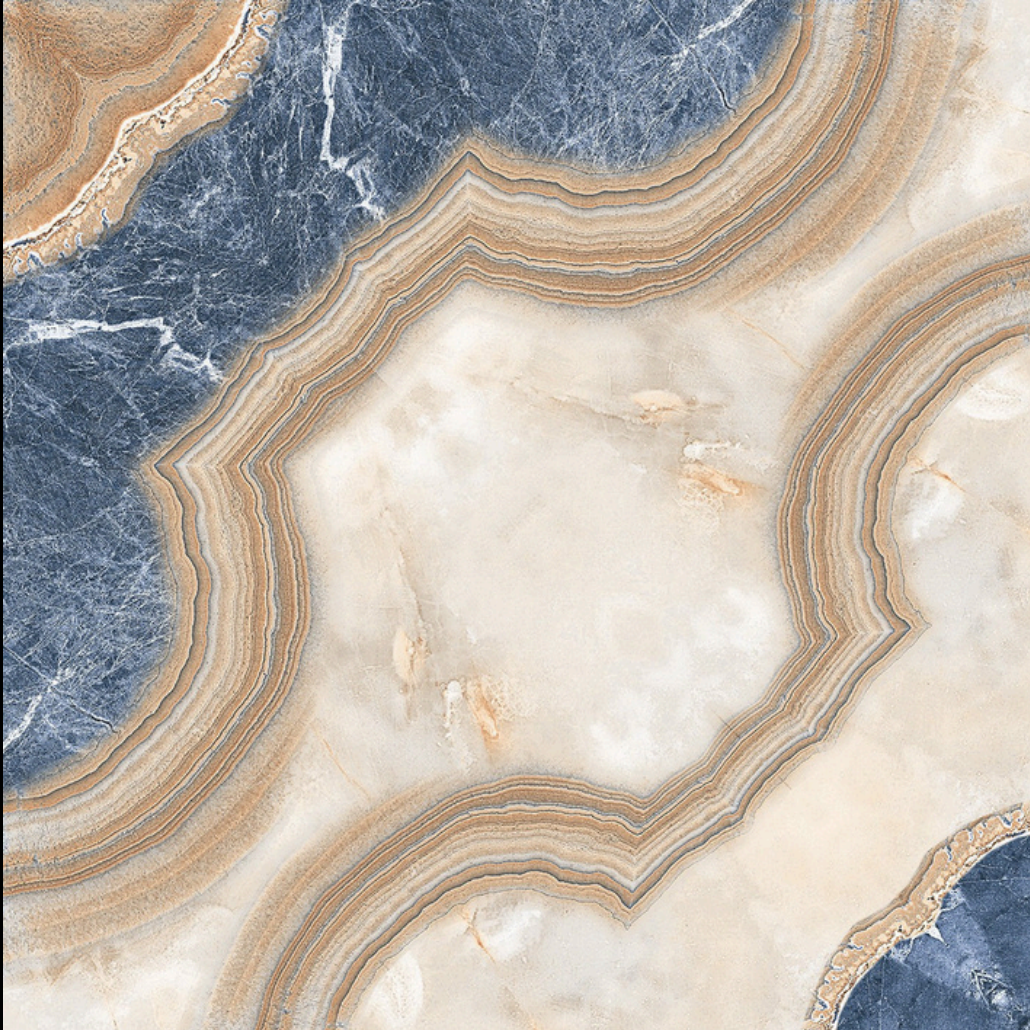

Rangoli

SERIES

DESIGN

RANGOLI-1008

DESIGN - BOOK MATCH | FINISH - GLOSSY