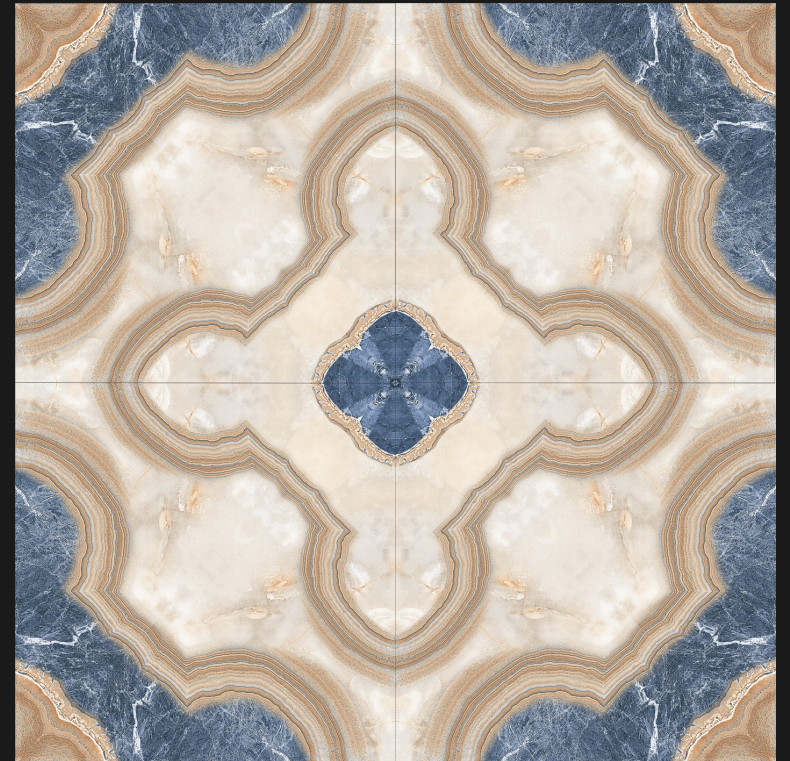

Rangoli

SERIES

DESIGN

RANGOLI-1008

DESIGN - BOOK MATCH | FINISH - GLOSSY

600X
600MM