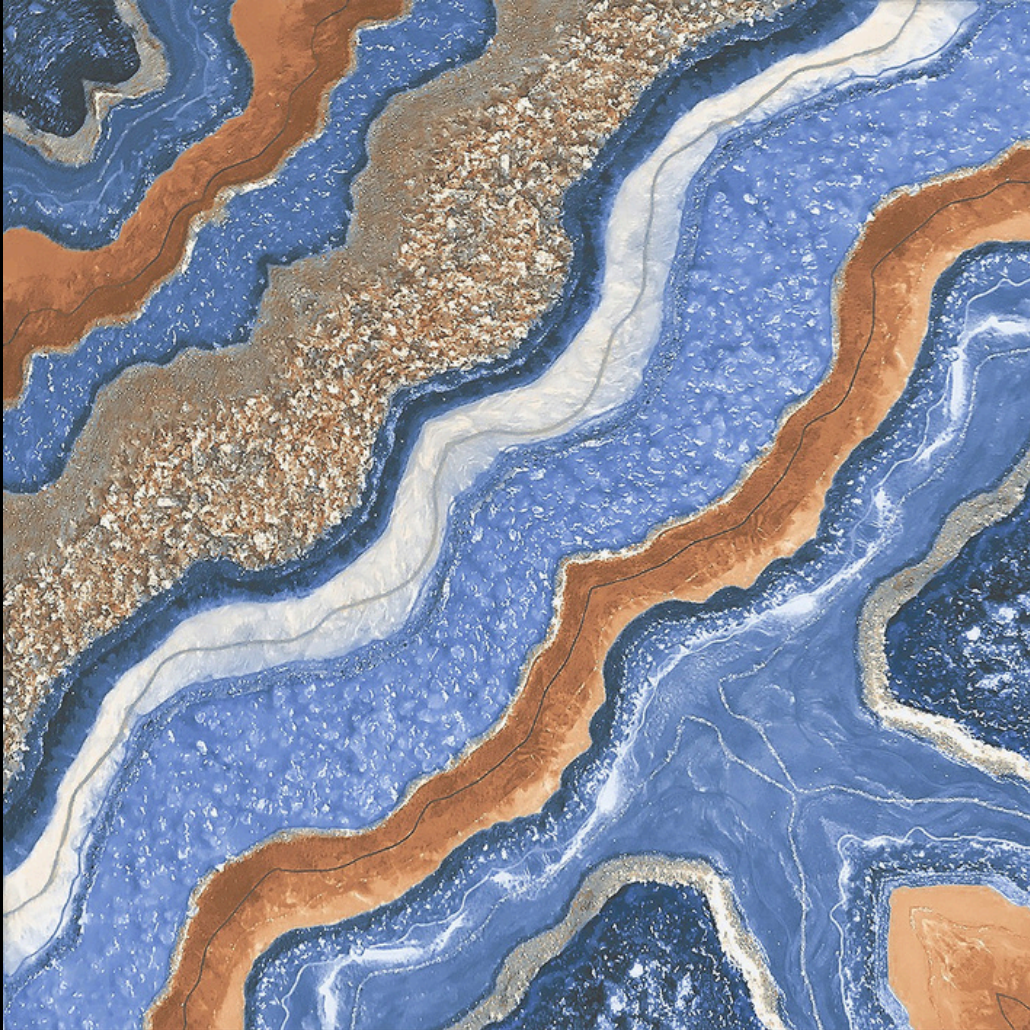

Rangoli

SERIES

DESIGN

RANGOLI-1035

DESIGN - BOOK MATCH | FINISH - GLOSSY