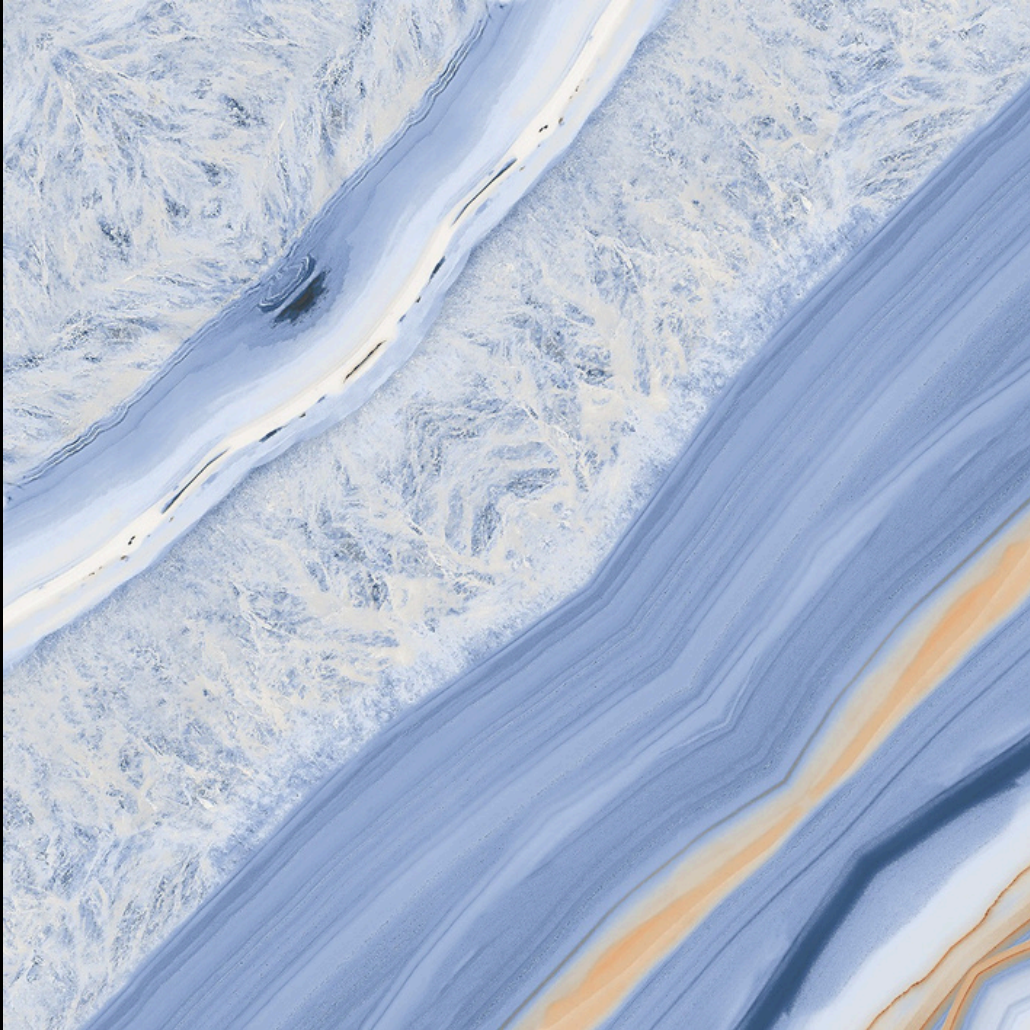

Thickness :
8.0mm(approx.)

Marvelance tiles bring a sophisticated and understated elegance to any space, seamlessly combining style and functionality.

MATT
SERIES

RANGOLI-1001

Rangoli

SERIES

DESIGN

RANGOLI-1001