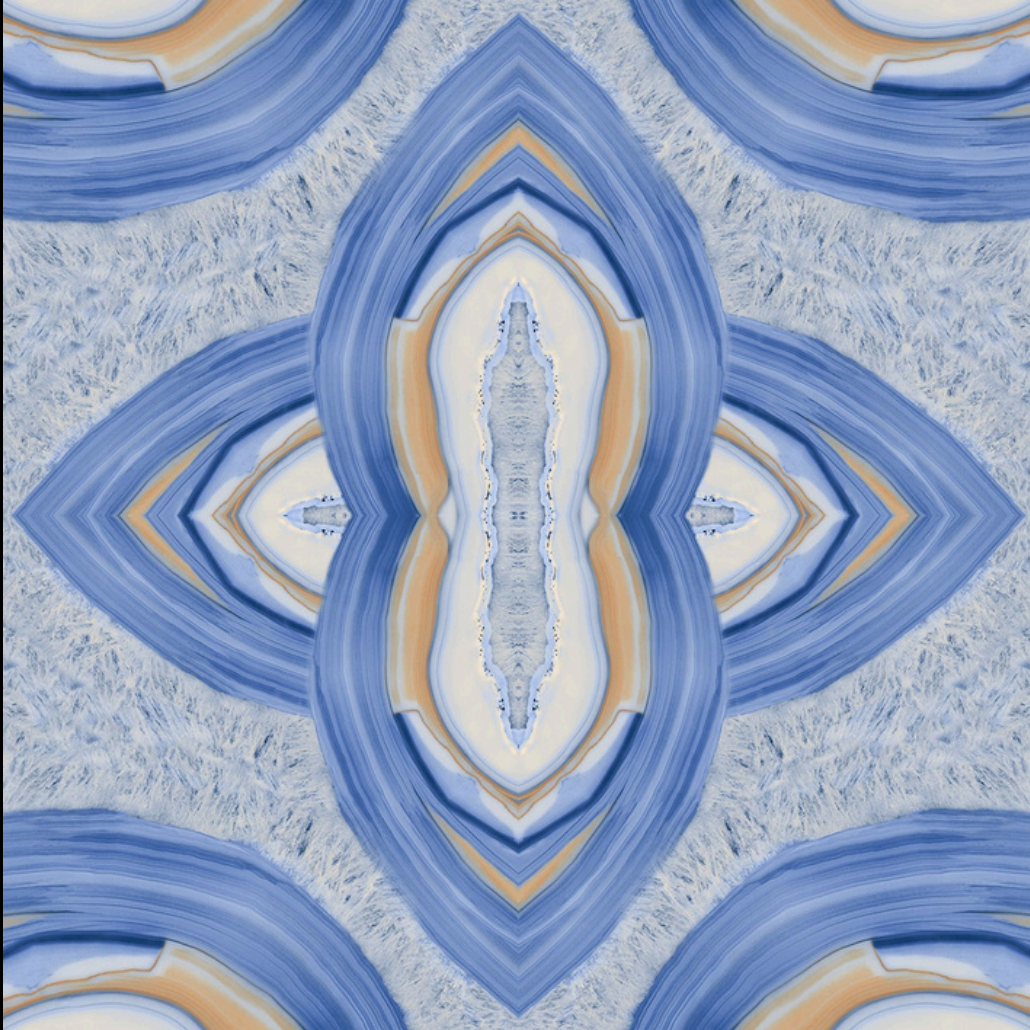

Rangoli

SERIES

DESIGN

RANGOLI-1026

DESIGN - BOOK MATCH | FINISH - GLOSSY