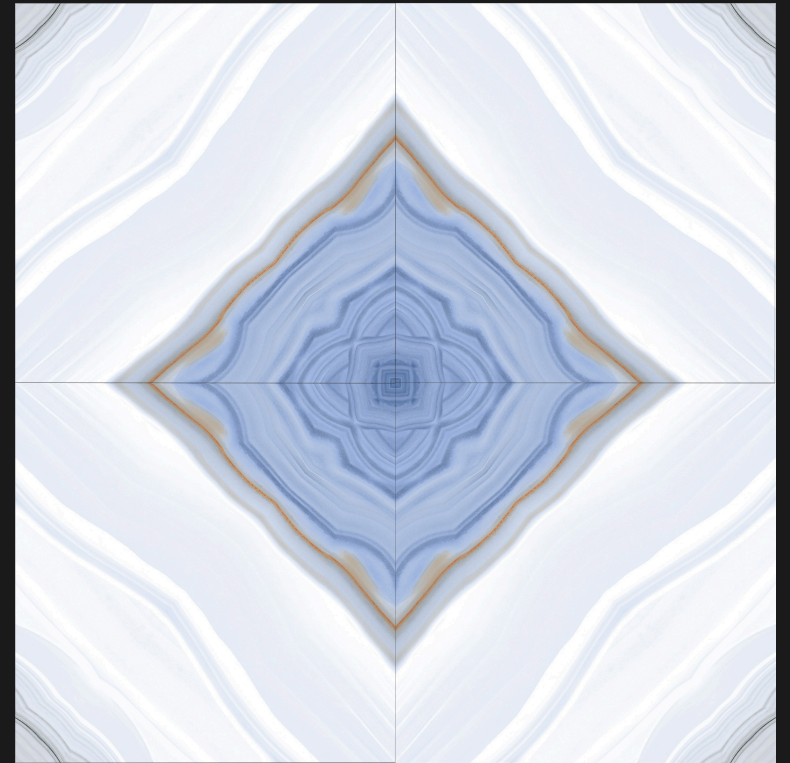

Rangoli

SERIES

DESIGN

RANGOLI-1009

DESIGN - BOOK MATCH | FINISH - GLOSSY

600X
600MM