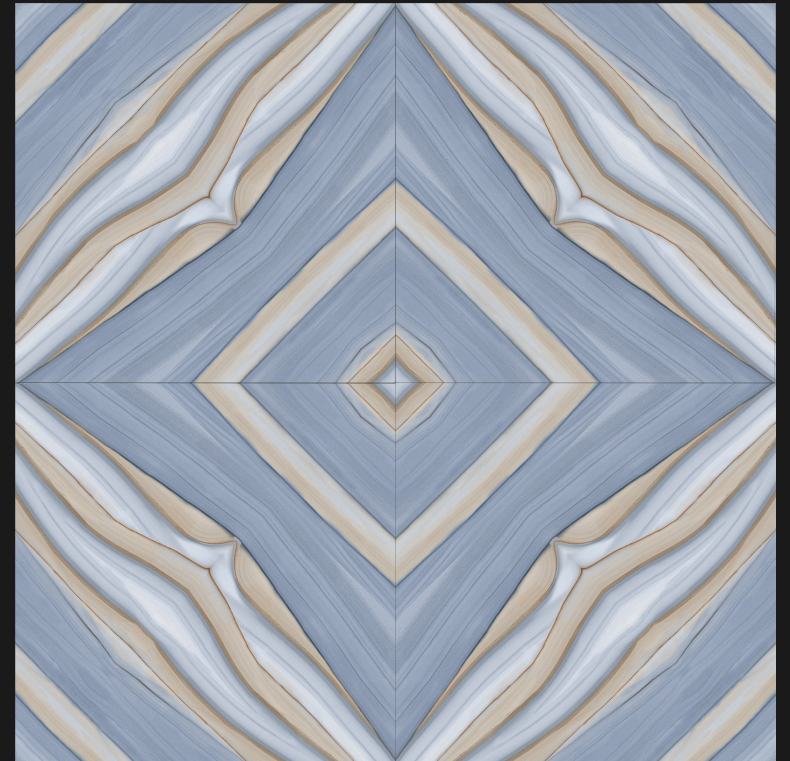

Rangoli

SERIES

DESIGN

RANGOLI-1004

DESIGN - BOOK MATCH | FINISH - GLOSSY

600X
600MM