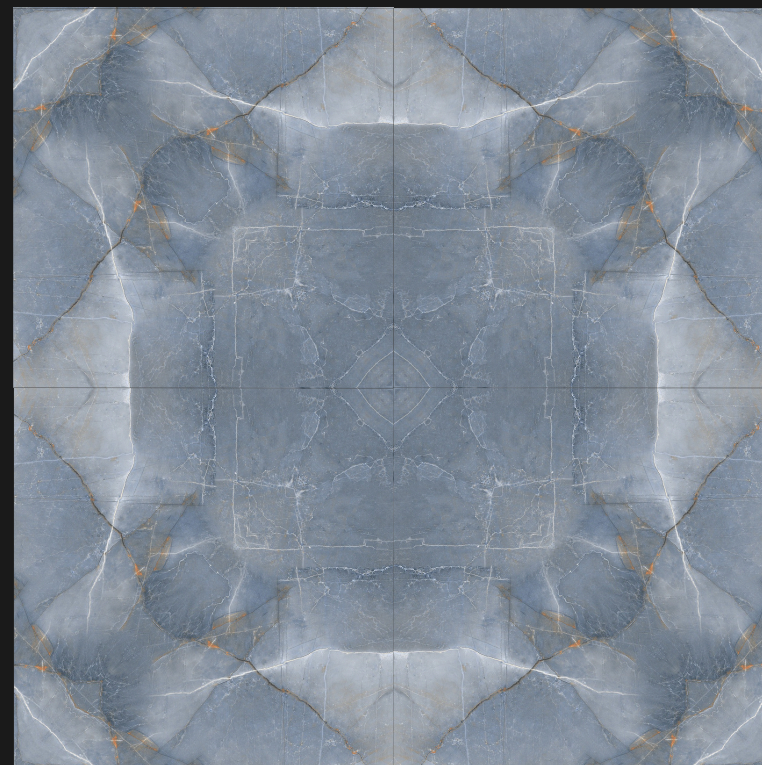

Rangoli

SERIES

DESIGN

RANGOLI-1037

DESIGN - BOOK MATCH | FINISH - GLOSSY

600X
600MM