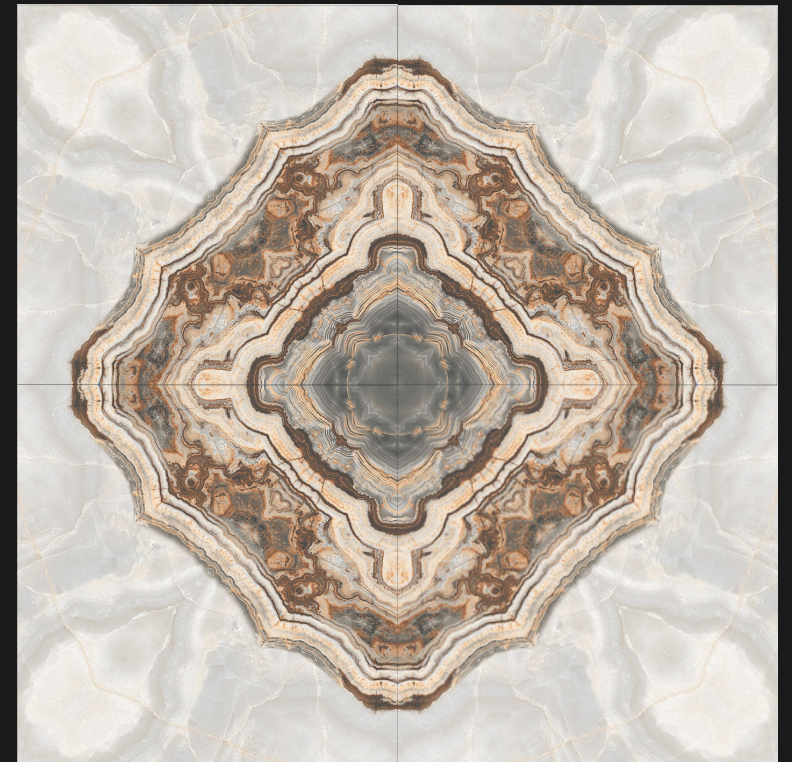

RANGOLI-1005

DESIGN - BOOK MATCH | FINISH - GLOSSY

600X
600MM

Rangoli

SERIES

DESIGN

RANGOLI-1006

DESIGN - BOOK MATCH | FINISH - GLOSSY