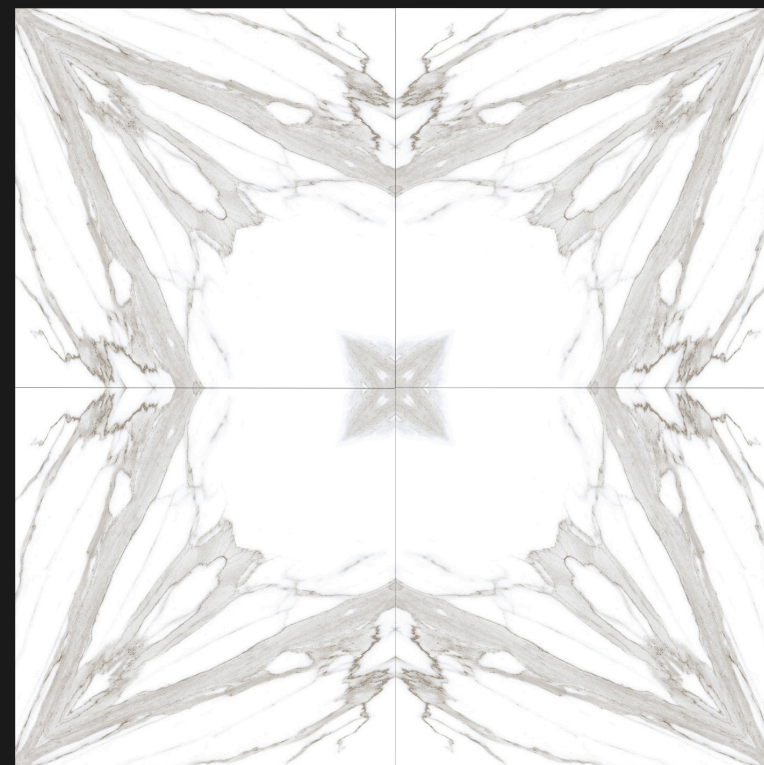

600X
600MM

Rangoli

SERIES

DESIGN

RANGOLI-1016

DESIGN - BOOK MATCH | FINISH - GLOSSY

600X
600MM

RANGOLI-1017