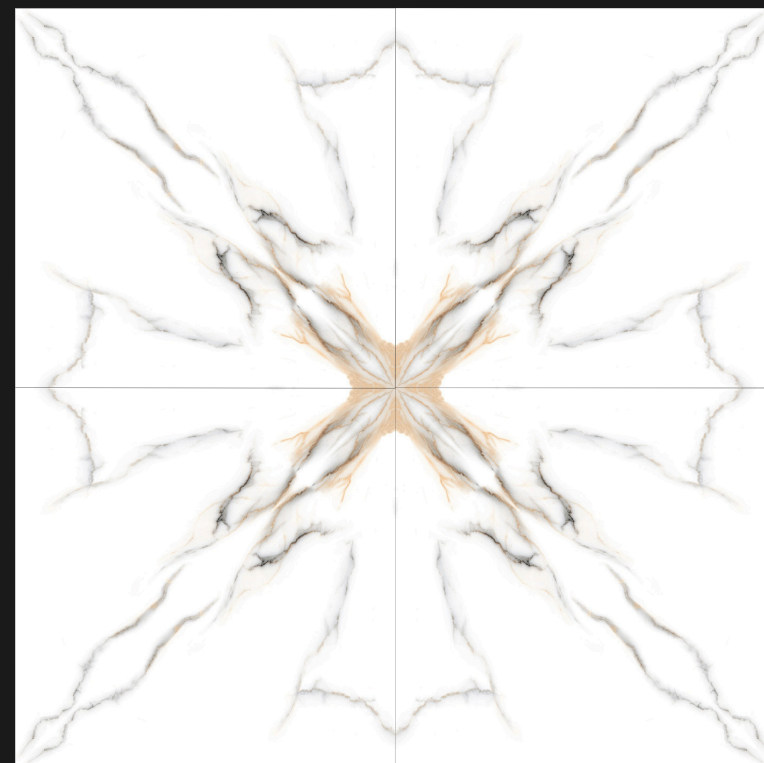

Rangoli

SERIES

DESIGN

RANGOLI-1017

DESIGN - BOOK MATCH | FINISH - GLOSSY

600X
600MM

Rangoli

SERIES