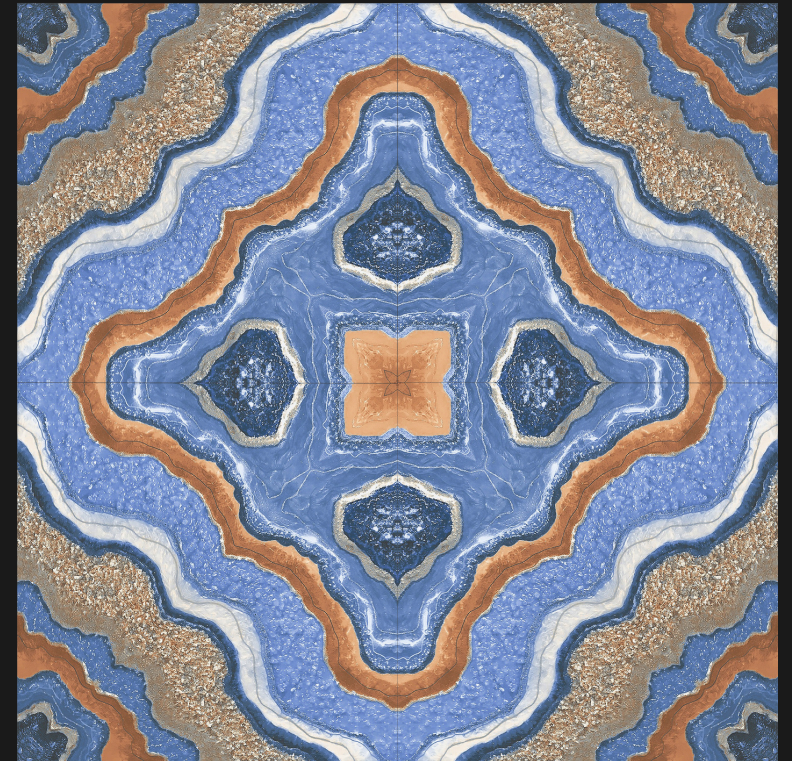

Rangoli

SERIES

DESIGN

RANGOLI-1035

DESIGN - BOOK MATCH | FINISH - GLOSSY

600X
600MM

Rangoli

SERIES